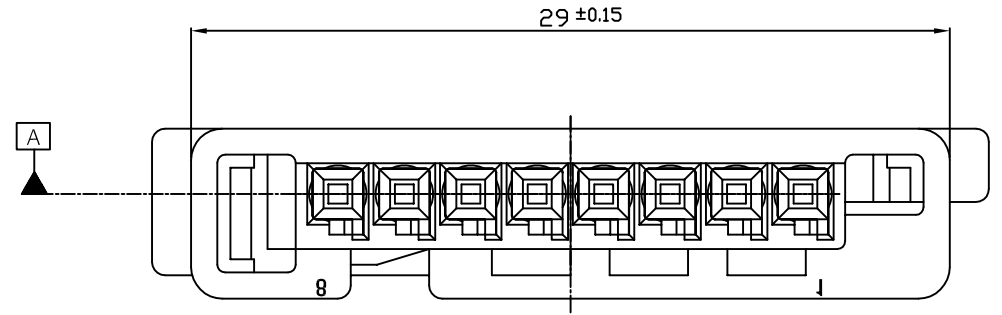

CODING (SCALE 2/1)

3D VIEW
(SCALE 2:1)

- NOTE
- APPLIED CAP CONNECTOR P/N : X-1743284-X
 - APPLIED DBL HOUSING P/N : 0-1743283-1

NO.	DESCRIPTION	CODE	P/N	MATERIAL	COLOR/FINISH
4	SOCKET HSG	B	1-1743282-6	PBT-GF10	RED
3	SOCKET HSG	B	1-1743282-3	PBT-GF10	LIGHT GRAY
2	SOCKET HSG	B	1-1743282-2	PBT-GF10	BLACK
1	SOCKET HSG	A	0-1743282-1	PBT-GF10	NATURAL

control priority dimension;
 ■ CRITICAL, ☒ MAJOR, □ MINOR
 THIS DRAWING IS A CONTROLLED DOCUMENT FOR LITEC ELECTRONICS CORPORATION
 THIS DRAWING IS A CONTROLLED DOCUMENT.

DIMENSIONS: mm
 TOLERANCES UNLESS OTHERWISE SPECIFIED:
 DECIMALS ± 0.3
 ANGLES ± 3°

MATERIAL: SEE TABLE
 FINISH:

DWN: SJ CHOI
 CHK: JW JUNG
 APVD: HG CHOI
 PRODUCT SPEC

TE Connectivity

NAME: MQS, SOCKET HOUSING, 8 POS

APPLICATION SPEC

SIZE: A200779
 CAGE CODE: C=1743282
 DRAWING NO: 1743282