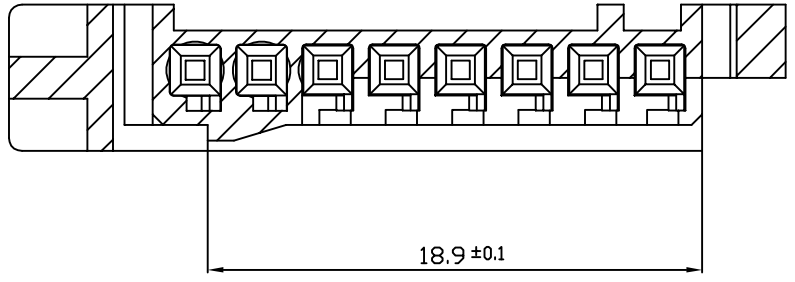

CODING (SCALE 2/1)

3D VIEW
(SCALE 2:1)

- NOTE
- APPLIED CAP CONNECTOR P/N : X-1743284-X
 - APPLIED DBL HOUSING P/N : 0-1743283-1

NO.	DESCRIPTION	CODE	P/N	MATERIAL	COLOR/FINISH
4	SOCKET HSG	B	1-1743282-6	PBT-GF10	RED
3	SOCKET HSG	B	1-1743282-3	PBT-GF10	LIGHT GRAY
2	SOCKET HSG	B	1-1743282-2	PBT-GF10	BLACK
1	SOCKET HSG	A	0-1743282-1	PBT-GF10	NATURAL

control priority dimension;
 ■ CRITICAL, ☒ MAJOR, □ MINOR
 THIS DRAWING IS A CONTROLLED DOCUMENT FOR LITEC ELECTRONICS CORPORATION
 THIS DRAWING IS A CONTROLLED DOCUMENT.

DIMENSIONS: mm
 TOLERANCES UNLESS OTHERWISE SPECIFIED:
 DECIMALS ± 0.3
 ANGLES ± 3°

MATERIAL: SEE TABLE
 FINISH:

DWN: SJ CHOI
 CHK: JW JUNG
 APVD: HG CHOI
 PRODUCT SPEC

TE Connectivity

NAME: MQS, SOCKET HOUSING, 8 POS

APPLICATION SPEC

SIZE: A200779
 CAGE CODE: C=1743282
 DRAWING NO: 1743282