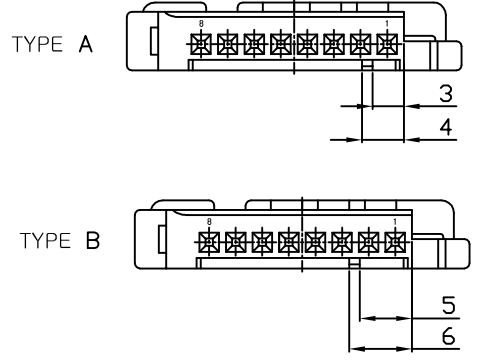

CODING (SCALE 2/1)

3D VIEW
(SCALE 2:1)

- NOTE
- APPLIED CAP CONNECTOR P/N : X-1743284-X
 - APPLIED DBL HOUSING P/N : 0-1743283-1

NO.	DESCRIPTION	CODE	P/N	MATERIAL	COLOR/FINISH
4	SOCKET HSG	B	1-1743282-6	PBT-GF10	RED
3	SOCKET HSG	B	1-1743282-3	PBT-GF10	LIGHT GRAY
2	SOCKET HSG	B	1-1743282-2	PBT-GF10	BLACK
1	SOCKET HSG	A	0-1743282-1	PBT-GF10	NATURAL

control priority dimension;
 ■ CRITICAL, ☒ MAJOR, □ MINOR
 THIS DRAWING IS A CONTROLLED DOCUMENT FOR LITEC ELECTRONICS CORPORATION
 THIS DRAWING IS A CONTROLLED DOCUMENT.

DIMENSIONS: mm
 TOLERANCES UNLESS OTHERWISE SPECIFIED:
 DECIMALS ± 0.3
 ANGLES ± 3°

MATERIAL: SEE TABLE
 FINISH:

DWN: SJ CHOI
 CHK: JW JUNG
 APVD: HG CHOI
 PRODUCT SPEC

TE Connectivity

NAME: MQS, SOCKET HOUSING, 8 POS

APPLICATION SPEC

SIZE: A200779
 CAGE CODE: C=1743282
 DRAWING NO: 1743282

RESTRICTED TO: -

CUSTOMER DRAWING SCALE: 5:1 SHEET 1 OF 1 REV B1

X-ON Electronics

Largest Supplier of Electrical and Electronic Components

Click to view similar products for [Automotive Connectors](#) category: