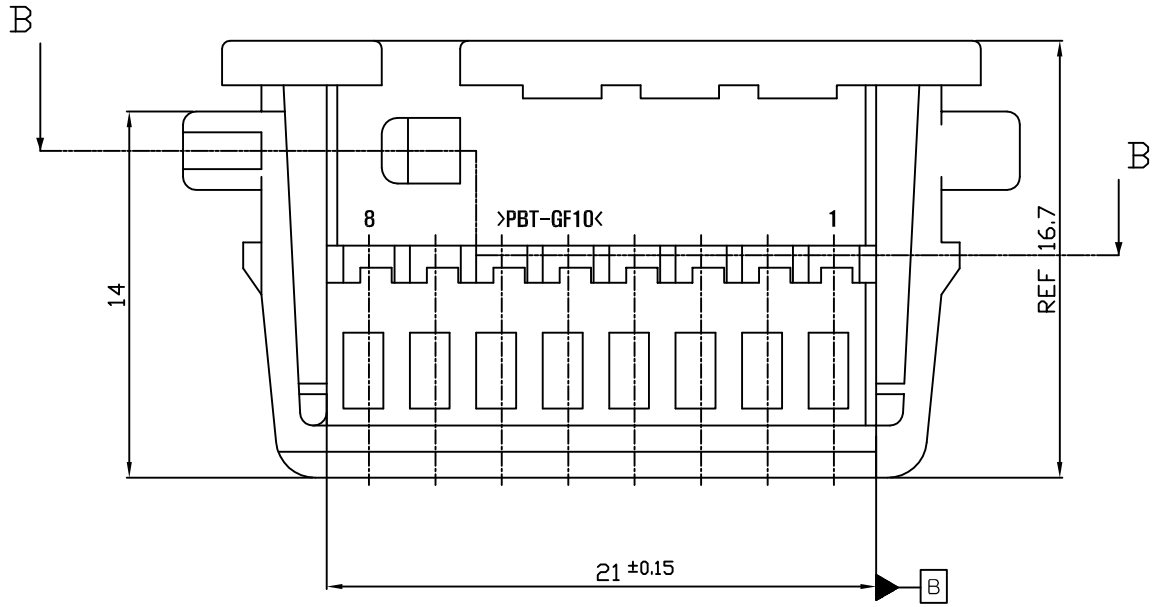

CODING (SCALE 2/1)

3D VIEW
(SCALE 2:1)

- NOTE
- APPLIED CAP CONNECTOR P/N : X-1743284-X
 - APPLIED DBL HOUSING P/N : 0-1743283-1

NO.	DESCRIPTION	CODE	P/N	MATERIAL	COLOR/FINISH
4	SOCKET HSG	B	1-1743282-6	PBT-GF10	RED
3	SOCKET HSG	B	1-1743282-3	PBT-GF10	LIGHT GRAY
2	SOCKET HSG	B	1-1743282-2	PBT-GF10	BLACK
1	SOCKET HSG	A	0-1743282-1	PBT-GF10	NATURAL

control priority dimension;
 ■ CRITICAL, ☒ MAJOR, □ MINOR
 THIS DRAWING IS A CONTROLLED DOCUMENT FOR LITEC ELECTRONICS CORPORATION
 THIS DRAWING IS A CONTROLLED DOCUMENT.

DIMENSIONS: mm
 TOLERANCES UNLESS OTHERWISE SPECIFIED:
 DECIMALS ± 0.3
 ANGLES ± 3°

MATERIAL: SEE TABLE
 FINISH:

DWN: SJ CHOI
 CHK: JW JUNG
 APVD: HG CHOI
 PRODUCT SPEC

TE Connectivity

NAME: MQS, SOCKET HOUSING, 8 POS

APPLICATION SPEC

SIZE: A200779
 CAGE CODE: C=1743282
 DRAWING NO: 1743282