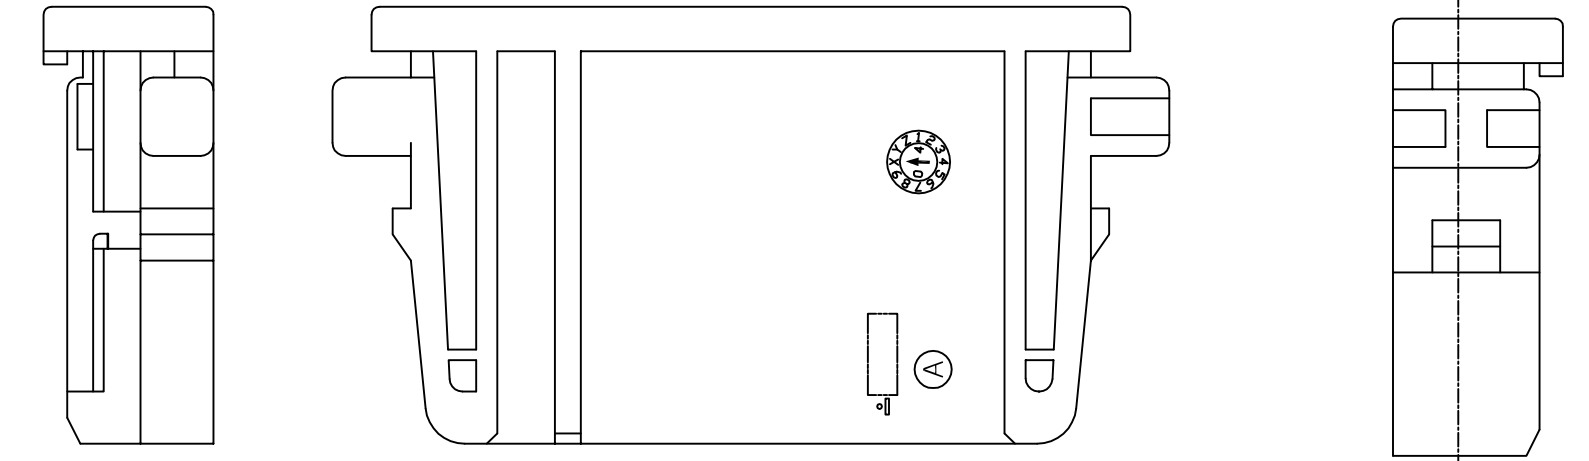

CODING (SCALE 2/1)

3D VIEW
(SCALE 2:1)

- NOTE
- APPLIED CAP CONNECTOR P/N : X-1743284-X
 - APPLIED DBL HOUSING P/N : 0-1743283-1

NO.	DESCRIPTION	CODE	P/N	MATERIAL	COLOR/FINISH
4	SOCKET HSG	B	1-1743282-6	PBT-GF10	RED
3	SOCKET HSG	B	1-1743282-3	PBT-GF10	LIGHT GRAY
2	SOCKET HSG	B	1-1743282-2	PBT-GF10	BLACK
1	SOCKET HSG	A	0-1743282-1	PBT-GF10	NATURAL

control priority dimension;
 ■ CRITICAL, ☒ MAJOR, □ MINOR
 THIS DRAWING IS A CONTROLLED DOCUMENT FOR LITEC ELECTRONICS CORPORATION
 THIS DRAWING IS A CONTROLLED DOCUMENT.

DIMENSIONS: mm
 TOLERANCES UNLESS OTHERWISE SPECIFIED:
 DECIMALS ± 0.3
 ANGLES ± 3°

MATERIAL: SEE TABLE
 FINISH:

DWN: SJ CHOI
 CHK: JW JUNG
 APVD: HG CHOI
 PRODUCT SPEC

TE Connectivity

NAME: MQS, SOCKET HOUSING, 8 POS

APPLICATION SPEC

SIZE: A200779
 CAGE CODE: C=1743282
 DRAWING NO: 1743282

RESTRICTED TO: -

CUSTOMER DRAWING SCALE: 5:1 SHEET 1 OF 1 REV B1

X-ON Electronics

Largest Supplier of Electrical and Electronic Components

Click to view similar products for [Automotive Connectors](#) category: