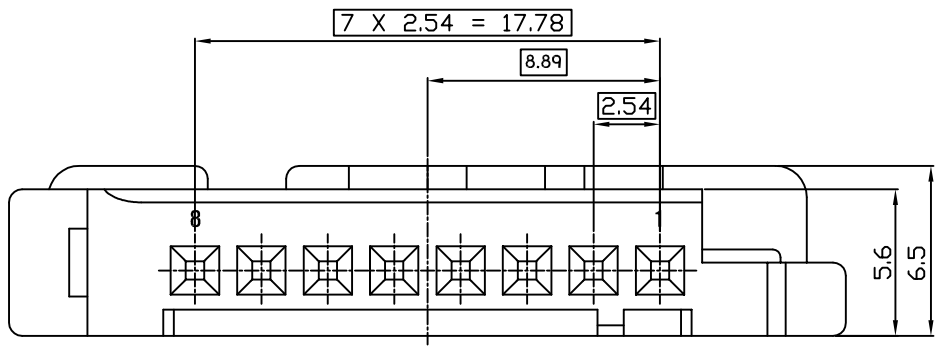

CODING (SCALE 2/1)

3D VIEW
(SCALE 2:1)

- NOTE
- APPLIED CAP CONNECTOR P/N : X-1743284-X
 - APPLIED DBL HOUSING P/N : 0-1743283-1

NO.	DESCRIPTION	CODE	P/N	MATERIAL	COLOR/FINISH
4	SOCKET HSG	B	1-1743282-6	PBT-GF10	RED
3	SOCKET HSG	B	1-1743282-3	PBT-GF10	LIGHT GRAY
2	SOCKET HSG	B	1-1743282-2	PBT-GF10	BLACK
1	SOCKET HSG	A	0-1743282-1	PBT-GF10	NATURAL

control priority dimension;
 ■ CRITICAL, ☒ MAJOR, □ MINOR
 THIS DRAWING IS A CONTROLLED DOCUMENT FOR LITEC ELECTRONICS CORPORATION
 THIS DRAWING IS A CONTROLLED DOCUMENT.

DIMENSIONS: mm
 TOLERANCES UNLESS OTHERWISE SPECIFIED:
 DECIMALS ± 0.3
 ANGLES ± 3°

MATERIAL: SEE TABLE
 FINISH:

DWN: SJ CHOI
 CHK: JW JUNG
 APVD: HG CHOI
 PRODUCT SPEC

TE Connectivity

NAME: MQS, SOCKET HOUSING, 8 POS

APPLICATION SPEC

SIZE: A200779
 CAGE CODE: C=1743282
 DRAWING NO: 1743282