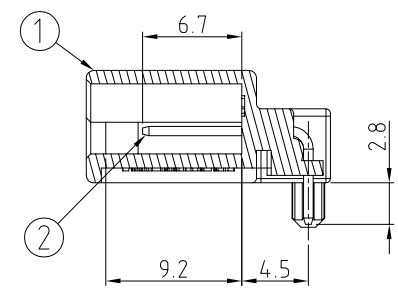

P	LTR	DESCRIPTION	DATE	DWN	APVD
	A	RELEASED	01/JUN/'05	SB	CS
	B	REVIESTE (ECR-05-005668)	22/DEC/'05	SB	JK
	B1	REVISED (ECR-15-006375)	05.NOV.'14	JM	HG
	B2	REVISED (ECR-16-004470)	17.FEB.'16	EW	KT

KEY CODINGS (TABLE 1.)	
TYPE A	TYPE B