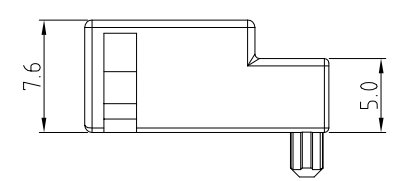

3D VIEW
SCALE 1/1

NOTES.

1. APPLIED MATING CONNECTOR P/N ; X-1743282-X

NO.	DESCRIPTION	CODE	MATERIAL	COLOR/FINISH	Q'TY					
					0-1743284-1	2-1743284-2	1-1743284-2	1-1743284-3	1-1743284-6	9-1743284-1
2	0.63 CONTACT	-	BRASS	SELECTIVE GOLD	-	-	-	-	-	8
	0.63 CONTACT	-	COPPER ALLOY	POST TIN	-	8	-	-	-	-
	0.63 CONTACT	-	COPPER ALLOY	POST TIN	8	-	8	8	8	-
1	HDR HSG	B	PBT-GF15	RED	-	-	-	-	1	-
	HDR HSG	B	PBT-GF15	LIGHT GRAY	-	-	-	1	-	-
	HDR HSG	B	PBT-GF15	BLACK	-	-	1	-	-	-
	HDR HSG	A	PBT-GF15	BLACK	-	1	-	-	-	-
	HDR HSG	A	PBT-GF15	NATURAL	1	-	-	-	-	1

DIMENSIONS: mm	TOLERANCES UNLESS OTHERWISE SPECIFIED:
	DECIMALS : ± 0.3 ANGLES : ± 3°
MATERIAL SEE TABLE	FINISH SEE TABLE

DWN : EW CHUN
 CHK : YD. LEE
 APVD : KT LIM
 PRODUCT SPEC -
 APPLICATION SPEC -
 WEIGHT -

TE TE Connectivity

NAME
MQS PIN HEADER ASS'Y, 8 POS

SIZE: A3 CAGE CODE: 00779 DRAWING NO: 1743284 RESTRICTED TO: -

CUSTOMER DRAWING SCALE: 2:1 SHEET: 1 OF 1 REV: B2

X-ON Electronics

Largest Supplier of Electrical and Electronic Components