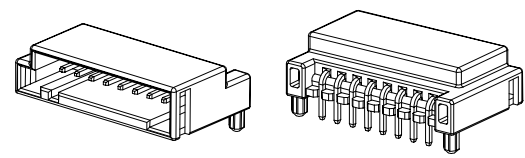

P	LTR	DESCRIPTION	DATE	DWN	APVD
	A	RELEASED	01/JUN/'05	SB	CS
	B	REVIESTE (ECR-05-005668)	22/DEC/'05	SB	JK
	B1	REVISED (ECR-15-006375)	05.NOV.'14	JM	HG
	B2	REVISED (ECR-16-004470)	17.FEB.'16	EW	KT

KEY CODINGS (TABLE 1.)	
TYPE A	TYPE B

3D VIEW
SCALE 1/1

NOTES.

1. APPLIED MATING CONNECTOR P/N ; X-1743282-X

NO.	DESCRIPTION	CODE	MATERIAL	COLOR/FINISH	Q'TY					
					0-1743284-1	2-1743284-2	1-1743284-2	1-1743284-3	1-1743284-6	9-1743284-1
2	0.63 CONTACT	-	BRASS	SELECTIVE GOLD	-	-	-	-	-	8
	0.63 CONTACT	-	COPPER ALLOY	POST TIN	-	8	-	-	-	-
	0.63 CONTACT	-	COPPER ALLOY	POST TIN	8	-	8	8	8	-
1	HDR HSG	B	PBT-GF15	RED	-	-	-	-	1	-
	HDR HSG	B	PBT-GF15	LIGHT GRAY	-	-	-	1	-	-
	HDR HSG	B	PBT-GF15	BLACK	-	-	1	-	-	-
	HDR HSG	A	PBT-GF15	BLACK	-	1	-	-	-	-
	HDR HSG	A	PBT-GF15	NATURAL	1	-	-	-	-	1

DIMENSIONS: mm	TOLERANCES UNLESS OTHERWISE SPECIFIED:
	DECIMALS : ± 0.3 ANGLES : ± 3°
MATERIAL SEE TABLE	FINISH SEE TABLE

DWN : EW CHUN
 CHK : YD. LEE
 APVD : KT LIM
 PRODUCT SPEC -
 APPLICATION SPEC -
 WEIGHT -

TE TE Connectivity

NAME
MQS PIN HEADER ASS'Y, 8 POS

SIZE: A3 CAGE CODE: 00779 DRAWING NO: 1743284 RESTRICTED TO: -

CUSTOMER DRAWING SCALE: 2:1 SHEET: 1 OF 1 REV: B2

X-ON Electronics

Largest Supplier of Electrical and Electronic Components