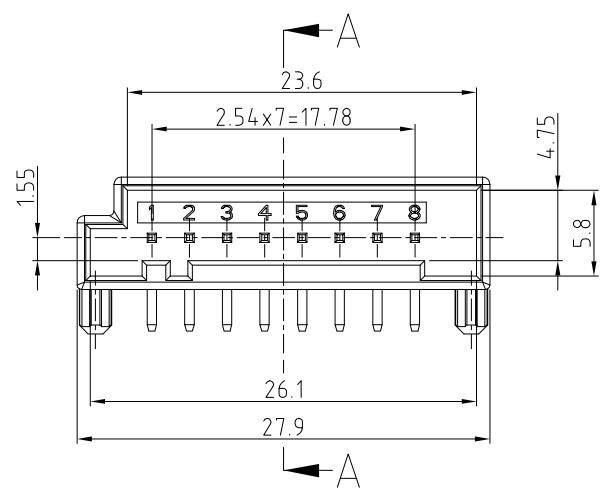

3D VIEW
SCALE 1/1

NOTES.

1. APPLIED MATING CONNECTOR P/N ; X-1743282-X

NO.	DESCRIPTION	CODE	MATERIAL	COLOR/FINISH	Q'TY					
					0-1743284-1	2-1743284-2	1-1743284-2	1-1743284-3	1-1743284-6	9-1743284-1
2	0.63 CONTACT	-	BRASS	SELECTIVE GOLD	-	-	-	-	-	8
	0.63 CONTACT	-	COPPER ALLOY	POST TIN	-	8	-	-	-	-
	0.63 CONTACT	-	COPPER ALLOY	POST TIN	8	-	8	8	8	-
1	HDR HSG	B	PBT-GF15	RED	-	-	-	-	1	-
	HDR HSG	B	PBT-GF15	LIGHT GRAY	-	-	-	1	-	-
	HDR HSG	B	PBT-GF15	BLACK	-	-	1	-	-	-
	HDR HSG	A	PBT-GF15	BLACK	-	1	-	-	-	-
	HDR HSG	A	PBT-GF15	NATURAL	1	-	-	-	-	1

DIMENSIONS: mm	TOLERANCES UNLESS OTHERWISE SPECIFIED:
	DECIMALS : ± 0.3 ANGLES : ± 3°
MATERIAL SEE TABLE	FINISH SEE TABLE

DWN : EW CHUN
 CHK : YD. LEE
 APVD : KT LIM
 PRODUCT SPEC -
 APPLICATION SPEC -
 WEIGHT -

TE TE Connectivity

NAME
MQS PIN HEADER ASS'Y, 8 POS

SIZE: A3 CAGE CODE: 00779 DRAWING NO: 1743284 RESTRICTED TO: -

CUSTOMER DRAWING SCALE: 2:1 SHEET: 1 OF 1 REV: B2

X-ON Electronics

Largest Supplier of Electrical and Electronic Components