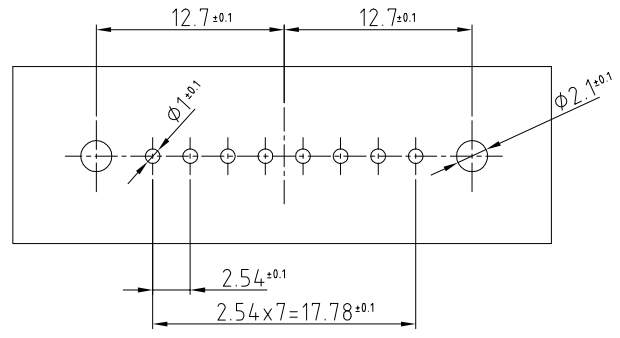

P	LTR	DESCRIPTION	DATE	DWN	APVD
	A	RELEASED	01/JUN/'05	SB	CS
	B	REVIESTE (ECR-05-005668)	22/DEC/'05	SB	JK
	B1	REVISED (ECR-15-006375)	05.NOV.'14	JM	HG
	B2	REVISED (ECR-16-004470)	17.FEB.'16	EW	KT

KEY CODINGS (TABLE 1.)	
TYPE A	TYPE B