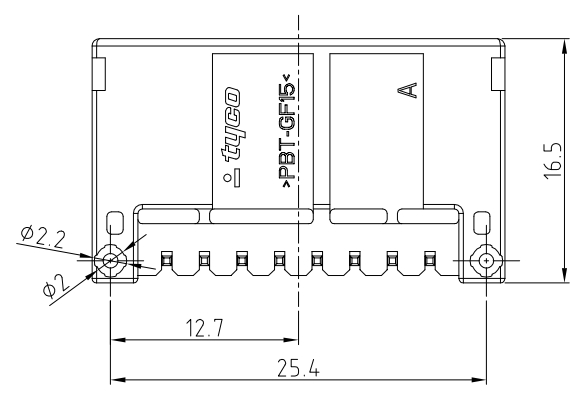

3D VIEW
SCALE 1/1

NOTES.

1. APPLIED MATING CONNECTOR P/N ; X-1743282-X

NO.	DESCRIPTION	CODE	MATERIAL	COLOR/FINISH	Q'TY					
					0-1743284-1	2-1743284-2	1-1743284-2	1-1743284-3	1-1743284-6	9-1743284-1
2	0.63 CONTACT	-	BRASS	SELECTIVE GOLD	-	-	-	-	-	8
	0.63 CONTACT	-	COPPER ALLOY	POST TIN	-	8	-	-	-	-
	0.63 CONTACT	-	COPPER ALLOY	POST TIN	8	-	8	8	8	-
1	HDR HSG	B	PBT-GF15	RED	-	-	-	-	1	-
	HDR HSG	B	PBT-GF15	LIGHT GRAY	-	-	-	1	-	-
	HDR HSG	B	PBT-GF15	BLACK	-	-	1	-	-	-
	HDR HSG	A	PBT-GF15	BLACK	-	1	-	-	-	-
	HDR HSG	A	PBT-GF15	NATURAL	1	-	-	-	-	1

DIMENSIONS: mm	TOLERANCES UNLESS OTHERWISE SPECIFIED:
	DECIMALS : ± 0.3 ANGLES : ± 3°
MATERIAL SEE TABLE	FINISH SEE TABLE

DWN : EW CHUN
 CHK : YD. LEE
 APVD : KT LIM
 PRODUCT SPEC -
 APPLICATION SPEC -
 WEIGHT -

TE TE Connectivity

NAME
MQS PIN HEADER ASS'Y, 8 POS

SIZE: A3 CAGE CODE: 00779 DRAWING NO: 1743284 RESTRICTED TO: -

CUSTOMER DRAWING SCALE: 2:1 SHEET: 1 OF 1 REV: B2

X-ON Electronics

Largest Supplier of Electrical and Electronic Components