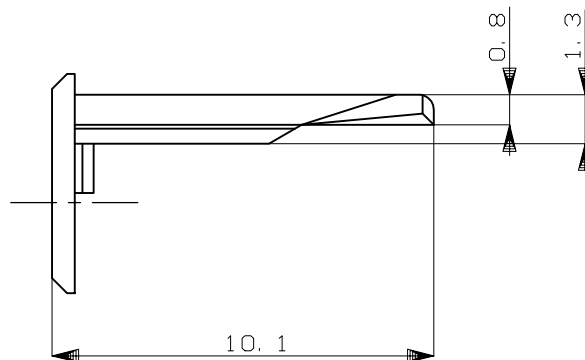

THIS DRAWING IS UNPUBLISHED.

RELEASED FOR PUBLICATION

ALL RIGHTS RESERVED.

© COPYRIGHT - By -

REVISIONS

P	LTR	DESCRIPTION	DATE	DWN	APVD
	C2	REVISED	ECR-18-009736	22JUN2018	TS HY

SECTION 断面 A-A

1. 本品は、プラグハウジング型番174352及び2822348に装着される

1. TO BE MATED WITH PLUG HOUSING PART NUMBER 174352 AND 2822348

HB	自然色 (NATURAL)	1-174353-1
V-2	黄 (YELLOW)	174353-7
使用材料難燃グレード (FLAMMABILITY OF MATERIAL)	色 (COLOR)	型番 (PART NUMBER)

THIS DRAWING IS A CONTROLLED DOCUMENT.		DWN K.ODA 8/13'87	 TE Connectivity Ltd.					
DIMENSIONS: mm		CHK Y.MATSUSAKA 8/24'87				NAME		
TOLERANCES UNLESS OTHERWISE SPECIFIED:		APVD M.NOGUCHI 8/19'87				2P. ECONOSEAL J-MARKII+ CONNECTOR DOUBLE LOCK PLATE FOR PLUG HOUSING		
0 PLC ± - 1 PLC ± - 2 PLC ± - 3 PLC ± - 4 PLC ± - ANGLES ± -		PRODUCT SPEC 108-5262				SIZE		
MATERIAL PBT		FINISH -	APPLICATION SPEC -	WEIGHT 0.12 g	A300779	C=174353	RESTRICTED TO -	
GENERAL TOLERANCE		CUSTOMER DRAWING		SCALE 5:1	SHEET 1 OF 1	REV C2		
0 < * ≤ 10 : ±0.2 10 < * ≤ 30 : ±0.25 30 < * ≤ 100 : ±0.3 ANGLES : ±3°								