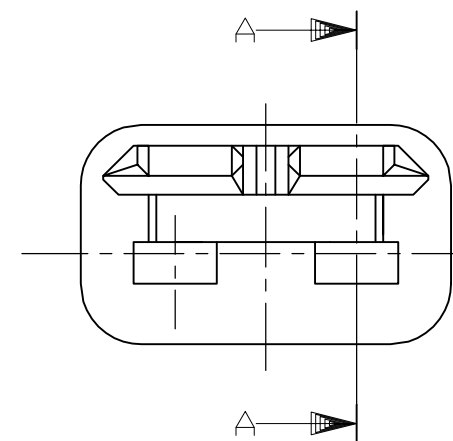

THIS DRAWING IS UNPUBLISHED.

RELEASED FOR PUBLICATION

ALL RIGHTS RESERVED.

© COPYRIGHT - By -

REVISIONS

P	LTR	DESCRIPTION	DATE	DWN	APVD
	C2	REVISED	ECR-18-009736	22JUN2018	TS HY

SECTION 断面 A-A

1. 本品は、プラグハウジング型番174352及び2822348に装着される

1. TO BE MATED WITH PLUG HOUSING PART NUMBER 174352 AND 2822348

HB	自然色 (NATURAL)	1-174353-1
V-2	黄 (YELLOW)	174353-7
使用材料難燃グレード (FLAMMABILITY OF MATERIAL)	色 (COLOR)	型番 (PART NUMBER)

THIS DRAWING IS A CONTROLLED DOCUMENT.		DWN K.ODA 8/13'87	 TE Connectivity Ltd.					
DIMENSIONS: mm		CHK Y.MATSUSAKA 8/24'87				NAME		
TOLERANCES UNLESS OTHERWISE SPECIFIED:		APVD M.NOGUCHI 8/19'87				2P. ECONOSEAL J-MARKII+ CONNECTOR DOUBLE LOCK PLATE FOR PLUG HOUSING		
0 PLC ± - 1 PLC ± - 2 PLC ± - 3 PLC ± - 4 PLC ± - ANGLES ± -		PRODUCT SPEC 108-5262				SIZE		
MATERIAL PBT		FINISH -	APPLICATION SPEC -	WEIGHT 0.12 g	A300779	C=174353	RESTRICTED TO -	
GENERAL TOLERANCE		CUSTOMER DRAWING		SCALE 5:1	SHEET 1 OF 1	REV C2		
0 < * ≤ 10 : ±0.2 10 < * ≤ 30 : ±0.25 30 < * ≤ 100 : ±0.3 ANGLES : ±3°								