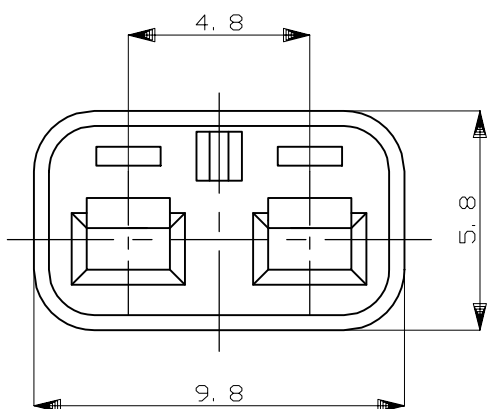

THIS DRAWING IS UNPUBLISHED.

RELEASED FOR PUBLICATION

ALL RIGHTS RESERVED.

© COPYRIGHT - By -

REVISIONS

P	LTR	DESCRIPTION	DATE	DWN	APVD
	C2	REVISED	ECR-18-009736	22JUN2018	TS HY

SECTION 断面 A-A

1. 本品は、プラグハウジング型番174352及び2822348に装着される

1. TO BE MATED WITH PLUG HOUSING PART NUMBER 174352 AND 2822348

HB	自然色 (NATURAL)	1-174353-1
V-2	黄 (YELLOW)	174353-7
使用材料難燃グレード (FLAMMABILITY OF MATERIAL)	色 (COLOR)	型番 (PART NUMBER)

THIS DRAWING IS A CONTROLLED DOCUMENT.		DWN K.ODA 8/13'87	 TE Connectivity Ltd.					
DIMENSIONS: mm		CHK Y.MATSUSAKA 8/24'87				NAME		
TOLERANCES UNLESS OTHERWISE SPECIFIED:		APVD M.NOGUCHI 8/19'87				2P. ECONOSEAL J-MARKII+ CONNECTOR DOUBLE LOCK PLATE FOR PLUG HOUSING		
0 PLC ± - 1 PLC ± - 2 PLC ± - 3 PLC ± - 4 PLC ± - ANGLES ± -		PRODUCT SPEC 108-5262				SIZE		
MATERIAL PBT		FINISH -	APPLICATION SPEC -	WEIGHT 0.12 g	A300779	C=174353	RESTRICTED TO -	
GENERAL TOLERANCE		CUSTOMER DRAWING		SCALE 5:1	SHEET 1 OF 1	REV C2		
0 < * ≤ 10 : ±0.2 10 < * ≤ 30 : ±0.25 30 < * ≤ 100 : ±0.3 ANGLES : ±3°								