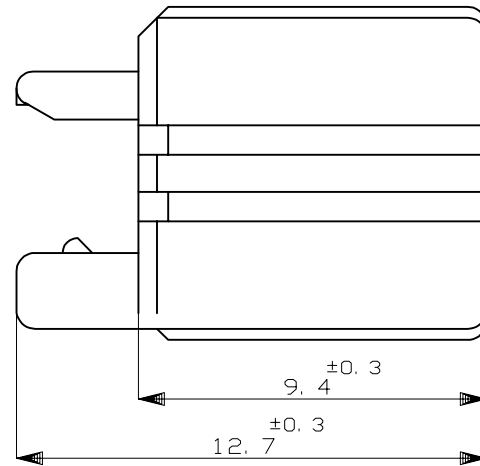

ALL RIGHTS RESERVED.

LOC		DIST		REVISIONS			
P	LTR	DESCRIPTION		DATE	DWN	APVD	
	C1	REVISED		ECR-15-000191	08JAN2014	TS	KB

SECTION 断面 A-A

1. 本品は、キャップハウジング型番174354に装着される。
 1. TO BE MATED WITH CAP HOUSING (PN:174354)

HB	自然色 (NATURAL)	1-174355-1
V-2	黄 (YELLOW)	174355-7
使用材料難燃グレード (FLAMMABILITY OF MATERIAL)	色 (COLOR)	型番 (PART NUMBER)

THIS DRAWING IS A CONTROLLED DOCUMENT.		DWN	K.ODA	8/19'87	 TE Connectivity												
DIMENSIONS: mm		CHK	Y.MATSUSAKA	8/24'87													
TOLERANCES UNLESS OTHERWISE SPECIFIED:		APVD	M.NOGUCHI	8/25'87													
0 PLC ±- 1 PLC ±- 2 PLC ±- 3 PLC ±- 4 PLC ±- ANGLES ±-		NAME		2P. ECONOSEAL J-MARKII+ CONNECTOR DOUBLE LOCK PLATE FOR CAP HOUSING													
MATERIAL		PBT		FINISH	-		SIZE	A3	CAGE CODE	00779	DRAWING NO	C=174355	RESTRICTED TO	-			
GENERAL TOLERANCE		0 < * ≤ 10 : ±0.2		10 < * ≤ 30 : ±0.25		30 < * ≤ 100 : ±0.3		ANGLES : ±3°		CUSTOMER DRAWING		SCALE	5:1	SHEET	1 of 1	REV	C1