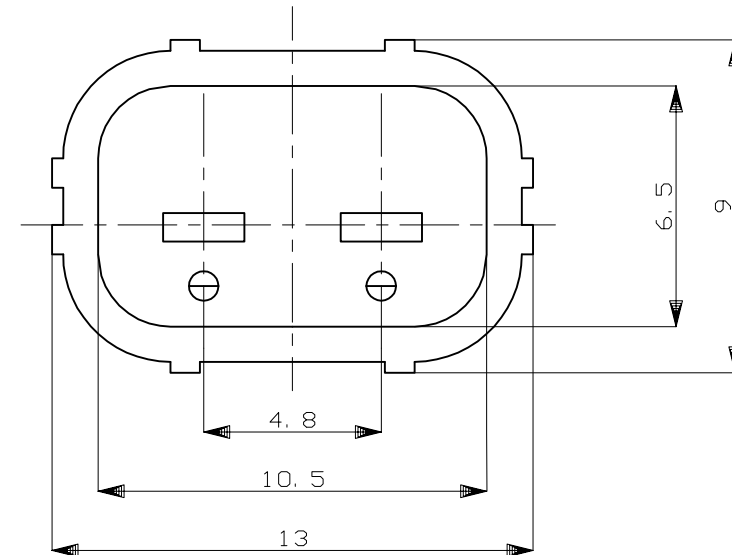

ALL RIGHTS RESERVED.

LOC		DIST		REVISIONS			
P	LTR	DESCRIPTION		DATE	DWN	APVD	
	C1	REVISED		ECR-15-000191	08JAN2014	TS	KB

SECTION 断面 A-A

1. 本品は、キャップハウジング型番174354に装着される。
 1. TO BE MATED WITH CAP HOUSING (PN:174354)

HB	自然色 (NATURAL)	1-174355-1
V-2	黄 (YELLOW)	174355-7
使用材料難燃グレード (FLAMMABILITY OF MATERIAL)	色 (COLOR)	型番 (PART NUMBER)

THIS DRAWING IS A CONTROLLED DOCUMENT.		DWN	K.ODA	8/19'87	 TE Connectivity												
DIMENSIONS: mm		CHK	Y.MATSUSAKA	8/24'87													
TOLERANCES UNLESS OTHERWISE SPECIFIED:		APVD	M.NOGUCHI	8/25'87													
0 PLC ±- 1 PLC ±- 2 PLC ±- 3 PLC ±- 4 PLC ±- ANGLES ±-		NAME		2P. ECONOSEAL J-MARKII+ CONNECTOR DOUBLE LOCK PLATE FOR CAP HOUSING													
MATERIAL		PBT		FINISH	-		SIZE	A3	CAGE CODE	00779	DRAWING NO	C=174355	RESTRICTED TO	-			
GENERAL TOLERANCE		0 < * ≤ 10 : ±0.2		10 < * ≤ 30 : ±0.25		30 < * ≤ 100 : ±0.3		ANGLES : ±3°		CUSTOMER DRAWING		SCALE	5:1	SHEET	1 of 1	REV	C1