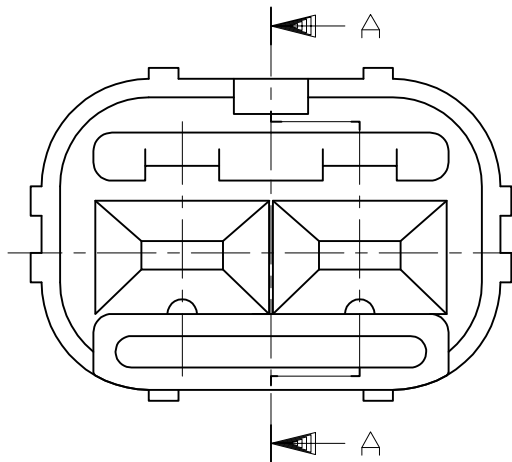

ALL RIGHTS RESERVED.

LOC		DIST		REVISIONS			
P	LTR	DESCRIPTION		DATE	DWN	APVD	
	C1	REVISED		ECR-15-000191	08JAN2014	TS	KB

SECTION 断面 A-A

1. 本品は、キャップハウジング型番174354に装着される。
 1. TO BE MATED WITH CAP HOUSING (PN:174354)

HB	自然色 (NATURAL)	1-174355-1
V-2	黄 (YELLOW)	174355-7
使用材料難燃グレード (FLAMMABILITY OF MATERIAL)	色 (COLOR)	型番 (PART NUMBER)

THIS DRAWING IS A CONTROLLED DOCUMENT.		DWN	K.ODA	8/19'87	 TE Connectivity												
DIMENSIONS: mm		CHK	Y.MATSUSAKA	8/24'87													
TOLERANCES UNLESS OTHERWISE SPECIFIED:		APVD	M.NOGUCHI	8/25'87													
0 PLC ±- 1 PLC ±- 2 PLC ±- 3 PLC ±- 4 PLC ±- ANGLES ±-		NAME		2P. ECONOSEAL J-MARKII+ CONNECTOR DOUBLE LOCK PLATE FOR CAP HOUSING													
MATERIAL		PBT		FINISH	-		SIZE	A3	CAGE CODE	00779	DRAWING NO	C=174355	RESTRICTED TO	-			
GENERAL TOLERANCE		0 < * ≤ 10 : ±0.2		10 < * ≤ 30 : ±0.25		30 < * ≤ 100 : ±0.3		ANGLES : ±3°		CUSTOMER DRAWING		SCALE	5:1	SHEET	1 of 1	REV	C1