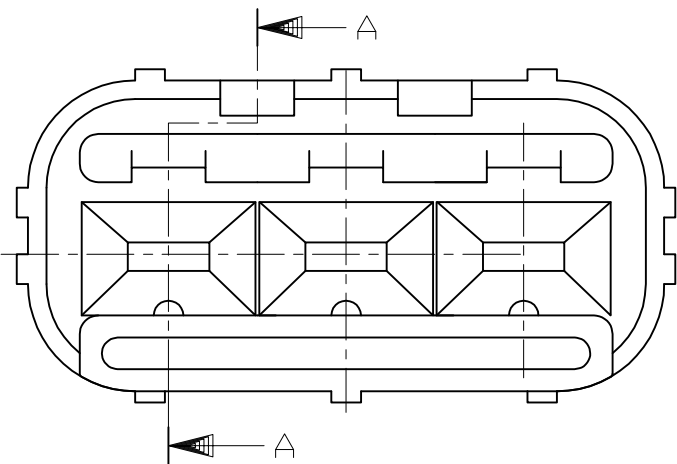

ALL RIGHTS RESERVED.

LOC

DIST

REVISIONS

P	LTR	DESCRIPTION	DATE	DWN	APVD
	C1	REVISED	08JAN2014	TS	KB

SECTION 断面 A-A

1. 本品は、キャップハウジング型番174359に装着される。

1. TO BE MATED WITH CAP HOUSING (PN:174359)

NAME 3P. ECONOSEAL J-MARKII+ CONNECTOR DOUBLE LOCK PLATE FOR CAP HOUSING

SIZE CAGE CODE DRAWING NO RESTRICTED TO

A3 00779 C=174360

WEIGHT - CUSTOMER DRAWING SCALE 5:1 SHEET 1 of 1 REV C1

DIMENSIONS: mm

TOLERANCES UNLESS OTHERWISE SPECIFIED: