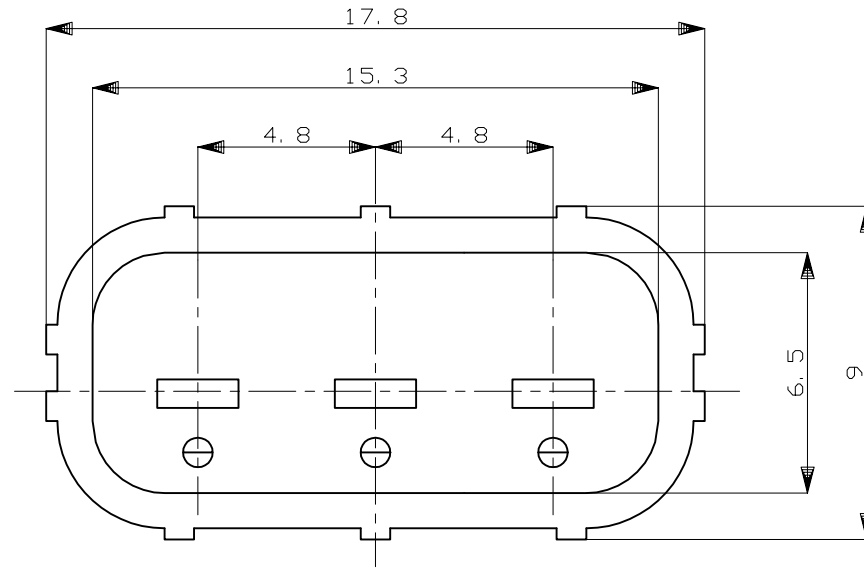

ALL RIGHTS RESERVED.

LOC

DIST

REVISIONS

P	LTR	DESCRIPTION	DATE	DWN	APVD
	C1	REVISED	08JAN2014	TS	KB

SECTION 断面 A-A

1. 本品は、キャップハウジング型番174359に装着される。

1. TO BE MATED WITH CAP HOUSING (PN:174359)

NAME 3P. ECONOSEAL J-MARKII+ CONNECTOR DOUBLE LOCK PLATE FOR CAP HOUSING

SIZE CAGE CODE DRAWING NO RESTRICTED TO

A3 00779 C=174360

WEIGHT - CUSTOMER DRAWING SCALE 5:1 SHEET 1 of 1 REV C1

DIMENSIONS: mm

TOLERANCES UNLESS OTHERWISE SPECIFIED: