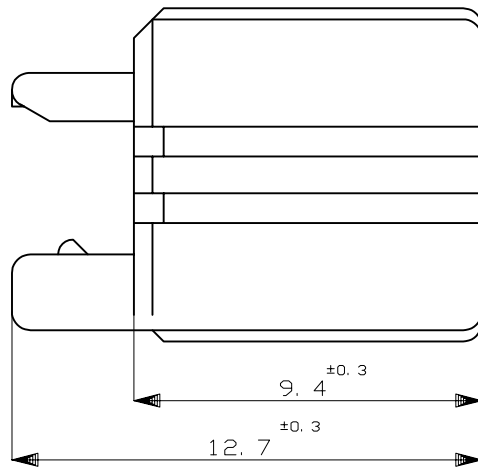

ALL RIGHTS RESERVED.

LOC

DIST

REVISIONS

P	LTR	DESCRIPTION	DATE	DWN	APVD
	C1	REVISED	08JAN2014	TS	KB

SECTION 断面 A-A

1. 本品は、キャップハウジング型番174359に装着される。

1. TO BE MATED WITH CAP HOUSING (PN:174359)

NAME 3P. ECONOSEAL J-MARKII+ CONNECTOR DOUBLE LOCK PLATE FOR CAP HOUSING

SIZE CAGE CODE DRAWING NO RESTRICTED TO

A3 00779 C=174360

WEIGHT - CUSTOMER DRAWING SCALE 5:1 SHEET 1 of 1 REV C1

DIMENSIONS: mm

TOLERANCES UNLESS OTHERWISE SPECIFIED: