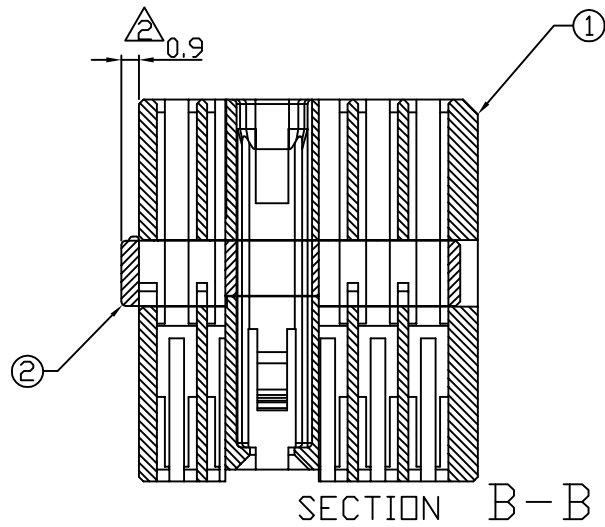

4

3

2

1

THIS DRAWING IS UNPUBLISHED.

RELEASED FOR PUBLICATION

© COPYRIGHT BY TYCO ELECTRONICS CORPORATION, ALL RIGHTS RESERVED.

LOC DS DIST -

REVISIONS

P	LTR	DESCRIPTION	DATE	DWN	APVD
A1		REVISED (ECR-06-020557)	27.AUG.'06	IS	JK
B		REVISED (ECR-12-021125)	17.OCT.'12	SJ	JW

SHAPE OF CONVERSION TYPE(TABLE 1.)	
0-1743612-1(NATURAL)	1-1743612-2(BLACK)

<TABLE 2.>

DESCRIPTION	PART No.	WIRE SIZE(mm²)
MTII 1.5 RECP.	0-964261-2	0.2_0.5mm²
	0-964263-2	0.5_1.0mm²
MCP-E 2.8 RECP.	0-1743162-1	0.3_0.85mm²
	0-1743163-1	1.25_2.0mm²

NO.	COLOR/FINISH	MATERIAL	DESCRIPTION	P/N	Q'TY	REMARK
2	NATURAL	PBT-GF15	DBL HSG	0-1743613-1	1	1
1	BLACK	PBT	PLUG HSG	1-1743612-2	-	1
	NATURAL	PBT	PLUG HSG	0-1743612-1	1	-

1. NOTES
1. GENERAL TOLERANCE IS ±0.3
  2. CONDITION OF DELIVERY : DBL IN 1 ST LOCKING POSITION
  3. APPLIED TAB CONTACT P/N : TABLE 2.
  4. APPLICABLE CAP PART No.: X-1743265-X

DIMENSIONS: MM		TOLERANCES UNLESS OTHERWISE SPECIFIED:	
	0 PLC ±	1 PLC ±	2 PLC ±
	3 PLC ±	4 PLC ±	ANGLES ±
MATERIAL SEE TABLE	FINISH SEE TABLE		

THIS DRAWING IS A CONTROLLED DOCUMENT FOR TYCO ELECTRONICS CORPORATION IT IS SUBJECT TO CHANGE AND THE CONTROLLING ENGINEERING ORGANIZATION SHOULD BE CONTACTED FOR THE LATEST REVISION.

DWN SJ CHOI
CHK JW JUNG
APVD HG CHO
PRODUCT SPEC -
APPLICATION SPEC -
WEIGHT -
CUSTOMER DRAWING

TE TE Connectivity

NAME: HYB. 2.8/1.5mm 18Pos PLUG ASS'Y

SIZE: A3 CAGE CODE: 00779 DRAWING NO: 1743611 RESTRICTED TO: -

SCALE: 2/1 SHEET: 1 OF 1 REV: B