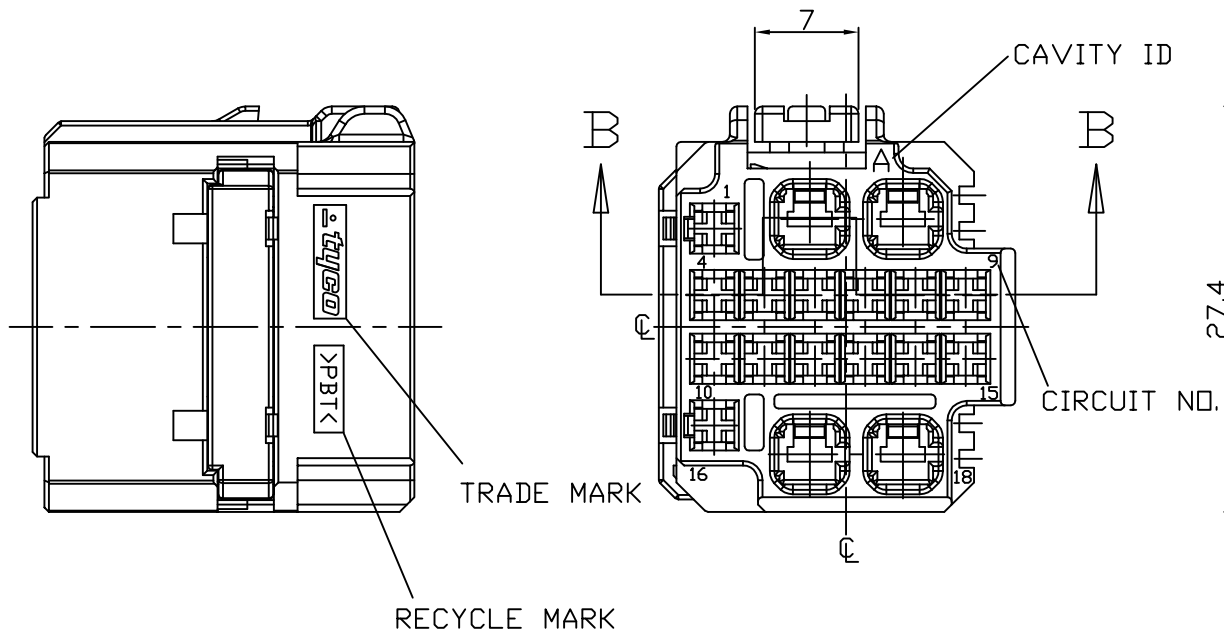

4

3

2

1

THIS DRAWING IS UNPUBLISHED.

RELEASED FOR PUBLICATION

© COPYRIGHT BY TYCO ELECTRONICS CORPORATION, ALL RIGHTS RESERVED.

LOC DS DIST -

REVISIONS

P	LTR	DESCRIPTION	DATE	DWN	APVD
A1		REVISED (ECR-06-020557)	27.AUG.'06	IS	JK
B		REVISED (ECR-12-021125)	17.OCT.'12	SJ	JW

SHAPE OF CONVERSION TYPE(TABLE 1.)	
0-1743612-1(NATURAL)	1-1743612-2(BLACK)

<TABLE 2.>

DESCRIPTION	PART No.	WIRE SIZE(mm²)
MTII 1.5 RECP.	0-964261-2	0.2_0.5mm²
	0-964263-2	0.5_1.0mm²
MCP-E 2.8 RECP.	0-1743162-1	0.3_0.85mm²
	0-1743163-1	1.25_2.0mm²

NO.	COLOR/FINISH	MATERIAL	DESCRIPTION	P/N	Q'TY	REMARK
2	NATURAL	PBT-GF15	DBL HSG	0-1743613-1	1	1
1	BLACK	PBT	PLUG HSG	1-1743612-2	-	1
	NATURAL	PBT	PLUG HSG	0-1743612-1	1	-

1. NOTES
1. GENERAL TOLERANCE IS ±0.3
  2. CONDITION OF DELIVERY : DBL IN 1 ST LOCKING POSITION
  3. APPLIED TAB CONTACT P/N : TABLE 2.
  4. APPLICABLE CAP PART No.: X-1743265-X

DIMENSIONS: MM		TOLERANCES UNLESS OTHERWISE SPECIFIED:	
	0 PLC ±	1 PLC ±	2 PLC ±
	3 PLC ±	4 PLC ±	ANGLES ±
MATERIAL SEE TABLE	FINISH SEE TABLE		

THIS DRAWING IS A CONTROLLED DOCUMENT FOR TYCO ELECTRONICS CORPORATION IT IS SUBJECT TO CHANGE AND THE CONTROLLING ENGINEERING ORGANIZATION SHOULD BE CONTACTED FOR THE LATEST REVISION.

DWN SJ CHOI
CHK JW JUNG
APVD HG CHO
PRODUCT SPEC -
APPLICATION SPEC -
WEIGHT -
CUSTOMER DRAWING

TE TE Connectivity

NAME: HYB. 2.8/1.5mm 18Pos PLUG ASS'Y

SIZE: A3 CAGE CODE: 00779 DRAWING NO: 1743611 RESTRICTED TO: -

SCALE: 2/1 SHEET: 1 OF 1 REV: B