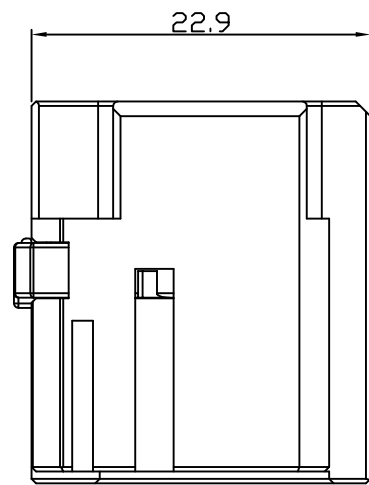

4

3

2

1

THIS DRAWING IS UNPUBLISHED.

RELEASED FOR PUBLICATION

© COPYRIGHT BY TYCO ELECTRONICS CORPORATION, ALL RIGHTS RESERVED.

LOC DS DIST -

REVISIONS

P	LTR	DESCRIPTION	DATE	DWN	APVD
A1		REVISED (ECR-06-020557)	27.AUG.'06	IS	JK
B		REVISED (ECR-12-021125)	17.OCT.'12	SJ	JW

SHAPE OF CONVERSION TYPE(TABLE 1.)	
0-1743612-1(NATURAL)	1-1743612-2(BLACK)

<TABLE 2.>

DESCRIPTION	PART No.	WIRE SIZE(mm²)
MTII 1.5 RECP.	0-964261-2	0.2_0.5mm²
	0-964263-2	0.5_1.0mm²
MCP-E 2.8 RECP.	0-1743162-1	0.3_0.85mm²
	0-1743163-1	1.25_2.0mm²

NO.	COLOR/FINISH	MATERIAL	DESCRIPTION	P/N	Q'TY	REMARK
2	NATURAL	PBT-GF15	DBL HSG	0-1743613-1	1	1
1	BLACK	PBT	PLUG HSG	1-1743612-2	-	1
	NATURAL	PBT	PLUG HSG	0-1743612-1	1	-

1. NOTES
1. GENERAL TOLERANCE IS ±0.3
  2. CONDITION OF DELIVERY : DBL IN 1 ST LOCKING POSITION
  3. APPLIED TAB CONTACT P/N : TABLE 2.
  4. APPLICABLE CAP PART No.: X-1743265-X

DIMENSIONS: MM		TOLERANCES UNLESS OTHERWISE SPECIFIED:	
	0 PLC ±	1 PLC ±	2 PLC ±
	3 PLC ±	4 PLC ±	ANGLES ±
MATERIAL SEE TABLE	FINISH SEE TABLE		

THIS DRAWING IS A CONTROLLED DOCUMENT FOR TYCO ELECTRONICS CORPORATION IT IS SUBJECT TO CHANGE AND THE CONTROLLING ENGINEERING ORGANIZATION SHOULD BE CONTACTED FOR THE LATEST REVISION.

DWN SJ CHOI
CHK JW JUNG
APVD HG CHO
PRODUCT SPEC -
APPLICATION SPEC -
WEIGHT -
CUSTOMER DRAWING

TE TE Connectivity

NAME: HYB. 2.8/1.5mm 18Pos PLUG ASS'Y

SIZE: A3 CAGE CODE: 00779 DRAWING NO: 1743611 RESTRICTED TO: -

SCALE: 2/1 SHEET: 1 OF 1 REV: B