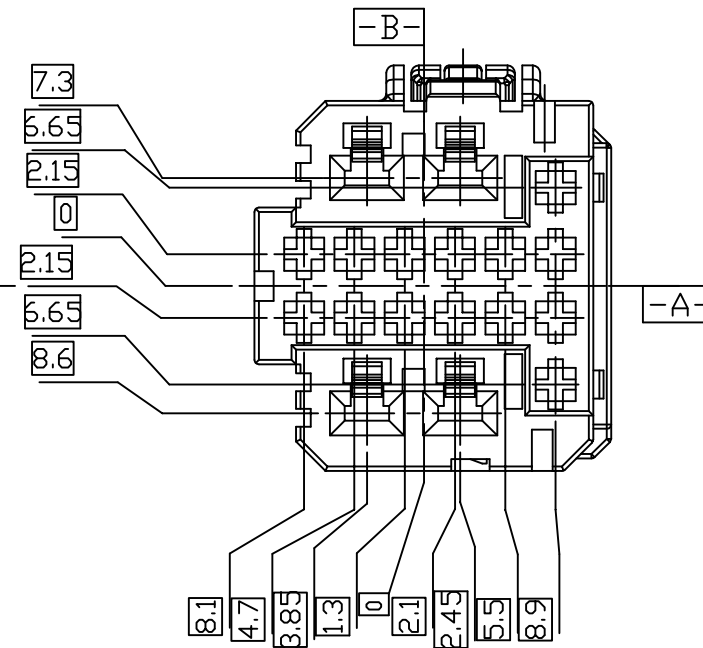

4

3

2

1

THIS DRAWING IS UNPUBLISHED.

RELEASED FOR PUBLICATION

© COPYRIGHT BY TYCO ELECTRONICS CORPORATION, ALL RIGHTS RESERVED.

LOC DS DIST -

REVISIONS

P	LTR	DESCRIPTION	DATE	DWN	APVD
A1		REVISED (ECR-06-020557)	27.AUG.'06	IS	JK
B		REVISED (ECR-12-021125)	17.OCT.'12	SJ	JW

SHAPE OF CONVERSION TYPE(TABLE 1.)	
0-1743612-1(NATURAL)	1-1743612-2(BLACK)

<TABLE 2.>

DESCRIPTION	PART No.	WIRE SIZE(mm²)
MTII 1.5 RECP.	0-964261-2	0.2_0.5mm²
	0-964263-2	0.5_1.0mm²
MCP-E 2.8 RECP.	0-1743162-1	0.3_0.85mm²
	0-1743163-1	1.25_2.0mm²

NO.	COLOR/FINISH	MATERIAL	DESCRIPTION	P/N	Q'TY	REMARK
2	NATURAL	PBT-GF15	DBL HSG	0-1743613-1	1	1
1	BLACK	PBT	PLUG HSG	1-1743612-2	-	1
	NATURAL	PBT	PLUG HSG	0-1743612-1	1	-

1. NOTES
1. GENERAL TOLERANCE IS ±0.3
  2. CONDITION OF DELIVERY : DBL IN 1 ST LOCKING POSITION
  3. APPLIED TAB CONTACT P/N : TABLE 2.
  4. APPLICABLE CAP PART No.: X-1743265-X

DIMENSIONS: MM		TOLERANCES UNLESS OTHERWISE SPECIFIED:	
	0 PLC ±	1 PLC ±	2 PLC ±
	3 PLC ±	4 PLC ±	ANGLES ±
MATERIAL SEE TABLE	FINISH SEE TABLE		

THIS DRAWING IS A CONTROLLED DOCUMENT FOR TYCO ELECTRONICS CORPORATION IT IS SUBJECT TO CHANGE AND THE CONTROLLING ENGINEERING ORGANIZATION SHOULD BE CONTACTED FOR THE LATEST REVISION.

DWN SJ CHOI
CHK JW JUNG
APVD HG CHO
PRODUCT SPEC -
APPLICATION SPEC -
WEIGHT -
CUSTOMER DRAWING

TE TE Connectivity

NAME: HYB. 2.8/1.5mm 18Pos PLUG ASS'Y

SIZE: A3 CAGE CODE: 00779 DRAWING NO: 1743611 RESTRICTED TO: -

SCALE: 2/1 SHEET: 1 OF 1 REV: B