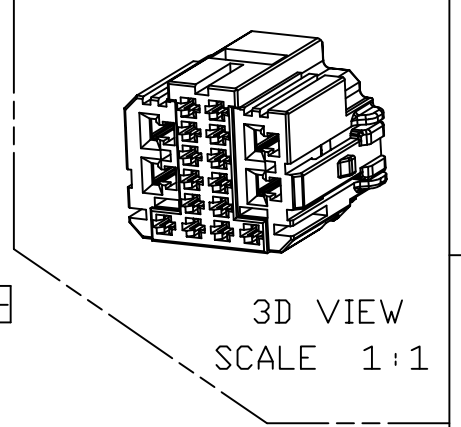

4

3

2

1

THIS DRAWING IS UNPUBLISHED.

RELEASED FOR PUBLICATION

© COPYRIGHT BY TYCO ELECTRONICS CORPORATION, ALL RIGHTS RESERVED.

LOC DS DIST -

REVISIONS

P	LTR	DESCRIPTION	DATE	DWN	APVD
A1		REVISED (ECR-06-020557)	27.AUG.'06	IS	JK
B		REVISED (ECR-12-021125)	17.OCT.'12	SJ	JW

SHAPE OF CONVERSION TYPE(TABLE 1.)	
0-1743612-1(NATURAL)	1-1743612-2(BLACK)

<TABLE 2.>

DESCRIPTION	PART No.	WIRE SIZE(mm²)
MTII 1.5 RECP.	0-964261-2	0.2_0.5mm²
	0-964263-2	0.5_1.0mm²
MCP-E 2.8 RECP.	0-1743162-1	0.3_0.85mm²
	0-1743163-1	1.25_2.0mm²

NO.	COLOR/FINISH	MATERIAL	DESCRIPTION	P/N	Q'TY	REMARK
2	NATURAL	PBT-GF15	DBL HSG	0-1743613-1	1	1
1	BLACK	PBT	PLUG HSG	1-1743612-2	-	1
	NATURAL	PBT	PLUG HSG	0-1743612-1	1	-

1. NOTES
1. GENERAL TOLERANCE IS ±0.3
  2. CONDITION OF DELIVERY : DBL IN 1 ST LOCKING POSITION
  3. APPLIED TAB CONTACT P/N : TABLE 2.
  4. APPLICABLE CAP PART No.: X-1743265-X

DIMENSIONS: MM		TOLERANCES UNLESS OTHERWISE SPECIFIED:	
	0 PLC ±	1 PLC ±	2 PLC ±
	3 PLC ±	4 PLC ±	ANGLES ±
MATERIAL SEE TABLE	FINISH SEE TABLE		

THIS DRAWING IS A CONTROLLED DOCUMENT FOR TYCO ELECTRONICS CORPORATION IT IS SUBJECT TO CHANGE AND THE CONTROLLING ENGINEERING ORGANIZATION SHOULD BE CONTACTED FOR THE LATEST REVISION.

DWN SJ CHOI
CHK JW JUNG
APVD HG CHO
PRODUCT SPEC -
APPLICATION SPEC -
WEIGHT -
CUSTOMER DRAWING

TE TE Connectivity

NAME: HYB. 2.8/1.5mm 18Pos PLUG ASS'Y

SIZE: A3 CAGE CODE: 00779 DRAWING NO: 1743611 RESTRICTED TO: -

SCALE: 2/1 SHEET: 1 OF 1 REV: B