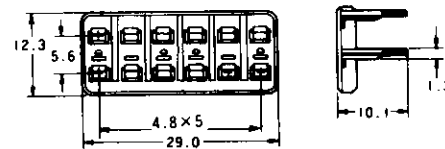

Double Lock Plate

Part Number : 1-174656-1

Part Number : 174663-2

12  
Pos.

Part Number : 174661-2

Double Lock Plate

Part Number : 1-174664-1

Double Lock Plate

Part Number : 1-174662-1

\*The color of housing is black, and that of double lock plate white.  
\*The material of housings and double lock plate are of PBT.