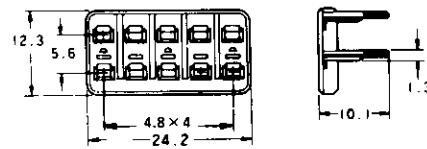

# Econoseal J Series Connectors <Mark II (+)>

Cap

Plug

Part Number : 174657-2

10  
Pos.

Part Number : 174655-2

Double Lock Plate

Part Number : 1-174658-1

Double Lock Plate

Part Number : 1-174656-1

Part Number : 174663-2

12  
Pos.

Part Number : 174661-2

Double Lock Plate

Part Number : 1-174664-1

Double Lock Plate

Part Number : 1-174662-1

\*The color of housing is black, and that of double lock plate white.  
\*The material of housings and double lock plate are of PBT.