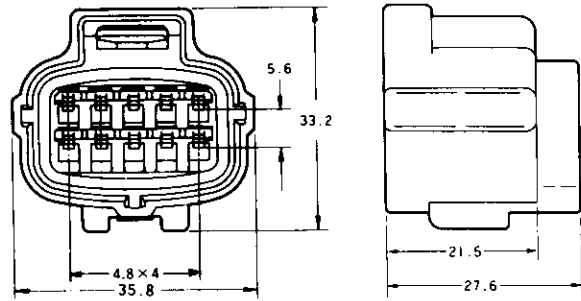

# Econoseal J Series Connectors <Mark II (+)>

Cap

Plug

Part Number : 174657-2

10  
Pos.

Part Number : 174655-2

Double Lock Plate

Part Number : 1-174658-1

Double Lock Plate

Part Number : 1-174656-1

Part Number : 174663-2

12  
Pos.

Part Number : 174661-2

Double Lock Plate

Part Number : 1-174664-1

Double Lock Plate

Part Number : 1-174662-1

\*The color of housing is black, and that of double lock plate white.  
\*The material of housings and double lock plate are of PBT.