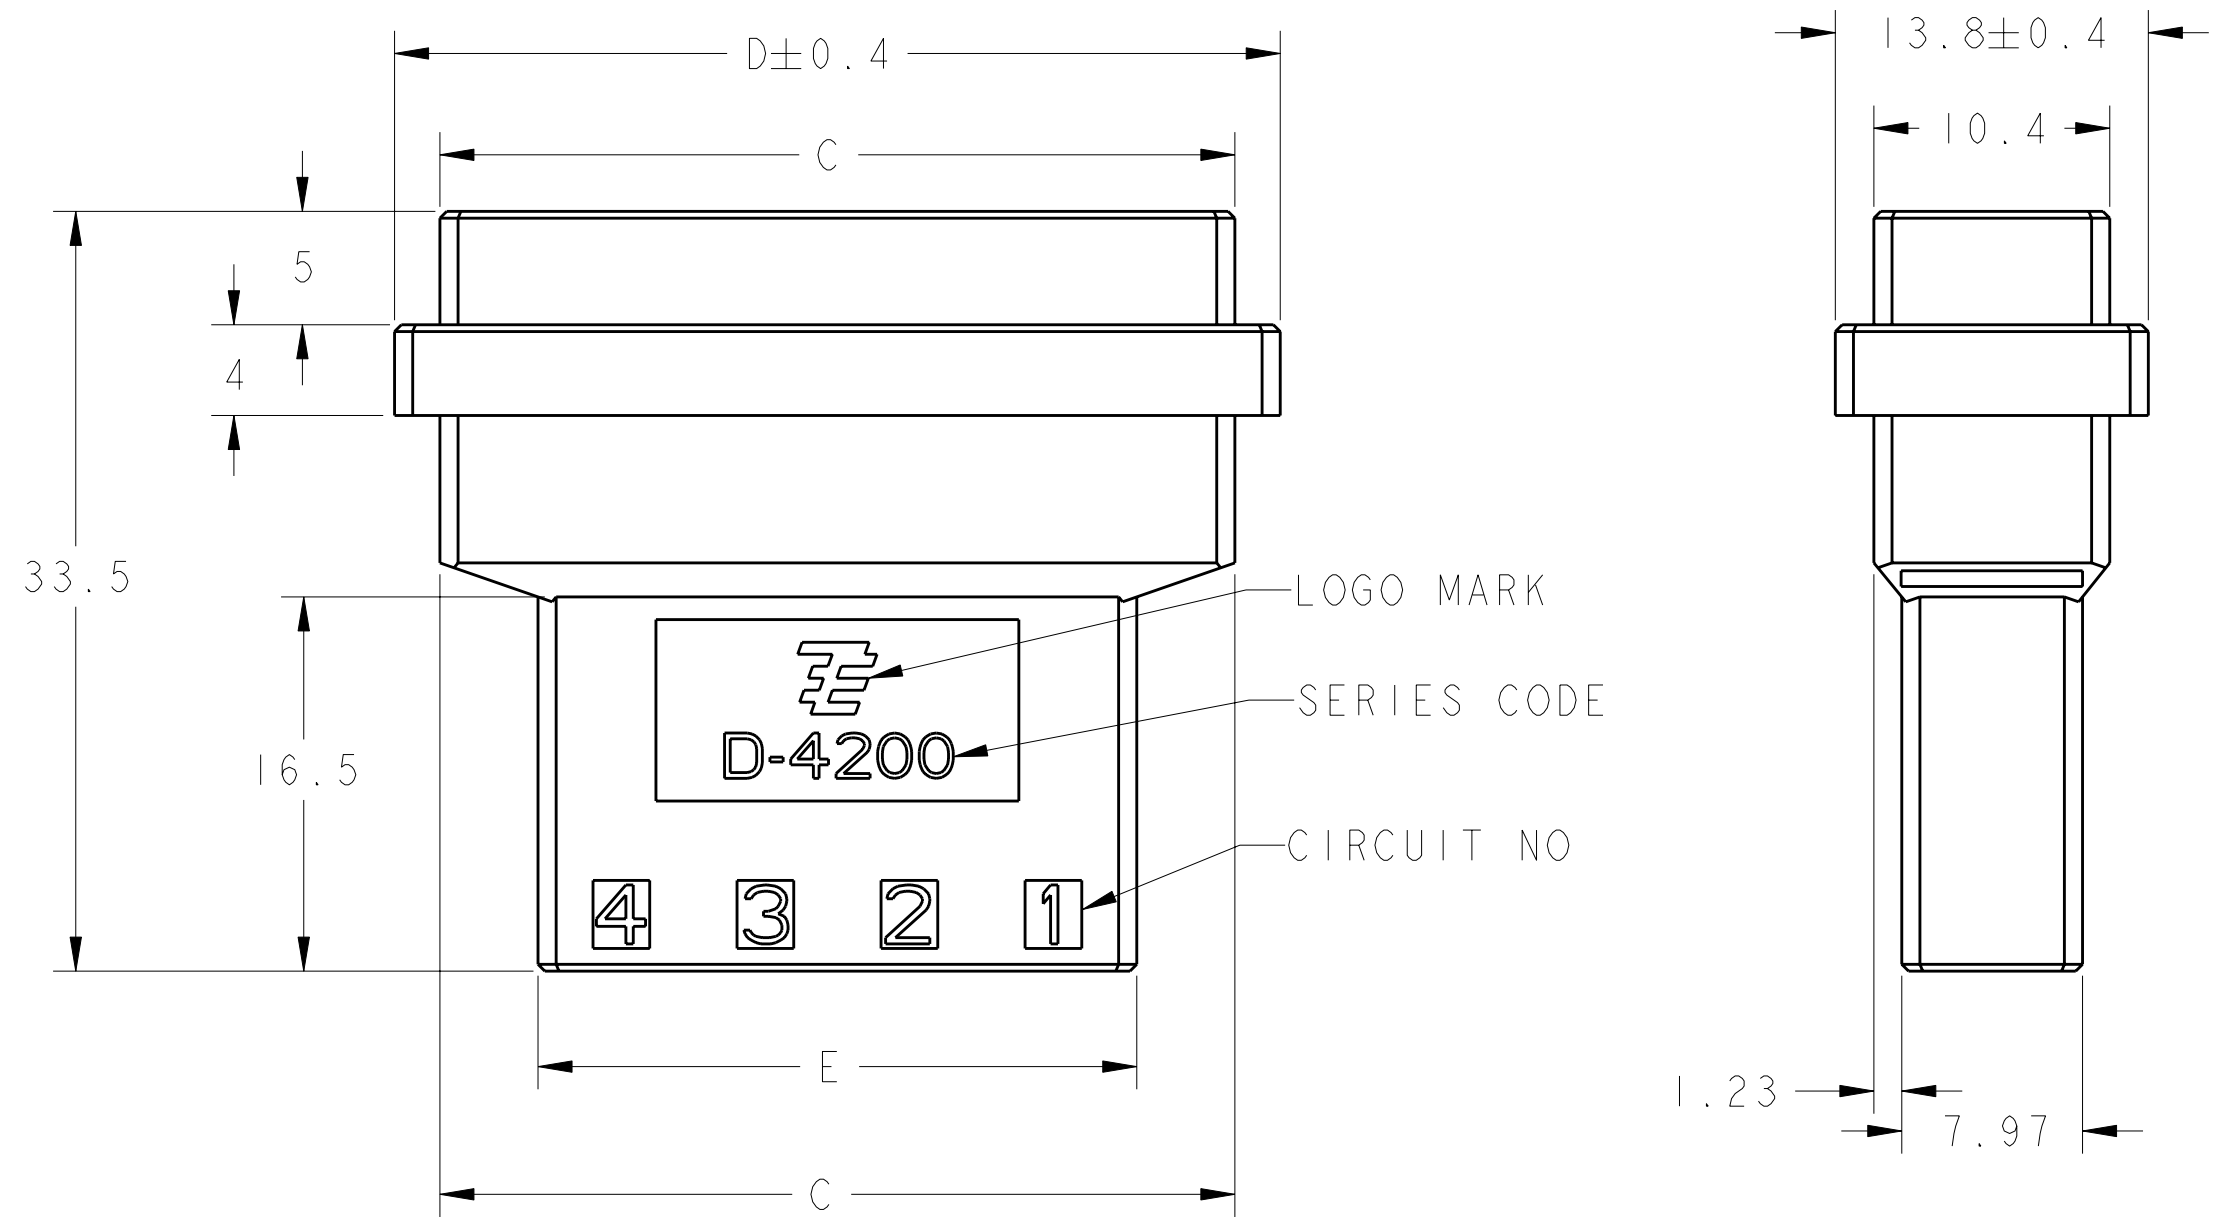

KEY LOCATION VIEW

1. MATERIAL: GLASS FILED THERMO PLASTIC POLYESTER(94V-0), COLOR: BLACK
 2. THE SHAPE, SIZE AND POSITION OF THE CHARACTER SHOW THE OUTLINE. THEY DON'T SHOW DETAILS.

1. 材料: ガラス入り熱可塑性ポリエステル樹脂(94V-0), 色: 黒
 2. 文字の形状、大きさ、および位置については、大略を示すものであり、詳細を示すものではありません。

AS SHOWN : 1-1747414-4 (4POS: X-KEY)

POS	n	KEY LOCATION	A	B	C	D	E	KEY	PART NUMBER
4	3		19.05	31.05	35.05	39.05	26.40	Y	2-1747414-4
4	3		19.05	31.05	35.05	39.05	26.40	X	1-1747414-4
3	2		12.70	24.70	28.70	32.70	20.05	Y	2-1747414-3
3	2		12.70	24.70	28.70	32.70	20.05	X	1-1747414-3
2	1		6.35	18.35	22.35	26.35	13.70	Y	2-1747414-2
2	1		6.35	18.35	22.35	26.35	13.70	X	1-1747414-2

NAME: DYNAMIC D4200S 6.35mm PITCH TAB HSG, FREE HANGING TYPE 2-4POS

SIZE: A2 CAGE CODE: 00779 DRAWING NO: 1747414

RESTRICTED TO: B

CUSTOMER DRAWING SCALE: 3:1 SHEET 1 OF 1 REV B

X-ON Electronics

Largest Supplier of Electrical and Electronic Components