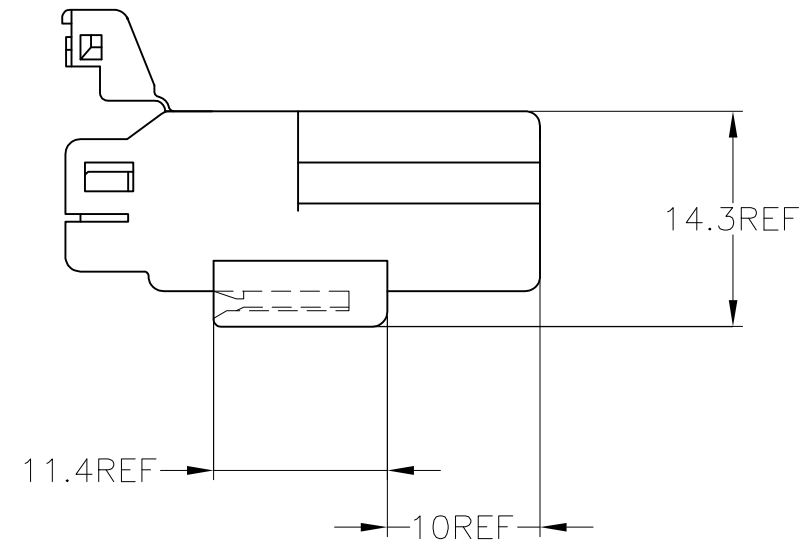

1. MUST BE KEPT BETWEEN **-A-** AND 2
2. TO BE MATED WITH PLUG HOUSING SMOOTHLY
3. APPLIED TAB CONTACT; P/N 173633 AND 173645
4. APPLIED PLUG HOUSING; P/N 174921 etc

1. **-A-** 面より2mmの範囲で測定
2. 相手ハウジングと所定の昨日を満足して嵌合できること
3. 内装するリセプタクルコンタクトは型番173633、173645
4. 嵌合相手ハウジング型番174921 他

THIS DRAWING IS A CONTROLLED DOCUMENT.

DIMENSIONS: mm	TOLERANCES UNLESS OTHERWISE SPECIFIED:
	0 PLC ± -
	1 PLC ± -
	2 PLC ± -
	3 PLC ± -
	4 PLC ± -
	ANGLES ± -
	FINISH -

TOLERANCES UNLESS OTHERWISE SPECIFIED:	
10 ≥	± 0.2
30 ≥ > 10	± 0.25
> 30	± 0.3
ANGLE	± 3°

MATERIAL	PBT
----------	-----

DWN	S.FUJITA	05DEC08	TE Connectivity		
CHK	K.BETSUI	05DEC08			
APVD	K.BETSUI	05DEC08			
PRODUCT SPEC	NAME				
APPLICATION SPEC			070 SERIES MULTILOCK I/O CONNECTOR 3POSITION HOUSING WIRE TO WIRE		
WEIGHT	-	SIZE	A3	CAGE CODE	00779
CUSTOMER DRAWING			DRAWING NO	C-174928	
SCALE			2:1	SHEET	1 OF 1
RESTRICTED TO			REV C2		