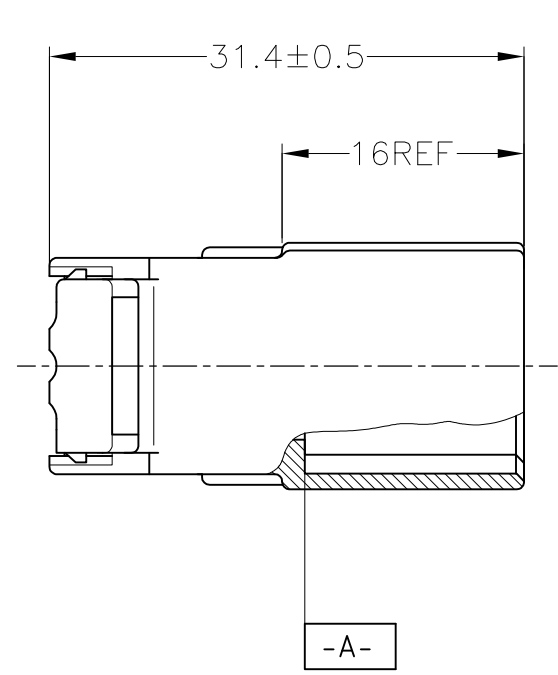

1. MUST BE KEPT BETWEEN **-A-** AND 2
2. TO BE MATED WITH PLUG HOUSING SMOOTHLY
3. APPLIED TAB CONTACT; P/N 173633 AND 173645
4. APPLIED PLUG HOUSING; P/N 174921 etc

1. **-A-** 面より2mmの範囲で測定
2. 相手ハウジングと所定の昨日を満足して嵌合できること
3. 内装するリセプタクルコンタクトは型番173633、173645
4. 嵌合相手ハウジング型番174921 他

THIS DRAWING IS A CONTROLLED DOCUMENT.

DIMENSIONS: mm	TOLERANCES UNLESS OTHERWISE SPECIFIED:
	0 PLC ± -
	1 PLC ± -
	2 PLC ± -
	3 PLC ± -
	4 PLC ± -
	ANGLES ± -
	FINISH -

TOLERANCES UNLESS OTHERWISE SPECIFIED:	
10 ≥	± 0.2
30 ≥ > 10	± 0.25
> 30	± 0.3
ANGLE	± 3°

MATERIAL	PBT
----------	-----

DWN	S.FUJITA	05DEC08	TE Connectivity		
CHK	K.BETSUI	05DEC08			
APVD	K.BETSUI	05DEC08			
PRODUCT SPEC	NAME				
APPLICATION SPEC			070 SERIES MULTILOCK I/O CONNECTOR 3POSITION HOUSING WIRE TO WIRE		
WEIGHT	-	SIZE	A3	CAGE CODE	00779
CUSTOMER DRAWING			DRAWING NO	C-174928	
SCALE			2:1	SHEET	1 OF 1
RESTRICTED TO			REV C2		