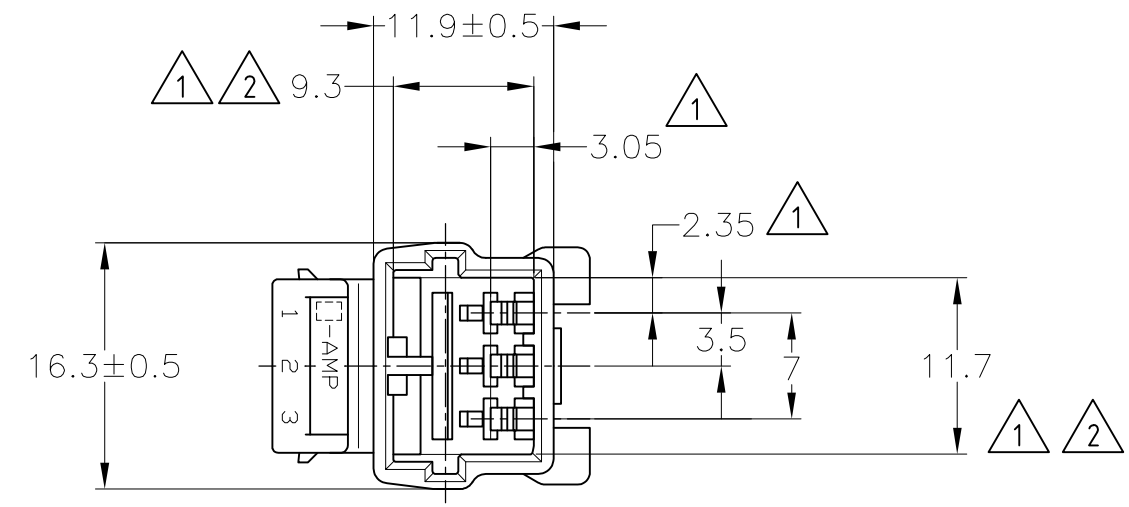

1. MUST BE KEPT BETWEEN **-A-** AND 2
2. TO BE MATED WITH PLUG HOUSING SMOOTHLY
3. APPLIED TAB CONTACT; P/N 173633 AND 173645
4. APPLIED PLUG HOUSING; P/N 174921 etc

1. **-A-** 面より2mmの範囲で測定
2. 相手ハウジングと所定の昨日を満足して嵌合できること
3. 内装するリセプタクルコンタクトは型番173633、173645
4. 嵌合相手ハウジング型番174921 他

THIS DRAWING IS A CONTROLLED DOCUMENT.

DIMENSIONS: mm	TOLERANCES UNLESS OTHERWISE SPECIFIED:
	0 PLC ± -
	1 PLC ± -
	2 PLC ± -
	3 PLC ± -
	4 PLC ± -
	ANGLES ± -
	FINISH -

TOLERANCES UNLESS OTHERWISE SPECIFIED:	
10 ≥	± 0.2
30 ≥ > 10	± 0.25
> 30	± 0.3
ANGLE	± 3°

MATERIAL	PBT
----------	-----

DWN	S.FUJITA	05DEC08	TE Connectivity		
CHK	K.BETSUI	05DEC08			
APVD	K.BETSUI	05DEC08			
PRODUCT SPEC	NAME				
APPLICATION SPEC			070 SERIES MULTILOCK I/O CONNECTOR 3POSITION HOUSING WIRE TO WIRE		
WEIGHT	-	SIZE	A3	CAGE CODE	00779
CUSTOMER DRAWING			DRAWING NO	C-174928	
SCALE			2:1	SHEET	1 OF 1
RESTRICTED TO			REV C2		