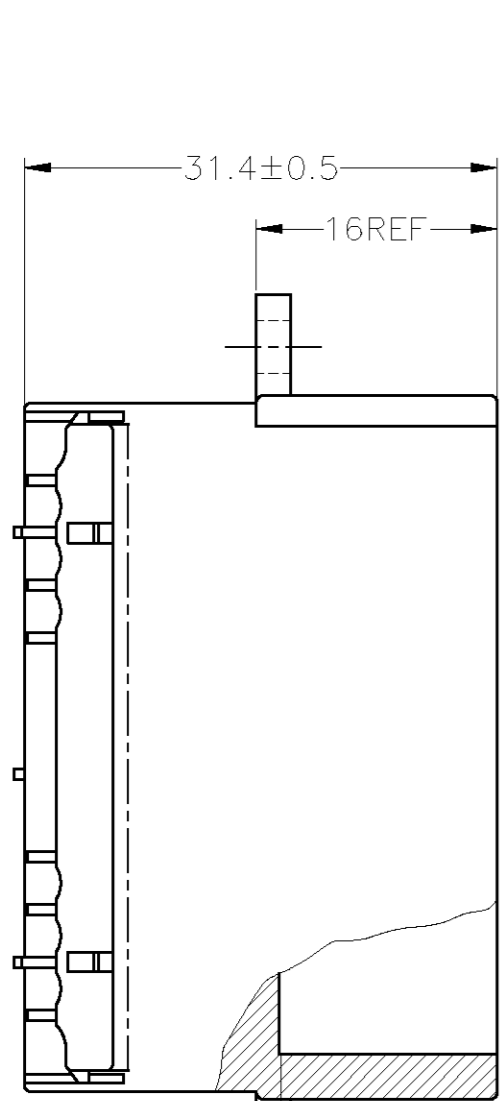

- MUST BE KEPT BETWEEN **-A-** AND 2
  - TO BE MATED WITH PLUG HOUSING SMOOTHLY
  - APPLIED TAB CONTACT; P/N 173633 AND 173645
  - APPLIED PLUG HOUSING; P/N 174952 etc
- A-** 面より2mmの範囲で測定
  - 相手ハウジングと所定の機能を満足して嵌合できること
  - 内装するタブコンタクトは型番173633、173645
  - 嵌合相手ハウジング型番174952 他

V-2	白 (WHITE)	1-174938-1
HB	橙 (ORANGE)	174938-8
	白 (WHITE)	174938-1
使用材料難燃グレード (FLAMMABILITY OF MATERIAL)	色 (COLOR)	型番 (PART NUMBER)

THIS DRAWING IS A CONTROLLED DOCUMENT.

DIMENSIONS: mm		TOLERANCES UNLESS OTHERWISE SPECIFIED:	
		0 PLC	±-
		1 PLC	±-
		2 PLC	±-
		3 PLC	±-
		4 PLC	±-
		ANGLES	±-
MATERIAL	PBT	FINISH	-

TOLERANCES UNLESS OTHERWISE SPECIFIED:	
10 ≥	±0.2
30 ≥	> 10 : ±0.25
	> 30 : ±0.3
ANGLE	±3°

DWN	S.FUJITA	08DEC08	Tyco Electronics Corporation Kawasaki, Japan
CHK	K.BETSUI	08DEC08	
APVD	K.BETSUI	08DEC08	
PRODUCT SPEC	-	-	
NAME			070 SERIES MULTILOCK CONNECTOR 20POSITION CAP HOUSING WIRE TO WIRE
APPLICATION SPEC	-	-	RESTRICTED TO
WEIGHT	-	-	SIZE
CUSTOMER DRAWING		A300779	CAGE CODE
		174938	DRAWING NO
		2:1	SCALE
		1 OF 1	SHEET
		A1	REV