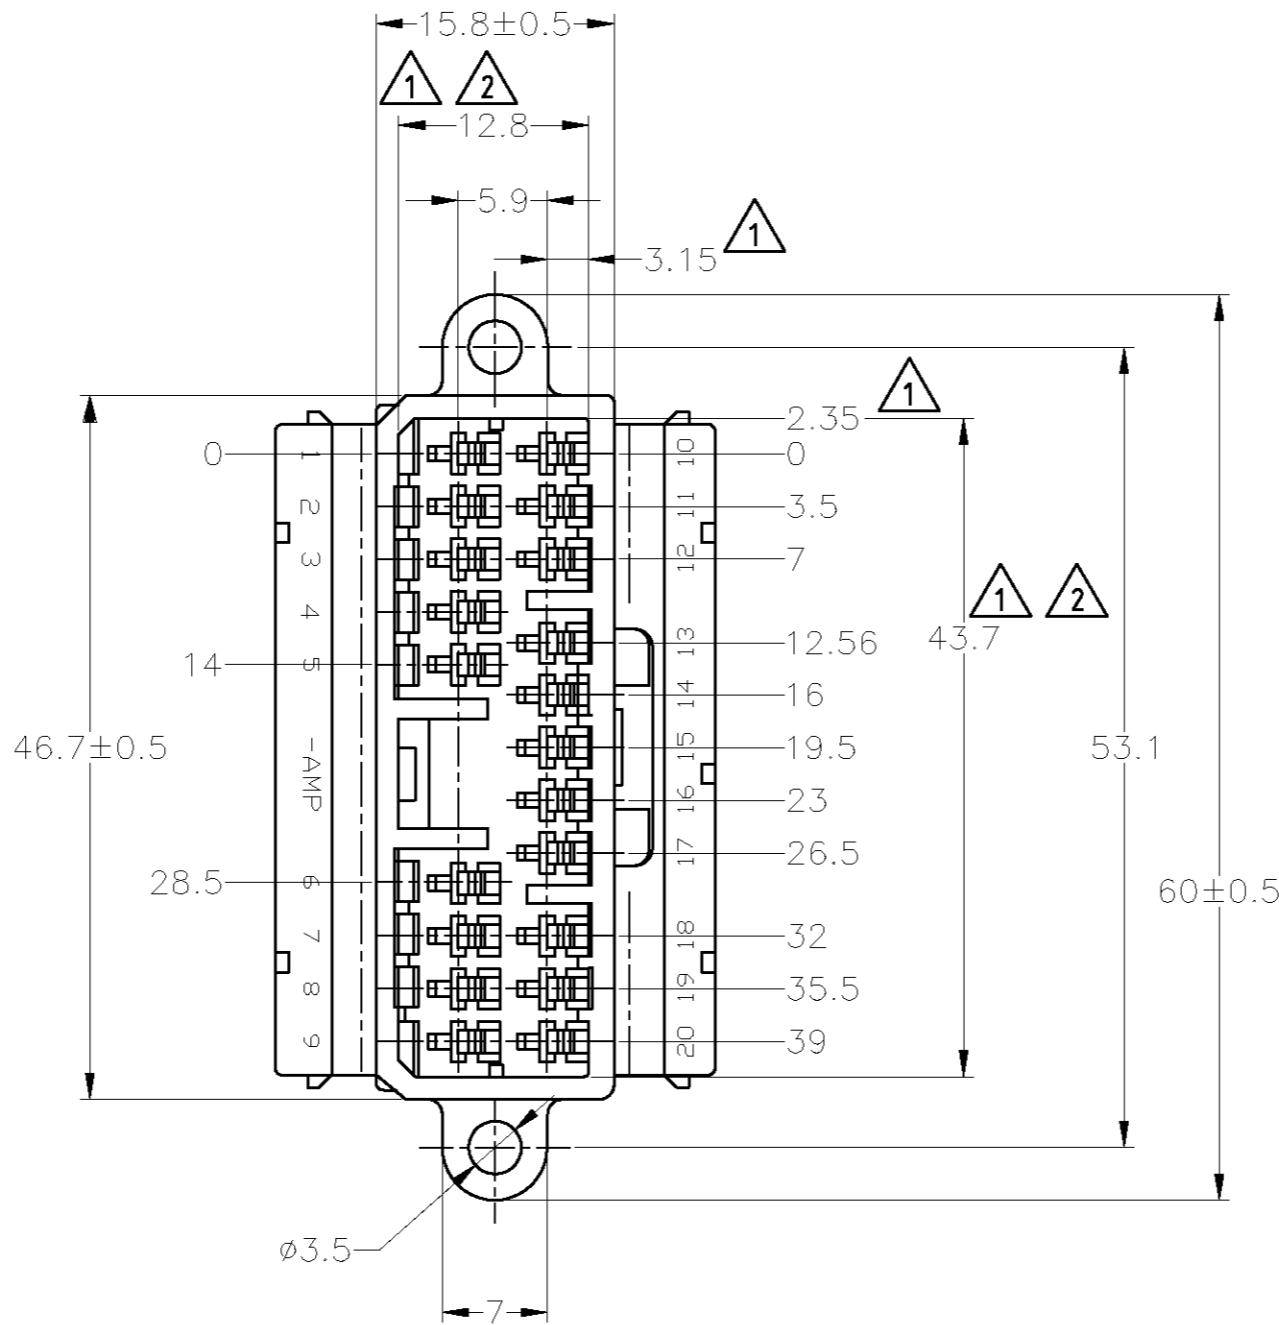

- MUST BE KEPT BETWEEN **-A-** AND 2
  - TO BE MATED WITH PLUG HOUSING SMOOTHLY
  - APPLIED TAB CONTACT; P/N 173633 AND 173645
  - APPLIED PLUG HOUSING; P/N 174952 etc
- A-** 面より2mmの範囲で測定
  - 相手ハウジングと所定の機能を満足して嵌合できること
  - 内装するタブコンタクトは型番173633、173645
  - 嵌合相手ハウジング型番174952 他

V-2	白 (WHITE)	1-174938-1
HB	橙 (ORANGE)	174938-8
	白 (WHITE)	174938-1
使用材料難燃グレード (FLAMMABILITY OF MATERIAL)	色 (COLOR)	型番 (PART NUMBER)

THIS DRAWING IS A CONTROLLED DOCUMENT.

DIMENSIONS: mm		TOLERANCES UNLESS OTHERWISE SPECIFIED:	
		0 PLC	±-
		1 PLC	±-
		2 PLC	±-
		3 PLC	±-
		4 PLC	±-
		ANGLES	±-
MATERIAL	PBT	FINISH	-

TOLERANCES UNLESS OTHERWISE SPECIFIED:	
10 ≥	±0.2
30 ≥	> 10 : ±0.25
	> 30 : ±0.3
ANGLE	±3°

DWN	S.FUJITA	08DEC08	Tyco Electronics Corporation Kawasaki, Japan
CHK	K.BETSUI	08DEC08	
APVD	K.BETSUI	08DEC08	
PRODUCT SPEC	-	-	
NAME			070 SERIES MULTILOCK CONNECTOR 20POSITION CAP HOUSING WIRE TO WIRE
APPLICATION SPEC	-	-	RESTRICTED TO
WEIGHT	-	-	SIZE
CUSTOMER DRAWING		A300779	CAGE CODE
		174938	DRAWING NO
		2:1	SCALE
		1 OF 1	SHEET
		A1	REV