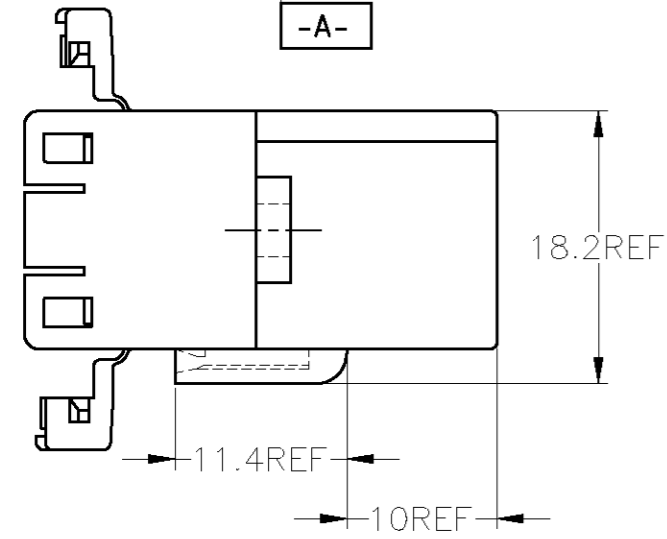

- MUST BE KEPT BETWEEN **-A-** AND 2
  - TO BE MATED WITH PLUG HOUSING SMOOTHLY
  - APPLIED TAB CONTACT; P/N 173633 AND 173645
  - APPLIED PLUG HOUSING; P/N 174952 etc
- A-** 面より2mmの範囲で測定
  - 相手ハウジングと所定の機能を満足して嵌合できること
  - 内装するタブコンタクトは型番173633、173645
  - 嵌合相手ハウジング型番174952 他

V-2	白 (WHITE)	1-174938-1
HB	橙 (ORANGE)	174938-8
	白 (WHITE)	174938-1
使用材料難燃グレード (FLAMMABILITY OF MATERIAL)	色 (COLOR)	型番 (PART NUMBER)

THIS DRAWING IS A CONTROLLED DOCUMENT.

DIMENSIONS: mm		TOLERANCES UNLESS OTHERWISE SPECIFIED:	
		0 PLC	±-
		1 PLC	±-
		2 PLC	±-
		3 PLC	±-
		4 PLC	±-
		ANGLES	±-
MATERIAL	PBT	FINISH	-

TOLERANCES UNLESS OTHERWISE SPECIFIED:	
10 ≥	±0.2
30 ≥	> 10 : ±0.25
	> 30 : ±0.3
ANGLE	±3°

DWN	S.FUJITA	08DEC08	Tyco Electronics Corporation Kawasaki, Japan
CHK	K.BETSUI	08DEC08	
APVD	K.BETSUI	08DEC08	
PRODUCT SPEC	-	-	
NAME			070 SERIES MULTILOCK CONNECTOR 20POSITION CAP HOUSING WIRE TO WIRE
APPLICATION SPEC	-	-	RESTRICTED TO
WEIGHT	-	-	SIZE
CUSTOMER DRAWING		A300779	CAGE CODE
		174938	DRAWING NO
		2:1	SCALE
		1 OF 1	SHEET
		A1	REV