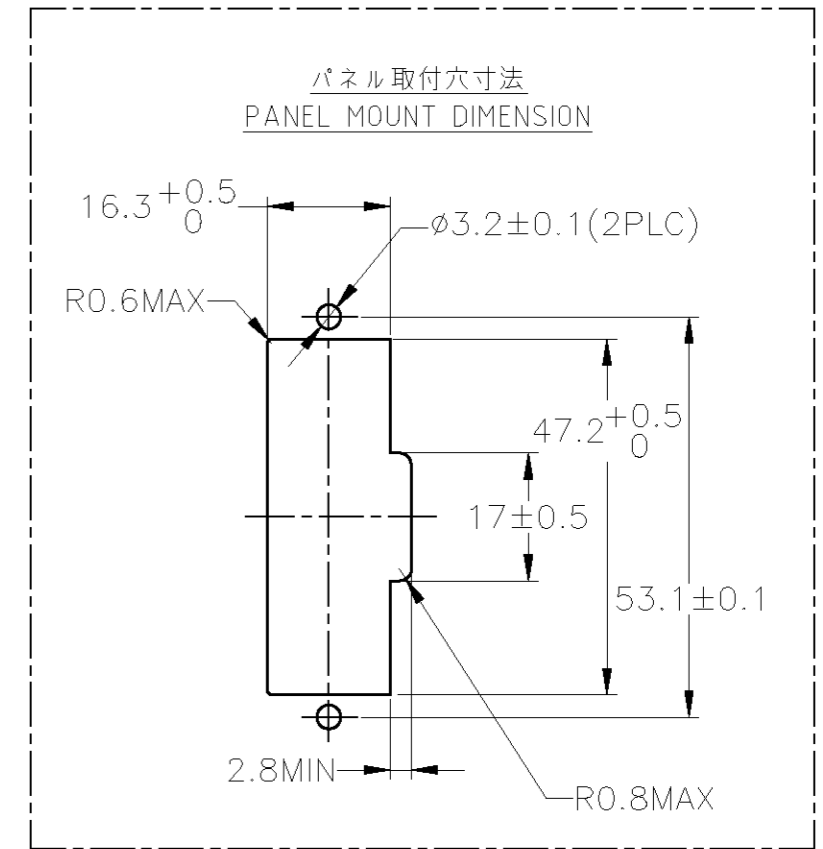

- MUST BE KEPT BETWEEN **-A-** AND 2
  - TO BE MATED WITH PLUG HOUSING SMOOTHLY
  - APPLIED TAB CONTACT; P/N 173633 AND 173645
  - APPLIED PLUG HOUSING; P/N 174952 etc
- A-** 面より2mmの範囲で測定
  - 相手ハウジングと所定の機能を満足して嵌合できること
  - 内装するタブコンタクトは型番173633、173645
  - 嵌合相手ハウジング型番174952 他

V-2	白 (WHITE)	1-174938-1
HB	橙 (ORANGE)	174938-8
	白 (WHITE)	174938-1
使用材料難燃グレード (FLAMMABILITY OF MATERIAL)	色 (COLOR)	型番 (PART NUMBER)

THIS DRAWING IS A CONTROLLED DOCUMENT.

DIMENSIONS: mm		TOLERANCES UNLESS OTHERWISE SPECIFIED:	
		0 PLC	±-
		1 PLC	±-
		2 PLC	±-
		3 PLC	±-
		4 PLC	±-
		ANGLES	±-
MATERIAL	PBT	FINISH	-

TOLERANCES UNLESS OTHERWISE SPECIFIED:	
10 ≥	±0.2
30 ≥	> 10 : ±0.25
	> 30 : ±0.3
ANGLE	±3°

DWN	S.FUJITA	08DEC08	Tyco Electronics Corporation Kawasaki, Japan
CHK	K.BETSUI	08DEC08	
APVD	K.BETSUI	08DEC08	
PRODUCT SPEC	-	-	
NAME			070 SERIES MULTILOCK CONNECTOR 20POSITION CAP HOUSING WIRE TO WIRE
APPLICATION SPEC	-	-	RESTRICTED TO
WEIGHT	-	-	SIZE
CUSTOMER DRAWING		A300779	CAGE CODE
		174938	DRAWING NO
		2:1	SCALE
		1 OF 1	SHEET
		A1	REV