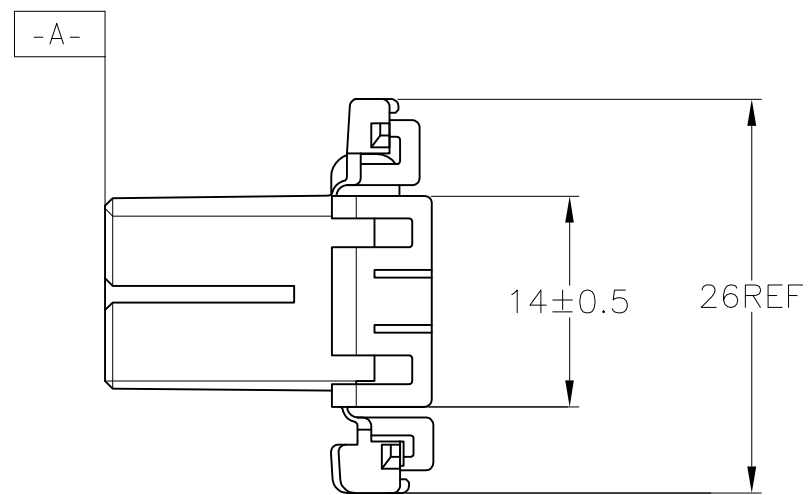

- MUST BE KEPT BETWEEN -A- AND 2
 - TO BE MATED WITH PLUG HOUSING SMOOTHLY
 - APPLIED TAB CONTACT; P/N 173630 AND 173631
 - APPLIED CAP HOUSING; P/N 174936 etc
- A- 面より2mmの範囲で測定
 - 相手ハウジングと所定の機能を満足して嵌合できること
 - 内装するタブコンタクトは型番173630、173631
 - 嵌合相手ハウジング型番174936 他

DWN: S.FUJITA 09DEC08	STE TE Connectivity		
CHK: K.BETSUI 09DEC08			
APVD: K.BETSUI 09DEC08	NAME: 070 SERIES MULTILOCK CONNECTOR 20POSITION PULG HOUSING		
PRODUCT SPEC: -	SIZE: A3	CAGE CODE: 00779	DRAWING NO: C-174952
APPLICATION SPEC: -	WEIGHT: 7.8 g	RESTRICTED TO: -	
CUSTOMER DRAWING	SCALE: 2:1	SHEET: 1 OF 1	REV: E5