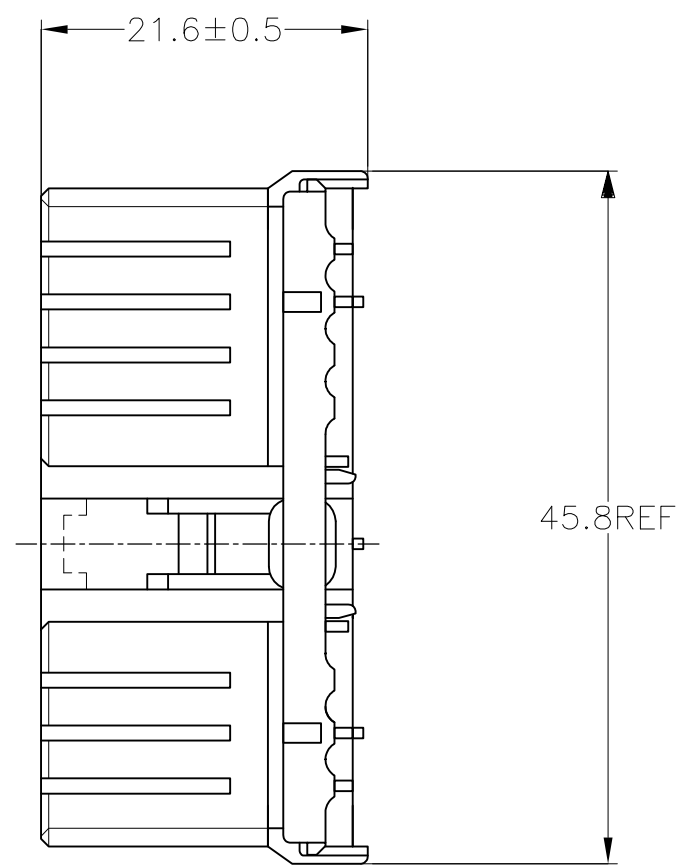

- MUST BE KEPT BETWEEN -A- AND 2
 - TO BE MATED WITH PLUG HOUSING SMOOTHLY
 - APPLIED TAB CONTACT; P/N 173630 AND 173631
 - APPLIED CAP HOUSING; P/N 174936 etc
- A- 面より2mmの範囲で測定
 - 相手ハウジングと所定の機能を満足して嵌合できること
 - 内装するタブコンタクトは型番173630、173631
 - 嵌合相手ハウジング型番174936 他

DWN: S.FUJITA 09DEC08	STE TE Connectivity		
CHK: K.BETSUI 09DEC08			
APVD: K.BETSUI 09DEC08	NAME: 070 SERIES MULTILOCK CONNECTOR 20POSITION PULG HOUSING		
PRODUCT SPEC: -	SIZE: A3	CAGE CODE: 00779	DRAWING NO: C-174952
APPLICATION SPEC: -	WEIGHT: 7.8 g	RESTRICTED TO: -	
CUSTOMER DRAWING	SCALE: 2:1	SHEET: 1 OF 1	REV: E5