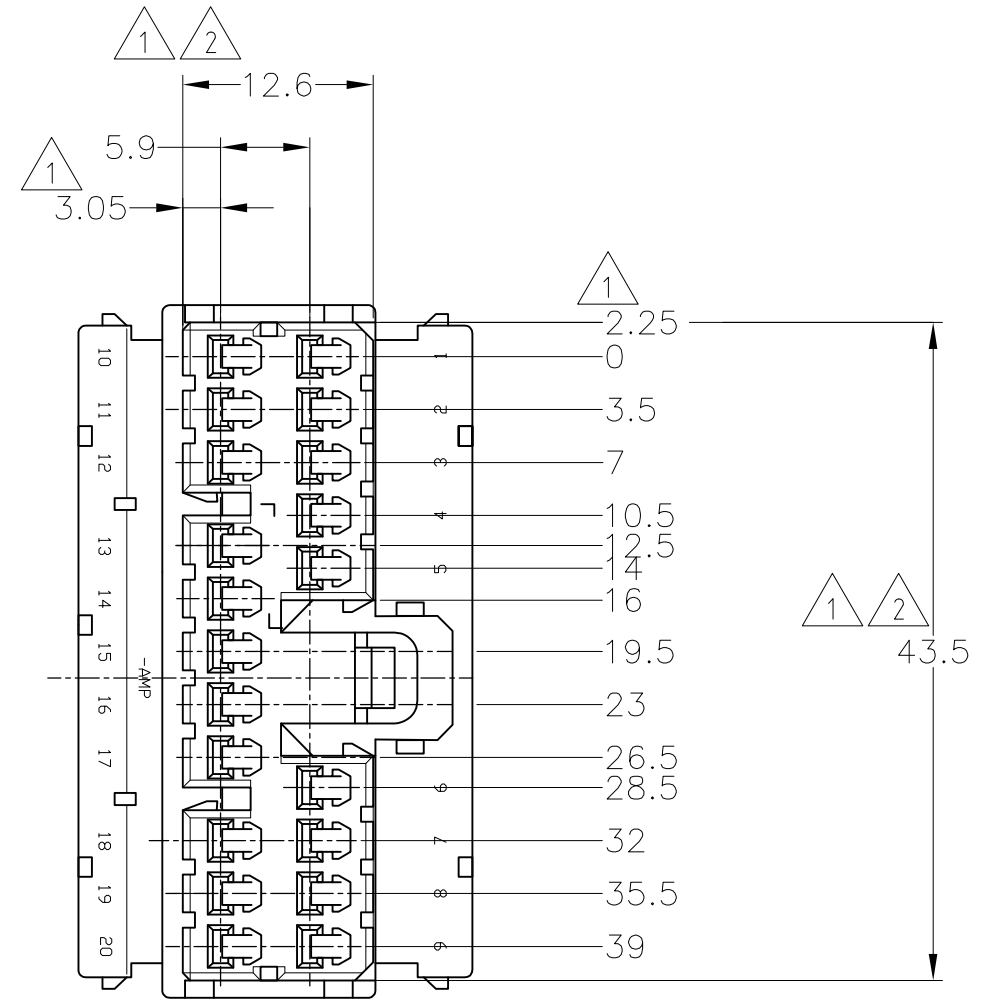

- MUST BE KEPT BETWEEN -A- AND 2
 - TO BE MATED WITH PLUG HOUSING SMOOTHLY
 - APPLIED TAB CONTACT; P/N 173630 AND 173631
 - APPLIED CAP HOUSING; P/N 174936 etc
- A- 面より2mmの範囲で測定
 - 相手ハウジングと所定の機能を満足して嵌合できること
 - 内装するタブコンタクトは型番173630、173631
 - 嵌合相手ハウジング型番174936 他

DWN: S.FUJITA 09DEC08	STE TE Connectivity		
CHK: K.BETSUI 09DEC08			
APVD: K.BETSUI 09DEC08	NAME: 070 SERIES MULTILOCK CONNECTOR 20POSITION PULG HOUSING		
PRODUCT SPEC: -	SIZE: A3	CAGE CODE: 00779	DRAWING NO: C-174952
APPLICATION SPEC: -	WEIGHT: 7.8 g	RESTRICTED TO: -	
CUSTOMER DRAWING	SCALE: 2:1	SHEET: 1 OF 1	REV: E5