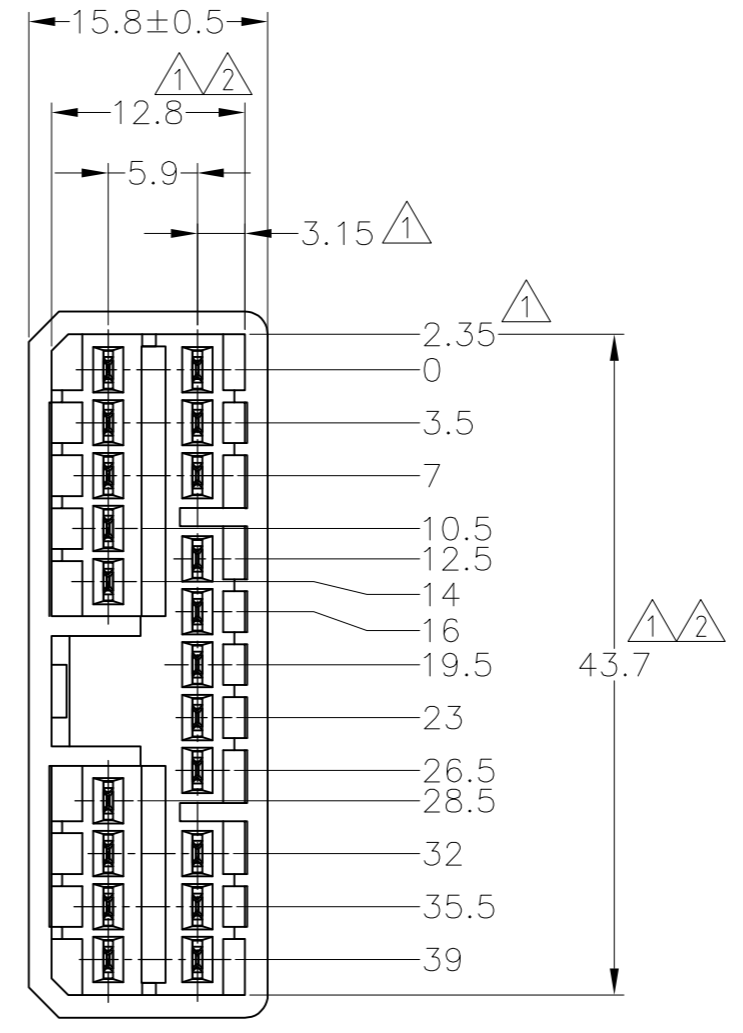

THIS DRAWING IS UNPUBLISHED. RELEASED FOR PUBLICATION
 © COPYRIGHT - By - ALL RIGHTS RESERVED.

LOC	DIST	REVISED					
J	-	P	LTR	DESCRIPTION	DATE	DWN	APVD
		E3		REVISED ECR-15-005789	15APR15	KF	RK

- △ A 面より2mmの範囲で測定。
- △ 相手ハウジングと所定の機能を満たして嵌合できること。
- 3. プリント基板への取付けは、JIS B1115又は1122, M3×6ナベ (2種又は4種)のタッピンネジで締付けた後ハンダ付けする。
- 4. 嵌合相手ハウジング型番：174952
- △ TO BE MEASURED BETWEEN [A] AND 2.
- △ TO BE MATED WITH PLUG HSG SMOOTHLY.
- 3. TO BE USE M3 TAPPING SCREW JIS B1115 OR 1122 (TYPE2 OR 4) BEFORE SOLDER.
- 4. APPLIDE PLUG HOUSING PART NUMBER : 174952

TOLERANCE UNLESS OTHERWISE SPECIFIED: 一般公差

0 < x ≤ 10	±0.2
10 < x ≤ 30	±0.25
30 < x ≤ 100	±0.3
ANGLE	±3°

THIS DRAWING IS A CONTROLLED DOCUMENT.

DIMENSIONS: 単位: 純 mm	TOLERANCES UNLESS OTHERWISE SPECIFIED: 一般公差	DWN T.SHINOHARA 26JUN07	TE Connectivity		
MATERIAL 材料 HOUSING: PBT CONTACT: BRASS	FINISH 仕上 -	CHK K.BETSUI 26JUN07	.070 SERIES MULTI-LOCK I/O CONN 20POSITION CAP HSG ASSEMBLY VERTICAL TYPE		
		APVD K.BETSUI 26JUN07	NAME 名称	RESTRICTED TO	
PRODUCT SPEC 108-5216 APPLICATION SPEC 取付適用規格 412-5520		WEIGHT 10.6 g	SIZE A2	CAGE CODE 00779	DRAWING NO 番号 C=174960
CUSTOMER DRAWING		SCALE 2:1	SHEET 1 of 1	REV E3	