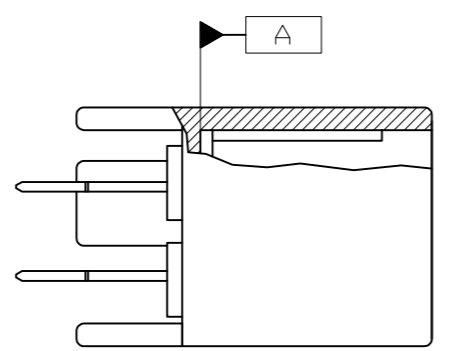

THIS DRAWING IS UNPUBLISHED. RELEASED FOR PUBLICATION
 © COPYRIGHT - By - ALL RIGHTS RESERVED.

LOC	DIST	REVISED					
J	-	P	LTR	DESCRIPTION	DATE	DWN	APVD
		E3		REVISED ECR-15-005789	15APR15	KF	RK

- △ A 面より2mmの範囲で測定。
- △ 相手ハウジングと所定の機能を満たして嵌合できること。
- 3. プリント基板への取付けは、JIS B1115又は1122, M3×6ナベ (2種又は4種)のタッピンネジで締付けた後ハンダ付けする。
- 4. 嵌合相手ハウジング型番：174952
- △ TO BE MEASURED BETWEEN [A] AND 2.
- △ TO BE MATED WITH PLUG HSG SMOOTHLY.
- 3. TO BE USE M3 TAPPING SCREW JIS B1115 OR 1122 (TYPE2 OR 4) BEFORE SOLDER.
- 4. APPLIDE PLUG HOUSING PART NUMBER : 174952

TOLERANCE UNLESS OTHERWISE SPECIFIED: 一般公差

0 < x ≤ 10	±0.2
10 < x ≤ 30	±0.25
30 < x ≤ 100	±0.3
ANGLE	±3°

THIS DRAWING IS A CONTROLLED DOCUMENT.

DIMENSIONS: 単位: 純 mm	TOLERANCES UNLESS OTHERWISE SPECIFIED: 一般公差	DWN T.SHINOHARA 26JUN07	TE Connectivity		
MATERIAL 材料 HOUSING: PBT CONTACT: BRASS	FINISH 仕上 -	CHK K.BETSUI 26JUN07	.070 SERIES MULTI-LOCK I/O CONN 20POSITION CAP HSG ASSEMBLY VERTICAL TYPE		
		APVD K.BETSUI 26JUN07	NAME 名称	RESTRICTED TO	
PRODUCT SPEC 108-5216 APPLICATION SPEC 取付適用規格 412-5520		WEIGHT 10.6 g	SIZE A2	CAGE CODE 00779	DRAWING NO 番号 C=174960
CUSTOMER DRAWING		SCALE 2:1	SHEET 1 of 1	REV E3	

SELECTIVE-TIN (MATTE)	SELECTIVE GOLD x 20	NATURAL 自然色	2-5174960-1
SELECTIVE-TIN	PRE-TIN x 20	NATURAL 自然色	3-174960-1
TIN-LEAD	SELECTIVE GOLD x 20	NATURAL 自然色	2-174960-1
	PRE-TIN x 20	YELLOW 黄色	1-174960-7
	PRE-TIN x 20	GRAY 灰色	1-174960-6
	PRE-TIN x 20	NATURAL 自然色	1-174960-1
SOLDERING SIDE 半田付け面	CONTACT SIDE 接触部側	COLOR 色	PART NUMBER 製品型番
	CONTACT FINISH コンタクト仕上		