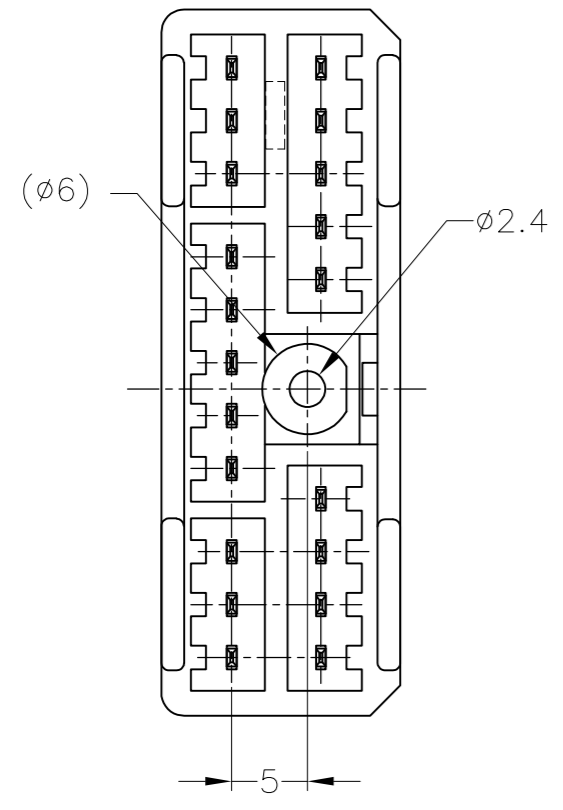

THIS DRAWING IS UNPUBLISHED. RELEASED FOR PUBLICATION
 © COPYRIGHT - By - ALL RIGHTS RESERVED.

LOC	DIST	REVISED					
J	-	P	LTR	DESCRIPTION	DATE	DWN	APVD
		E3		REVISED ECR-15-005789	15APR15	KF	RK

- △ A 面より2mmの範囲で測定。
- △ 相手ハウジングと所定の機能を満たして嵌合できること。
- 3. プリント基板への取付けは、JIS B1115又は1122, M3×6ナベ (2種又は4種)のタッピンネジで締付けた後ハンダ付けする。
- 4. 嵌合相手ハウジング型番：174952
- △ TO BE MEASURED BETWEEN [A] AND 2.
- △ TO BE MATED WITH PLUG HSG SMOOTHLY.
- 3. TO BE USE M3 TAPPING SCREW JIS B1115 OR 1122 (TYPE2 OR 4) BEFORE SOLDER.
- 4. APPLIDE PLUG HOUSING PART NUMBER : 174952

TOLERANCE UNLESS OTHERWISE SPECIFIED: 一般公差

0 < x ≤ 10	±0.2
10 < x ≤ 30	±0.25
30 < x ≤ 100	±0.3
ANGLE	±3°

THIS DRAWING IS A CONTROLLED DOCUMENT.

DIMENSIONS: 単位: 純 mm	TOLERANCES UNLESS OTHERWISE SPECIFIED: 一般公差	DWN T.SHINOHARA 26JUN07	TE Connectivity		
MATERIAL 材料 HOUSING: PBT CONTACT: BRASS	FINISH 仕上 -	CHK K.BETSUI 26JUN07	.070 SERIES MULTI-LOCK I/O CONN 20POSITION CAP HSG ASSEMBLY VERTICAL TYPE		
		APVD K.BETSUI 26JUN07	NAME 名称	RESTRICTED TO	
PRODUCT SPEC 108-5216 APPLICATION SPEC 取付適用規格 412-5520		WEIGHT 10.6 g	SIZE A2	CAGE CODE 00779	DRAWING NO 番号 C=174960
CUSTOMER DRAWING		SCALE 2:1	SHEET 1 of 1	REV E3	