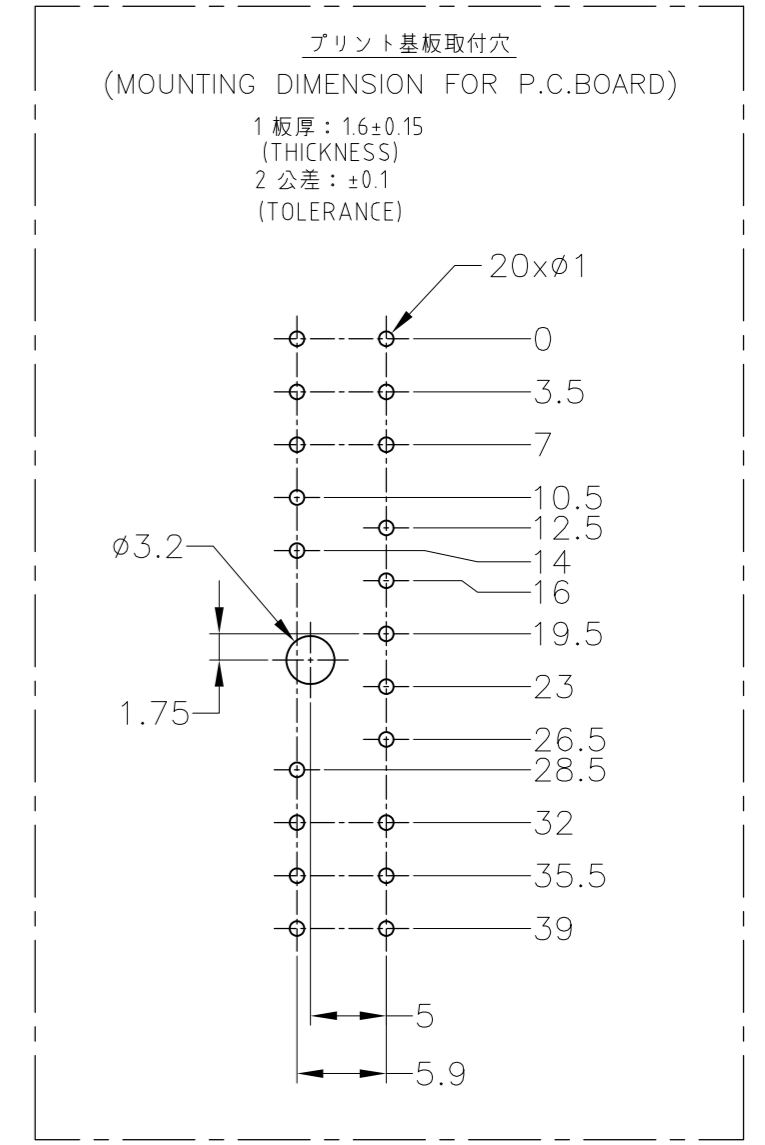

THIS DRAWING IS UNPUBLISHED. RELEASED FOR PUBLICATION
 © COPYRIGHT - By - ALL RIGHTS RESERVED.

LOC	DIST	REVISED					
J	-	P	LTR	DESCRIPTION	DATE	DWN	APVD
		E3		REVISED ECR-15-005789	15APR15	KF	RK

- △ A 面より2mmの範囲で測定。
- △ 相手ハウジングと所定の機能を満たして嵌合できること。
- 3. プリント基板への取付けは、JIS B1115又は1122, M3×6ナベ (2種又は4種)のタッピンネジで締付けた後ハンダ付けする。
- 4. 嵌合相手ハウジング型番：174952
- △ TO BE MEASURED BETWEEN [A] AND 2.
- △ TO BE MATED WITH PLUG HSG SMOOTHLY.
- 3. TO BE USE M3 TAPPING SCREW JIS B1115 OR 1122 (TYPE2 OR 4) BEFORE SOLDER.
- 4. APPLIDE PLUG HOUSING PART NUMBER : 174952

TOLERANCE UNLESS OTHERWISE SPECIFIED: 一般公差

0 < x ≤ 10	±0.2
10 < x ≤ 30	±0.25
30 < x ≤ 100	±0.3
ANGLE	±3°

THIS DRAWING IS A CONTROLLED DOCUMENT.

DIMENSIONS: 単位: 純 mm	TOLERANCES UNLESS OTHERWISE SPECIFIED: 一般公差	DWN T.SHINOHARA 26JUN07	TE Connectivity		
MATERIAL 材料 HOUSING: PBT CONTACT: BRASS	FINISH 仕上 -	CHK K.BETSUI 26JUN07	.070 SERIES MULTI-LOCK I/O CONN 20POSITION CAP HSG ASSEMBLY VERTICAL TYPE		
		APVD K.BETSUI 26JUN07	NAME 名称	RESTRICTED TO	
PRODUCT SPEC 108-5216 APPLICATION SPEC 取付適用規格 412-5520		WEIGHT 10.6 g	SIZE A2	CAGE CODE 00779	DRAWING NO 番号 C=174960
CUSTOMER DRAWING		SCALE 2:1	SHEET 1 of 1	REV E3	

SELECTIVE-TIN (MATTE)	SELECTIVE GOLD x 20	NATURAL 自然色	2-5174960-1
SELECTIVE-TIN	PRE-TIN x 20	NATURAL 自然色	3-174960-1
TIN-LEAD	SELECTIVE GOLD x 20	NATURAL 自然色	2-174960-1
	PRE-TIN x 20	YELLOW 黄色	1-174960-7
	PRE-TIN x 20	GRAY 灰色	1-174960-6
	PRE-TIN x 20	NATURAL 自然色	1-174960-1
SOLDERING SIDE 半田付け面	CONTACT SIDE 接触部側	COLOR 色	PART NUMBER 製品型番
	CONTACT FINISH コンタクト仕上		