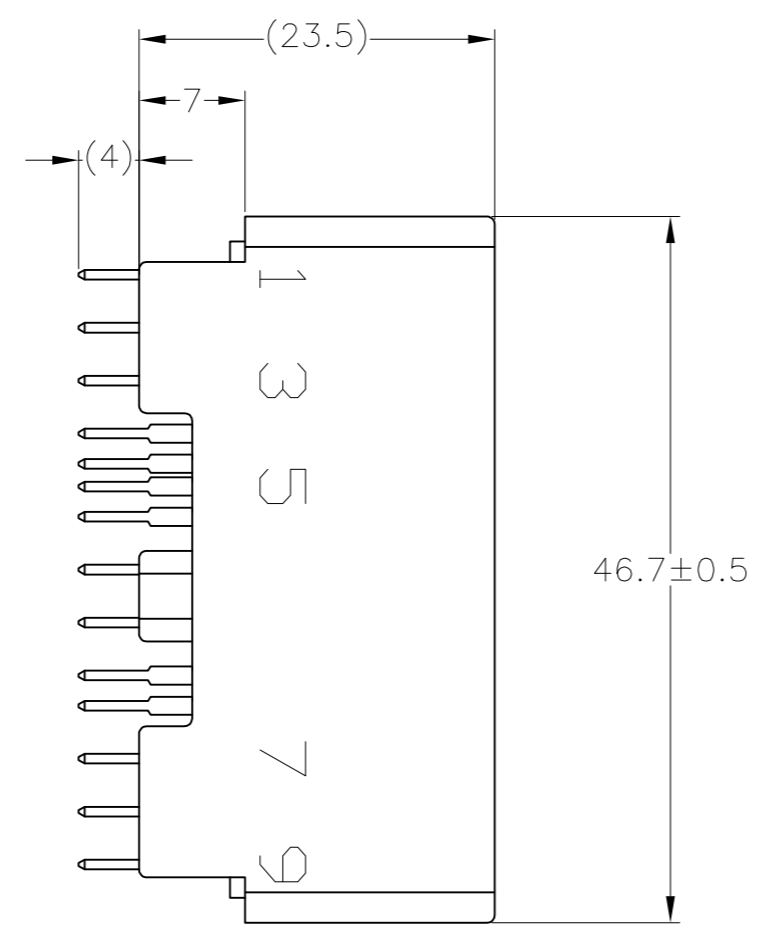

THIS DRAWING IS UNPUBLISHED. RELEASED FOR PUBLICATION
 © COPYRIGHT - By - ALL RIGHTS RESERVED.

LOC	DIST	REVISED					
J	-	P	LTR	DESCRIPTION	DATE	DWN	APVD
		E3		REVISED ECR-15-005789	15APR15	KF	RK

- △ A 面より2mmの範囲で測定。
- △ 相手ハウジングと所定の機能を満たして嵌合できること。
- 3. プリント基板への取付けは、JIS B1115又は1122, M3×6ナベ (2種又は4種)のタッピンネジで締付けた後ハンダ付けする。
- 4. 嵌合相手ハウジング型番：174952
- △ TO BE MEASURED BETWEEN [A] AND 2.
- △ TO BE MATED WITH PLUG HSG SMOOTHLY.
- 3. TO BE USE M3 TAPPING SCREW JIS B1115 OR 1122 (TYPE2 OR 4) BEFORE SOLDER.
- 4. APPLIDE PLUG HOUSING PART NUMBER : 174952

TOLERANCE UNLESS OTHERWISE SPECIFIED: 一般公差

0 < x ≤ 10	±0.2
10 < x ≤ 30	±0.25
30 < x ≤ 100	±0.3
ANGLE	±3°

THIS DRAWING IS A CONTROLLED DOCUMENT.

DIMENSIONS: 単位: 純 mm	TOLERANCES UNLESS OTHERWISE SPECIFIED: 一般公差	DWN T.SHINOHARA 26JUN07	TE Connectivity		
MATERIAL 材料 HOUSING: PBT CONTACT: BRASS	FINISH 仕上 -	CHK K.BETSUI 26JUN07	.070 SERIES MULTI-LOCK I/O CONN 20POSITION CAP HSG ASSEMBLY VERTICAL TYPE		
		APVD K.BETSUI 26JUN07	NAME 名称	RESTRICTED TO	
PRODUCT SPEC 108-5216 APPLICATION SPEC 取付適用規格 412-5520		WEIGHT 10.6 g	SIZE A2	CAGE CODE 00779	DRAWING NO 番号 C=174960
CUSTOMER DRAWING		SCALE 2:1	SHEET 1 of 1	REV E3	

SELECTIVE-TIN (MATTE)	SELECTIVE GOLD x 20	NATURAL 自然色	2-5174960-1
SELECTIVE-TIN	PRE-TIN x 20	NATURAL 自然色	3-174960-1
TIN-LEAD	SELECTIVE GOLD x 20	NATURAL 自然色	2-174960-1
	PRE-TIN x 20	YELLOW 黄色	1-174960-7
	PRE-TIN x 20	GRAY 灰色	1-174960-6
	PRE-TIN x 20	NATURAL 自然色	1-174960-1
SOLDERING SIDE 半田付け面	CONTACT SIDE 接触部側	COLOR 色	PART NUMBER 製品型番
	CONTACT FINISH コンタクト仕上		