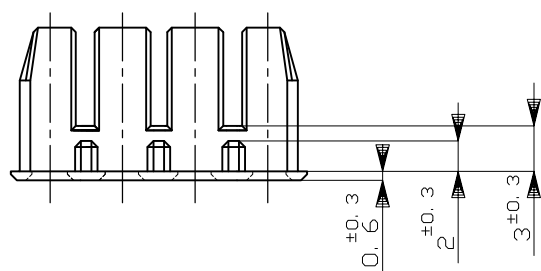

THIS DRAWING IS UNPUBLISHED.

RELEASED FOR PUBLICATION

ALL RIGHTS RESERVED.

© COPYRIGHT - By -

REVISIONS

P	LTR	DESCRIPTION	DATE	DWN	APVD
	C2	REVISED	ECR-18-009736	22JUN2018	TS HY

SECTION
断面 A-A
(尺度 5:1)

- 1. 本品は、プラグハウジング型番 174982及び 2822393に装着される
 - 2. 製品規格 ; 108-5262
-
- 1. TO BE MATED WITH PLUG HOUSING PART NUMBER 174982 AND 2822393
 - 2. PRODUCT SPECIFICATION ; 108-5262

THIS DRAWING IS A CONTROLLED DOCUMENT.

DIMENSIONS:	TOLERANCES UNLESS OTHERWISE SPECIFIED:
mm	
	0 PLC ± -
	1 PLC ± -
	2 PLC ± -
	3 PLC ± -
	4 PLC ± -
	ANGLES ± -
	FINISH -

MATERIAL PBT

DWN	K.ODA	12/18'87
CHK	M.NOGUCHI	12/18'87
APVD	M.NOGUCHI	11/4'88
PRODUCT SPEC	SEE NOTE 2	
APPLICATION SPEC	-	
WEIGHT	0.6 g	