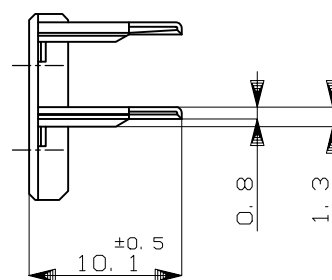

THIS DRAWING IS UNPUBLISHED.

RELEASED FOR PUBLICATION

ALL RIGHTS RESERVED.

© COPYRIGHT - By -

REVISIONS

P	LTR	DESCRIPTION	DATE	DWN	APVD
	C2	REVISED	ECR-18-009736	22JUN2018	TS HY

SECTION
断面 A-A
(尺度 5:1)

- 1. 本品は、プラグハウジング型番 174982及び 2822393に装着される
 - 2. 製品規格 ; 108-5262
-
- 1. TO BE MATED WITH PLUG HOUSING PART NUMBER 174982 AND 2822393
 - 2. PRODUCT SPECIFICATION ; 108-5262

THIS DRAWING IS A CONTROLLED DOCUMENT.

DIMENSIONS:	TOLERANCES UNLESS OTHERWISE SPECIFIED:
mm	
	0 PLC ± -
	1 PLC ± -
	2 PLC ± -
	3 PLC ± -
	4 PLC ± -
	ANGLES ± -
	FINISH -

MATERIAL PBT

DWN	K.ODA	12/18'87
CHK	M.NOGUCHI	12/18'87
APVD	M.NOGUCHI	11/4'88
PRODUCT SPEC	SEE NOTE 2	
APPLICATION SPEC	-	
WEIGHT	0.6 g	