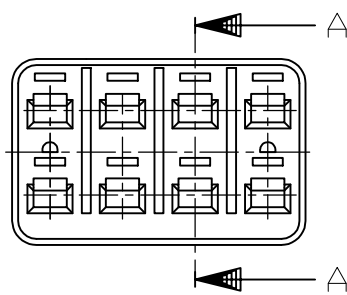

THIS DRAWING IS UNPUBLISHED.

RELEASED FOR PUBLICATION

ALL RIGHTS RESERVED.

© COPYRIGHT - By -

REVISIONS

P	LTR	DESCRIPTION	DATE	DWN	APVD
	C2	REVISED	ECR-18-009736	22JUN2018	TS HY

SECTION
断面 A-A
(尺度 5:1)

- 1. 本品は、プラグハウジング型番 174982及び 2822393に装着される
 - 2. 製品規格 ; 108-5262
-
- 1. TO BE MATED WITH PLUG HOUSING PART NUMBER 174982 AND 2822393
 - 2. PRODUCT SPECIFICATION ; 108-5262

THIS DRAWING IS A CONTROLLED DOCUMENT.

DIMENSIONS:	TOLERANCES UNLESS OTHERWISE SPECIFIED:
mm	
	0 PLC ± -
	1 PLC ± -
	2 PLC ± -
	3 PLC ± -
	4 PLC ± -
	ANGLES ± -
	FINISH -

MATERIAL PBT

DWN	K.ODA	12/18'87
CHK	M.NOGUCHI	12/18'87
APVD	M.NOGUCHI	11/4'88
PRODUCT SPEC	SEE NOTE 2	
APPLICATION SPEC	-	
WEIGHT	0.6 g	