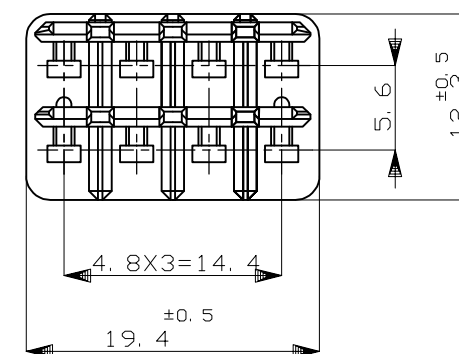

THIS DRAWING IS UNPUBLISHED.

RELEASED FOR PUBLICATION

ALL RIGHTS RESERVED.

© COPYRIGHT - By -

REVISIONS

P	LTR	DESCRIPTION	DATE	DWN	APVD
	C2	REVISED	ECR-18-009736	22JUN2018	TS HY

SECTION
断面 A-A
(尺度 5:1)

- 1. 本品は、プラグハウジング型番 174982及び 2822393に装着される
 - 2. 製品規格 ; 108-5262
-
- 1. TO BE MATED WITH PLUG HOUSING PART NUMBER 174982 AND 2822393
 - 2. PRODUCT SPECIFICATION ; 108-5262

THIS DRAWING IS A CONTROLLED DOCUMENT.

DIMENSIONS:	TOLERANCES UNLESS OTHERWISE SPECIFIED:
mm	
	0 PLC ± -
	1 PLC ± -
	2 PLC ± -
	3 PLC ± -
	4 PLC ± -
	ANGLES ± -
	FINISH -

MATERIAL PBT

DWN	K.ODA	12/18'87
CHK	M.NOGUCHI	12/18'87
APVD	M.NOGUCHI	11/4'88
PRODUCT SPEC	SEE NOTE 2	
APPLICATION SPEC	-	
WEIGHT	0.6 g	