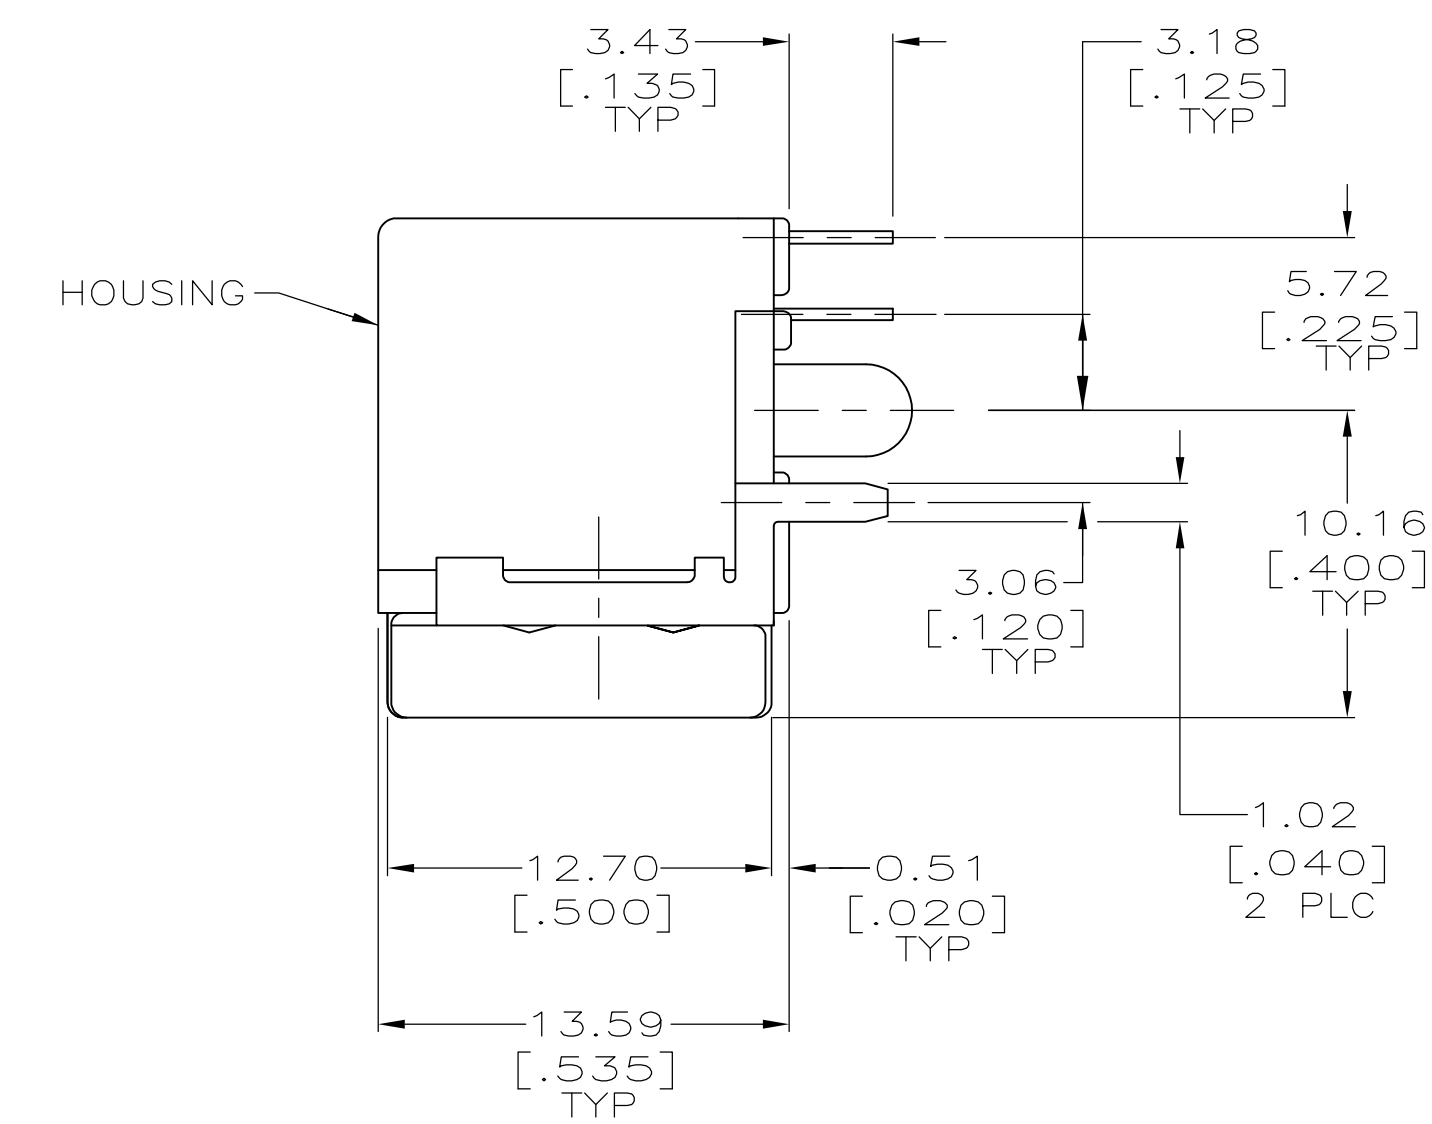

1. PREFIX AND SUFFIX NUMBERS MUST MATCH THOSE ON PLUG ASSEMBLY FOR PARTS TO MATE.
2. POLYESTER, FLAME RETARDANT, UL 94V-0 RATED, GLASS FILLED, BLACK.
3. 3.81µm [.000150] MIN BRIGHT TIN OVER 1.27µm [.000050] MIN NICKEL.
4. 1.27µm [.000050] MIN GOLD ON MATING SURFACE FOR A LENGTH OF 2.54 [.100] MIN, 3.81µm [.000150] MIN MATTE TIN ON OPPOSITE END FOR A LENGTH OF 3.81 [.150] MIN, BOTH OVER 1.27µm [.000050] MIN NICKEL ON ENTIRE CONTACT.
5. NUMBERS 13, 14, 15, 16 OR LETTER P TO APPEAR ON LOWER RIGHT REAR OF HOUSING IN AREA INDICATED.
6. PACKAGE IN TUBES.
7. DIMENSION INDICATES CONTACT MATING AREA.
8. PLATING MEASUREMENT POINT.

SECTION J-J

OBSOLETE	E	5-1761195-1
	A	1-1761195-1
KEY I.D. LETTER		PART NO

THIS DRAWING IS A CONTROLLED DOCUMENT. DIMENSIONING AND TOLERANCING PER ASME Y14.5M-2009		DIN B MCMASIER 18FEB04	TE Connectivity	
DIMENSIONS: mm [INCHES]		CIK C ROHDE 30APR04	NAME	
TOLERANCES UNLESS OTHERWISE SPECIFIED:		APVD M WALMSLEY 30APR04	PRODUCT SPEC	
0 PLC ± -	1 PLC ± -	108-2047		
2 PLC ± -	3 PLC ± 0.38 [.015]	APPLICATION SPEC		
4 PLC ± -	ANGLES ± -	114-2081		
MATERIAL	FINISH	WEIGHT	SIZE	CAGE CODE
			A1	00779
CUSTOMER DRAWING		DRAWING NO		RESTRICTED TO
		C=1761195		
		SCALE	SHEET	REV
		4:1	1 of 1	B