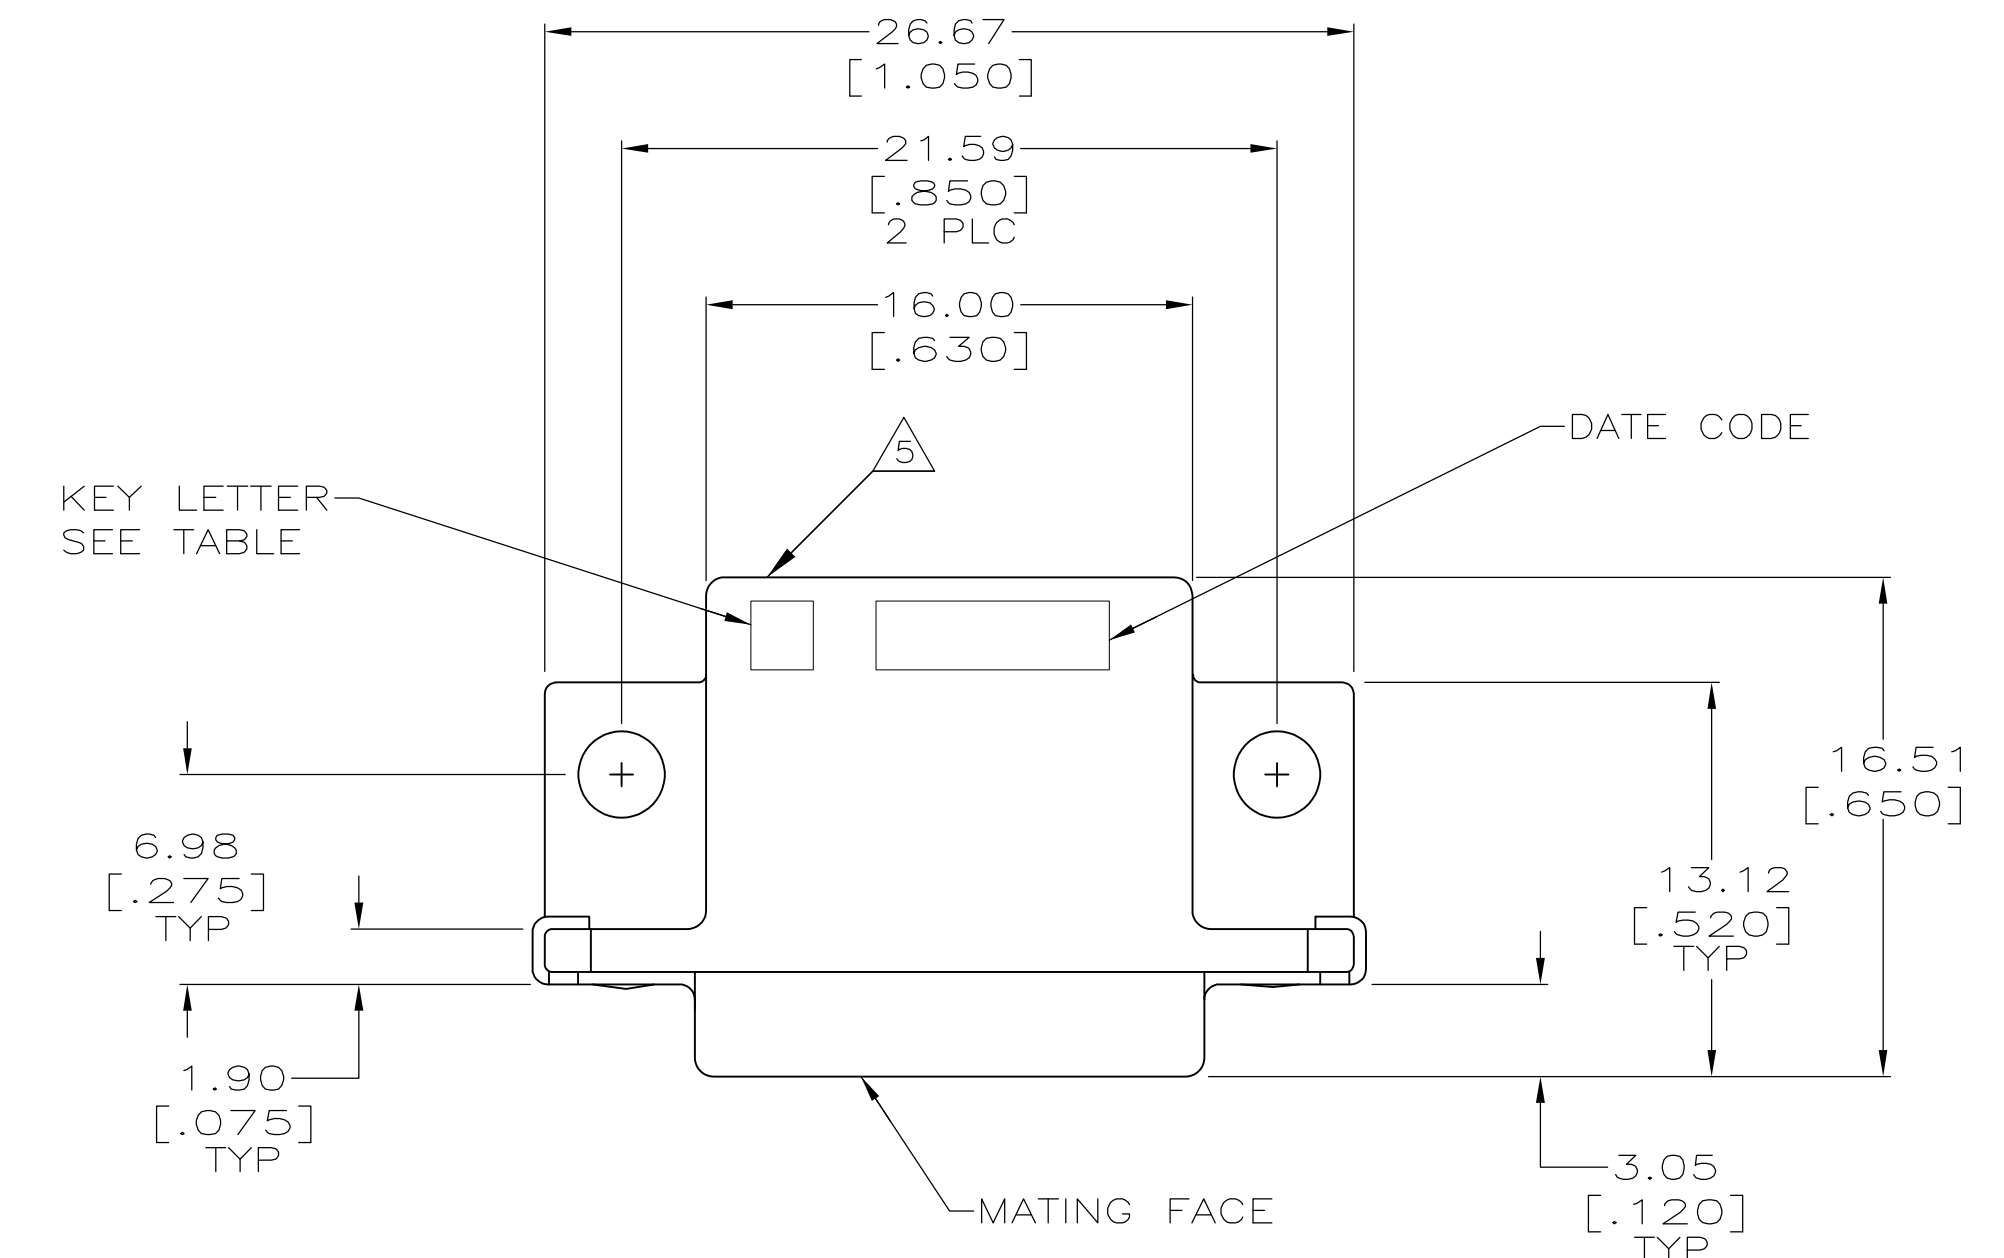

1. PREFIX AND SUFFIX NUMBERS MUST MATCH THOSE ON PLUG ASSEMBLY FOR PARTS TO MATE.
2. POLYESTER, FLAME RETARDANT, UL 94V-0 RATED, GLASS FILLED, BLACK.
3. 3.81µm [.000150] MIN BRIGHT TIN OVER 1.27µm [.000050] MIN NICKEL.
4. 1.27µm [.000050] MIN GOLD ON MATING SURFACE FOR A LENGTH OF 2.54 [.100] MIN, 3.81µm [.000150] MIN MATTE TIN ON OPPOSITE END FOR A LENGTH OF 3.81 [.150] MIN, BOTH OVER 1.27µm [.000050] MIN NICKEL ON ENTIRE CONTACT.
5. NUMBERS 13, 14, 15, 16 OR LETTER P TO APPEAR ON LOWER RIGHT REAR OF HOUSING IN AREA INDICATED.
6. PACKAGE IN TUBES.
7. DIMENSION INDICATES CONTACT MATING AREA.
8. PLATING MEASUREMENT POINT.

SECTION J-J

OBSOLETE	E	5-1761195-1
	A	1-1761195-1
KEY I.D. LETTER		PART NO

THIS DRAWING IS A CONTROLLED DOCUMENT. DIMENSIONING AND TOLERANCING PER ASME Y14.5M-2009		DIN B MCMASIER 18FEB04	TE Connectivity	
DIMENSIONS: mm [INCHES]		CIK C ROHDE 30APR04	NAME	
TOLERANCES UNLESS OTHERWISE SPECIFIED:		APVD M WALMSLEY 30APR04	PRODUCT SPEC	
0 PLC ± -	1 PLC ± -	108-2047		
2 PLC ± -	3 PLC ± 0.38 [.015]	APPLICATION SPEC		
4 PLC ± -	ANGLES ± -	114-2081		
MATERIAL	FINISH	WEIGHT	SIZE	CAGE CODE
			A1	00779
CUSTOMER DRAWING		DRAWING NO		RESTRICTED TO
		C=1761195		
		SCALE	SHEET	REV
		4:1	1 of 1	B