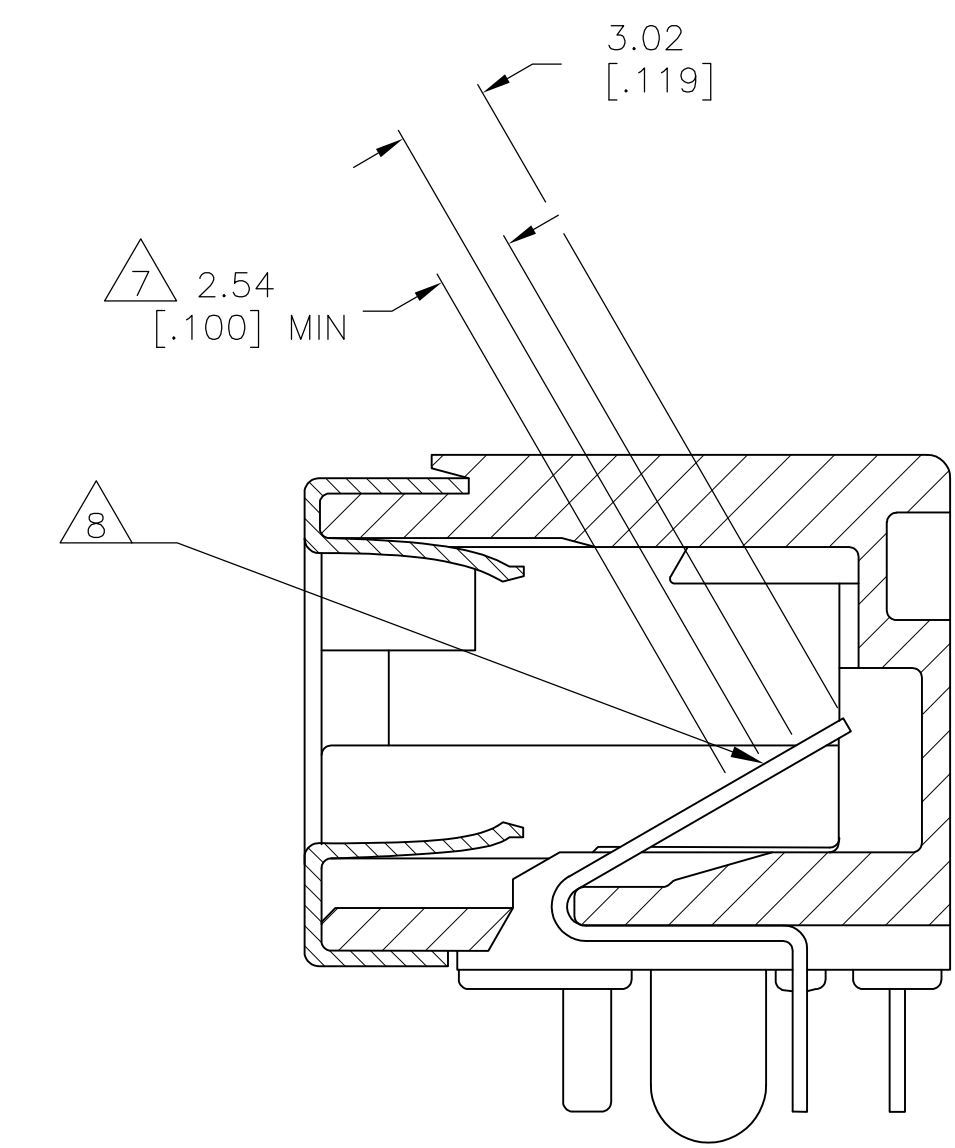

1. PREFIX AND SUFFIX NUMBERS MUST MATCH THOSE ON PLUG ASSEMBLY FOR PARTS TO MATE.
2. POLYESTER, FLAME RETARDANT, UL 94V-0 RATED, GLASS FILLED, BLACK.
3. 3.81µm [.000150] MIN BRIGHT TIN OVER 1.27µm [.000050] MIN NICKEL.
4. 1.27µm [.000050] MIN GOLD ON MATING SURFACE FOR A LENGTH OF 2.54 [.100] MIN, 3.81µm [.000150] MIN MATTE TIN ON OPPOSITE END FOR A LENGTH OF 3.81 [.150] MIN, BOTH OVER 1.27µm [.000050] MIN NICKEL ON ENTIRE CONTACT.
5. NUMBERS 13, 14, 15, 16 OR LETTER P TO APPEAR ON LOWER RIGHT REAR OF HOUSING IN AREA INDICATED.
6. PACKAGE IN TUBES.
7. DIMENSION INDICATES CONTACT MATING AREA.
8. PLATING MEASUREMENT POINT.

SECTION J-J

OBSOLETE	E	5-1761195-1
	A	1-1761195-1
KEY I.D. LETTER		PART NO

THIS DRAWING IS A CONTROLLED DOCUMENT. DIMENSIONING AND TOLERANCING PER ASME Y14.5M-2009		DIN B MCMASIER 18FEB04	TE Connectivity	
DIMENSIONS: mm [INCHES]		CIK C ROHDE 30APR04	NAME	
TOLERANCES UNLESS OTHERWISE SPECIFIED:		APVD M WALMSLEY 30APR04	PRODUCT SPEC	
0 PLC ± -	1 PLC ± -	108-2047		
2 PLC ± -	3 PLC ± 0.38 [.015]	APPLICATION SPEC		
4 PLC ± -	ANGLES ± -	114-2081		
MATERIAL	FINISH	WEIGHT	SIZE	CAGE CODE
			A1	00779
CUSTOMER DRAWING		DRAWING NO		RESTRICTED TO
		C=1761195		
		SCALE	SHEET	REV
		4:1	1 of 1	B