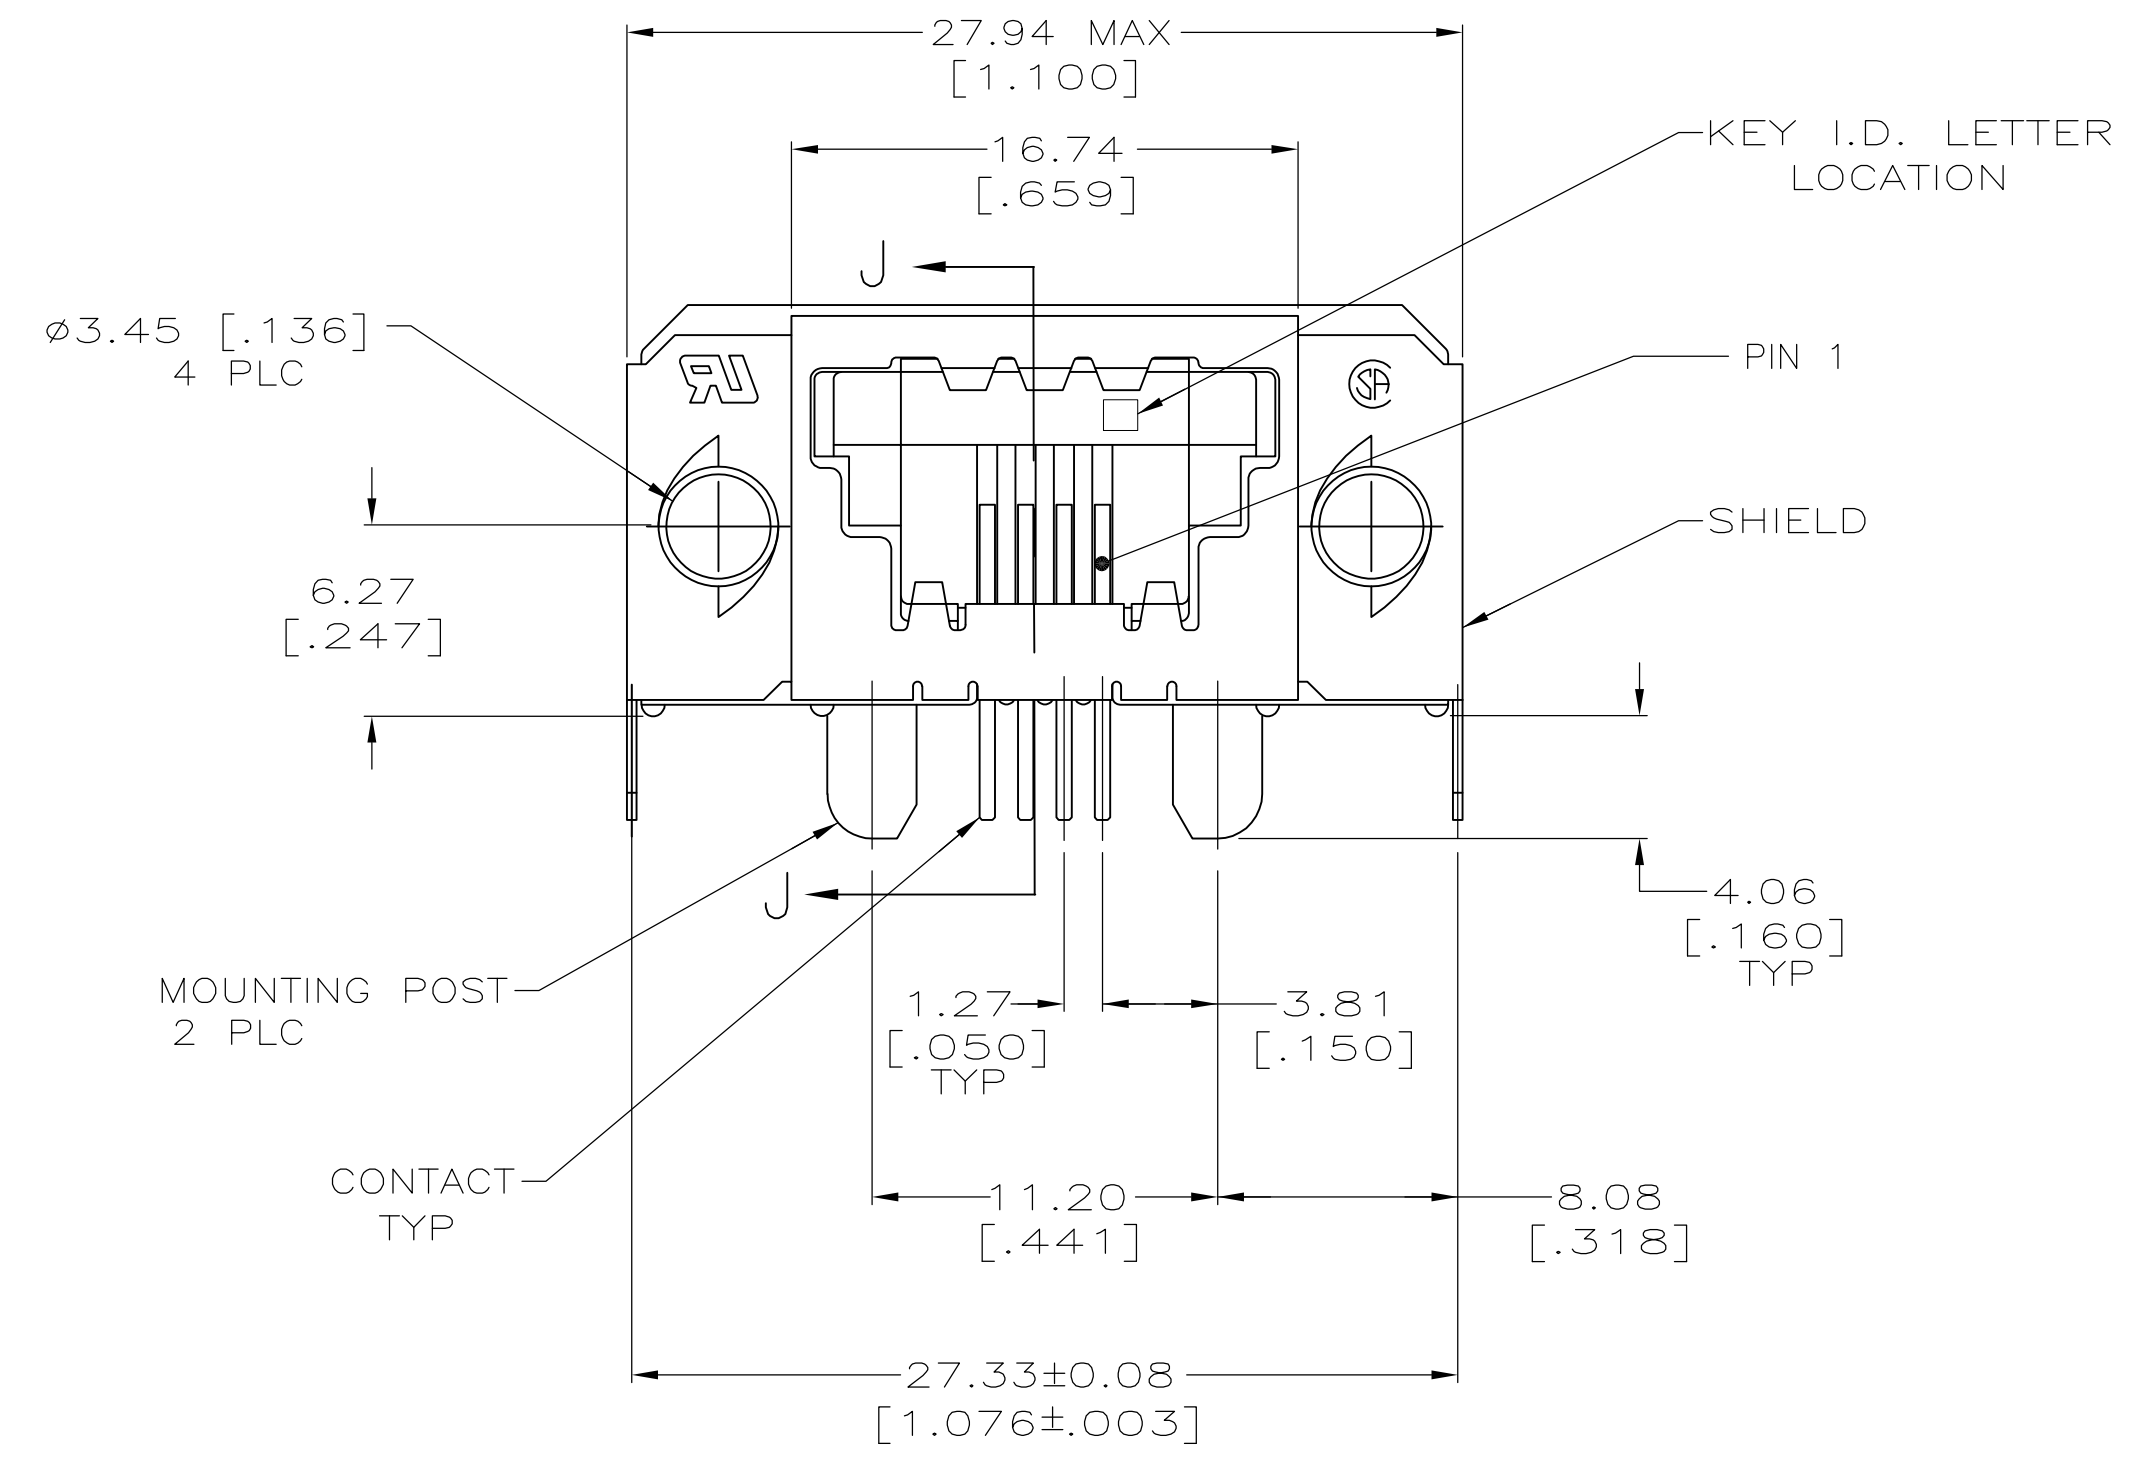

1. PREFIX AND SUFFIX NUMBERS MUST MATCH THOSE ON PLUG ASSEMBLY FOR PARTS TO MATE.
2. POLYESTER, FLAME RETARDANT, UL 94V-0 RATED, GLASS FILLED, BLACK.
3. 3.81µm [.000150] MIN BRIGHT TIN OVER 1.27µm [.000050] MIN NICKEL.
4. 1.27µm [.000050] MIN GOLD ON MATING SURFACE FOR A LENGTH OF 2.54 [.100] MIN, 3.81µm [.000150] MIN MATTE TIN ON OPPOSITE END FOR A LENGTH OF 3.81 [.150] MIN, BOTH OVER 1.27µm [.000050] MIN NICKEL ON ENTIRE CONTACT.
5. NUMBERS 13, 14, 15, 16 OR LETTER P TO APPEAR ON LOWER RIGHT REAR OF HOUSING IN AREA INDICATED.
6. PACKAGE IN TUBES.
7. DIMENSION INDICATES CONTACT MATING AREA.
8. PLATING MEASUREMENT POINT.

SECTION J-J

OBSOLETE	E	5-1761195-1
	A	1-1761195-1
KEY I.D. LETTER		PART NO

THIS DRAWING IS A CONTROLLED DOCUMENT. DIMENSIONING AND TOLERANCING PER ASME Y14.5M-2009		DIN B MCMASIER 18FEB04	TE Connectivity	
DIMENSIONS: mm [INCHES]		CIK C ROHDE 30APR04	NAME	
TOLERANCES UNLESS OTHERWISE SPECIFIED:		APVD M WALMSLEY 30APR04	PRODUCT SPEC	
0 PLC ± -	1 PLC ± -	108-2047		
2 PLC ± -	3 PLC ± 0.38 [.015]	APPLICATION SPEC		
4 PLC ± -	ANGLES ± -	114-2081		
MATERIAL	FINISH	WEIGHT	SIZE	CAGE CODE
			A1	00779
CUSTOMER DRAWING		DRAWING NO		RESTRICTED TO
		C=1761195		
		SCALE	SHEET	REV
		4:1	1 of 1	B