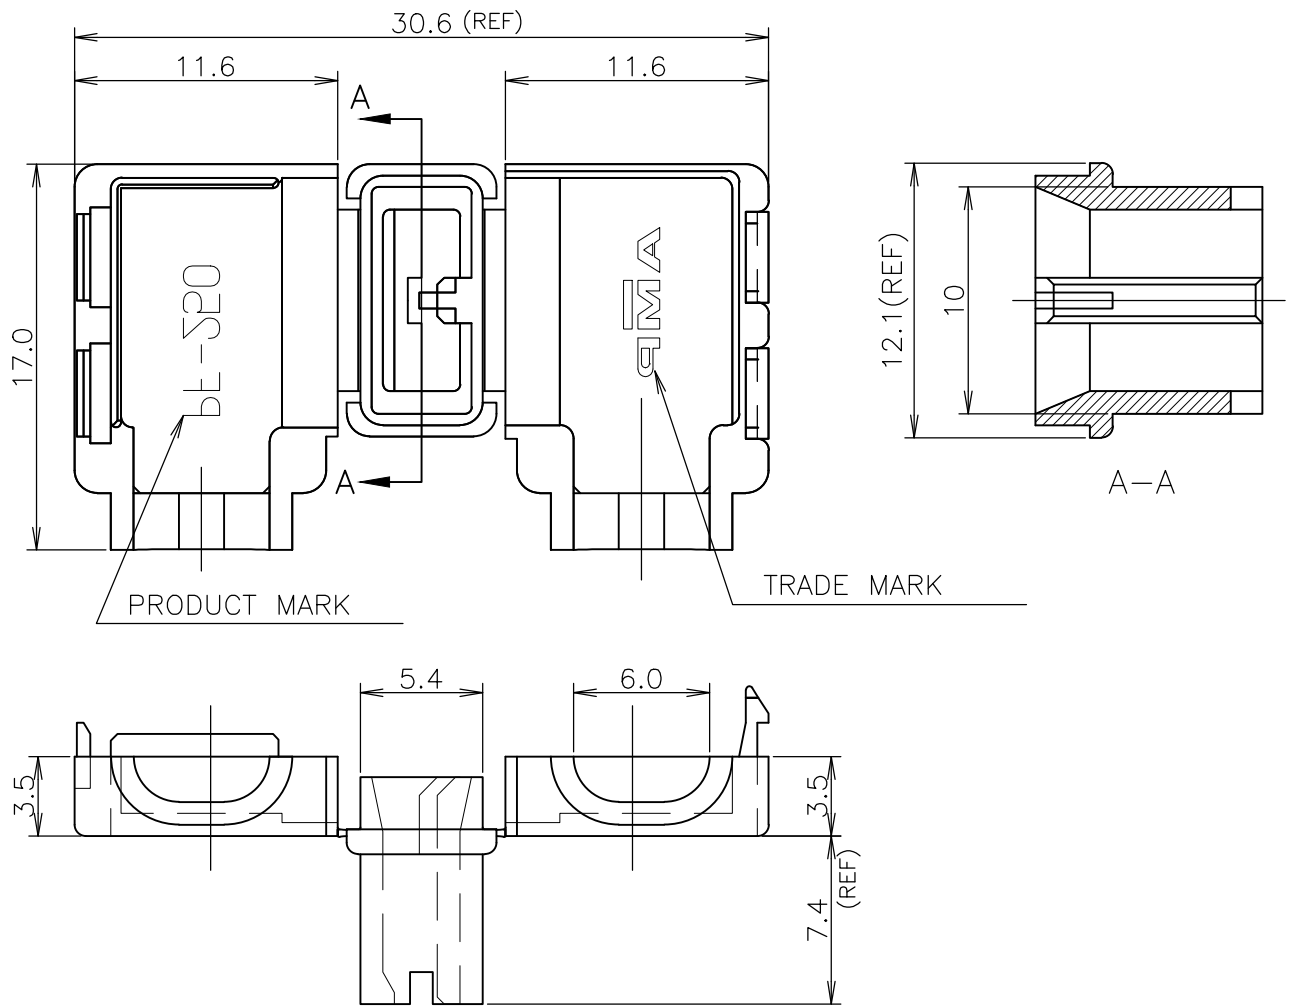

LOC J	DIST /	REVISIONS			DATE	DWN	APVD
P	LTR	DESCRIPTION					
	H6	REVISED PER ECR-20-008104			07AUG2020	LZ	EW

1 APPLICABLE CONTACT P/N: 175057-1

2 OBSOLETE PARTS: OBSOLETE CIS STERAMLINING PER D.RENAUD/D.SINSI

3 OBSOLETE PARTS

3	GWT,94V-0	(NATURAL)	~~7-176497-1~~
	94V-0	(BLACK)	1-176497-9
	94V-0	(RED)	1-176497-7
	94V-0	(BLUE)	1-176497-6
	94V-0	(YELLOW)	1-176497-4
	94V-0	(NATURAL)	1-176497-1
	94V-2	(BLACK)	176497-9
	94V-2	(NATURAL)	176497-1
	UL GRADE	(COLOR)	(P/N)

GENERAL TOLERANCE	
10 ≥	±0.2
30 ≥ > 10:	±0.25
100 ≥ > 30:	±0.3
ANGLES: ±3°	

RELEASED FOR PUBLICATION

ALL RIGHTS RESERVED.

THIS DRAWING IS UNPUBLISHED.

By -

© COPYRIGHT

DIMENSIONS:
mm

TOLERANCES UNLESS OTHERWISE SPECIFIED:

0 PLC	± -
1 PLC	± -
2 PLC	± -
3 PLC	± -
4 PLC	± -
ANGLES	± -

DWN	Y.FUJITA	10NOV1989
CHK	Y.FUJITA	10NOV1989
APVD	N.ONOUE	11NOV1989
PRODUCT SPEC		
APPLICATION SPEC		
WEIGHT		

WIRE RANGE	INSULATION DIA
MATERIAL	FINISH
6/6 NYLON(SEE TABLE) 仕上	
2.8~4.2 mmφ	
NAME	
ONE TOUCH SLEEVE	
250 SERIES FLAG POSITIVE LOCK-EX	
SIZE	CAGE CODE
A4	00779
DRAWING NO	RESTRICTED TO
C-176497	

TE Connectivity

CUSTOMER DRAWING

SCALE NTS SHEET 1 OF 1 REV H6