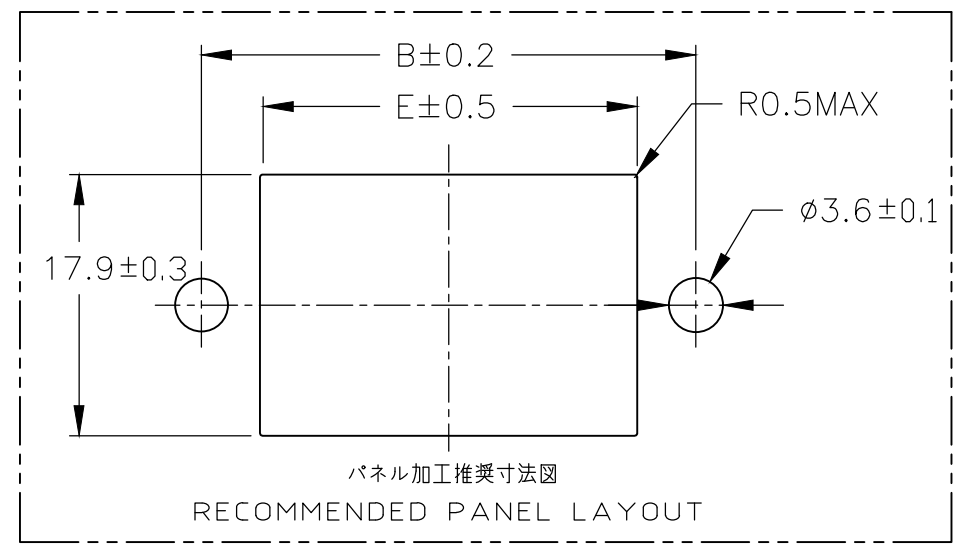

THIS DRAWING IS UNPUBLISHED. RELEASED FOR PUBLICATION
© COPYRIGHT 1994 By - ALL RIGHTS RESERVED.

LOC	DIST	REVISIONS					
J	-	P	LTR	DESCRIPTION	DATE	DWN	APVD
		F	REVISED		16MAR2020	RI	EI

	XX	1-179555-8
	XY	3-179555-6
	YY	2-179555-6
	XX	1-179555-6
	ZZ	4-179555-3
	XY	3-179555-3
	YY	2-179555-3
	XX	1-179555-3
キーイングパターン KEYING PATTERN	キー KEY	型番 PART NUMBER

- 1 MATERIAL: GLASS FILLED THERMO PLASTIC, POLYESTER
  COLOR: BLACK
- 2 PANEL ATTACHMENT RECOMMENDATION M3 SCREW
- 1 材料: ガラス入り熱可塑性ポリエステル樹脂 色: 黒
- 2 パネル取り付け推奨ネジ M3

20	78.23	70	59.72	52.72	61	18.4	4.3	45.72	9	1-179555-8
12	57.91	49	39.40	32.40	41	18.4	4.3	25.40	5	3-179555-6
12	57.91	49	39.40	32.40	41	18.4	4.3	25.40	5	2-179555-6
12	57.91	49	39.40	32.40	41	18.4	4.3	25.40	5	1-179555-6
6	41.91	33	24.16	17.00	25	8.4	2	10.16	2	4-179555-3
6	41.91	33	24.16	17.16	25	8.4	2	10.16	2	3-179555-3
6	41.91	33	24.16	17.16	25	8.4	2	10.16	2	2-179555-3
6	41.91	33	24.16	17.16	25	8.4	2	10.16	2	1-179555-3
型番 POS.	A	B	C	D	E	F	G	H	N	型番 PART NUMBER

THIS DRAWING IS A CONTROLLED DOCUMENT.

DWN N.MATSUBARA 31JAN1994
CHK S.MANABE 1FEB1994
APVD S.MANABE 1FEB1994

TE Connectivity

NAME パネルマウントタイプ タブハウジング ダイナミック3200シリーズ
WIRE TO WIRE TAB HSG FOR DYNAMIC D-3200M
PANEL MOUNT TYPE

PRODUCT SPEC 108-5349
APPLICATION SPEC 114-5148

SIZE A3 CAGE CODE 00779 DRAWING NO C-179555 RESTRICTED TO -

MATERIAL 1 FINISH

WEIGHT

CUSTOMER DRAWING SCALE 2:1 SHEET 1 of 1 REV F