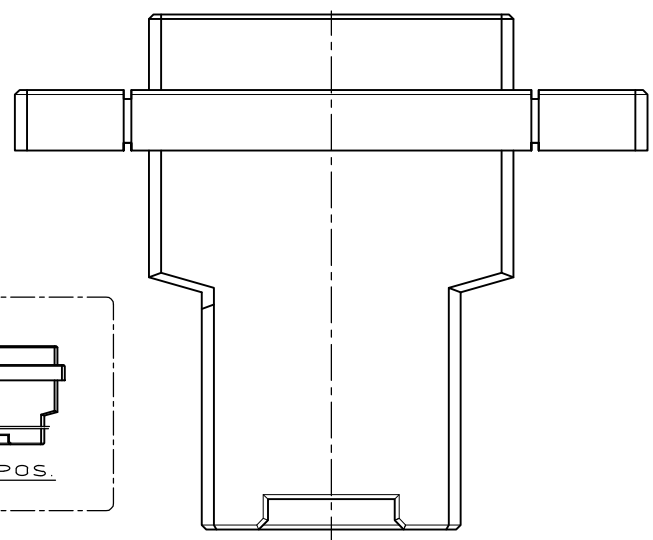

THIS DRAWING IS UNPUBLISHED. RELEASED FOR PUBLICATION
© COPYRIGHT 1994 By - ALL RIGHTS RESERVED.

LOC	DIST	REVISIONS					
J	-	P	LTR	DESCRIPTION	DATE	DWN	APVD
		F	REVISED		16MAR2020	RI	EI

	XX	1-179555-8
	XY	3-179555-6
	YY	2-179555-6
	XX	1-179555-6
	ZZ	4-179555-3
	XY	3-179555-3
	YY	2-179555-3
	XX	1-179555-3
キーイングパターン KEYING PATTERN	キー KEY	型番 PART NUMBER

- 1 MATERIAL: GLASS FILLED THERMO PLASTIC, POLYESTER
  COLOR: BLACK
- 2 PANEL ATTACHMENT RECOMMENDATION M3 SCREW
- 1 材料: ガラス入り熱可塑性ポリエステル樹脂 色: 黒
- 2 パネル取り付け推奨ネジ M3

20	78.23	70	59.72	52.72	61	18.4	4.3	45.72	9	1-179555-8
12	57.91	49	39.40	32.40	41	18.4	4.3	25.40	5	3-179555-6
12	57.91	49	39.40	32.40	41	18.4	4.3	25.40	5	2-179555-6
12	57.91	49	39.40	32.40	41	18.4	4.3	25.40	5	1-179555-6
6	41.91	33	24.16	17.00	25	8.4	2	10.16	2	4-179555-3
6	41.91	33	24.16	17.16	25	8.4	2	10.16	2	3-179555-3
6	41.91	33	24.16	17.16	25	8.4	2	10.16	2	2-179555-3
6	41.91	33	24.16	17.16	25	8.4	2	10.16	2	1-179555-3
型番 POS.	A	B	C	D	E	F	G	H	N	型番 PART NUMBER

THIS DRAWING IS A CONTROLLED DOCUMENT.

DWN N.MATSUBARA 31JAN1994
CHK S.MANABE 1FEB1994
APVD S.MANABE 1FEB1994

TE Connectivity

NAME パネルマウントタイプ タブハウジング ダイナミック3200シリーズ
WIRE TO WIRE TAB HSG FOR DYNAMIC D-3200M
PANEL MOUNT TYPE

PRODUCT SPEC 108-5349
APPLICATION SPEC 114-5148

SIZE A3 CAGE CODE 00779 DRAWING NO C-179555 RESTRICTED TO -

MATERIAL 1 FINISH

WEIGHT

CUSTOMER DRAWING SCALE 2:1 SHEET 1 of 1 REV F