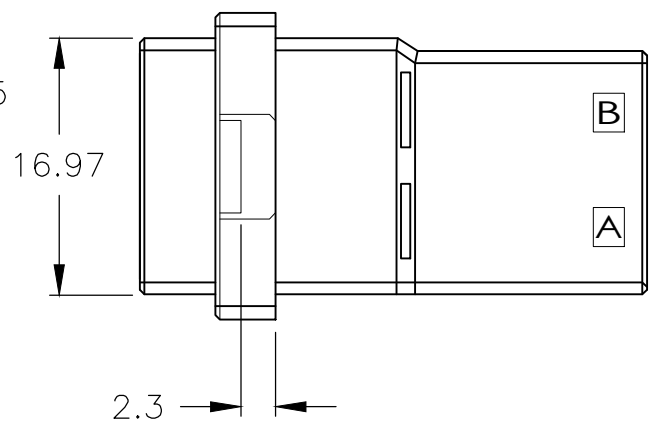

THIS DRAWING IS UNPUBLISHED. RELEASED FOR PUBLICATION
© COPYRIGHT 1994 By - ALL RIGHTS RESERVED.

LOC	DIST	REVISIONS					
J	-	P	LTR	DESCRIPTION	DATE	DWN	APVD
		F	REVISED		16MAR2020	RI	EI

	XX	1-179555-8
	XY	3-179555-6
	YY	2-179555-6
	XX	1-179555-6
	ZZ	4-179555-3
	XY	3-179555-3
	YY	2-179555-3
	XX	1-179555-3
キーイングパターン KEYING PATTERN	キー KEY	型番 PART NUMBER

- 1 MATERIAL: GLASS FILLED THERMO PLASTIC, POLYESTER
  COLOR: BLACK
- 2 PANEL ATTACHMENT RECOMMENDATION M3 SCREW
- 1 材料: ガラス入り熱可塑性ポリエステル樹脂 色: 黒
- 2 パネル取り付け推奨ネジ M3

20	78.23	70	59.72	52.72	61	18.4	4.3	45.72	9	1-179555-8
12	57.91	49	39.40	32.40	41	18.4	4.3	25.40	5	3-179555-6
12	57.91	49	39.40	32.40	41	18.4	4.3	25.40	5	2-179555-6
12	57.91	49	39.40	32.40	41	18.4	4.3	25.40	5	1-179555-6
6	41.91	33	24.16	17.00	25	8.4	2	10.16	2	4-179555-3
6	41.91	33	24.16	17.16	25	8.4	2	10.16	2	3-179555-3
6	41.91	33	24.16	17.16	25	8.4	2	10.16	2	2-179555-3
6	41.91	33	24.16	17.16	25	8.4	2	10.16	2	1-179555-3
型番 POS.	A	B	C	D	E	F	G	H	N	型番 PART NUMBER

THIS DRAWING IS A CONTROLLED DOCUMENT.

DWN N.MATSUBARA 31JAN1994
CHK S.MANABE 1FEB1994
APVD S.MANABE 1FEB1994

TE Connectivity

NAME パネルマウントタイプ タブハウジング ダイナミック3200シリーズ
WIRE TO WIRE TAB HSG FOR DYNAMIC D-3200M
PANEL MOUNT TYPE

PRODUCT SPEC 108-5349
APPLICATION SPEC 114-5148

SIZE A3 CAGE CODE 00779 DRAWING NO C-179555 RESTRICTED TO -

MATERIAL 1 FINISH

WEIGHT

CUSTOMER DRAWING SCALE 2:1 SHEET 1 of 1 REV F