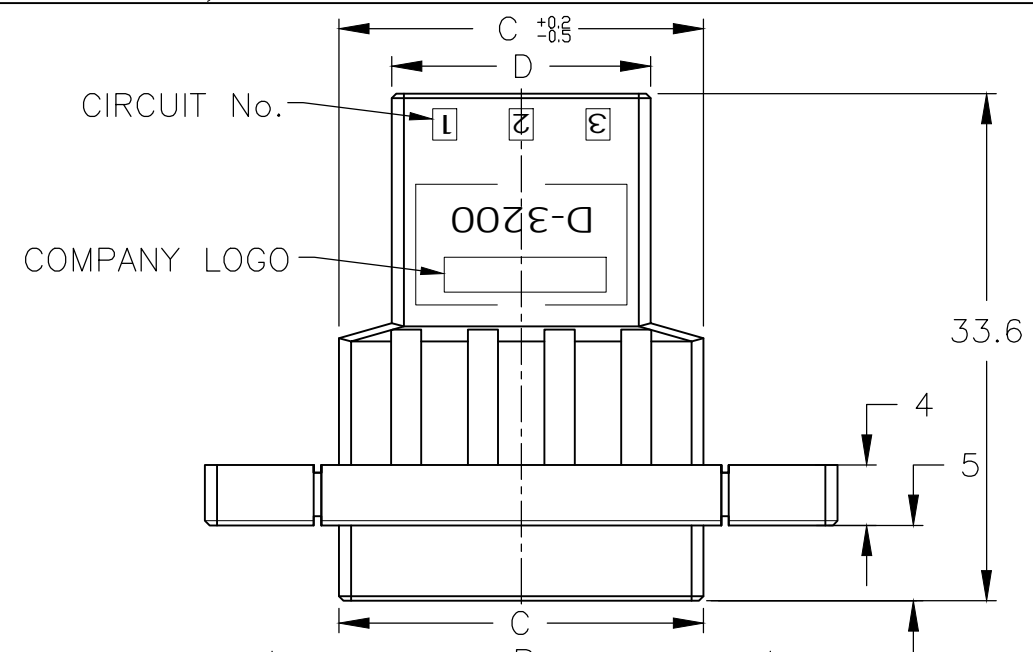

THIS DRAWING IS UNPUBLISHED. RELEASED FOR PUBLICATION
© COPYRIGHT 1994 By - ALL RIGHTS RESERVED.

LOC	DIST	REVISIONS					
J	-	P	LTR	DESCRIPTION	DATE	DWN	APVD
		F	REVISED		16MAR2020	RI	EI

	XX	1-179555-8
	XY	3-179555-6
	YY	2-179555-6
	XX	1-179555-6
	ZZ	4-179555-3
	XY	3-179555-3
	YY	2-179555-3
	XX	1-179555-3
キーイングパターン KEYING PATTERN	キー KEY	型番 PART NUMBER

- 1 MATERIAL: GLASS FILLED THERMO PLASTIC, POLYESTER
  COLOR: BLACK
- 2 PANEL ATTACHMENT RECOMMENDATION M3 SCREW
- 1 材料: ガラス入り熱可塑性ポリエステル樹脂 色: 黒
- 2 パネル取り付け推奨ネジ M3

20	78.23	70	59.72	52.72	61	18.4	4.3	45.72	9	1-179555-8
12	57.91	49	39.40	32.40	41	18.4	4.3	25.40	5	3-179555-6
12	57.91	49	39.40	32.40	41	18.4	4.3	25.40	5	2-179555-6
12	57.91	49	39.40	32.40	41	18.4	4.3	25.40	5	1-179555-6
6	41.91	33	24.16	17.00	25	8.4	2	10.16	2	4-179555-3
6	41.91	33	24.16	17.16	25	8.4	2	10.16	2	3-179555-3
6	41.91	33	24.16	17.16	25	8.4	2	10.16	2	2-179555-3
6	41.91	33	24.16	17.16	25	8.4	2	10.16	2	1-179555-3
型番 POS.	A	B	C	D	E	F	G	H	N	型番 PART NUMBER

THIS DRAWING IS A CONTROLLED DOCUMENT.

DWN N.MATSUBARA 31JAN1994
CHK S.MANABE 1FEB1994
APVD S.MANABE 1FEB1994

TE Connectivity

NAME パネルマウントタイプ タブハウジング ダイナミック3200シリーズ
WIRE TO WIRE TAB HSG FOR DYNAMIC D-3200M
PANEL MOUNT TYPE

PRODUCT SPEC 108-5349
APPLICATION SPEC 114-5148

SIZE A3 CAGE CODE 00779 DRAWING NO C-179555 RESTRICTED TO -

MATERIAL 1 FINISH

WEIGHT

CUSTOMER DRAWING SCALE 2:1 SHEET 1 of 1 REV F