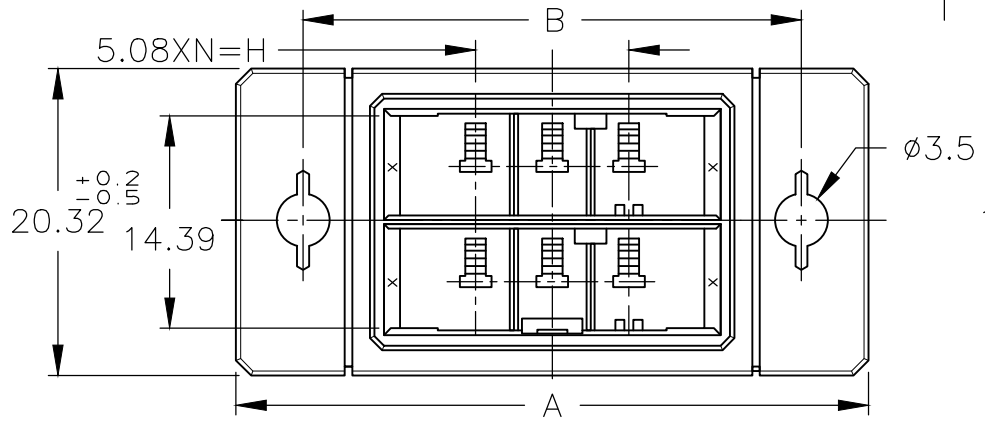

THIS DRAWING IS UNPUBLISHED. RELEASED FOR PUBLICATION
© COPYRIGHT 1994 By - ALL RIGHTS RESERVED.

LOC	DIST	REVISIONS					
J	-	P	LTR	DESCRIPTION	DATE	DWN	APVD
		F	REVISED		16MAR2020	RI	EI

	XX	1-179555-8
	XY	3-179555-6
	YY	2-179555-6
	XX	1-179555-6
	ZZ	4-179555-3
	XY	3-179555-3
	YY	2-179555-3
	XX	1-179555-3
キーイングパターン KEYING PATTERN	キー KEY	型番 PART NUMBER

- 1 MATERIAL: GLASS FILLED THERMO PLASTIC, POLYESTER
  COLOR: BLACK
- 2 PANEL ATTACHMENT RECOMMENDATION M3 SCREW
- 1 材料: ガラス入り熱可塑性ポリエステル樹脂 色: 黒
- 2 パネル取り付け推奨ネジ M3

20	78.23	70	59.72	52.72	61	18.4	4.3	45.72	9	1-179555-8
12	57.91	49	39.40	32.40	41	18.4	4.3	25.40	5	3-179555-6
12	57.91	49	39.40	32.40	41	18.4	4.3	25.40	5	2-179555-6
12	57.91	49	39.40	32.40	41	18.4	4.3	25.40	5	1-179555-6
6	41.91	33	24.16	17.00	25	8.4	2	10.16	2	4-179555-3
6	41.91	33	24.16	17.16	25	8.4	2	10.16	2	3-179555-3
6	41.91	33	24.16	17.16	25	8.4	2	10.16	2	2-179555-3
6	41.91	33	24.16	17.16	25	8.4	2	10.16	2	1-179555-3
型番 POS.	A	B	C	D	E	F	G	H	N	型番 PART NUMBER

THIS DRAWING IS A CONTROLLED DOCUMENT.

DWN N.MATSUBARA 31JAN1994
CHK S.MANABE 1FEB1994
APVD S.MANABE 1FEB1994

TE Connectivity

NAME パネルマウントタイプ タブハウジング ダイナミック3200シリーズ
WIRE TO WIRE TAB HSG FOR DYNAMIC D-3200M
PANEL MOUNT TYPE

PRODUCT SPEC 108-5349
APPLICATION SPEC 114-5148

SIZE A3 CAGE CODE 00779 DRAWING NO C-179555 RESTRICTED TO -

MATERIAL 1 FINISH

WEIGHT

CUSTOMER DRAWING SCALE 2:1 SHEET 1 of 1 REV F