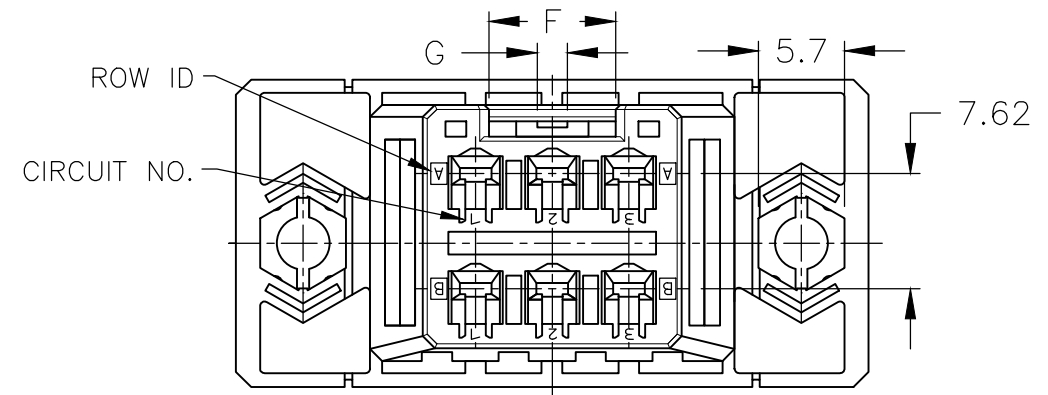

THIS DRAWING IS UNPUBLISHED. RELEASED FOR PUBLICATION
© COPYRIGHT 1994 By - ALL RIGHTS RESERVED.

LOC	DIST	REVISIONS					
J	-	P	LTR	DESCRIPTION	DATE	DWN	APVD
		F	REVISED		16MAR2020	RI	EI

	XX	1-179555-8
	XY	3-179555-6
	YY	2-179555-6
	XX	1-179555-6
	ZZ	4-179555-3
	XY	3-179555-3
	YY	2-179555-3
	XX	1-179555-3
キーイングパターン KEYING PATTERN	キー KEY	型番 PART NUMBER

- 1 MATERIAL: GLASS FILLED THERMO PLASTIC, POLYESTER
  COLOR: BLACK
- 2 PANEL ATTACHMENT RECOMMENDATION M3 SCREW
- 1 材料: ガラス入り熱可塑性ポリエステル樹脂 色: 黒
- 2 パネル取り付け推奨ネジ M3

20	78.23	70	59.72	52.72	61	18.4	4.3	45.72	9	1-179555-8
12	57.91	49	39.40	32.40	41	18.4	4.3	25.40	5	3-179555-6
12	57.91	49	39.40	32.40	41	18.4	4.3	25.40	5	2-179555-6
12	57.91	49	39.40	32.40	41	18.4	4.3	25.40	5	1-179555-6
6	41.91	33	24.16	17.00	25	8.4	2	10.16	2	4-179555-3
6	41.91	33	24.16	17.16	25	8.4	2	10.16	2	3-179555-3
6	41.91	33	24.16	17.16	25	8.4	2	10.16	2	2-179555-3
6	41.91	33	24.16	17.16	25	8.4	2	10.16	2	1-179555-3
型番 POS.	A	B	C	D	E	F	G	H	N	型番 PART NUMBER

THIS DRAWING IS A CONTROLLED DOCUMENT.

DWN N.MATSUBARA 31JAN1994
CHK S.MANABE 1FEB1994
APVD S.MANABE 1FEB1994

TE Connectivity

NAME パネルマウントタイプ タブハウジング ダイナミック3200シリーズ
WIRE TO WIRE TAB HSG FOR DYNAMIC D-3200M
PANEL MOUNT TYPE

PRODUCT SPEC 108-5349
APPLICATION SPEC 114-5148

SIZE A3 CAGE CODE 00779 DRAWING NO C-179555 RESTRICTED TO -

MATERIAL 1 FINISH

WEIGHT

CUSTOMER DRAWING SCALE 2:1 SHEET 1 of 1 REV F