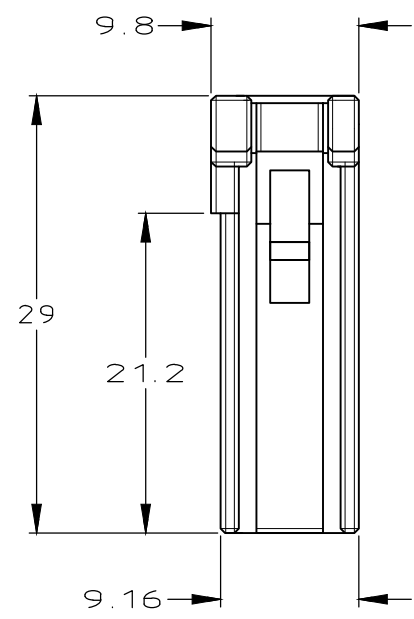

1-179958-6
(KEYING CODE:X)

- 注記
- ① 材料 ハウジングガラス入り熱可塑性
ポリエステル樹脂(94V-0),色 黒
 - ② ハウジング全面にテフロン塗装のこと
 - ③ 製品規格 : 108-5453

- NOTES
- ① MATERIAL:HOUSING:GLASS FILED THERMO PLASTIC
POLYESTER(94V-0),COLOR:BLACK
 - ② TO COAT ALL SURFACE OF HOUSING WITH TEFLON
 - ③ PRODUCT SPEC :108-5453

FINISH	D	C	B	A	N	POS	COLOR	P/N
	↑	↑	↑	↑	↑	↑	BLACK	2-179958-6
	66.70	50.8	64.4	73.02	5	6	BLACK	1-179958-6
OBSOLETE								5-179958-4
							BLACK	2-179958-4
OBSOLETE	46.38	30.48	44.08	53.68	3	4	BLACK	1-179958-4
OBSOLETE								5-179958-3
							NATURAL	9-179958-3
							BLACK	2-179958-3
	36.22	20.32	33.92	45.92	2	3	BLACK	1-179958-3
							BLACK	2-179958-2
	26.06	10.16	23.76	35.76	1	2	BLACK	1-179958-2

THIS DRAWING IS A CONTROLLED DOCUMENT.

DIMENSIONS: mm

TOLERANCES UNLESS OTHERWISE SPECIFIED:

0 PLC	± 10	± 0.2
1 PLC	± 30	>10 ± 0.25
2 PLC	± 100	>30 ± 0.3
3 PLC	±	
4 PLC	±	
ANGLES	± 3°	

MATERIAL

FINISH

THIS DRAWING IS A CONTROLLED DOCUMENT.

SINGLE ROW REC HSG
DYNAMIC D-5200

SIZE A3 CAGE CODE 00779 DRAWING NO C-179958 RESTRICTED TO -

SCALE 2:1 SHEET 1 OF 1 REV H1

X-ON Electronics

Largest Supplier of Electrical and Electronic Components

Click to view similar products for [Headers & Wire Housings](#) category: