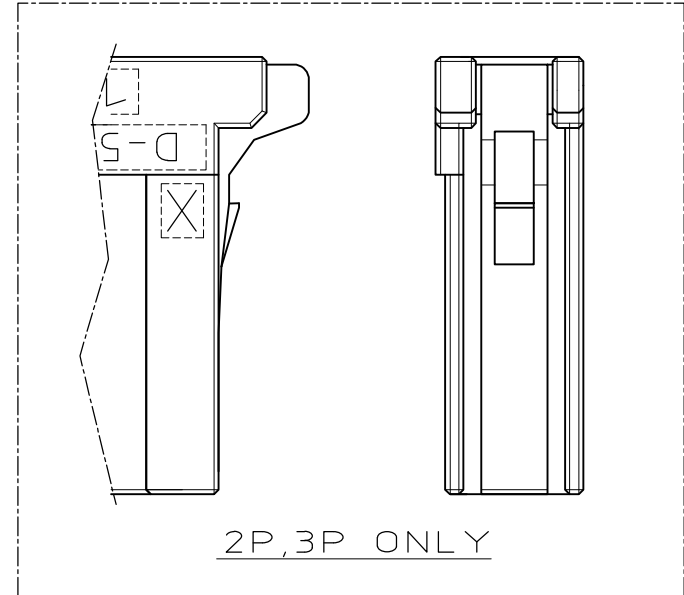

1-179958-6
(KEYING CODE:X)

- 注記
- ① 材料 ハウジングガラス入り熱可塑性
ポリエステル樹脂(94V-0),色 黒
 - ② ハウジング全面にテフロン塗装のこと
 - ③ 製品規格 : 108-5453

- NOTES
- ① MATERIAL:HOUSING:GLASS FILED THERMO PLASTIC
POLYESTER(94V-0),COLOR:BLACK
 - ② TO COAT ALL SURFACE OF HOUSING WITH TEFLON
 - ③ PRODUCT SPEC :108-5453

THIS DRAWING IS A CONTROLLED DOCUMENT.

DIMENSIONS: mm

TOLERANCES UNLESS OTHERWISE SPECIFIED:

0 PLC	± 10	± 0.2
1 PLC	± 30	>10 ± 0.25
2 PLC	± 100	>30 ± 0.3
3 PLC	±	
4 PLC	±	
ANGLES	± 3°	

MATERIAL

FINISH

THIS DRAWING IS A CONTROLLED DOCUMENT.

SINGLE ROW REC HSG
DYNAMIC D-5200

SIZE A3 CAGE CODE 00779 DRAWING NO C-179958 RESTRICTED TO -

SCALE 2:1 SHEET 1 OF 1 REV H1

X-ON Electronics

Largest Supplier of Electrical and Electronic Components

Click to view similar products for [Headers & Wire Housings](#) category: