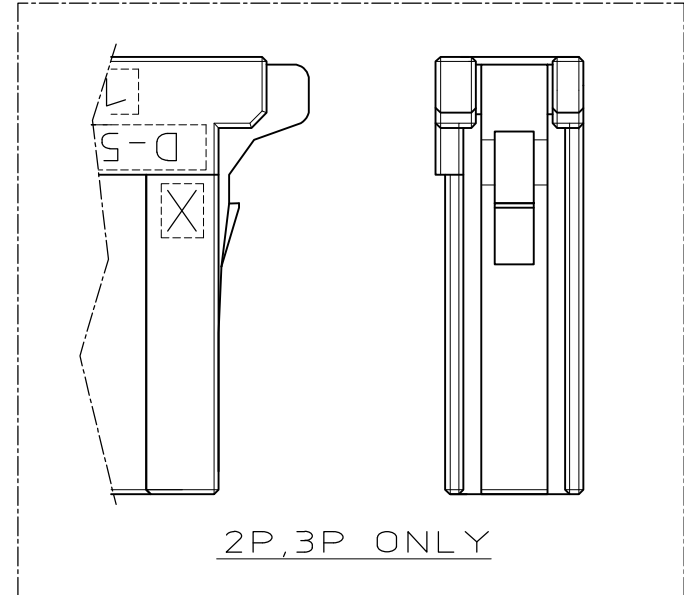

1-179958-6  
(KEYING CODE:X)

2P, 3P ONLY

- 注記
- ① 材料 ハウジングガラス入り熱可塑性ポリエステル樹脂(94V-0),色 黒
  - ② ハウジング全面にテフロン塗装のこと
  - ③ 製品規格 : 108-5453

- NOTES
- ① MATERIAL:HOUSING:GLASS FILED THERMO PLASTIC, POLYESTER(94V-0),COLOR:BLACK
  - ② TO COAT ALL SURFACE OF HOUSING WITH TEFLON
  - ③ PRODUCT SPEC :108-5453

THIS DRAWING IS A CONTROLLED DOCUMENT.

DIMENSIONS: mm	TOLERANCES UNLESS OTHERWISE SPECIFIED: 0 PLC ± 10 ±0.2 1 PLC ± 30 >10 ±0.25 2 PLC ± 100 >30 ±0.3 3 PLC ± 4 PLC ANGLES ±3°
MATERIAL	FINISH

DWN Y.ISHIKAWA 22MAR1995  
 CHK S.MANABE 23MAR1995  
 APVD S.MABABE 23MAR1995  
 PRODUCT SPEC  
 APPLICATION SPEC  
 WEIGHT 0  
 CUSTOMER DRAWING

**STE** TE Connectivity

SINGLE ROW REC HSG  
DYNAMIC D-5200

SIZE	CAGE CODE	DRAWING NO	RESTRICTED TO
A3	00779	C-179958	-

SCALE 2:1 SHEET 1 OF 1 REV H1