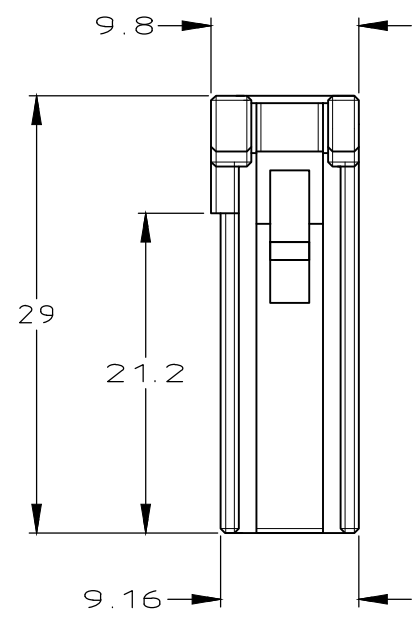

1-179958-6  
(KEYING CODE:X)

2P, 3P ONLY

- 注記
- ① 材料 ハウジングガラス入り熱可塑性ポリエステル樹脂(94V-0),色 黒
  - ② ハウジング全面にテフロン塗装のこと
  - ③ 製品規格 : 108-5453

- NOTES
- ① MATERIAL:HOUSING:GLASS FILED THERMO PLASTIC, POLYESTER(94V-0),COLOR:BLACK
  - ② TO COAT ALL SURFACE OF HOUSING WITH TEFLON
  - ③ PRODUCT SPEC :108-5453

FINISH	D	C	B	A	N	POS	COLOR	P/N
	66.70	50.8	64.4	73.02	5	6	BLACK	2-179958-6
							BLACK	1-179958-6
OBSOLETE								5-179958-4
							BLACK	2-179958-4
OBSOLETE	46.38	30.48	44.08	53.68	3	4	BLACK	1-179958-4
OBSOLETE								5-179958-3
							NATURAL	9-179958-3
							BLACK	2-179958-3
	36.22	20.32	33.92	45.92	2	3	BLACK	1-179958-3
							BLACK	2-179958-2
	26.06	10.16	23.76	35.76	1	2	BLACK	1-179958-2

THIS DRAWING IS A CONTROLLED DOCUMENT.

DIMENSIONS: mm	TOLERANCES UNLESS OTHERWISE SPECIFIED: 0 PLC ± 10 ±0.2 1 PLC ± 30 >10 ±0.25 2 PLC ± 100 >30 ±0.3 3 PLC ± 4 PLC ANGLES ±3°
MATERIAL	FINISH

DWN Y.ISHIKAWA 22MAR1995  
 CHK S.MANABE 23MAR1995  
 APVD S.MABABE 23MAR1995  
 PRODUCT SPEC  
 APPLICATION SPEC  
 WEIGHT 0  
 CUSTOMER DRAWING

**STE** TE Connectivity

SINGLE ROW REC HSG  
DYNAMIC D-5200

SIZE	CAGE CODE	DRAWING NO	RESTRICTED TO
A3	00779	C-179958	-

SCALE 2:1 SHEET 1 OF 1 REV H1