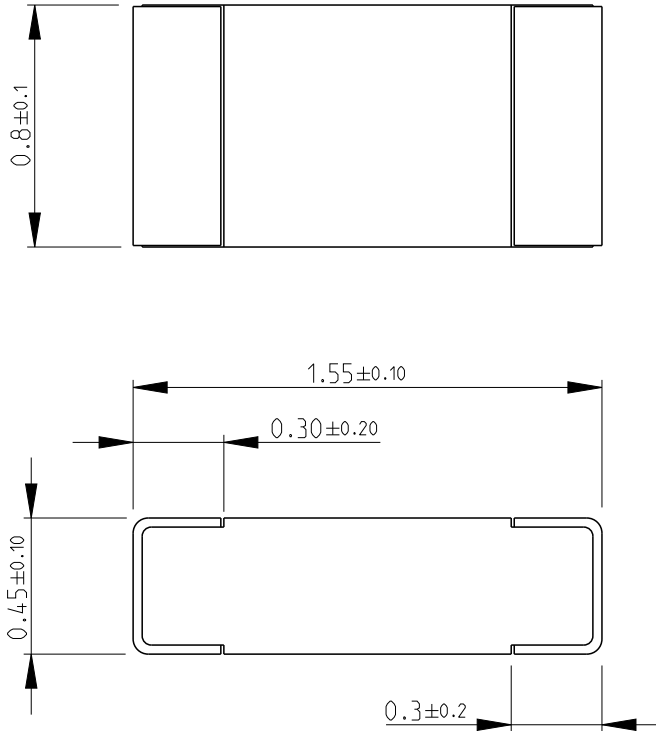

RoHS Compliant

2008
 RELEASED FOR PUBLICATION
 ALL RIGHTS RESERVED.
 BY -
 COPYRIGHT 2008

| | | | | | | | |
|---|--|------------------|------------|--|-----------|------------|---------------|
| DIMENSIONS: | | DWN | 18JUN2014 | MATERIAL | - | FINISH | - |
| mm | | RAGHAVENDRA K | | | | | |
| TOLERANCES UNLESS OTHERWISE SPECIFIED: | | CHK | 18JUN2014 |  TE Connectivity | | | |
| | | ALLAN P | | | | | |
| 0 PLC ± 0.2 1 PLC ± 0.1 2 PLC \pm 3 PLC \pm 4 PLC \pm ANGLES $\pm 5^\circ$ | | APVD | 18JUN2014 | NAME THIN FILM PRECISION CHIP RESISTORS SERIES CPF 0603 | | | |
| | | TONY N | | | | | |
| | | PRODUCT SPEC | - | | | | |
|  | | APPLICATION SPEC | - | SIZE | CAGE CODE | DRAWING NO | RESTRICTED TO |
| | | WEIGHT | 0.00183 GR | A 4 | 00779 | C-1879417 | - |
| Customer Drawing | | | | SCALE | 40:1 | SHEET | 1 OF 1 |
| | | | | | | REV | BA |