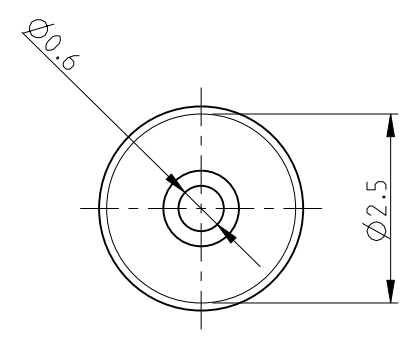

FOR FURTHER INFORMATION SEE DATA SHEET FOR
 SERIES HOLCO, AXIAL LEADED PRECISION RESISTORS

RoHS Compliant

<small>THIS DRAWING IS A CONTROLLED DOCUMENT FOR TYCO ELECTRONICS CORPORATION IT IS SUBJECT TO CHANGE AND THE CONTROLLING ENGINEERING ORGANIZATION SHOULD BE CONTACTED FOR THE LATEST REVISION.</small>		DWN 24 JUNE 2010 PARUSURAM.T		Tyco Electronics Corporation Dorcan, Swindon, SN3 5HH	
DIMENSIONS: mm		TOLERANCES UNLESS OTHERWISE SPECIFIED: 0 PLC ± 0.2 1 PLC ± 0.1 2 PLC $\pm -$ 3 PLC $\pm -$ 4 PLC $\pm -$ ANGLES $\pm 5^\circ$		NAME AXIAL LEADED PRECISION RESISTORS SERIES HOLCO H8	
MATERIAL -		FINISH -		SIZE A3 CAGE CODE 00779 DRAWING NO C-1879666 RESTRICTED TO -	
CUSTOMER DRAWING				SCALE 10:1 SHEET 1 OF 1 REV BA	