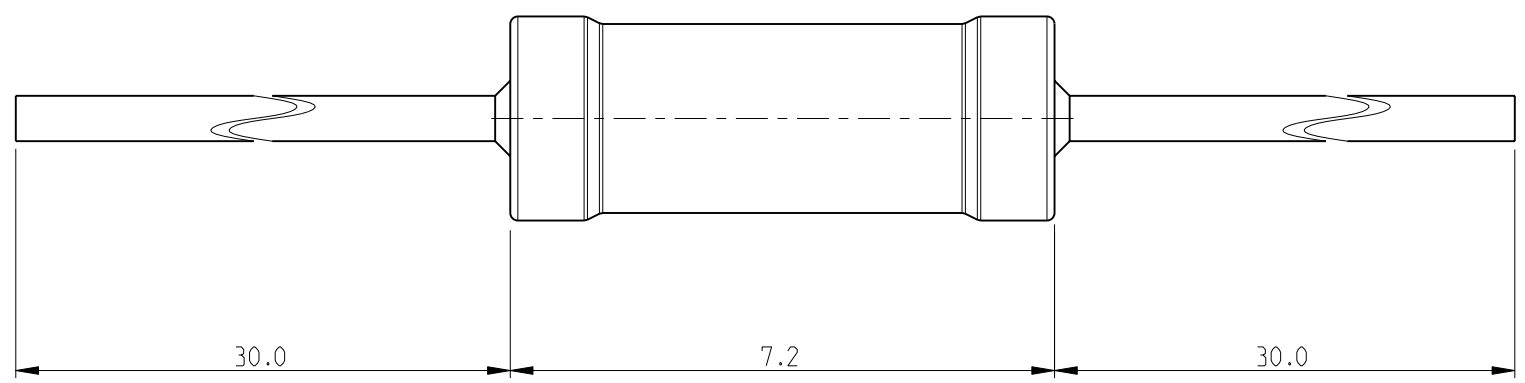

FOR FURTHER INFORMATION SEE DATA SHEET FOR
 SERIES HOLCO, AXIAL LEADED PRECISION RESISTORS

RoHS Compliant

<small>THIS DRAWING IS A CONTROLLED DOCUMENT FOR TYCO ELECTRONICS CORPORATION IT IS SUBJECT TO CHANGE AND THE CONTROLLING ENGINEERING ORGANIZATION SHOULD BE CONTACTED FOR THE LATEST REVISION.</small>		DWN 24 JUNE 2010 PARUSURAM.T		Tyco Electronics Corporation Dorcan, Swindon, SN3 5HH	
DIMENSIONS: mm		TOLERANCES UNLESS OTHERWISE SPECIFIED: 0 PLC ± 0.2 1 PLC ± 0.1 2 PLC $\pm -$ 3 PLC $\pm -$ 4 PLC $\pm -$ ANGLES $\pm 5^\circ$		NAME AXIAL LEADED PRECISION RESISTORS SERIES HOLCO H8	
MATERIAL -		FINISH -		SIZE A3 CAGE CODE 00779 DRAWING NO C-1879666 RESTRICTED TO -	
CUSTOMER DRAWING				SCALE 10:1 SHEET 1 OF 1 REV BA	