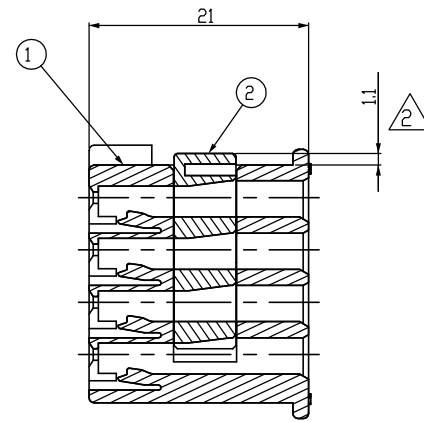

[TABLE 1]

TYPE	P/N	WIRE SIZE	MATERIAL/FINISH
.090	0-1743654-1	0.3~0.5	CuNiSI ALLOY PRE-TIN
	0-1743655-1	0.75~1.25	
	0-1743656-1	1.5~2.0	
	0-1897598-1	2.5	

ISO VIEW

- NOTE
- 1.GENERAL TOLERANCE: ±0.3, ±3°
 - 2.CONDITION OF DELIVERY: DBL IN 1ST.LOCKING POSITION
 - 3.APPLIED CAP ASSY P/N:X-1897552-X
 - 4.APPLIED REC.CONTACT P/N: TABLE1
 - 5.CHECK CONVERSION KEY CODE

DIMENSIONS: mm	TOLERANCES UNLESS OTHERWISE SPECIFIED	DWN WY JANG	CHK JW JUNG	APVD HG CHO	PRODUCT SPEC	NAME Tyco Electronics Kyungsan Korea
3RD ANGLE PROJECTION	0 PLC ± 1 PLC ± 2 PLC ± 3 PLC ± 4 PLC ± ANGLES ±	APPLICATION SPEC	WEIGHT -	SIZE A2	CAGE CODE 00779	DRAWING NO C=1897556
MATERIAL -	FINISH -	CUSTOMER DRAWING		SCALE 2:1	SHEET 1 OF 1	REV B