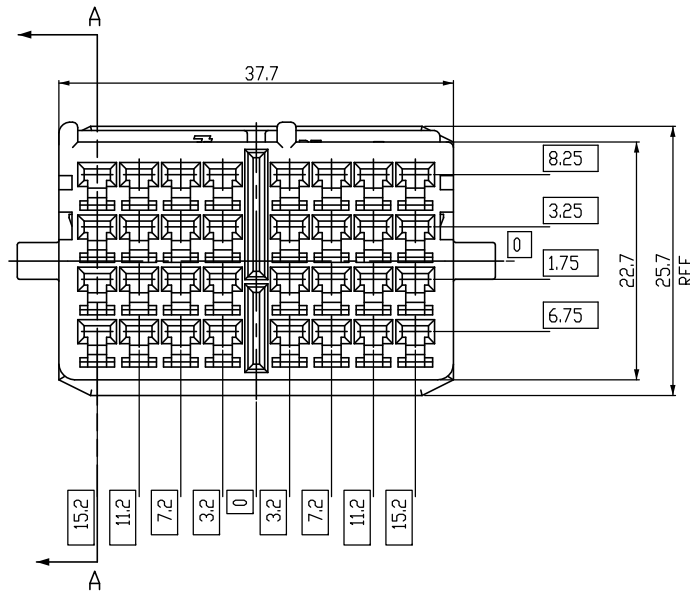

[TABLE 1]

TYPE	P/N	WIRE SIZE	MATERIAL/FINISH
.090	0-1743654-1	0.3~0.5	CuNiSI ALLOY PRE-TIN
	0-1743655-1	0.75~1.25	
	0-1743656-1	1.5~2.0	
	0-1897598-1	2.5	

ISO VIEW

- NOTE
- 1.GENERAL TOLERANCE: ±0.3, ±3°
 - 2.CONDITION OF DELIVERY: DBL IN 1ST.LOCKING POSITION
 - 3.APPLIED CAP ASSY P/N:X-1897552-X
 - 4.APPLIED REC.CONTACT P/N: TABLE1
 - 5.CHECK CONVERSION KEY CODE

DIMENSIONS: mm	TOLERANCES UNLESS OTHERWISE SPECIFIED	DWN WY JANG	CHK JW JUNG	APVD HG CHO	PRODUCT SPEC	NAME Tyco Electronics Kyungsan Korea
3RD ANGLE PROJECTION	0 PLC ± 1 PLC ± 2 PLC ± 3 PLC ± 4 PLC ± ANGLES ±	APPLICATION SPEC	WEIGHT -	SIZE A2	CAGE CODE 00779	DRAWING NO C=1897556
MATERIAL -	FINISH -	CUSTOMER DRAWING		SCALE 2:1	SHEET 1 OF 1	REV B