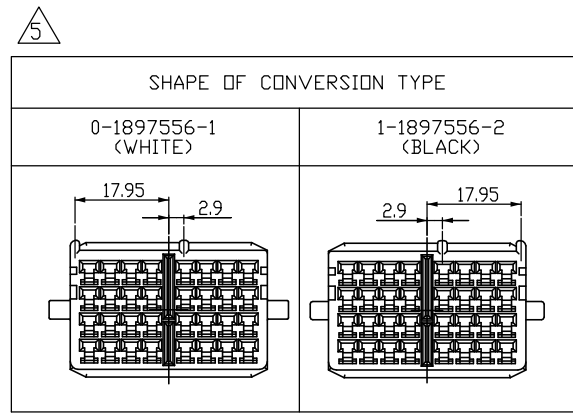

[TABLE 1]

TYPE	P/N	WIRE SIZE	MATERIAL/FINISH
.090	0-1743654-1	0.3~0.5	CuNiSI ALLOY PRE-TIN
	0-1743655-1	0.75~1.25	
	0-1743656-1	1.5~2.0	
	0-1897598-1	2.5	

ISO VIEW

- NOTE
- 1.GENERAL TOLERANCE: ±0.3, ±3°
 - 2.CONDITION OF DELIVERY: DBL IN 1ST.LOCKING POSITION
 - 3.APPLIED CAP ASSY P/N:X-1897552-X
 - 4.APPLIED REC.CONTACT P/N: TABLE1
 - 5.CHECK CONVERSION KEY CODE

DIMENSIONS: mm	TOLERANCES UNLESS OTHERWISE SPECIFIED	DWN WY JANG	CHK JW JUNG	APVD HG CHO	PRODUCT SPEC	NAME Tyco Electronics Kyungsan Korea
3RD ANGLE PROJECTION	0 PLC ± 1 PLC ± 2 PLC ± 3 PLC ± 4 PLC ± ANGLES ±	APPLICATION SPEC	WEIGHT -	SIZE A2	CAGE CODE 00779	DRAWING NO C=1897556
MATERIAL -	FINISH -	CUSTOMER DRAWING		SCALE 2:1	SHEET 1 OF 1	REV B