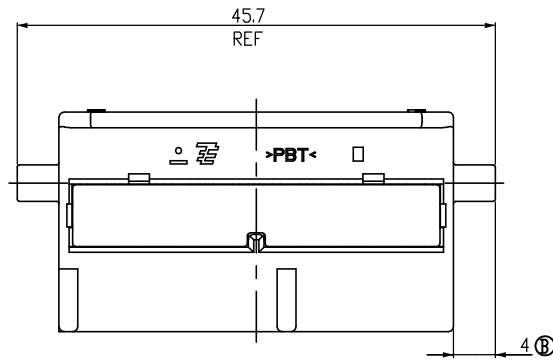

[TABLE 1]

TYPE	P/N	WIRE SIZE	MATERIAL/FINISH
.090	0-1743654-1	0.3~0.5	CuNiSI ALLOY PRE-TIN
	0-1743655-1	0.75~1.25	
	0-1743656-1	1.5~2.0	
	0-1897598-1	2.5	

ISO VIEW

- NOTE
- 1.GENERAL TOLERANCE: ±0.3, ±3°
 - 2.CONDITION OF DELIVERY: DBL IN 1ST.LOCKING POSITION
 - 3.APPLIED CAP ASSY P/N:X-1897552-X
 - 4.APPLIED REC.CONTACT P/N: TABLE1
 - 5.CHECK CONVERSION KEY CODE

DIMENSIONS: mm	TOLERANCES UNLESS OTHERWISE SPECIFIED	DWN WY JANG	CHK JW JUNG	APVD HG CHO	PRODUCT SPEC	NAME Tyco Electronics Kyungsan Korea
3RD ANGLE PROJECTION	0 PLC ± 1 PLC ± 2 PLC ± 3 PLC ± 4 PLC ± ANGLES ±	APPLICATION SPEC	WEIGHT -	SIZE A2	CAGE CODE 00779	DRAWING NO C=1897556
MATERIAL -	FINISH -	CUSTOMER DRAWING		SCALE 2:1	SHEET 1 OF 1	REV B