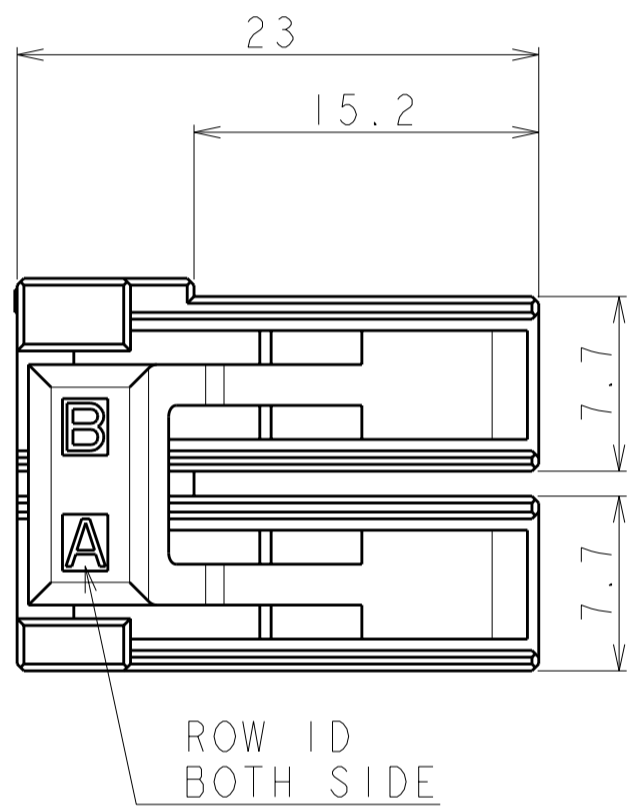

1. MATERIAL: GLASS FILED THERMO PLASTIC POLYESTER(94V-0), COLOR: BLACK
 2. THE SHAPE, SIZE AND POSITION OF THE CHARACTER SHOW THE OUTLINE. THEY DON'T SHOW DETAILS.

1. 材料: ガラス入り熱可塑性ポリエステル樹脂(94V-0), 色: 黒
 2. 文字の形状、大きさ、および位置については、大略を示すものであり、詳細を示すものではありません。

KEYING:
 XX OR YY OR XY
 XX : 1- □
 YY : 2- □
 XY : 3- □

AS SHOWN : 1-1903329-3(6POS: X-X KEY)

POS.	n	A	B	C	D	KEY LOCATION	KEY	PART NUMBER
6	2	12.70	23.90	33.70	30.10		X-X	1-1903329-3
6	2	12.70	23.90	33.70	30.10		Y-Y	2-1903329-3
6	2	12.70	23.90	33.70	30.10		X-Y	3-1903329-3

THIS DRAWING IS A CONTROLLED DOCUMENT FOR TYCO ELECTRONICS CORPORATION IT IS SUBJECT TO CHANGE AND THE CONTROLLING ENGINEERING ORGANIZATION SHOULD BE CONTACTED FOR THE LATEST REVISION.		DWN: M. MAEBASHI 01MAY2006 CHK: T. KUDO 01MAY2006 APVD: D. MIISUGI 01MAY2006	Tyco Electronics Corporation Kawasaki, Japan
DIMENSIONS: 単位: 概 mm	TOLERANCES UNLESS OTHERWISE SPECIFIED: 一般公差 ±0.3, ±3° 0-PLC ± 1-PLC ± 2-PLC ± 3-PLC ± 4-PLC ± ANGLES ± FINISH 仕上	PRODUCT SPEC: 108-78182 APPLICATION SPEC: 114-5369 WEIGHT: 7.08 g	NAME: DYNAMIC D4200M 6.35mm PITCH REC HSG 6 POS SIZE: A2 CAGE CODE: 00779 DRAWING NO: C-1903329
MATERIAL		CUSTOMER DRAWING	RESTRICTED TO SCALE: 3:1 SHEET 1 OF 1 REV C