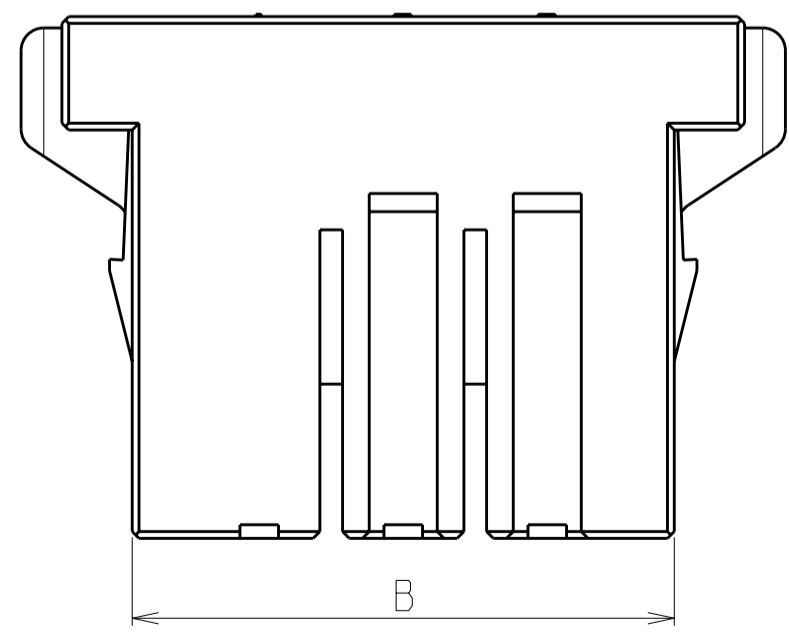

1. MATERIAL: GLASS FILED THERMO PLASTIC POLYESTER(94V-0), COLOR: BLACK
 2. THE SHAPE, SIZE AND POSITION OF THE CHARACTER SHOW THE OUTLINE. THEY DON'T SHOW DETAILS.

1. 材料: ガラス入り熱可塑性ポリエステル樹脂(94V-0), 色: 黒
 2. 文字の形状、大きさ、および位置については、大略を示すものであり、詳細を示すものではありません。

KEYING:
 XX OR YY OR XY
 XX : 1- □
 YY : 2- □
 XY : 3- □

AS SHOWN : 1-1903329-3(6POS: X-X KEY)

POS.	n	A	B	C	D	KEY LOCATION	KEY	PART NUMBER
6	2	12.70	23.90	33.70	30.10		X-X	1-1903329-3
6	2	12.70	23.90	33.70	30.10		Y-Y	2-1903329-3
6	2	12.70	23.90	33.70	30.10		X-Y	3-1903329-3

THIS DRAWING IS A CONTROLLED DOCUMENT FOR TYCO ELECTRONICS CORPORATION IT IS SUBJECT TO CHANGE AND THE CONTROLLING ENGINEERING ORGANIZATION SHOULD BE CONTACTED FOR THE LATEST REVISION.		DWN: M. MAEBASHI 01MAY2006 CHK: T. KUDO 01MAY2006 APVD: D. MIISUGI 01MAY2006	Tyco Electronics Corporation Kawasaki, Japan
DIMENSIONS: 単位: 概 mm	TOLERANCES UNLESS OTHERWISE SPECIFIED: 一般公差 ±0.3, ±3° 0-PLC ± 1-PLC ± 2-PLC ± 3-PLC ± 4-PLC ± ANGLES ± FINISH 仕上	PRODUCT SPEC: 108-78182 APPLICATION SPEC: 114-5369 WEIGHT: 7.08 g	NAME: DYNAMIC D4200M 6.35mm PITCH REC HSG 6 POS SIZE: A2 CAGE CODE: 00779 DRAWING NO: C-1903329
MATERIAL		CUSTOMER DRAWING	RESTRICTED TO SCALE: 3:1 SHEET 1 OF 1 REV C