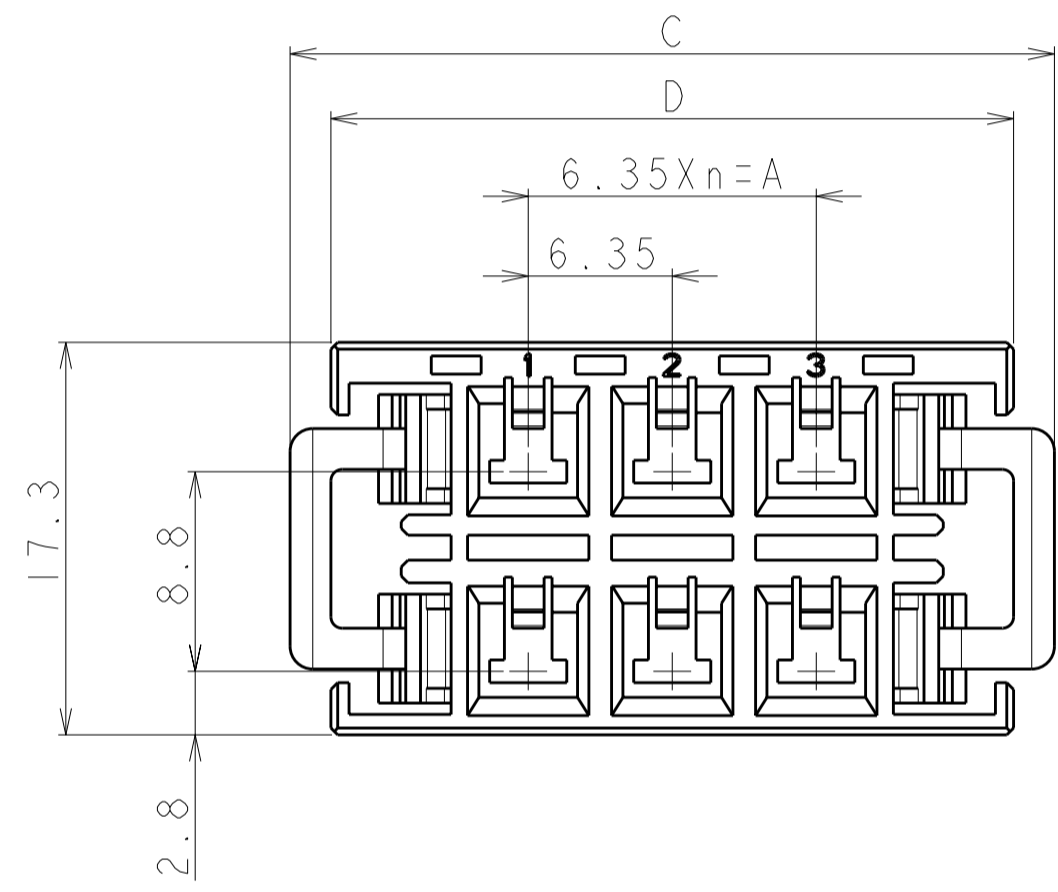

1. MATERIAL: GLASS FILED THERMO PLASTIC POLYESTER(94V-0), COLOR: BLACK
 2. THE SHAPE, SIZE AND POSITION OF THE CHARACTER SHOW THE OUTLINE. THEY DON'T SHOW DETAILS.

1. 材料: ガラス入り熱可塑性ポリエステル樹脂(94V-0), 色: 黒
 2. 文字の形状、大きさ、および位置については、大略を示すものであり、詳細を示すものではありません。

KEYING:
 XX OR YY OR XY
 XX : 1- □
 YY : 2- □
 XY : 3- □

AS SHOWN : 1-1903329-3(6POS: X-X KEY)

POS.	n	A	B	C	D	KEY LOCATION	KEY	PART NUMBER
6	2	12.70	23.90	33.70	30.10		X-X	1-1903329-3
6	2	12.70	23.90	33.70	30.10		Y-Y	2-1903329-3
6	2	12.70	23.90	33.70	30.10		X-Y	3-1903329-3

THIS DRAWING IS A CONTROLLED DOCUMENT FOR TYCO ELECTRONICS CORPORATION IT IS SUBJECT TO CHANGE AND THE CONTROLLING ENGINEERING ORGANIZATION SHOULD BE CONTACTED FOR THE LATEST REVISION.		DWN: M. MAEBASHI 01MAY2006 CHK: T. KUDO 01MAY2006 APVD: D. MIISUGI 01MAY2006	Tyco Electronics Corporation Kawasaki, Japan
DIMENSIONS: 単位: 概 mm	TOLERANCES UNLESS OTHERWISE SPECIFIED: 一般公差 ±0.3, ±3° 0-PLC ± 1-PLC ± 2-PLC ± 3-PLC ± 4-PLC ± ANGLES ± FINISH 仕上	PRODUCT SPEC: 108-78182 APPLICATION SPEC: 114-5369 WEIGHT: 7.08 g	NAME: DYNAMIC D4200M 6.35mm PITCH REC HSG 6 POS SIZE: A2 CAGE CODE: 00779 DRAWING NO: C-1903329
MATERIAL		CUSTOMER DRAWING	RESTRICTED TO SCALE: 3:1 SHEET 1 OF 1 REV C