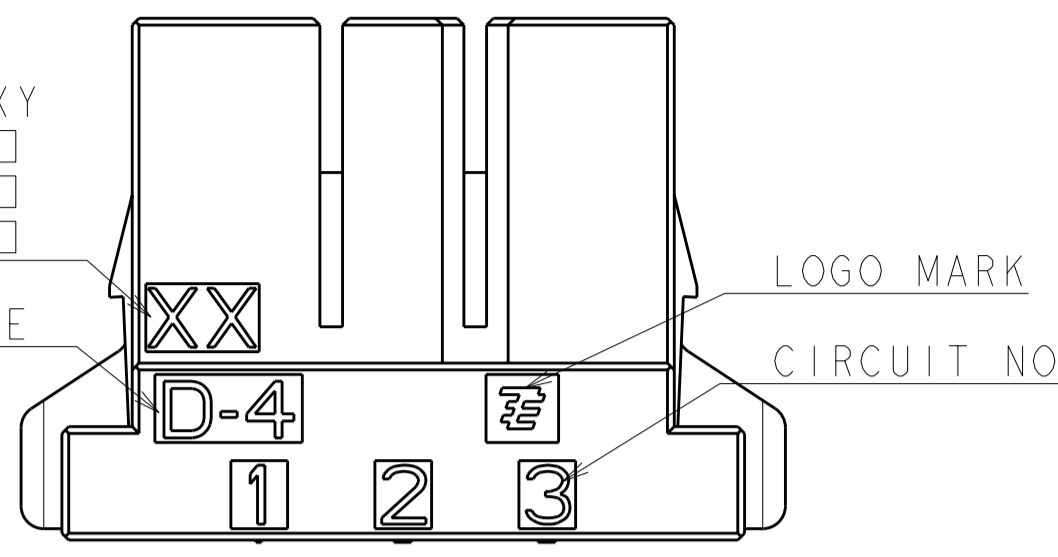

1. MATERIAL: GLASS FILED THERMO PLASTIC POLYESTER(94V-0), COLOR: BLACK
 2. THE SHAPE, SIZE AND POSITION OF THE CHARACTER SHOW THE OUTLINE. THEY DON'T SHOW DETAILS.

1. 材料: ガラス入り熱可塑性ポリエステル樹脂(94V-0), 色: 黒
 2. 文字の形状、大きさ、および位置については、大略を示すものであり、詳細を示すものではありません。

KEYING:
 XX OR YY OR XY
 XX : 1- □
 YY : 2- □
 XY : 3- □

AS SHOWN : 1-1903329-3(6POS: X-X KEY)

POS.	n	A	B	C	D	KEY LOCATION	KEY	PART NUMBER
6	2	12.70	23.90	33.70	30.10		X-X	1-1903329-3
6	2	12.70	23.90	33.70	30.10		Y-Y	2-1903329-3
6	2	12.70	23.90	33.70	30.10		X-Y	3-1903329-3

THIS DRAWING IS A CONTROLLED DOCUMENT FOR TYCO ELECTRONICS CORPORATION IT IS SUBJECT TO CHANGE AND THE CONTROLLING ENGINEERING ORGANIZATION SHOULD BE CONTACTED FOR THE LATEST REVISION.		DWN: M. MAEBASHI 01MAY2006 CHK: T. KUDO 01MAY2006 APVD: D. MIISUGI 01MAY2006	Tyco Electronics Corporation Kawasaki, Japan
DIMENSIONS: 単位: 概 mm	TOLERANCES UNLESS OTHERWISE SPECIFIED: 一般公差 ±0.3, ±3° 0-PLC ± 1-PLC ± 2-PLC ± 3-PLC ± 4-PLC ± ANGLES ± FINISH 仕上	PRODUCT SPEC: 108-78182 APPLICATION SPEC: 114-5369 WEIGHT: 7.08 g	NAME: DYNAMIC D4200M 6.35mm PITCH REC HSG 6 POS SIZE: A2 CAGE CODE: 00779 DRAWING NO: C-1903329
MATERIAL		CUSTOMER DRAWING	RESTRICTED TO SCALE: 3:1 SHEET 1 OF 1 REV C