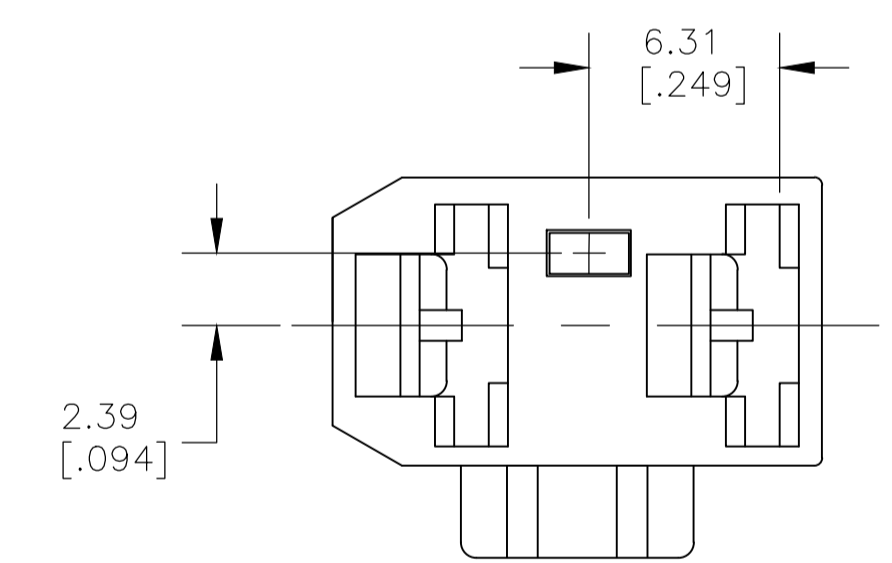

REVISIONS				
P	LTR	DESCRIPTION	DATE	BY
B1		REVISED PER ECR-19-013222	11SEP2019	BDA DS

- 1 FITS 6.35 [.250] SERIES FASTON RECEPTACLES.
- 2 PRELIMINARY - NOT FOR PRODUCTION
- 3 OBSOLETE PARTS
- 4 PARTS MAY APPEAR MEDIUM COLORED TO LIGHT COLORED AND EXHIBIT A MARBLING EFFECT.

KEYING FOR -1 & -7 PART WHITE

KEYING FOR -3 PART YELLOW

KEYING FOR -5 PART BLUE

KEYING FOR -2 & -8 PART GREEN

KEYING FOR -4 & 1-0 PART BLACK

KEYING FOR -6 PART RED

4	COLOR	MATERIAL	PART NO
	WHITE	66 NYLON WHITE	1-1969141-1
2	BLACK	6/6 NYLON, V2	1-1969141-0
2	GREEN	6/6 NYLON, V2	1969141-8
2	WHITE	6/6 NYLON, V2	1969141-7
2	RED	66, NYLON, V0	1969141-6
2	BLUE	66, NYLON, V0	1969141-5
2	BLACK	66, NYLON, V0	1969141-4
2	YELLOW	66, NYLON, V0	1969141-3
3	GREEN	66, NYLON, V0	1969141-2
	WHITE	66, NYLON, V0	1969141-1

OBSOLETE

SUPERSEDED BY 1-1969141-1

THIS DRAWING IS A CONTROLLED DOCUMENT.

TE Connectivity Ltd.

HOUSING, RECEPTACLE, FASTON, 6.35 [.250] SERIES, 2 CIRCUIT

SIZE: A1 CAGE CODE: 00779 DRAWING NO: 1969141

SCALE: 4:1 SHEET: 1 OF 1 REV: B1