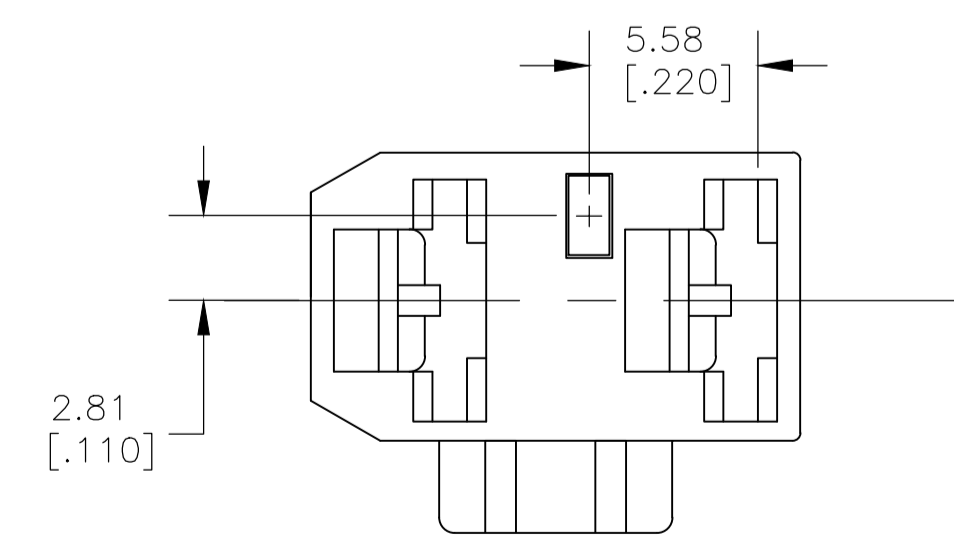

REVISIONS				
P	LTR	DESCRIPTION	DATE	BY
B1		REVISED PER ECR-19-013222	11SEP2019	BDA DS

- 1 FITS 6.35 [.250] SERIES FASTON RECEPTACLES.
- 2 PRELIMINARY - NOT FOR PRODUCTION
- 3 OBSOLETE PARTS
- 4 PARTS MAY APPEAR MEDIUM COLORED TO LIGHT COLORED AND EXHIBIT A MARBLING EFFECT.

KEYING FOR -1 & -7 PART WHITE

KEYING FOR -3 PART YELLOW

KEYING FOR -5 PART BLUE

KEYING FOR -2 & -8 PART GREEN

KEYING FOR -4 & 1-0 PART BLACK

KEYING FOR -6 PART RED

4	COLOR	MATERIAL	PART NO
	WHITE	66 NYLON WHITE	1-1969141-1
2	BLACK	6/6 NYLON, V2	1-1969141-0
2	GREEN	6/6 NYLON, V2	1969141-8
2	WHITE	6/6 NYLON, V2	1969141-7
2	RED	66, NYLON, V0	1969141-6
2	BLUE	66, NYLON, V0	1969141-5
2	BLACK	66, NYLON, V0	1969141-4
2	YELLOW	66, NYLON, V0	1969141-3
3	GREEN	66, NYLON, V0	1969141-2
	WHITE	66, NYLON, V0	1969141-1

OBSOLETE

SUPERSEDED BY 1-1969141-1

THIS DRAWING IS A CONTROLLED DOCUMENT.

TE Connectivity Ltd.

HOUSING, RECEPTACLE, FASTON, 6.35 [.250] SERIES, 2 CIRCUIT

SIZE: A1 CAGE CODE: 00779 DRAWING NO: 1969141

SCALE: 4:1 SHEET: 1 OF 1 REV: B1