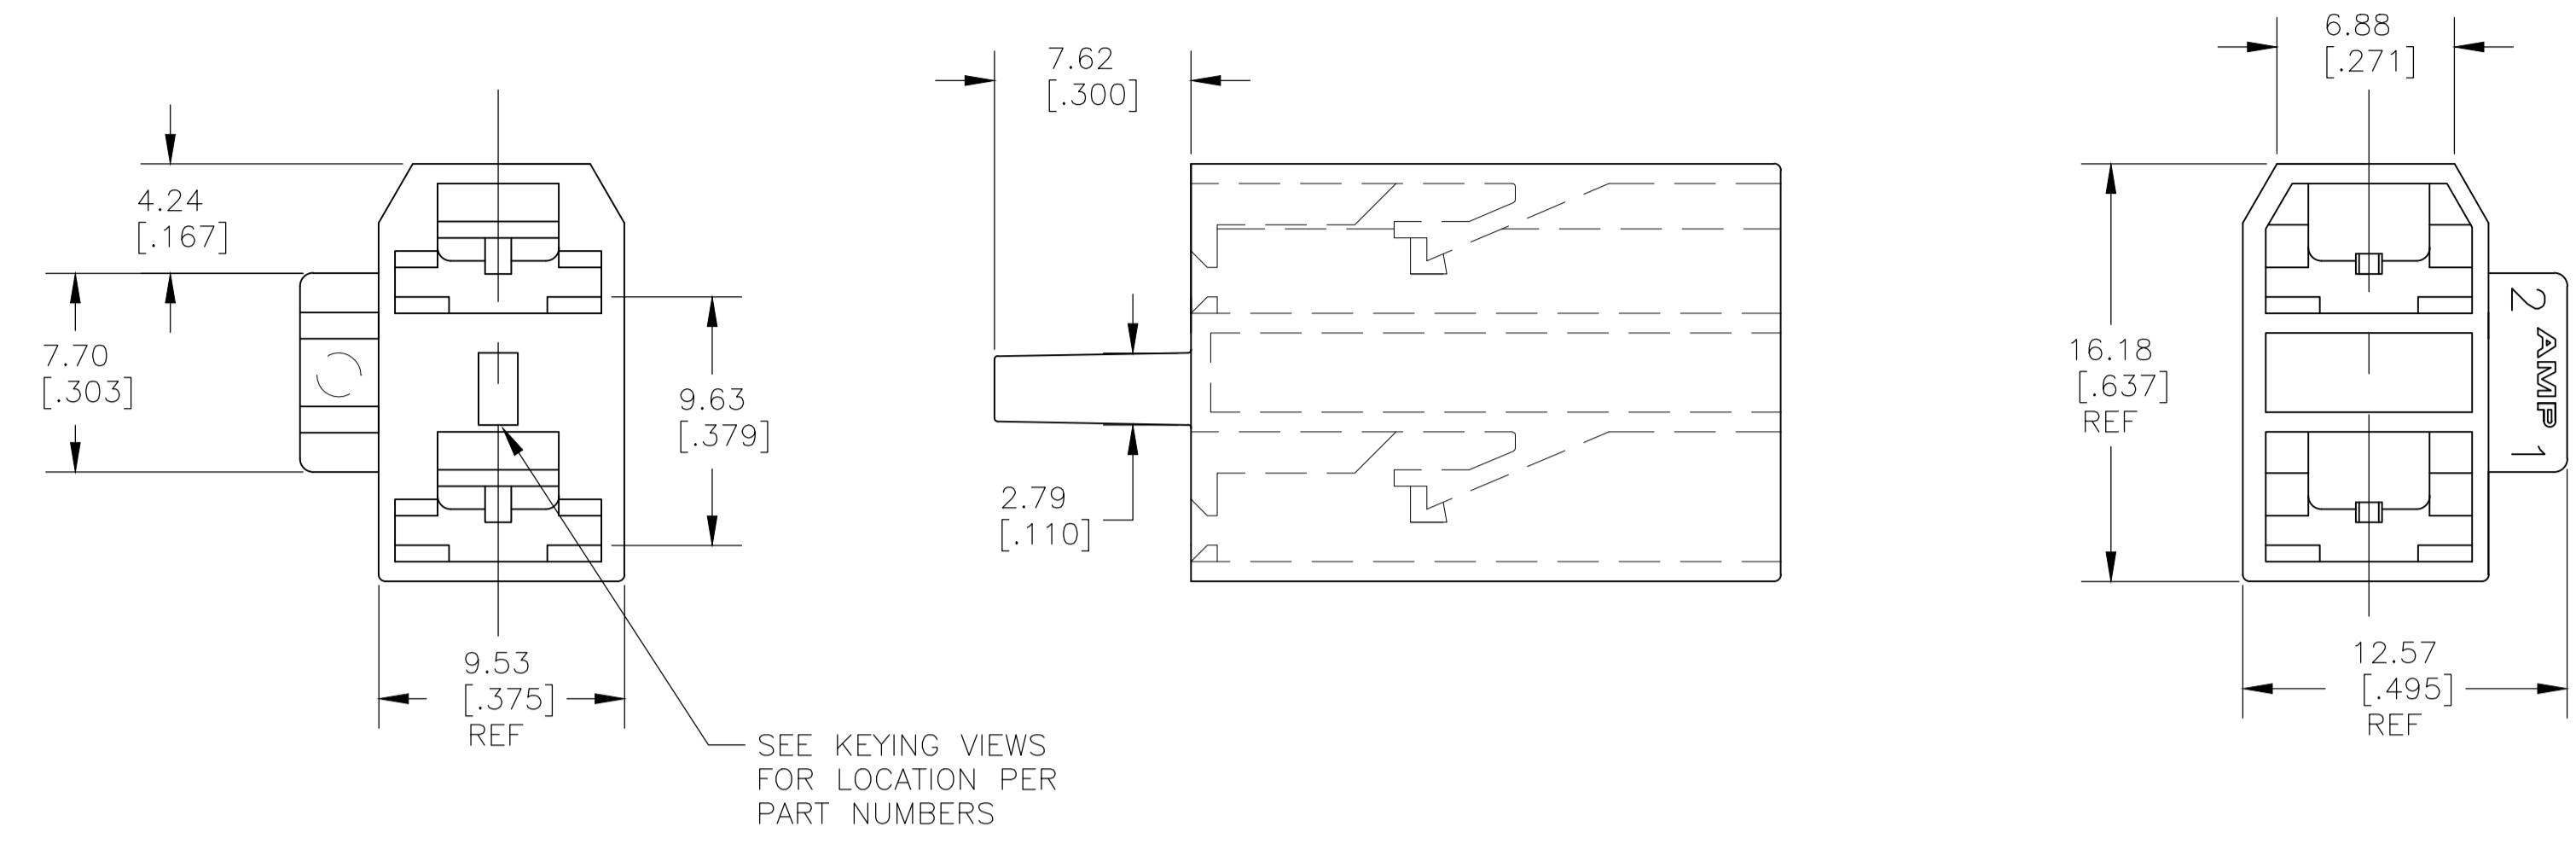

REVISIONS				
P	LTR	DESCRIPTION	DATE	BY
B1		REVISED PER ECR-19-013222	11SEP2019	BDA DS

- 1 FITS 6.35 [.250] SERIES FASTON RECEPTACLES.
- 2 PRELIMINARY - NOT FOR PRODUCTION
- 3 OBSOLETE PARTS
- 4 PARTS MAY APPEAR MEDIUM COLORED TO LIGHT COLORED AND EXHIBIT A MARBLING EFFECT.

KEYING FOR -1 & -7 PART WHITE

KEYING FOR -3 PART YELLOW

KEYING FOR -5 PART BLUE

KEYING FOR -2 & -8 PART GREEN

KEYING FOR -4 & 1-0 PART BLACK

KEYING FOR -6 PART RED

4	COLOR	MATERIAL	PART NO
	WHITE	66 NYLON WHITE	1-1969141-1
2	BLACK	6/6 NYLON, V2	1-1969141-0
2	GREEN	6/6 NYLON, V2	1969141-8
2	WHITE	6/6 NYLON, V2	1969141-7
2	RED	66, NYLON, V0	1969141-6
2	BLUE	66, NYLON, V0	1969141-5
2	BLACK	66, NYLON, V0	1969141-4
2	YELLOW	66, NYLON, V0	1969141-3
3	GREEN	66, NYLON, V0	1969141-2
	WHITE	66, NYLON, V0	1969141-1

OBSOLETE

SUPERSEDED BY 1-1969141-1

THIS DRAWING IS A CONTROLLED DOCUMENT.

TE Connectivity Ltd.

HOUSING, RECEPTACLE, FASTON, 6.35 [.250] SERIES, 2 CIRCUIT

SIZE: A1 CAGE CODE: 00779 DRAWING NO: 1969141

SCALE: 4:1 SHEET: 1 OF 1 REV: B1