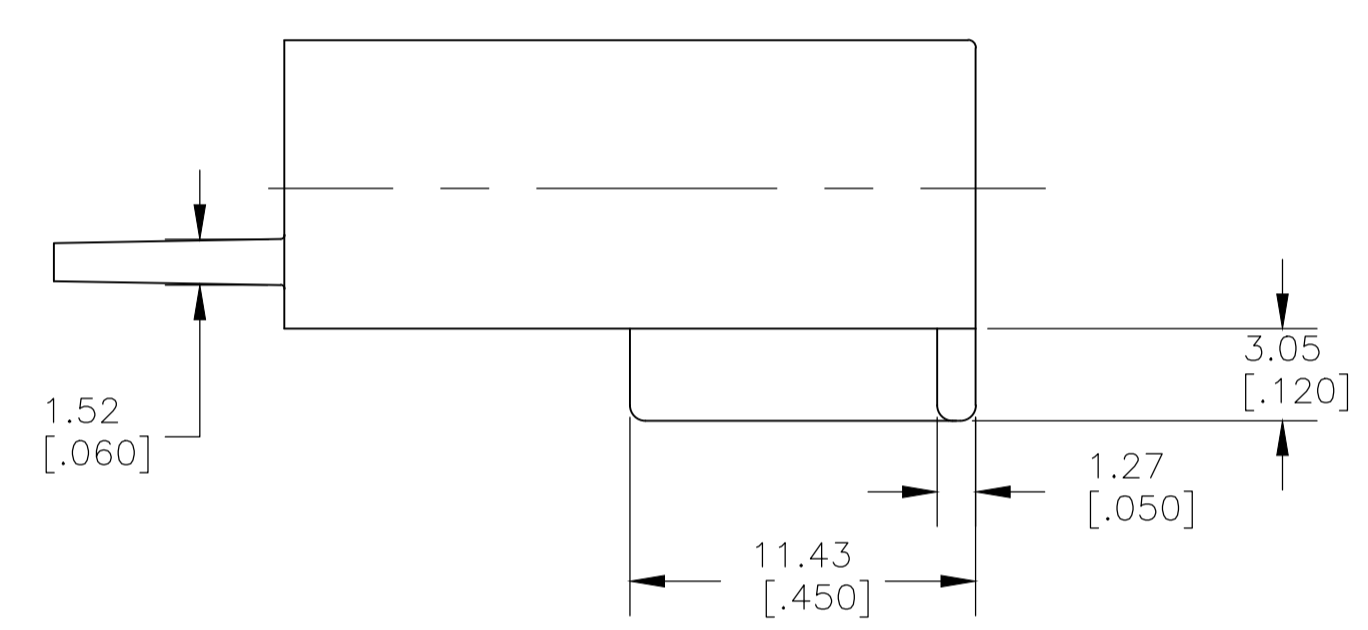

REVISIONS				
P	LTR	DESCRIPTION	DATE	BY
B1		REVISED PER ECR-19-013222	11SEP2019	BDA DS

- 1 FITS 6.35 [.250] SERIES FASTON RECEPTACLES.
- 2 PRELIMINARY - NOT FOR PRODUCTION
- 3 OBSOLETE PARTS
- 4 PARTS MAY APPEAR MEDIUM COLORED TO LIGHT COLORED AND EXHIBIT A MARBLING EFFECT.

KEYING FOR -1 & -7 PART WHITE

KEYING FOR -3 PART YELLOW

KEYING FOR -5 PART BLUE

KEYING FOR -2 & -8 PART GREEN

KEYING FOR -4 & 1-0 PART BLACK

KEYING FOR -6 PART RED

4	COLOR	MATERIAL	PART NO
	WHITE	66 NYLON WHITE	1-1969141-1
2	BLACK	6/6 NYLON, V2	1-1969141-0
2	GREEN	6/6 NYLON, V2	1969141-8
2	WHITE	6/6 NYLON, V2	1969141-7
2	RED	66, NYLON, V0	1969141-6
2	BLUE	66, NYLON, V0	1969141-5
2	BLACK	66, NYLON, V0	1969141-4
2	YELLOW	66, NYLON, V0	1969141-3
3	GREEN	66, NYLON, V0	1969141-2
	WHITE	66, NYLON, V0	1969141-1

OBSOLETE

SUPERSEDED BY 1-1969141-1

THIS DRAWING IS A CONTROLLED DOCUMENT.

TE Connectivity Ltd.

HOUSING, RECEPTACLE, FASTON, 6.35 [.250] SERIES, 2 CIRCUIT

SIZE: A1 CAGE CODE: 00779 DRAWING NO: 1969141

SCALE: 4:1 SHEET: 1 OF 1 REV: B1