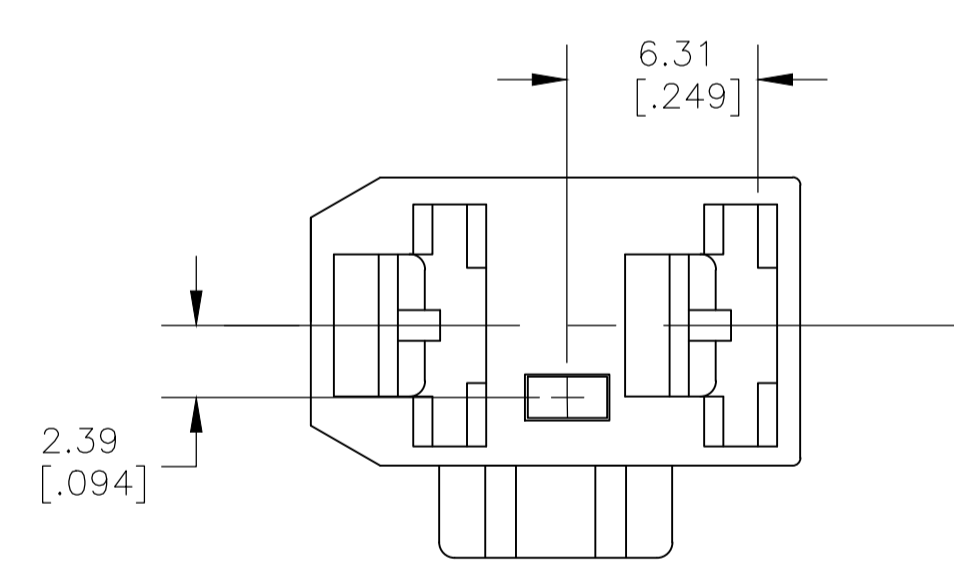

REVISIONS				
P	LTR	DESCRIPTION	DATE	BY
B1		REVISED PER ECR-19-013222	11SEP2019	BDA DS

- 1 FITS 6.35 [.250] SERIES FASTON RECEPTACLES.
- 2 PRELIMINARY - NOT FOR PRODUCTION
- 3 OBSOLETE PARTS
- 4 PARTS MAY APPEAR MEDIUM COLORED TO LIGHT COLORED AND EXHIBIT A MARBLING EFFECT.

KEYING FOR -1 & -7 PART WHITE

KEYING FOR -3 PART YELLOW

KEYING FOR -5 PART BLUE

KEYING FOR -2 & -8 PART GREEN

KEYING FOR -4 & 1-0 PART BLACK

KEYING FOR -6 PART RED

4	COLOR	MATERIAL	PART NO
	WHITE	66 NYLON WHITE	1-1969141-1
2	BLACK	6/6 NYLON, V2	1-1969141-0
2	GREEN	6/6 NYLON, V2	1969141-8
2	WHITE	6/6 NYLON, V2	1969141-7
2	RED	66, NYLON, V0	1969141-6
2	BLUE	66, NYLON, V0	1969141-5
2	BLACK	66, NYLON, V0	1969141-4
2	YELLOW	66, NYLON, V0	1969141-3
3	GREEN	66, NYLON, V0	1969141-2
	WHITE	66, NYLON, V0	1969141-1

OBSOLETE

SUPERSEDED BY 1-1969141-1

THIS DRAWING IS A CONTROLLED DOCUMENT.

TE Connectivity Ltd.

HOUSING, RECEPTACLE, FASTON, 6.35 [.250] SERIES, 2 CIRCUIT

SIZE: A1 CAGE CODE: 00779 DRAWING NO: 1969141

SCALE: 4:1 SHEET: 1 OF 1 REV: B1