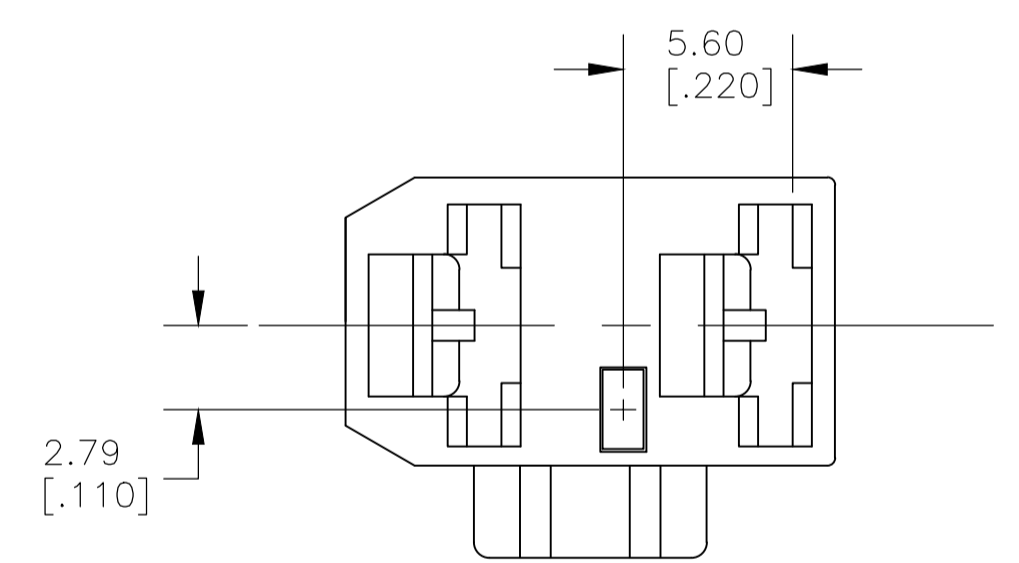

REVISIONS				
P	LTR	DESCRIPTION	DATE	BY
B1		REVISED PER ECR-19-013222	11SEP2019	BDA DS

- 1 FITS 6.35 [.250] SERIES FASTON RECEPTACLES.
- 2 PRELIMINARY - NOT FOR PRODUCTION
- 3 OBSOLETE PARTS
- 4 PARTS MAY APPEAR MEDIUM COLORED TO LIGHT COLORED AND EXHIBIT A MARBLING EFFECT.

KEYING FOR -1 & -7 PART WHITE

KEYING FOR -3 PART YELLOW

KEYING FOR -5 PART BLUE

KEYING FOR -2 & -8 PART GREEN

KEYING FOR -4 & 1-0 PART BLACK

KEYING FOR -6 PART RED

4	COLOR	MATERIAL	PART NO
	WHITE	66 NYLON WHITE	1-1969141-1
2	BLACK	6/6 NYLON, V2	1-1969141-0
2	GREEN	6/6 NYLON, V2	1969141-8
2	WHITE	6/6 NYLON, V2	1969141-7
2	RED	66, NYLON, V0	1969141-6
2	BLUE	66, NYLON, V0	1969141-5
2	BLACK	66, NYLON, V0	1969141-4
2	YELLOW	66, NYLON, V0	1969141-3
3	GREEN	66, NYLON, V0	1969141-2
	WHITE	66, NYLON, V0	1969141-1

OBSOLETE

SUPERSEDED BY 1-1969141-1

THIS DRAWING IS A CONTROLLED DOCUMENT.

TE Connectivity Ltd.

HOUSING, RECEPTACLE, FASTON, 6.35 [.250] SERIES, 2 CIRCUIT

SIZE: A1 CAGE CODE: 00779 DRAWING NO: 1969141

SCALE: 4:1 SHEET: 1 OF 1 REV: B1