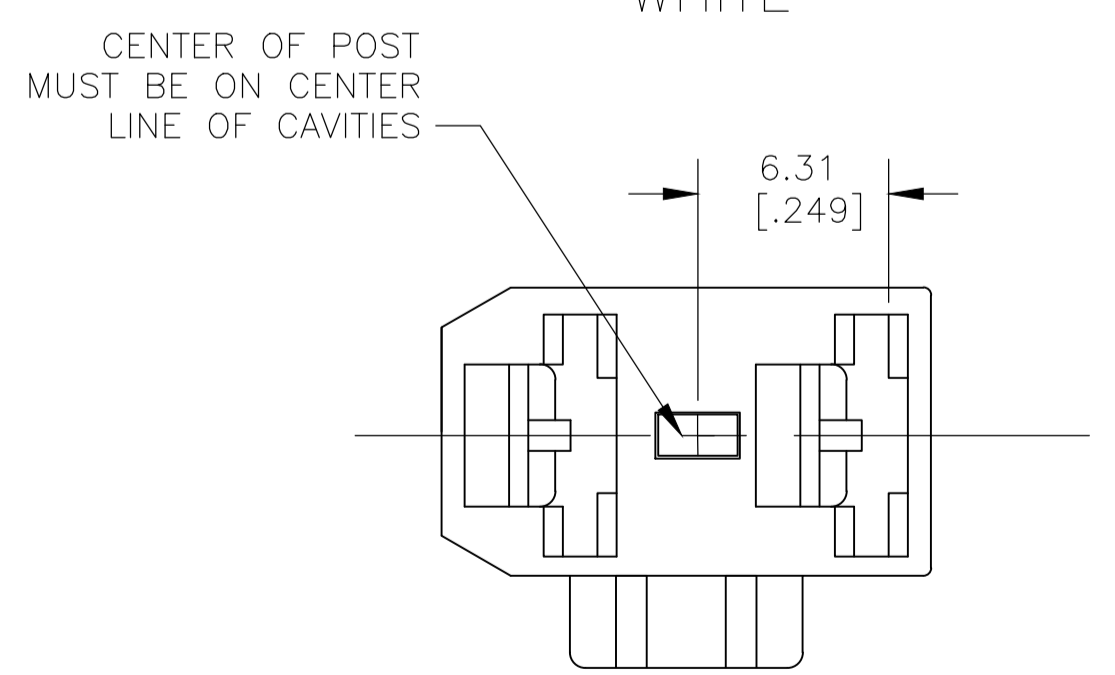

REVISIONS				
P	LTR	DESCRIPTION	DATE	BY
B1		REVISED PER ECR-19-013222	11SEP2019	BDA DS

- 1 FITS 6.35 [.250] SERIES FASTON RECEPTACLES.
- 2 PRELIMINARY - NOT FOR PRODUCTION
- 3 OBSOLETE PARTS
- 4 PARTS MAY APPEAR MEDIUM COLORED TO LIGHT COLORED AND EXHIBIT A MARBLING EFFECT.

KEYING FOR -1 & -7 PART WHITE

KEYING FOR -3 PART YELLOW

KEYING FOR -5 PART BLUE

KEYING FOR -2 & -8 PART GREEN

KEYING FOR -4 & 1-0 PART BLACK

KEYING FOR -6 PART RED

4	COLOR	MATERIAL	PART NO
	WHITE	66 NYLON WHITE	1-1969141-1
2	BLACK	6/6 NYLON, V2	1-1969141-0
2	GREEN	6/6 NYLON, V2	1969141-8
2	WHITE	6/6 NYLON, V2	1969141-7
2	RED	66, NYLON, V0	1969141-6
2	BLUE	66, NYLON, V0	1969141-5
2	BLACK	66, NYLON, V0	1969141-4
2	YELLOW	66, NYLON, V0	1969141-3
3	GREEN	66, NYLON, V0	1969141-2
	WHITE	66, NYLON, V0	1969141-1

OBSOLETE

SUPERSEDED BY 1-1969141-1

THIS DRAWING IS A CONTROLLED DOCUMENT.

TE Connectivity Ltd.

HOUSING, RECEPTACLE, FASTON, 6.35 [.250] SERIES, 2 CIRCUIT

SIZE: A1 CAGE CODE: 00779 DRAWING NO: 1969141

SCALE: 4:1 SHEET: 1 OF 1 REV: B1