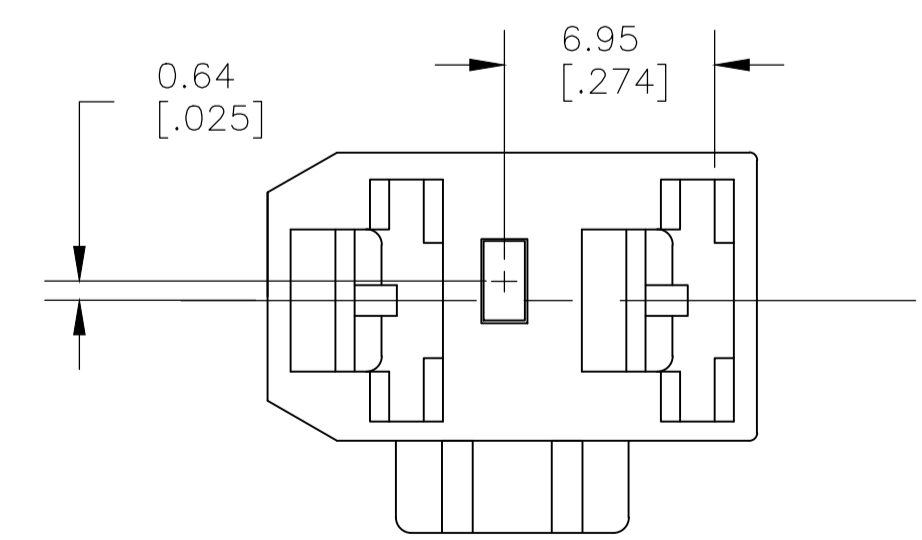

REVISIONS				
P	LTR	DESCRIPTION	DATE	BY
B1		REVISED PER ECR-19-013222	11SEP2019	BDA DS

- 1 FITS 6.35 [.250] SERIES FASTON RECEPTACLES.
- 2 PRELIMINARY - NOT FOR PRODUCTION
- 3 OBSOLETE PARTS
- 4 PARTS MAY APPEAR MEDIUM COLORED TO LIGHT COLORED AND EXHIBIT A MARBLING EFFECT.

KEYING FOR -1 & -7 PART WHITE

KEYING FOR -3 PART YELLOW

KEYING FOR -5 PART BLUE

KEYING FOR -2 & -8 PART GREEN

KEYING FOR -4 & 1-0 PART BLACK

KEYING FOR -6 PART RED

4	COLOR	MATERIAL	PART NO
	WHITE	66 NYLON WHITE	1-1969141-1
2	BLACK	6/6 NYLON, V2	1-1969141-0
2	GREEN	6/6 NYLON, V2	1969141-8
2	WHITE	6/6 NYLON, V2	1969141-7
2	RED	66, NYLON, V0	1969141-6
2	BLUE	66, NYLON, V0	1969141-5
2	BLACK	66, NYLON, V0	1969141-4
2	YELLOW	66, NYLON, V0	1969141-3
3	GREEN	66, NYLON, V0	1969141-2
	WHITE	66, NYLON, V0	1969141-1

OBSOLETE

SUPERSEDED BY 1-1969141-1

THIS DRAWING IS A CONTROLLED DOCUMENT.

TE Connectivity Ltd.

HOUSING, RECEPTACLE, FASTON, 6.35 [.250] SERIES, 2 CIRCUIT

SIZE: A1 CAGE CODE: 00779 DRAWING NO: 1969141

SCALE: 4:1 SHEET: 1 OF 1 REV: B1