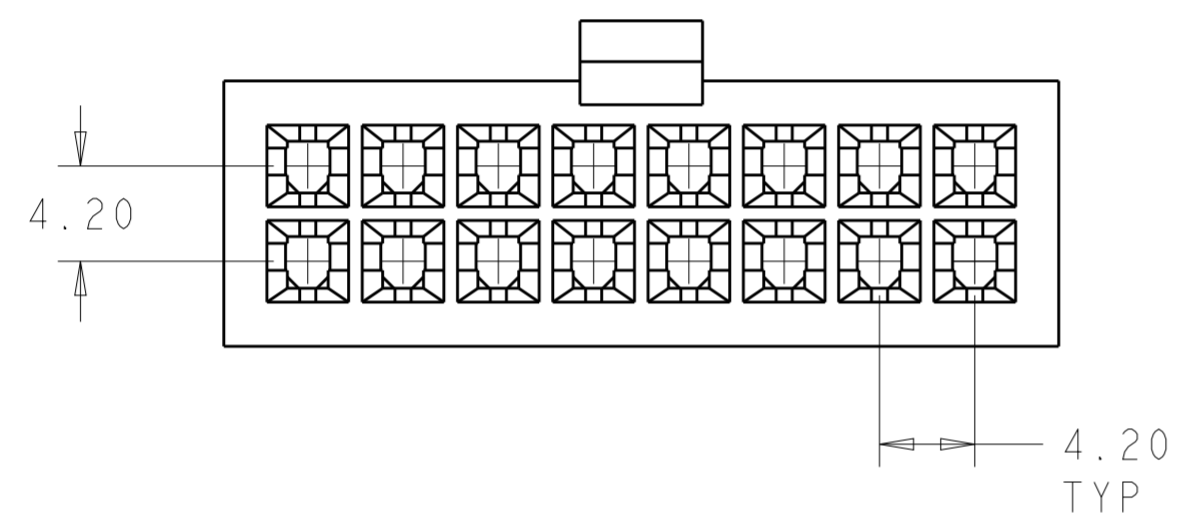

SCALE 3:1
FOR -2 PART ONLY

51.60	24	2-1969597-4
47.40	22	2-1969597-2
43.20	20	2-1969597-0
39.00	18	1-1969597-8
34.80	16	1-1969597-6
30.60	14	1-1969597-4
26.40	12	1-1969597-2
22.20	10	1-1969597-0
18.00	8	1969597-8
13.80	6	1969597-6
9.60	4	1969597-4
5.40	2	1969597-2
DIM L	NO. OF POS	PART NO.

THIS DRAWING IS A CONTROLLED DOCUMENT.		DWN JR RUTH 12DEC2012	TE Connectivity															
DIMENSIONS: mm		CHK KURT RANDOLPH 12DEC2012																
TOLERANCES UNLESS OTHERWISE SPECIFIED:		APVD KURT RANDOLPH 12DEC2012	NAME RECEPTACLE HOUSING, VAL-U-LOK															
<table border="1"> <tr><td>0 PLC</td><td>±</td></tr> <tr><td>1 PLC</td><td>±</td></tr> <tr><td>2 PLC</td><td>±0.25</td></tr> <tr><td>3 PLC</td><td>±</td></tr> <tr><td>4 PLC</td><td>±</td></tr> <tr><td>ANGLES</td><td>±</td></tr> <tr><td>FINISH</td><td>±</td></tr> </table>		0 PLC	±	1 PLC	±	2 PLC	±0.25	3 PLC	±	4 PLC	±	ANGLES	±	FINISH	±	PRODUCT SPEC -	SIZE A200779	
0 PLC	±																	
1 PLC	±																	
2 PLC	±0.25																	
3 PLC	±																	
4 PLC	±																	
ANGLES	±																	
FINISH	±																	
MATERIAL NYLON 6/6, V2	COLOR-NATURAL	APPLICATION SPEC -	CAGE CODE C-1969597	DRAWING NO -														
Customer Drawing		WEIGHT -	RESTRICTED TO -	SCALE 3:1														
		SHEET 1 OF 1		REV A1														