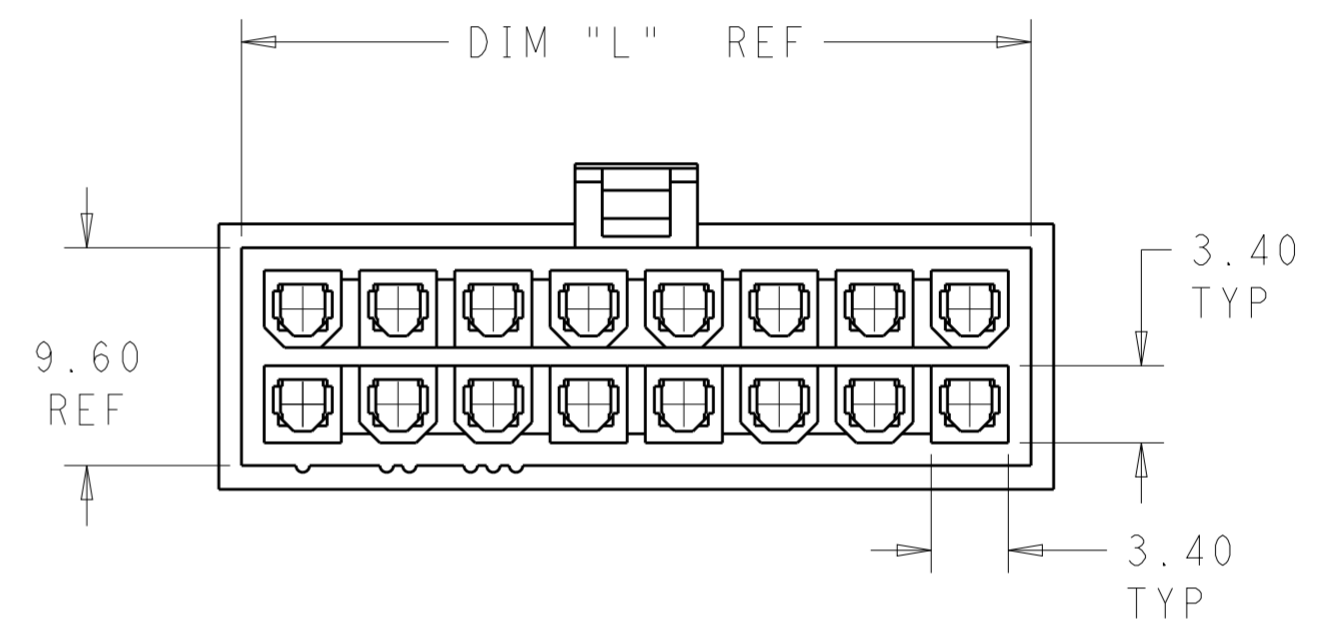

SCALE 3:1
FOR -2 PART ONLY

51.60	24	2-1969597-4
47.40	22	2-1969597-2
43.20	20	2-1969597-0
39.00	18	1-1969597-8
34.80	16	1-1969597-6
30.60	14	1-1969597-4
26.40	12	1-1969597-2
22.20	10	1-1969597-0
18.00	8	1969597-8
13.80	6	1969597-6
9.60	4	1969597-4
5.40	2	1969597-2
DIM L	NO. OF POS	PART NO.

THIS DRAWING IS A CONTROLLED DOCUMENT.		DWN JR RUTH 12DEC2012	TE Connectivity															
DIMENSIONS: mm		CHK KURT RANDOLPH 12DEC2012																
TOLERANCES UNLESS OTHERWISE SPECIFIED:		APVD KURT RANDOLPH 12DEC2012	NAME RECEPTACLE HOUSING, VAL-U-LOK															
<table border="1"> <tr><td>0 PLC</td><td>±</td></tr> <tr><td>1 PLC</td><td>±</td></tr> <tr><td>2 PLC</td><td>±0.25</td></tr> <tr><td>3 PLC</td><td>±</td></tr> <tr><td>4 PLC</td><td>±</td></tr> <tr><td>ANGLES</td><td>±</td></tr> <tr><td>FINISH</td><td>±</td></tr> </table>		0 PLC	±	1 PLC	±	2 PLC	±0.25	3 PLC	±	4 PLC	±	ANGLES	±	FINISH	±	PRODUCT SPEC -	SIZE A200779	
0 PLC	±																	
1 PLC	±																	
2 PLC	±0.25																	
3 PLC	±																	
4 PLC	±																	
ANGLES	±																	
FINISH	±																	
MATERIAL NYLON 6/6, V2	COLOR-NATURAL	APPLICATION SPEC -	CAGE CODE C-1969597	DRAWING NO -														
Customer Drawing		WEIGHT -	RESTRICTED TO -	SCALE 3:1														
		SHEET 1 OF 1		REV A1														