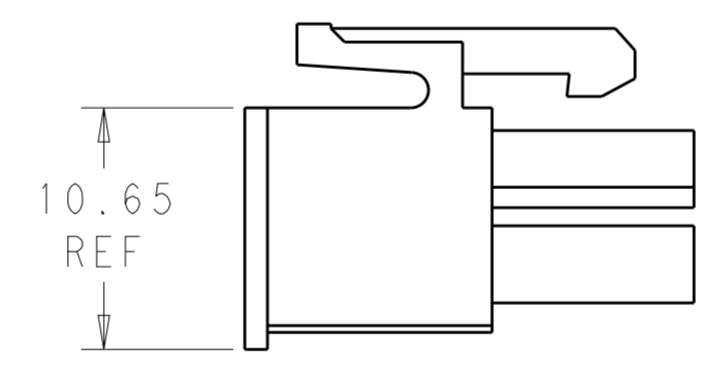

SCALE 3:1
FOR -2 PART ONLY

51.60	24	2-1969597-4
47.40	22	2-1969597-2
43.20	20	2-1969597-0
39.00	18	1-1969597-8
34.80	16	1-1969597-6
30.60	14	1-1969597-4
26.40	12	1-1969597-2
22.20	10	1-1969597-0
18.00	8	1969597-8
13.80	6	1969597-6
9.60	4	1969597-4
5.40	2	1969597-2
DIM L	NO. OF POS	PART NO.

THIS DRAWING IS A CONTROLLED DOCUMENT.		DWN JR RUTH 12DEC2012	TE Connectivity															
DIMENSIONS: mm		CHK KURT RANDOLPH 12DEC2012																
TOLERANCES UNLESS OTHERWISE SPECIFIED:		APVD KURT RANDOLPH 12DEC2012	NAME RECEPTACLE HOUSING, VAL-U-LOK															
<table border="1"> <tr><td>0 PLC</td><td>±</td></tr> <tr><td>1 PLC</td><td>±</td></tr> <tr><td>2 PLC</td><td>±0.25</td></tr> <tr><td>3 PLC</td><td>±</td></tr> <tr><td>4 PLC</td><td>±</td></tr> <tr><td>ANGLES</td><td>±</td></tr> <tr><td>FINISH</td><td>±</td></tr> </table>		0 PLC	±	1 PLC	±	2 PLC	±0.25	3 PLC	±	4 PLC	±	ANGLES	±	FINISH	±	PRODUCT SPEC -	SIZE A200779	
0 PLC	±																	
1 PLC	±																	
2 PLC	±0.25																	
3 PLC	±																	
4 PLC	±																	
ANGLES	±																	
FINISH	±																	
MATERIAL NYLON 6/6, V2	COLOR-NATURAL	APPLICATION SPEC -	CAGE CODE C-1969597	DRAWING NO -														
Customer Drawing		WEIGHT -	RESTRICTED TO -	SCALE 3:1														
		SHEET 1 OF 1		REV A1														