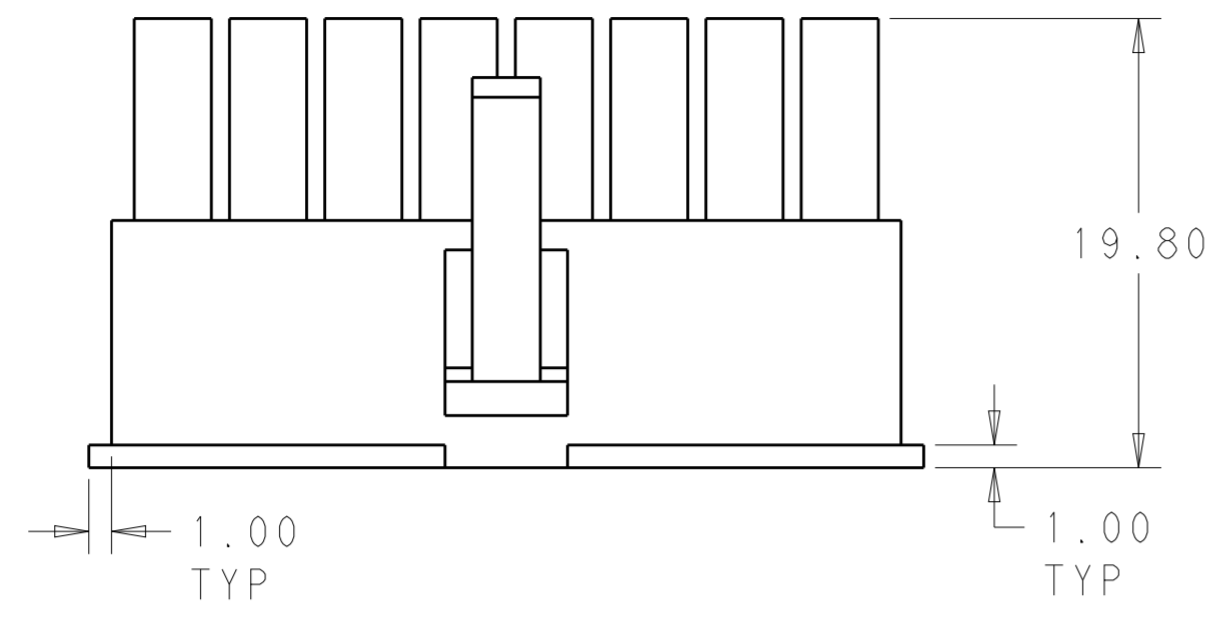

SCALE 3:1
FOR -2 PART ONLY

51.60	24	2-1969597-4
47.40	22	2-1969597-2
43.20	20	2-1969597-0
39.00	18	1-1969597-8
34.80	16	1-1969597-6
30.60	14	1-1969597-4
26.40	12	1-1969597-2
22.20	10	1-1969597-0
18.00	8	1969597-8
13.80	6	1969597-6
9.60	4	1969597-4
5.40	2	1969597-2
DIM L	NO. OF POS	PART NO.

THIS DRAWING IS A CONTROLLED DOCUMENT.		DWN JR RUTH 12DEC2012	TE Connectivity															
DIMENSIONS: mm		CHK KURT RANDOLPH 12DEC2012																
TOLERANCES UNLESS OTHERWISE SPECIFIED:		APVD KURT RANDOLPH 12DEC2012	NAME RECEPTACLE HOUSING, VAL-U-LOK															
<table border="1"> <tr><td>0 PLC</td><td>±</td></tr> <tr><td>1 PLC</td><td>±</td></tr> <tr><td>2 PLC</td><td>±0.25</td></tr> <tr><td>3 PLC</td><td>±</td></tr> <tr><td>4 PLC</td><td>±</td></tr> <tr><td>ANGLES</td><td>±</td></tr> <tr><td>FINISH</td><td>±</td></tr> </table>		0 PLC	±	1 PLC	±	2 PLC	±0.25	3 PLC	±	4 PLC	±	ANGLES	±	FINISH	±	PRODUCT SPEC -	SIZE A200779	
0 PLC	±																	
1 PLC	±																	
2 PLC	±0.25																	
3 PLC	±																	
4 PLC	±																	
ANGLES	±																	
FINISH	±																	
MATERIAL NYLON 6/6, V2	COLOR-NATURAL	APPLICATION SPEC -	CAGE CODE C-1969597	DRAWING NO -														
Customer Drawing		WEIGHT -	RESTRICTED TO -	SCALE 3:1														
		SHEET 1 OF 1		REV A1														