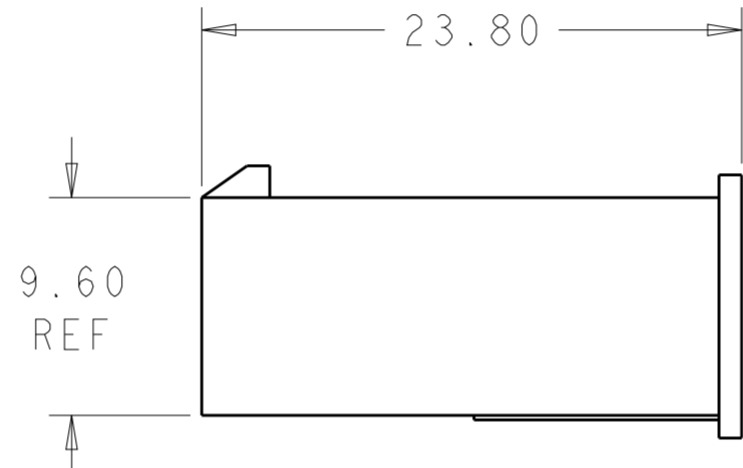

51.60	24	2-1969598-4
47.40	22	2-1969598-2
43.20	20	2-1969598-0
39.00	18	1-1969598-8
34.80	16	1-1969598-6
30.60	14	1-1969598-4
26.40	12	1-1969598-2
22.20	10	1-1969598-0
18.00	8	1969598-8
13.80	6	1969598-6
9.60	4	1969598-4
5.40	2	1969598-2
DIM L	NO. OF POS	PART NO.

THIS DRAWING IS A CONTROLLED DOCUMENT.		DWN	JR RUTH	12DEC2012	 TE Connectivity	
DIMENSIONS:		CHK	KURT RANDOLPH	12DEC2012		
TOLERANCES UNLESS OTHERWISE SPECIFIED:		APVD	KURT RANDOLPH	12DEC2012		
mm		PRODUCT SPEC				
		APPLICATION SPEC			NAME	PLUG HOUSING VAL-U-LOK
MATERIAL	NYLON 6/6, V2	WEIGHT	-		SIZE	A200779
FINISH		Customer Drawing		SCALE	CAGE CODE	C-1969598
COLOR-NATURAL				3:1	DRAWING NO	G-1969598
				SHEET	RESTRICTED TO	
				1	OF	1
				REV	A	