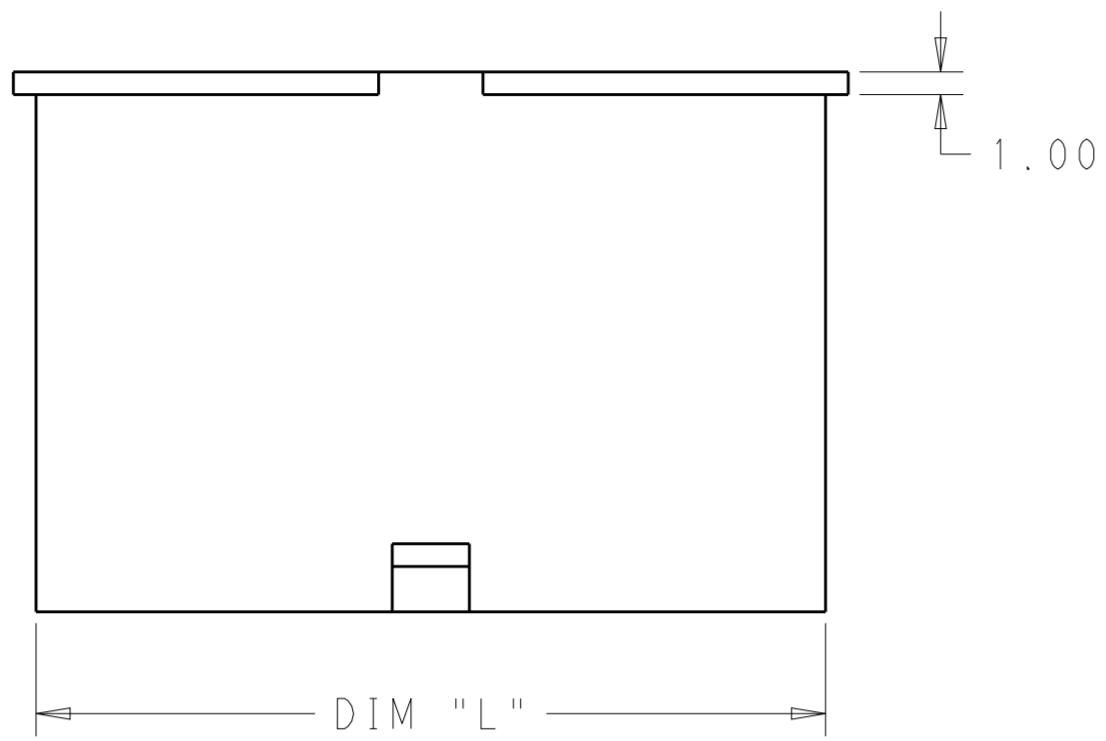

51.60	24	2-1969598-4
47.40	22	2-1969598-2
43.20	20	2-1969598-0
39.00	18	1-1969598-8
34.80	16	1-1969598-6
30.60	14	1-1969598-4
26.40	12	1-1969598-2
22.20	10	1-1969598-0
18.00	8	1969598-8
13.80	6	1969598-6
9.60	4	1969598-4
5.40	2	1969598-2
DIM L	NO. OF POS	PART NO.

THIS DRAWING IS A CONTROLLED DOCUMENT.		DWN	JR RUTH	12DEC2012	 TE Connectivity	
DIMENSIONS:		CHK	KURT RANDOLPH	12DEC2012		
TOLERANCES UNLESS OTHERWISE SPECIFIED:		APVD	KURT RANDOLPH	12DEC2012		
mm		PRODUCT SPEC				
		APPLICATION SPEC			NAME	PLUG HOUSING VAL-U-LOK
MATERIAL	NYLON 6/6, V2	WEIGHT	-		SIZE	A200779
FINISH		Customer Drawing		SCALE	CAGE CODE	C-1969598
COLOR-NATURAL				3:1	DRAWING NO	G-1969598
				SHEET	RESTRICTED TO	
				1	OF	1
				REV	A	