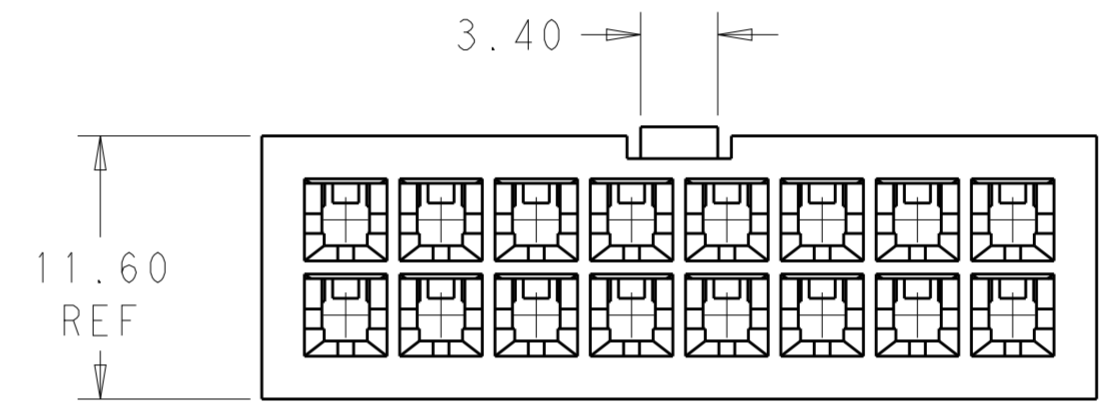

51.60	24	2-1969598-4
47.40	22	2-1969598-2
43.20	20	2-1969598-0
39.00	18	1-1969598-8
34.80	16	1-1969598-6
30.60	14	1-1969598-4
26.40	12	1-1969598-2
22.20	10	1-1969598-0
18.00	8	1969598-8
13.80	6	1969598-6
9.60	4	1969598-4
5.40	2	1969598-2
DIM L	NO. OF POS	PART NO.

THIS DRAWING IS A CONTROLLED DOCUMENT.		DWN	JR RUTH	12DEC2012	 TE Connectivity	
DIMENSIONS:		CHK	KURT RANDOLPH	12DEC2012		
TOLERANCES UNLESS OTHERWISE SPECIFIED:		APVD	KURT RANDOLPH	12DEC2012		
mm		PRODUCT SPEC				
		APPLICATION SPEC			NAME	PLUG HOUSING VAL-U-LOK
MATERIAL	NYLON 6/6, V2	WEIGHT	-		SIZE	A200779
FINISH		Customer Drawing		SCALE	CAGE CODE	C-1969598
COLOR-NATURAL				3:1	DRAWING NO	G-1969598
				SHEET	RESTRICTED TO	
				1	OF	1
				REV	A	