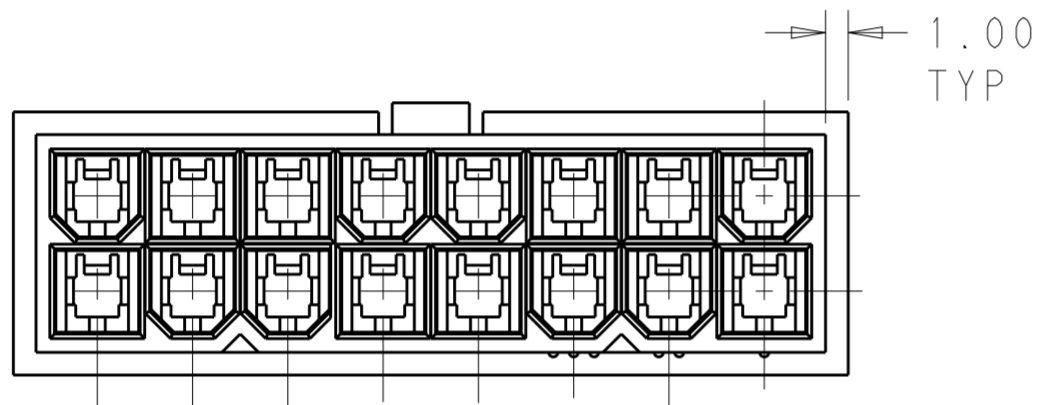

51.60	24	2-1969598-4
47.40	22	2-1969598-2
43.20	20	2-1969598-0
39.00	18	1-1969598-8
34.80	16	1-1969598-6
30.60	14	1-1969598-4
26.40	12	1-1969598-2
22.20	10	1-1969598-0
18.00	8	1969598-8
13.80	6	1969598-6
9.60	4	1969598-4
5.40	2	1969598-2
DIM L	NO. OF POS	PART NO.

THIS DRAWING IS A CONTROLLED DOCUMENT.		DWN	JR RUTH	12DEC2012	 TE Connectivity	
DIMENSIONS:		CHK	KURT RANDOLPH	12DEC2012		
TOLERANCES UNLESS OTHERWISE SPECIFIED:		APVD	KURT RANDOLPH	12DEC2012		
mm		PRODUCT SPEC				
		APPLICATION SPEC			NAME	PLUG HOUSING VAL-U-LOK
MATERIAL	NYLON 6/6, V2	WEIGHT	-		SIZE	A200779
FINISH		Customer Drawing		SCALE	CAGE CODE	C-1969598
COLOR-NATURAL				3:1	DRAWING NO	G-1969598
				SHEET	RESTRICTED TO	
				1	OF	1
				REV	A	