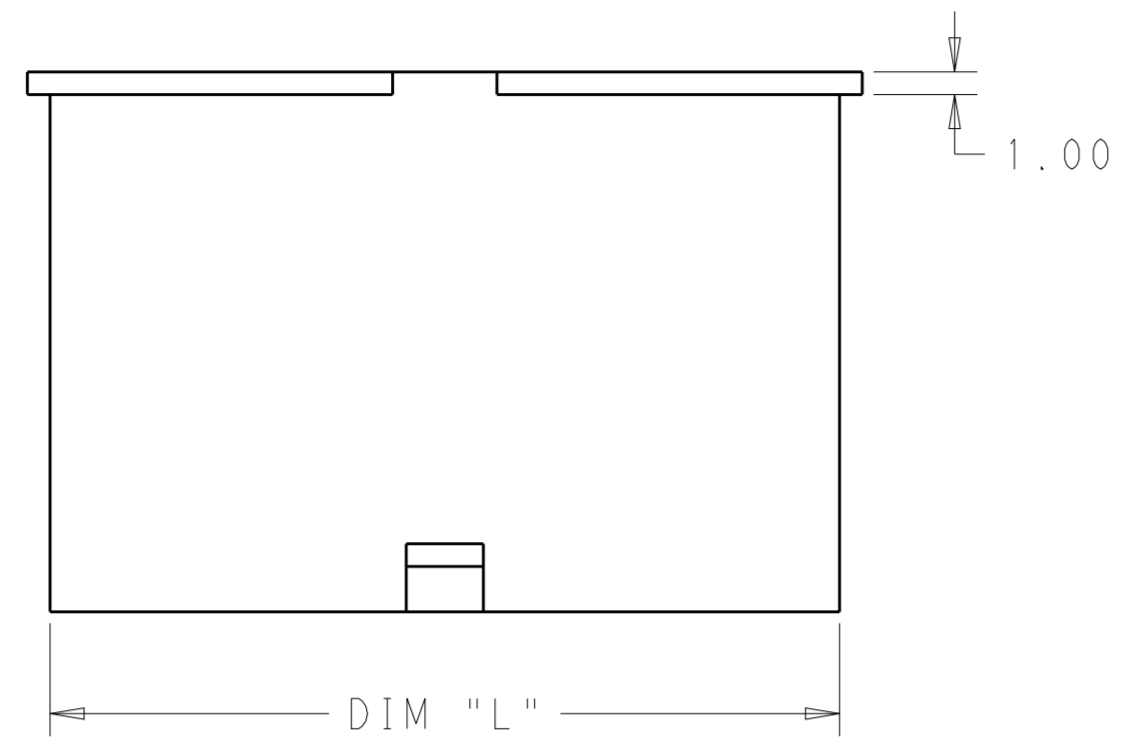

51.60	24	2-1969598-4
47.40	22	2-1969598-2
43.20	20	2-1969598-0
39.00	18	1-1969598-8
34.80	16	1-1969598-6
30.60	14	1-1969598-4
26.40	12	1-1969598-2
22.20	10	1-1969598-0
18.00	8	1969598-8
13.80	6	1969598-6
9.60	4	1969598-4
5.40	2	1969598-2
DIM L	NO. OF POS	PART NO.

THIS DRAWING IS A CONTROLLED DOCUMENT.		DWN	JR RUTH	12DEC2012	TE Connectivity	
DIMENSIONS:		CHK	KURT RANDOLPH	12DEC2012		
TOLERANCES UNLESS OTHERWISE SPECIFIED:		APVD	KURT RANDOLPH	12DEC2012		
mm		PRODUCT SPEC				
0 PLC ± 1 PLC ± 2 PLC ±0.25 3 PLC ± 4 PLC ± ANGLES ±		APPLICATION SPEC			NAME	PLUG HOUSING VAL-U-LOK
MATERIAL		WEIGHT			SIZE	A200779
NYLON 6/6, V2		FINISH	COLOR-NATURAL	Customer Drawing	CAGE CODE	C-1969598
		SCALE	3:1	SHEET	1	OF 1
		REV	A			