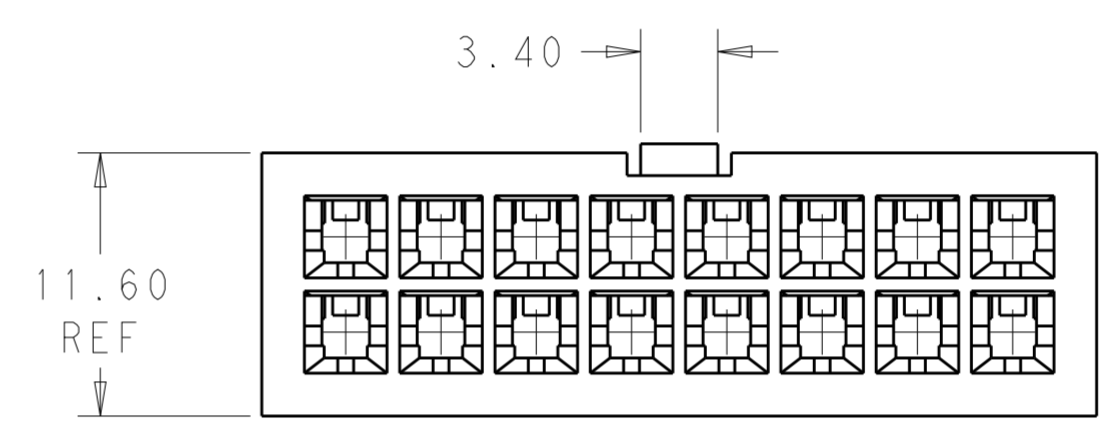

51.60	24	2-1969598-4
47.40	22	2-1969598-2
43.20	20	2-1969598-0
39.00	18	1-1969598-8
34.80	16	1-1969598-6
30.60	14	1-1969598-4
26.40	12	1-1969598-2
22.20	10	1-1969598-0
18.00	8	1969598-8
13.80	6	1969598-6
9.60	4	1969598-4
5.40	2	1969598-2
DIM L	NO. OF POS	PART NO.

THIS DRAWING IS A CONTROLLED DOCUMENT.		DWN	JR RUTH	12DEC2012	TE Connectivity	
DIMENSIONS:		CHK	KURT RANDOLPH	12DEC2012		
TOLERANCES UNLESS OTHERWISE SPECIFIED:		APVD	KURT RANDOLPH	12DEC2012		
mm		PRODUCT SPEC				
0 PLC ± 1 PLC ± 2 PLC ±0.25 3 PLC ± 4 PLC ± ANGLES ±		APPLICATION SPEC			NAME	PLUG HOUSING VAL-U-LOK
MATERIAL		WEIGHT			SIZE	A200779
NYLON 6/6, V2		FINISH	COLOR-NATURAL	Customer Drawing	CAGE CODE	C-1969598
		SCALE	3:1	SHEET	1	OF 1
		REV	A			