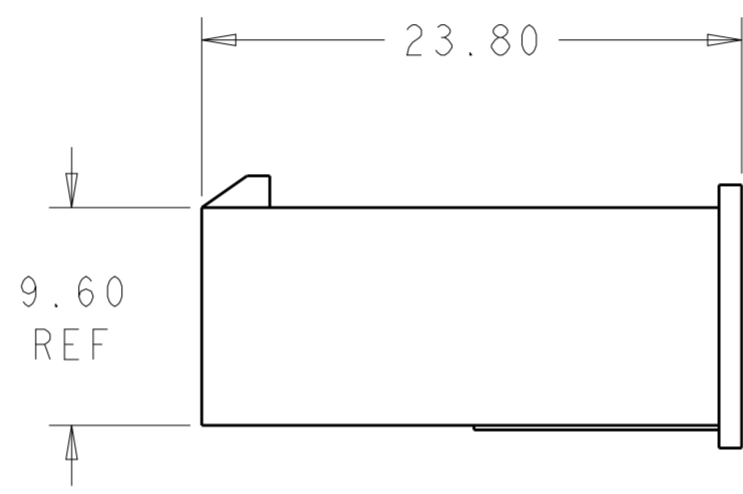

51.60	24	2-1969598-4
47.40	22	2-1969598-2
43.20	20	2-1969598-0
39.00	18	1-1969598-8
34.80	16	1-1969598-6
30.60	14	1-1969598-4
26.40	12	1-1969598-2
22.20	10	1-1969598-0
18.00	8	1969598-8
13.80	6	1969598-6
9.60	4	1969598-4
5.40	2	1969598-2
DIM L	NO. OF POS	PART NO.

THIS DRAWING IS A CONTROLLED DOCUMENT.		DWN	JR RUTH	12DEC2012	TE Connectivity	
DIMENSIONS:		CHK	KURT RANDOLPH	12DEC2012		
TOLERANCES UNLESS OTHERWISE SPECIFIED:		APVD	KURT RANDOLPH	12DEC2012		
mm		PRODUCT SPEC				
0 PLC ± 1 PLC ± 2 PLC ±0.25 3 PLC ± 4 PLC ± ANGLES ±		APPLICATION SPEC			NAME	PLUG HOUSING VAL-U-LOK
MATERIAL		WEIGHT			SIZE	A200779
NYLON 6/6, V2		FINISH	COLOR-NATURAL	Customer Drawing	CAGE CODE	C-1969598
		SCALE	3:1	SHEET	1	OF 1
		REV	A			