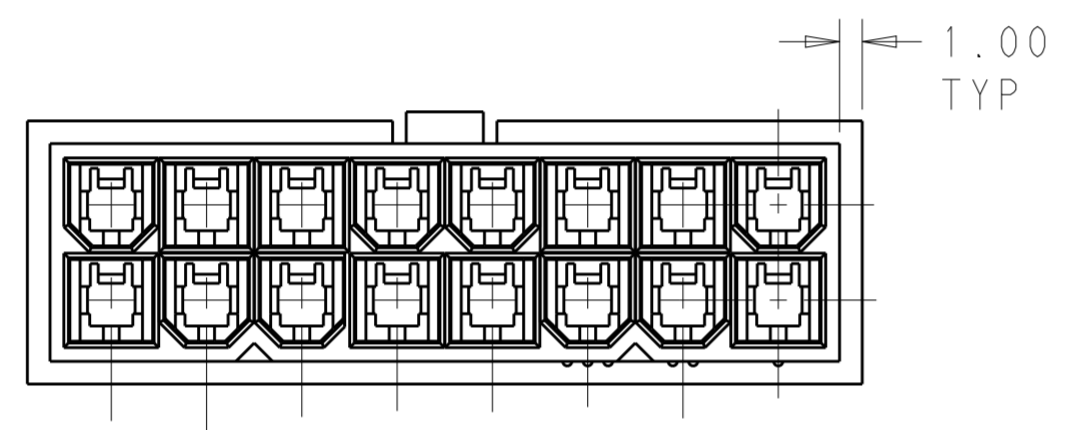

51.60	24	2-1969598-4
47.40	22	2-1969598-2
43.20	20	2-1969598-0
39.00	18	1-1969598-8
34.80	16	1-1969598-6
30.60	14	1-1969598-4
26.40	12	1-1969598-2
22.20	10	1-1969598-0
18.00	8	1969598-8
13.80	6	1969598-6
9.60	4	1969598-4
5.40	2	1969598-2
DIM L	NO. OF POS	PART NO.

THIS DRAWING IS A CONTROLLED DOCUMENT.		DWN	JR RUTH	12DEC2012	TE Connectivity	
DIMENSIONS:		CHK	KURT RANDOLPH	12DEC2012		
TOLERANCES UNLESS OTHERWISE SPECIFIED:		APVD	KURT RANDOLPH	12DEC2012		
mm		PRODUCT SPEC				
0 PLC ± 1 PLC ± 2 PLC ±0.25 3 PLC ± 4 PLC ± ANGLES ±		APPLICATION SPEC			NAME	PLUG HOUSING VAL-U-LOK
MATERIAL		WEIGHT			SIZE	A200779
NYLON 6/6, V2		FINISH	COLOR-NATURAL	Customer Drawing	CAGE CODE	C-1969598
		SCALE	3:1	SHEET	1	OF 1
		REV	A			