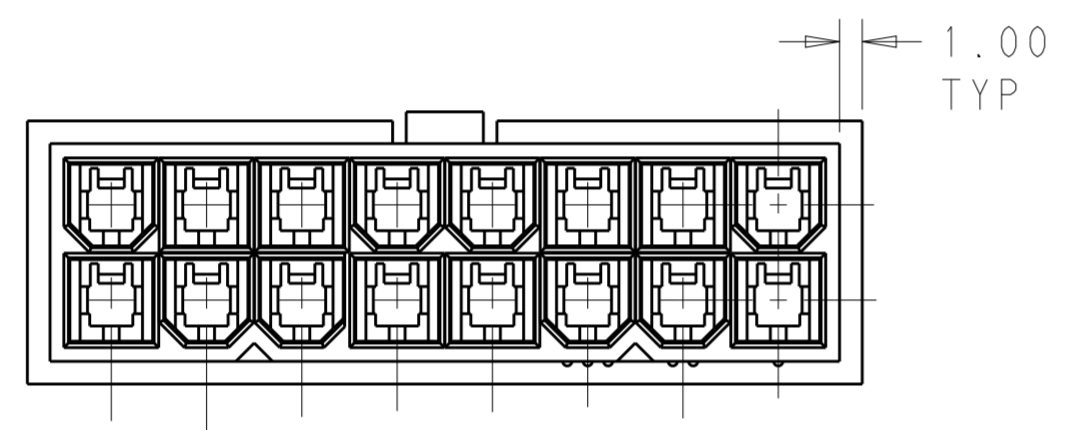

51.60	24	2-1969598-4
47.40	22	2-1969598-2
43.20	20	2-1969598-0
39.00	18	1-1969598-8
34.80	16	1-1969598-6
30.60	14	1-1969598-4
26.40	12	1-1969598-2
22.20	10	1-1969598-0
18.00	8	1969598-8
13.80	6	1969598-6
9.60	4	1969598-4
5.40	2	1969598-2
DIM L	NO. OF POS	PART NO.

THIS DRAWING IS A CONTROLLED DOCUMENT.		DWN	JR RUTH	12DEC2012	TE Connectivity	
DIMENSIONS:		CHK	KURT RANDOLPH	12DEC2012		
TOLERANCES UNLESS OTHERWISE SPECIFIED:		APVD	KURT RANDOLPH	12DEC2012		
mm		PRODUCT SPEC				
0 PLC ± 1 PLC ± 2 PLC ±0.25 3 PLC ± 4 PLC ± ANGLES ±		APPLICATION SPEC			NAME	PLUG HOUSING VAL-U-LOK
MATERIAL		WEIGHT			SIZE	A200779
NYLON 6/6, V2		Customer Drawing			CAGE CODE	C-1969598
COLOR-NATURAL		SCALE		3:1	DRAWING NO	G-1969598
		SHEET		1	RESTRICTED TO	-
		OF		1	REV	A