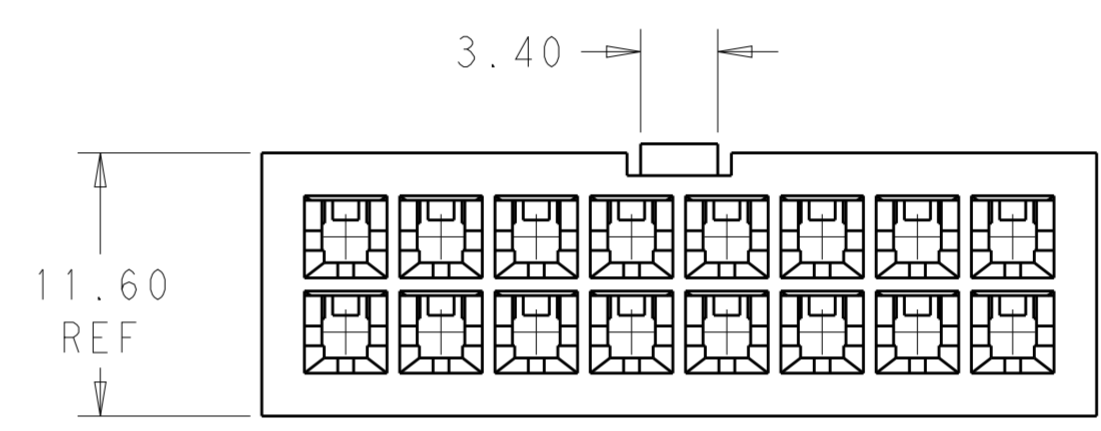

51.60	24	2-1969598-4
47.40	22	2-1969598-2
43.20	20	2-1969598-0
39.00	18	1-1969598-8
34.80	16	1-1969598-6
30.60	14	1-1969598-4
26.40	12	1-1969598-2
22.20	10	1-1969598-0
18.00	8	1969598-8
13.80	6	1969598-6
9.60	4	1969598-4
5.40	2	1969598-2
DIM L	NO. OF POS	PART NO.

THIS DRAWING IS A CONTROLLED DOCUMENT.		DWN	JR RUTH	12DEC2012	TE Connectivity	
DIMENSIONS:		CHK	KURT RANDOLPH	12DEC2012		
TOLERANCES UNLESS OTHERWISE SPECIFIED:		APVD	KURT RANDOLPH	12DEC2012		
mm		PRODUCT SPEC				
0 PLC ± 1 PLC ± 2 PLC ±0.25 3 PLC ± 4 PLC ± ANGLES ±		APPLICATION SPEC			NAME	PLUG HOUSING VAL-U-LOK
MATERIAL		WEIGHT			SIZE	A200779
NYLON 6/6, V2		Customer Drawing			CAGE CODE	C-1969598
COLOR-NATURAL		SCALE		3:1	DRAWING NO	G-1969598
		SHEET		1	RESTRICTED TO	-
		OF		1	REV	A