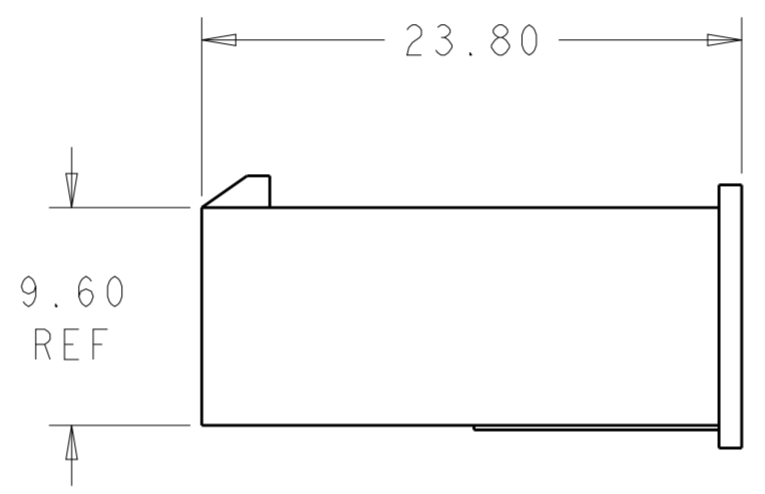

51.60	24	2-1969598-4
47.40	22	2-1969598-2
43.20	20	2-1969598-0
39.00	18	1-1969598-8
34.80	16	1-1969598-6
30.60	14	1-1969598-4
26.40	12	1-1969598-2
22.20	10	1-1969598-0
18.00	8	1969598-8
13.80	6	1969598-6
9.60	4	1969598-4
5.40	2	1969598-2
DIM L	NO. OF POS	PART NO.

THIS DRAWING IS A CONTROLLED DOCUMENT.		DWN	JR RUTH	12DEC2012	TE Connectivity	
DIMENSIONS:		CHK	KURT RANDOLPH	12DEC2012		
TOLERANCES UNLESS OTHERWISE SPECIFIED:		APVD	KURT RANDOLPH	12DEC2012		
mm		PRODUCT SPEC				
0 PLC ± 1 PLC ± 2 PLC ±0.25 3 PLC ± 4 PLC ± ANGLES ±		APPLICATION SPEC			NAME	PLUG HOUSING VAL-U-LOK
MATERIAL		WEIGHT			SIZE	A200779
NYLON 6/6, V2		Customer Drawing			CAGE CODE	C-1969598
COLOR-NATURAL		SCALE		3:1	DRAWING NO	G-1969598
		SHEET		1	RESTRICTED TO	-
		OF		1	REV	A