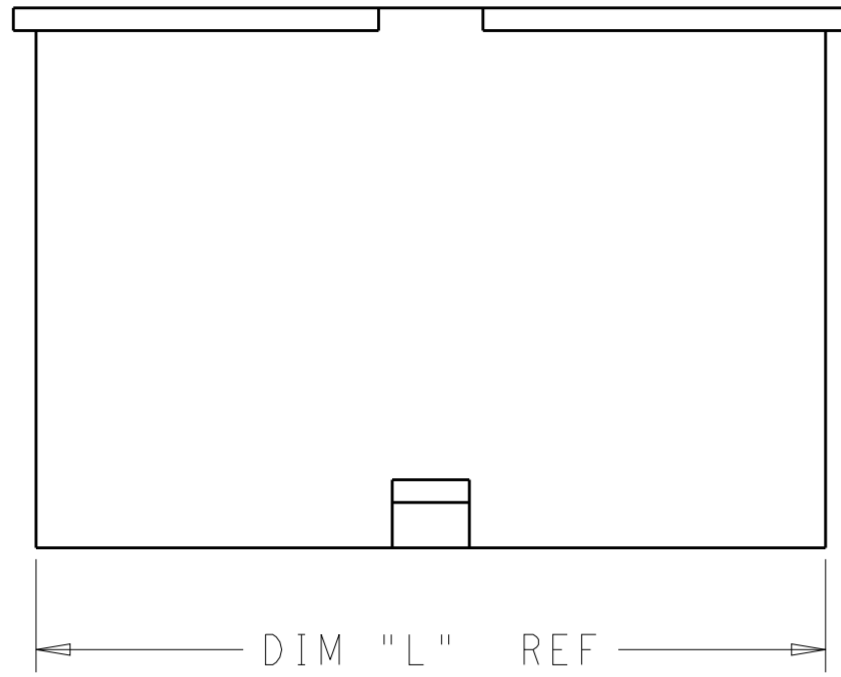

51.60	24	2-1969612-4
47.40	22	2-1969612-2
43.20	20	2-1969612-0
39.00	18	1-1969612-8
34.80	16	1-1969612-6
30.60	14	1-1969612-4
26.40	12	1-1969612-2
22.20	10	1-1969612-0
18.00	8	1969612-8
13.80	6	1969612-6
9.60	4	1969612-4
5.40	2	1969612-2
DIM L	NO. OF POS	PART NO.

THIS DRAWING IS A CONTROLLED DOCUMENT.		DWN	JR RUTH	18JAN13	 TE Connectivity		
DIMENSIONS:		CHK	KURT RANDOLPH	18JAN13			
TOLERANCES UNLESS OTHERWISE SPECIFIED:		APVD	KURT RANDOLPH	18JAN13			
mm		PRODUCT SPEC					
		APPLICATION SPEC			NAME	PLUG HOUSING VAL-U-LOK	
MATERIAL	NYLON 6/6, V0	WEIGHT			SIZE	A200779	
FINISH		Customer Drawing			CAGE CODE	C-1969612	
COLOR-NATURAL		SCALE	3:1	SHEET	1	OF	1
		REV	A				