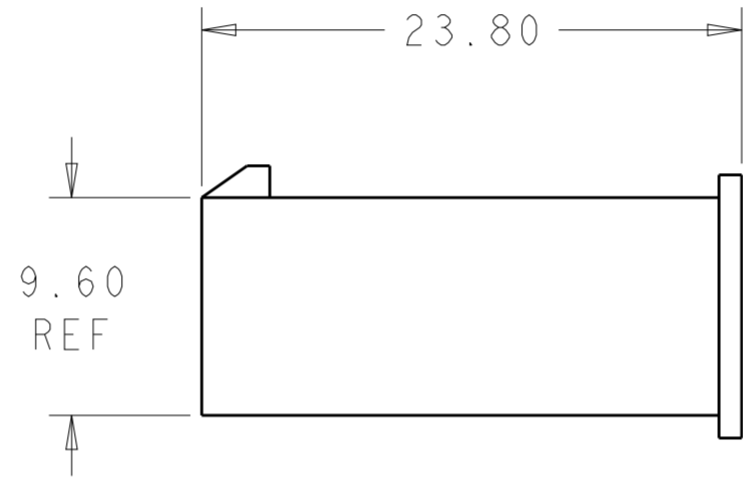

51.60	24	2-1969612-4
47.40	22	2-1969612-2
43.20	20	2-1969612-0
39.00	18	1-1969612-8
34.80	16	1-1969612-6
30.60	14	1-1969612-4
26.40	12	1-1969612-2
22.20	10	1-1969612-0
18.00	8	1969612-8
13.80	6	1969612-6
9.60	4	1969612-4
5.40	2	1969612-2
DIM L	NO. OF POS	PART NO.

THIS DRAWING IS A CONTROLLED DOCUMENT.		DWN	JR RUTH	18JAN13	 TE Connectivity		
DIMENSIONS:		CHK	KURT RANDOLPH	18JAN13			
TOLERANCES UNLESS OTHERWISE SPECIFIED:		APVD	KURT RANDOLPH	18JAN13			
mm		PRODUCT SPEC					
		APPLICATION SPEC			NAME	PLUG HOUSING VAL-U-LOK	
MATERIAL	NYLON 6/6, V0	WEIGHT			SIZE	A200779	
FINISH		Customer Drawing			CAGE CODE	C-1969612	
COLOR-NATURAL		SCALE	3:1	SHEET	1	OF	1
		REV	A				