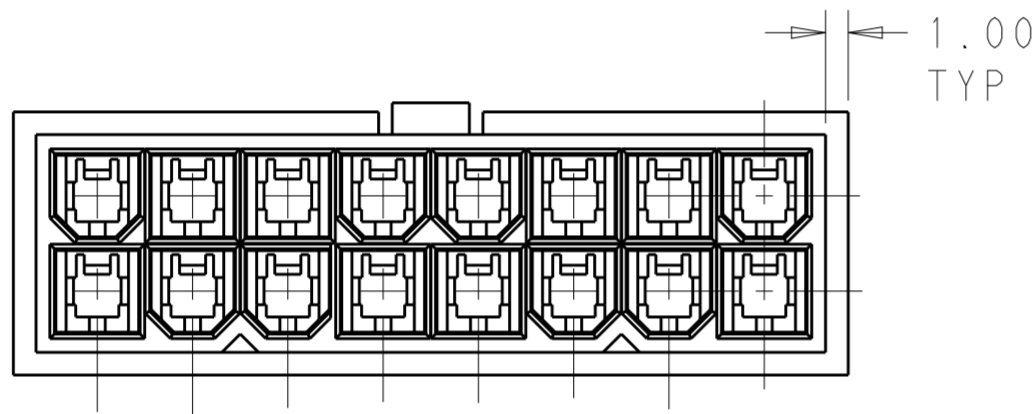

51.60	24	2-1969612-4
47.40	22	2-1969612-2
43.20	20	2-1969612-0
39.00	18	1-1969612-8
34.80	16	1-1969612-6
30.60	14	1-1969612-4
26.40	12	1-1969612-2
22.20	10	1-1969612-0
18.00	8	1969612-8
13.80	6	1969612-6
9.60	4	1969612-4
5.40	2	1969612-2
DIM L	NO. OF POS	PART NO.

THIS DRAWING IS A CONTROLLED DOCUMENT.		DWN	JR RUTH	18JAN13	 TE Connectivity		
DIMENSIONS:		CHK	KURT RANDOLPH	18JAN13			
TOLERANCES UNLESS OTHERWISE SPECIFIED:		APVD	KURT RANDOLPH	18JAN13			
mm		PRODUCT SPEC					
		APPLICATION SPEC			NAME	PLUG HOUSING VAL-U-LOK	
MATERIAL	NYLON 6/6, V0	WEIGHT			SIZE	A200779	
FINISH		Customer Drawing			CAGE CODE	C-1969612	
COLOR-NATURAL		SCALE	3:1	SHEET	1	OF	1
		REV	A				