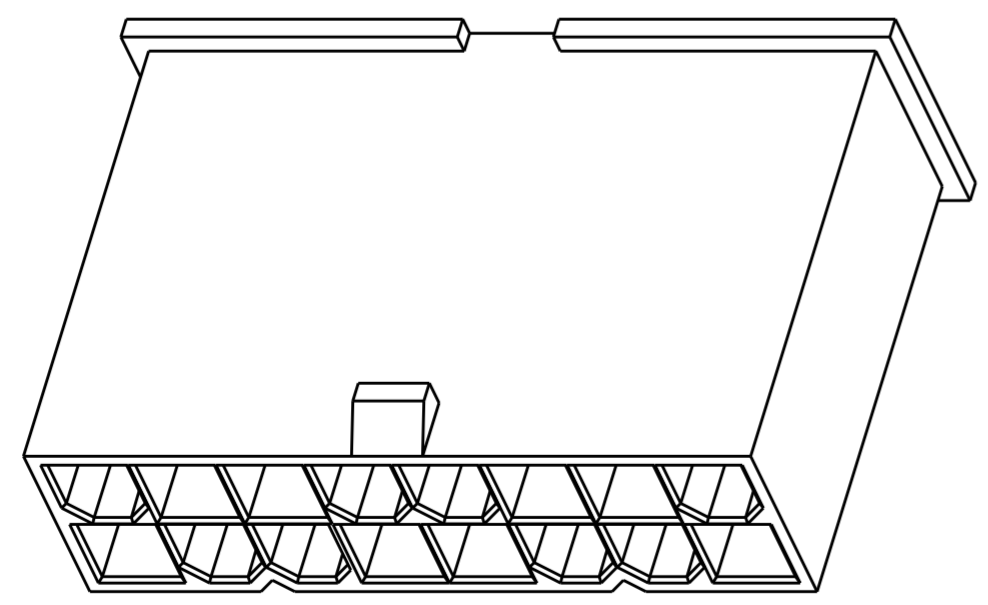

51.60	24	2-1969612-4
47.40	22	2-1969612-2
43.20	20	2-1969612-0
39.00	18	1-1969612-8
34.80	16	1-1969612-6
30.60	14	1-1969612-4
26.40	12	1-1969612-2
22.20	10	1-1969612-0
18.00	8	1969612-8
13.80	6	1969612-6
9.60	4	1969612-4
5.40	2	1969612-2
DIM L	NO. OF POS	PART NO.

THIS DRAWING IS A CONTROLLED DOCUMENT.		DWN	JR RUTH	18JAN13	 TE Connectivity		
DIMENSIONS:		CHK	KURT RANDOLPH	18JAN13			
TOLERANCES UNLESS OTHERWISE SPECIFIED:		APVD	KURT RANDOLPH	18JAN13			
mm		PRODUCT SPEC					
		APPLICATION SPEC			NAME	PLUG HOUSING VAL-U-LOK	
MATERIAL	NYLON 6/6, V0	WEIGHT			SIZE	A200779	
FINISH		Customer Drawing			CAGE CODE	C-1969612	
COLOR-NATURAL		SCALE	3:1	SHEET	1	OF	1
		REV	A				