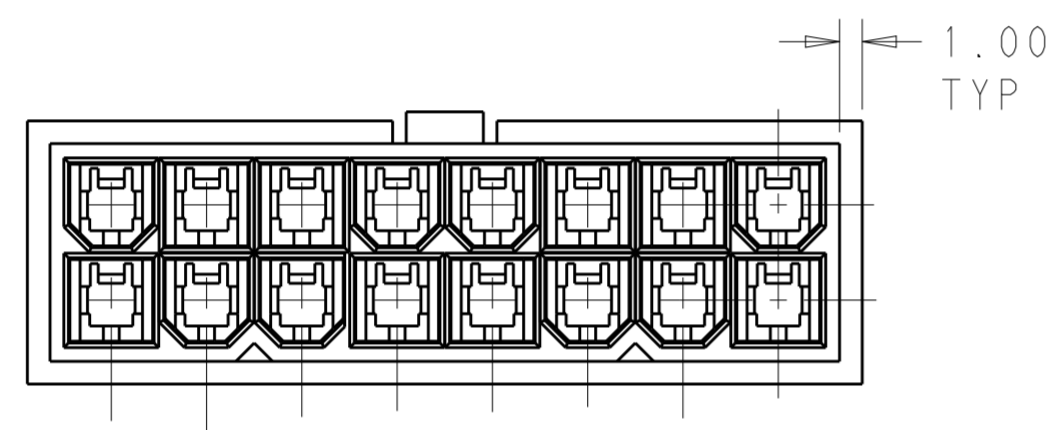

51.60	24	2-1969612-4
47.40	22	2-1969612-2
43.20	20	2-1969612-0
39.00	18	1-1969612-8
34.80	16	1-1969612-6
30.60	14	1-1969612-4
26.40	12	1-1969612-2
22.20	10	1-1969612-0
18.00	8	1969612-8
13.80	6	1969612-6
9.60	4	1969612-4
5.40	2	1969612-2
DIM L	NO. OF POS	PART NO.

THIS DRAWING IS A CONTROLLED DOCUMENT.		DWN	JR RUTH	18JAN13	 TE Connectivity	
DIMENSIONS:		CHK	KURT RANDOLPH	18JAN13		
TOLERANCES UNLESS OTHERWISE SPECIFIED:		APVD	KURT RANDOLPH	18JAN13		
mm		PRODUCT SPEC				
		APPLICATION SPEC			NAME	PLUG HOUSING VAL-U-LOK
MATERIAL	NYLON 6/6, V0	WEIGHT			SIZE	A200779
FINISH		Customer Drawing			CAGE CODE	C-1969612
COLOR-NATURAL		SCALE	3:1		DRAWING NO	G-1969612
		SHEET	1	OF	1	REV
						A