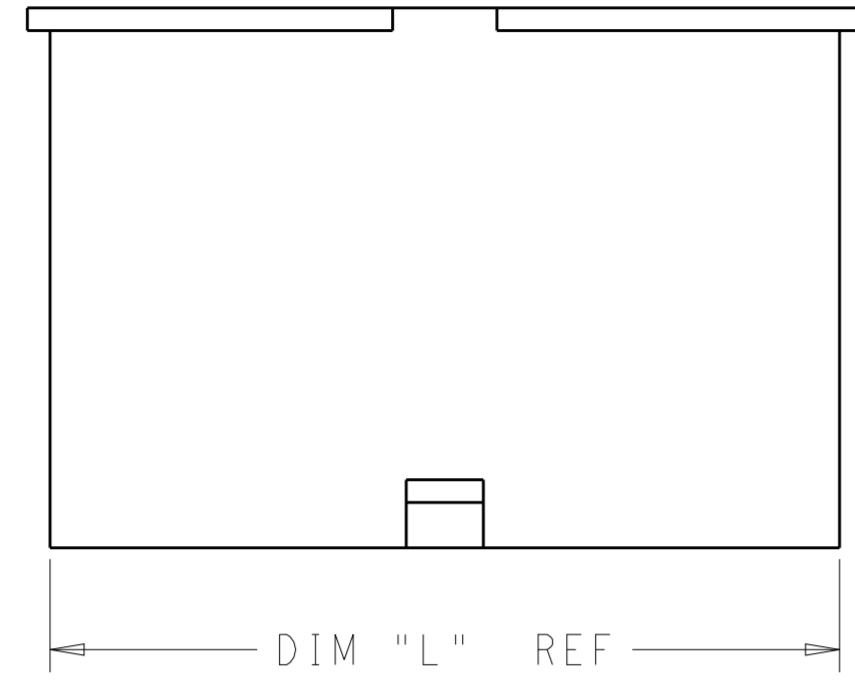

51.60	24	2-1969612-4
47.40	22	2-1969612-2
43.20	20	2-1969612-0
39.00	18	1-1969612-8
34.80	16	1-1969612-6
30.60	14	1-1969612-4
26.40	12	1-1969612-2
22.20	10	1-1969612-0
18.00	8	1969612-8
13.80	6	1969612-6
9.60	4	1969612-4
5.40	2	1969612-2
DIM L	NO. OF POS	PART NO.

THIS DRAWING IS A CONTROLLED DOCUMENT.		DWN	JR RUTH	18JAN13	 TE Connectivity	
DIMENSIONS:		CHK	KURT RANDOLPH	18JAN13		
TOLERANCES UNLESS OTHERWISE SPECIFIED:		APVD	KURT RANDOLPH	18JAN13		
mm		PRODUCT SPEC				
		APPLICATION SPEC			NAME	PLUG HOUSING VAL-U-LOK
MATERIAL	NYLON 6/6, V0	WEIGHT			SIZE	A200779
FINISH		Customer Drawing			CAGE CODE	C-1969612
COLOR-NATURAL		SCALE	3:1		DRAWING NO	G-1969612
		SHEET	1	OF	1	REV
						A