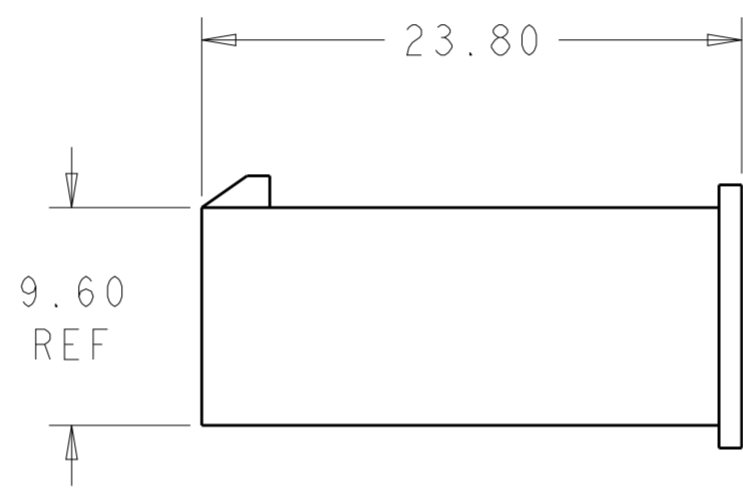

51.60	24	2-1969612-4
47.40	22	2-1969612-2
43.20	20	2-1969612-0
39.00	18	1-1969612-8
34.80	16	1-1969612-6
30.60	14	1-1969612-4
26.40	12	1-1969612-2
22.20	10	1-1969612-0
18.00	8	1969612-8
13.80	6	1969612-6
9.60	4	1969612-4
5.40	2	1969612-2
DIM L	NO. OF POS	PART NO.

THIS DRAWING IS A CONTROLLED DOCUMENT.		DWN	JR RUTH	18JAN13	 TE Connectivity	
DIMENSIONS:		CHK	KURT RANDOLPH	18JAN13		
TOLERANCES UNLESS OTHERWISE SPECIFIED:		APVD	KURT RANDOLPH	18JAN13		
mm		PRODUCT SPEC				
		APPLICATION SPEC			NAME	PLUG HOUSING VAL-U-LOK
MATERIAL	NYLON 6/6, V0	WEIGHT			SIZE	A200779
FINISH		Customer Drawing			CAGE CODE	C-1969612
COLOR-NATURAL		SCALE	3:1		DRAWING NO	G-1969612
		SHEET	1	OF	1	REV
						A