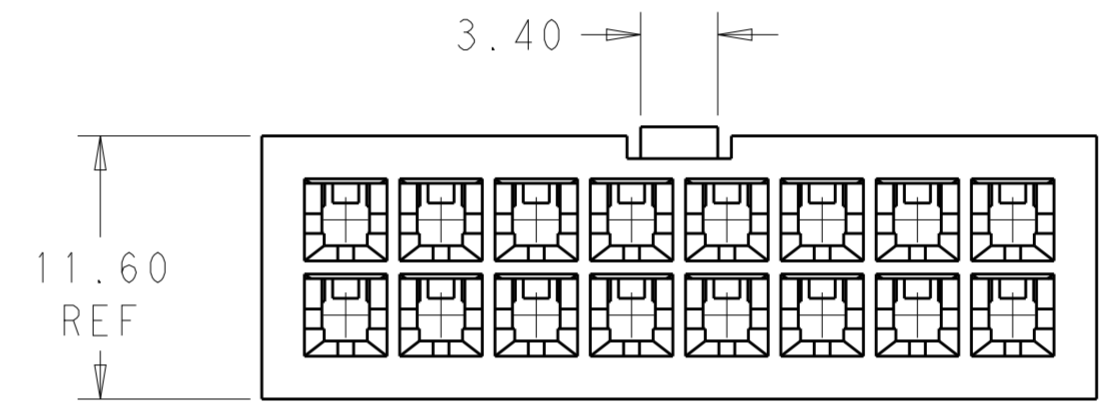

51.60	24	2-1969612-4
47.40	22	2-1969612-2
43.20	20	2-1969612-0
39.00	18	1-1969612-8
34.80	16	1-1969612-6
30.60	14	1-1969612-4
26.40	12	1-1969612-2
22.20	10	1-1969612-0
18.00	8	1969612-8
13.80	6	1969612-6
9.60	4	1969612-4
5.40	2	1969612-2
DIM L	NO. OF POS	PART NO.

THIS DRAWING IS A CONTROLLED DOCUMENT.		DWN	JR RUTH	18JAN13	 TE Connectivity	
DIMENSIONS:		CHK	KURT RANDOLPH	18JAN13		
TOLERANCES UNLESS OTHERWISE SPECIFIED:		APVD	KURT RANDOLPH	18JAN13		
mm		PRODUCT SPEC				
		APPLICATION SPEC			NAME	PLUG HOUSING VAL-U-LOK
MATERIAL	NYLON 6/6, V0	WEIGHT			SIZE	A200779
FINISH		Customer Drawing		SCALE	CAGE CODE	C-1969612
COLOR-NATURAL				3:1	DRAWING NO	G-1969612
				SHEET	RESTRICTED TO	
				1	OF	1
				REV	A	