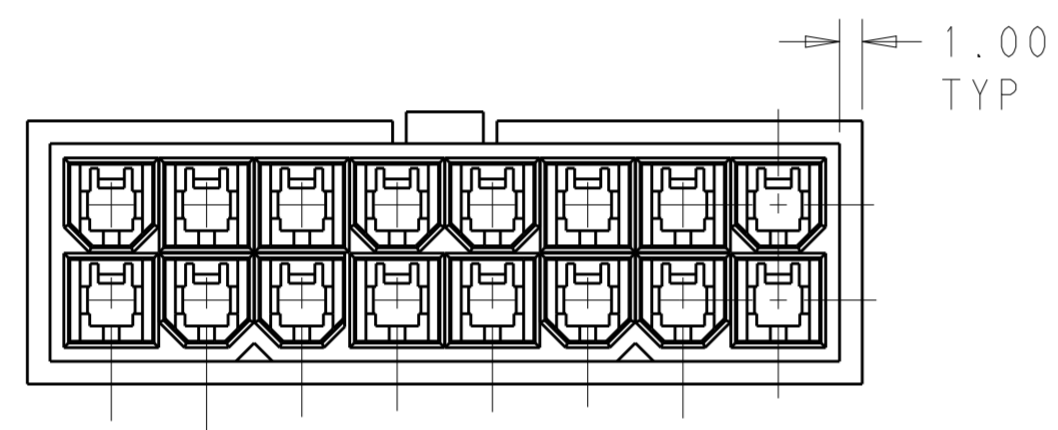

51.60	24	2-1969612-4
47.40	22	2-1969612-2
43.20	20	2-1969612-0
39.00	18	1-1969612-8
34.80	16	1-1969612-6
30.60	14	1-1969612-4
26.40	12	1-1969612-2
22.20	10	1-1969612-0
18.00	8	1969612-8
13.80	6	1969612-6
9.60	4	1969612-4
5.40	2	1969612-2
DIM L	NO. OF POS	PART NO.

THIS DRAWING IS A CONTROLLED DOCUMENT.		DWN	JR RUTH	18JAN13	 TE Connectivity	
DIMENSIONS:		CHK	KURT RANDOLPH	18JAN13		
TOLERANCES UNLESS OTHERWISE SPECIFIED:		APVD	KURT RANDOLPH	18JAN13		
mm		PRODUCT SPEC				
		APPLICATION SPEC			NAME	PLUG HOUSING VAL-U-LOK
MATERIAL	NYLON 6/6, V0	WEIGHT			SIZE	A200779
FINISH		Customer Drawing		SCALE	CAGE CODE	C-1969612
COLOR-NATURAL				3:1	DRAWING NO	G-1969612
				SHEET	RESTRICTED TO	
				1	OF	1
				REV	A	