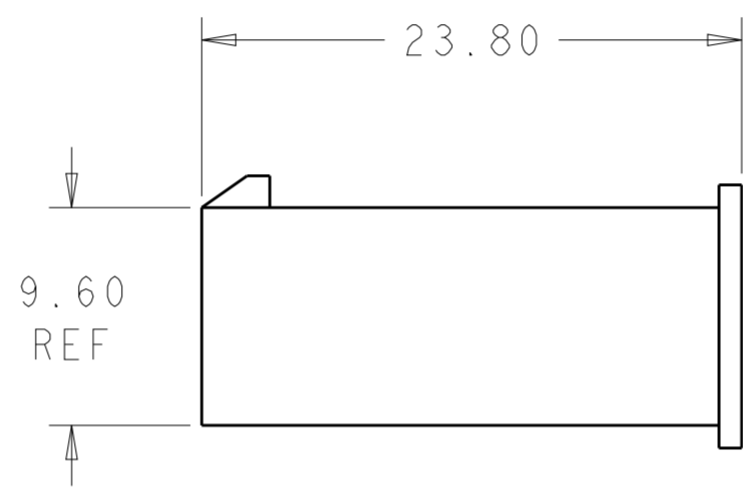

51.60	24	2-1969612-4
47.40	22	2-1969612-2
43.20	20	2-1969612-0
39.00	18	1-1969612-8
34.80	16	1-1969612-6
30.60	14	1-1969612-4
26.40	12	1-1969612-2
22.20	10	1-1969612-0
18.00	8	1969612-8
13.80	6	1969612-6
9.60	4	1969612-4
5.40	2	1969612-2
DIM L	NO. OF POS	PART NO.

THIS DRAWING IS A CONTROLLED DOCUMENT.		DWN	JR RUTH	18JAN13	 TE Connectivity	
DIMENSIONS:		CHK	KURT RANDOLPH	18JAN13		
TOLERANCES UNLESS OTHERWISE SPECIFIED:		APVD	KURT RANDOLPH	18JAN13		
mm		PRODUCT SPEC				
		APPLICATION SPEC			NAME	PLUG HOUSING VAL-U-LOK
MATERIAL	NYLON 6/6, V0	WEIGHT			SIZE	A200779
FINISH		Customer Drawing		SCALE	CAGE CODE	C-1969612
COLOR-NATURAL				3:1	DRAWING NO	G-1969612
				SHEET	RESTRICTED TO	
				1	OF	1
				REV	A	