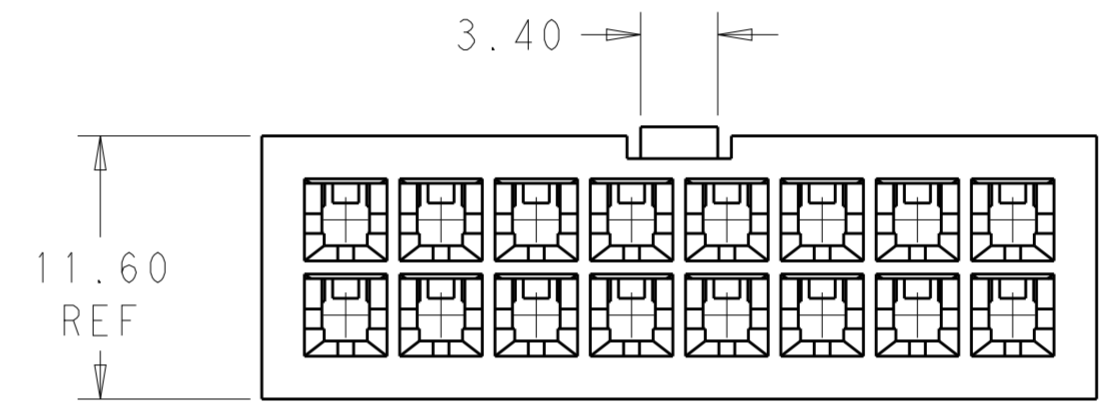

51.60	24	2-1969612-4
47.40	22	2-1969612-2
43.20	20	2-1969612-0
39.00	18	1-1969612-8
34.80	16	1-1969612-6
30.60	14	1-1969612-4
26.40	12	1-1969612-2
22.20	10	1-1969612-0
18.00	8	1969612-8
13.80	6	1969612-6
9.60	4	1969612-4
5.40	2	1969612-2
DIM L	NO. OF POS	PART NO.

THIS DRAWING IS A CONTROLLED DOCUMENT.		DWN	JR RUTH	18JAN13	 TE Connectivity	
DIMENSIONS:		CHK	KURT RANDOLPH	18JAN13		
TOLERANCES UNLESS OTHERWISE SPECIFIED:		APVD	KURT RANDOLPH	18JAN13		
mm		PRODUCT SPEC				
		APPLICATION SPEC			NAME	PLUG HOUSING VAL-U-LOK
MATERIAL	NYLON 6/6, V0	WEIGHT			SIZE	A200779
FINISH		Customer Drawing			CAGE CODE	C-1969612
COLOR-NATURAL		SCALE	3:1		DRAWING NO	G-1969612
		SHEET	1	OF	1	REV
						A