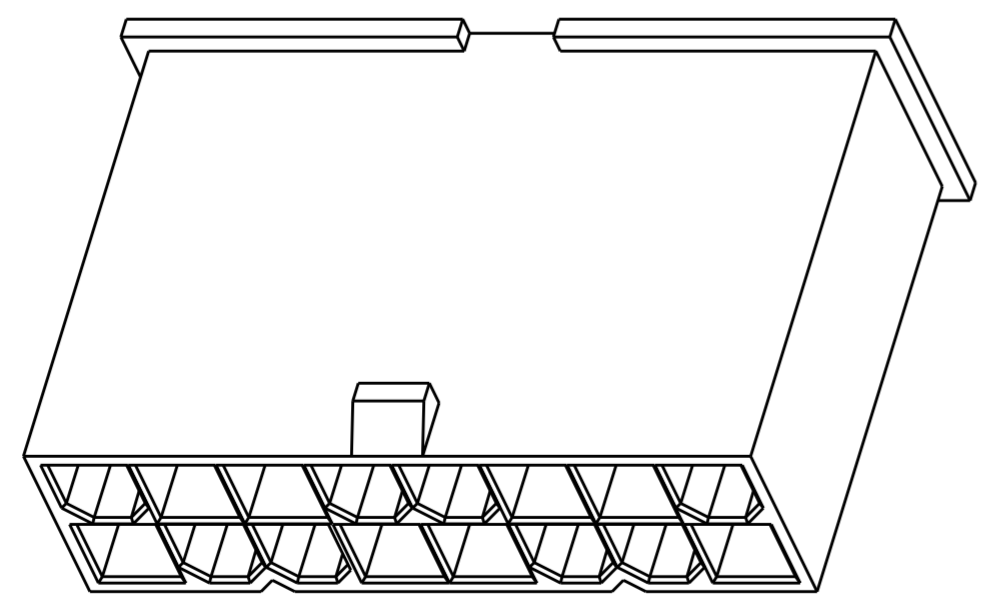

51.60	24	2-1969612-4
47.40	22	2-1969612-2
43.20	20	2-1969612-0
39.00	18	1-1969612-8
34.80	16	1-1969612-6
30.60	14	1-1969612-4
26.40	12	1-1969612-2
22.20	10	1-1969612-0
18.00	8	1969612-8
13.80	6	1969612-6
9.60	4	1969612-4
5.40	2	1969612-2
DIM L	NO. OF POS	PART NO.

THIS DRAWING IS A CONTROLLED DOCUMENT.		DWN	JR RUTH	18JAN13	 TE Connectivity	
DIMENSIONS:		CHK	KURT RANDOLPH	18JAN13		
TOLERANCES UNLESS OTHERWISE SPECIFIED:		APVD	KURT RANDOLPH	18JAN13		
mm		PRODUCT SPEC				
		APPLICATION SPEC			NAME	PLUG HOUSING VAL-U-LOK
MATERIAL	NYLON 6/6, V0	WEIGHT			SIZE	A200779
FINISH		Customer Drawing			CAGE CODE	C-1969612
COLOR-NATURAL		SCALE	3:1		DRAWING NO	G-1969612
		SHEET	1	OF	1	REV
						A