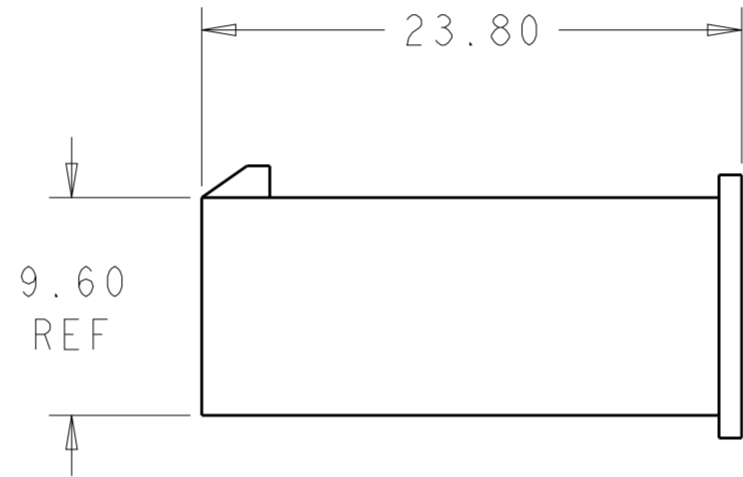

51.60	24	2-1969612-4
47.40	22	2-1969612-2
43.20	20	2-1969612-0
39.00	18	1-1969612-8
34.80	16	1-1969612-6
30.60	14	1-1969612-4
26.40	12	1-1969612-2
22.20	10	1-1969612-0
18.00	8	1969612-8
13.80	6	1969612-6
9.60	4	1969612-4
5.40	2	1969612-2
DIM L	NO. OF POS	PART NO.

THIS DRAWING IS A CONTROLLED DOCUMENT.		DWN	JR RUTH	18JAN13	 TE Connectivity	
DIMENSIONS:		CHK	KURT RANDOLPH	18JAN13		
TOLERANCES UNLESS OTHERWISE SPECIFIED:		APVD	KURT RANDOLPH	18JAN13		
mm		PRODUCT SPEC				
		APPLICATION SPEC			NAME	PLUG HOUSING VAL-U-LOK
MATERIAL	NYLON 6/6, V0	WEIGHT			SIZE	A200779
FINISH		Customer Drawing			CAGE CODE	C-1969612
COLOR-NATURAL		SCALE	3:1		DRAWING NO	G-1969612
		SHEET	1	OF	1	REV
						A