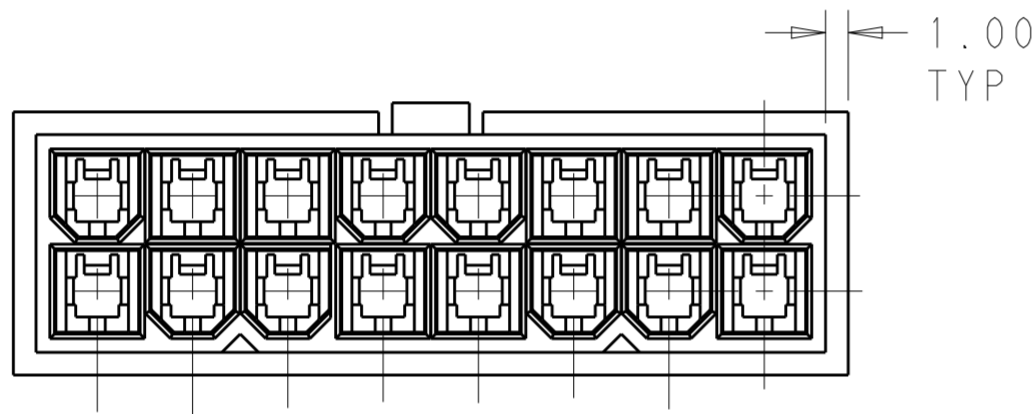

51.60	24	2-1969612-4
47.40	22	2-1969612-2
43.20	20	2-1969612-0
39.00	18	1-1969612-8
34.80	16	1-1969612-6
30.60	14	1-1969612-4
26.40	12	1-1969612-2
22.20	10	1-1969612-0
18.00	8	1969612-8
13.80	6	1969612-6
9.60	4	1969612-4
5.40	2	1969612-2
DIM L	NO. OF POS	PART NO.

THIS DRAWING IS A CONTROLLED DOCUMENT.		DWN	JR RUTH	18JAN13	 TE Connectivity	
DIMENSIONS:		CHK	KURT RANDOLPH	18JAN13		
TOLERANCES UNLESS OTHERWISE SPECIFIED:		APVD	KURT RANDOLPH	18JAN13		
mm		PRODUCT SPEC				
		APPLICATION SPEC			NAME	PLUG HOUSING VAL-U-LOK
MATERIAL	NYLON 6/6, V0	WEIGHT			SIZE	A200779
FINISH		Customer Drawing			CAGE CODE	C-1969612
COLOR-NATURAL		SCALE	3:1		DRAWING NO	G-1969612
		SHEET	1	OF	1	REV
						A