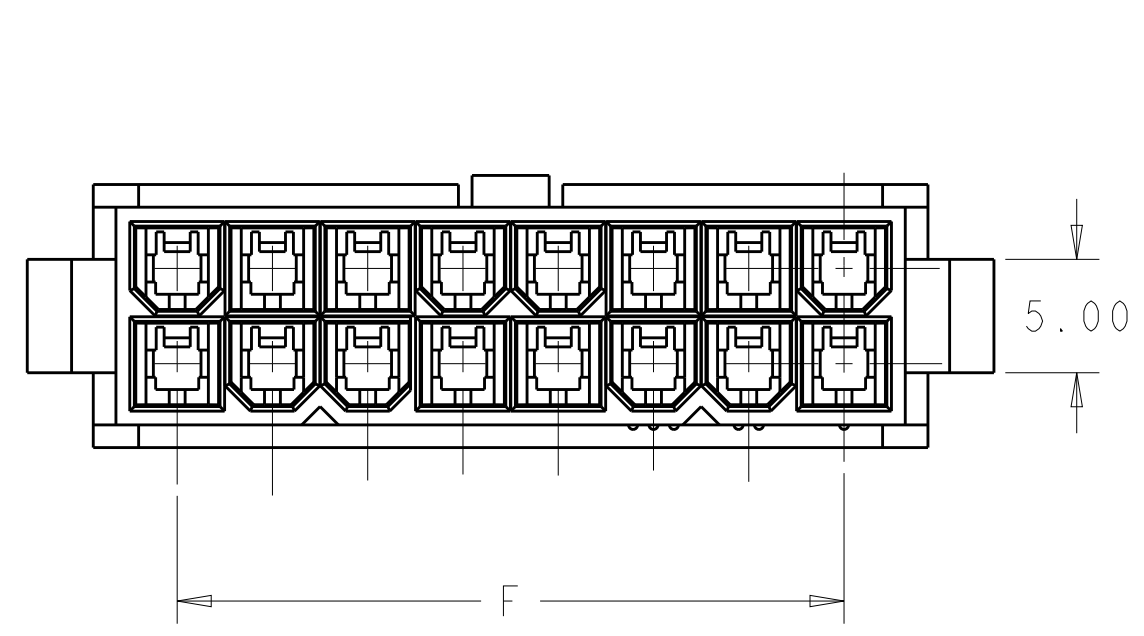

DIM C	DIM F	DIM L	NO. OF POS	PART NO.
52.00	46.2	51.60	24	2-1969613-4
47.80	42.0	47.40	22	2-1969613-2
43.60	37.8	43.20	20	2-1969613-0
39.40	33.6	39.00	18	1-1969613-8
35.20	29.4	34.80	16	1-1969613-6
31.00	25.2	30.60	14	1-1969613-4
26.80	21.0	26.40	12	1-1969613-2
22.60	16.8	22.20	10	1-1969613-0
18.40	12.6	18.00	8	1969613-8
14.20	8.4	13.80	6	1969613-6
10.00	4.2	9.60	4	1969613-4
5.80	--	5.40	2	1969613-2

RECOMMENDED CUT-OUT FOR 2.00 MAX THICK PANEL

PANEL MUST BE PUNCHED OUT SO THAT THE HOUSING ENTERS THE PANEL IN THE SAME DIRECTION AS THE PUNCH.

THIS DRAWING IS A CONTROLLED DOCUMENT.

DIMENSIONS: mm	TOLERANCES UNLESS OTHERWISE SPECIFIED:	DWN JR RUTH 18JAN13	TE Connectivity
		CHK KURT RANDOLPH 18JAN13	
		APVD KURT RANDOLPH 18JAN13	
		NAME PANEL MOUNT PLUG HOUSING VAL-U-LOK	
MATERIAL NYLON 6/6, V0	FINISH COLOR-NATURAL	PRODUCT SPEC -	SIZE A200779
		APPLICATION SPEC -	CAGE CODE C-1969613
		WEIGHT -	DRAWING NO -
		Customer Drawing	RESTRICTED TO -
		SCALE 3:1	SHEET 1 OF 1
			REV A