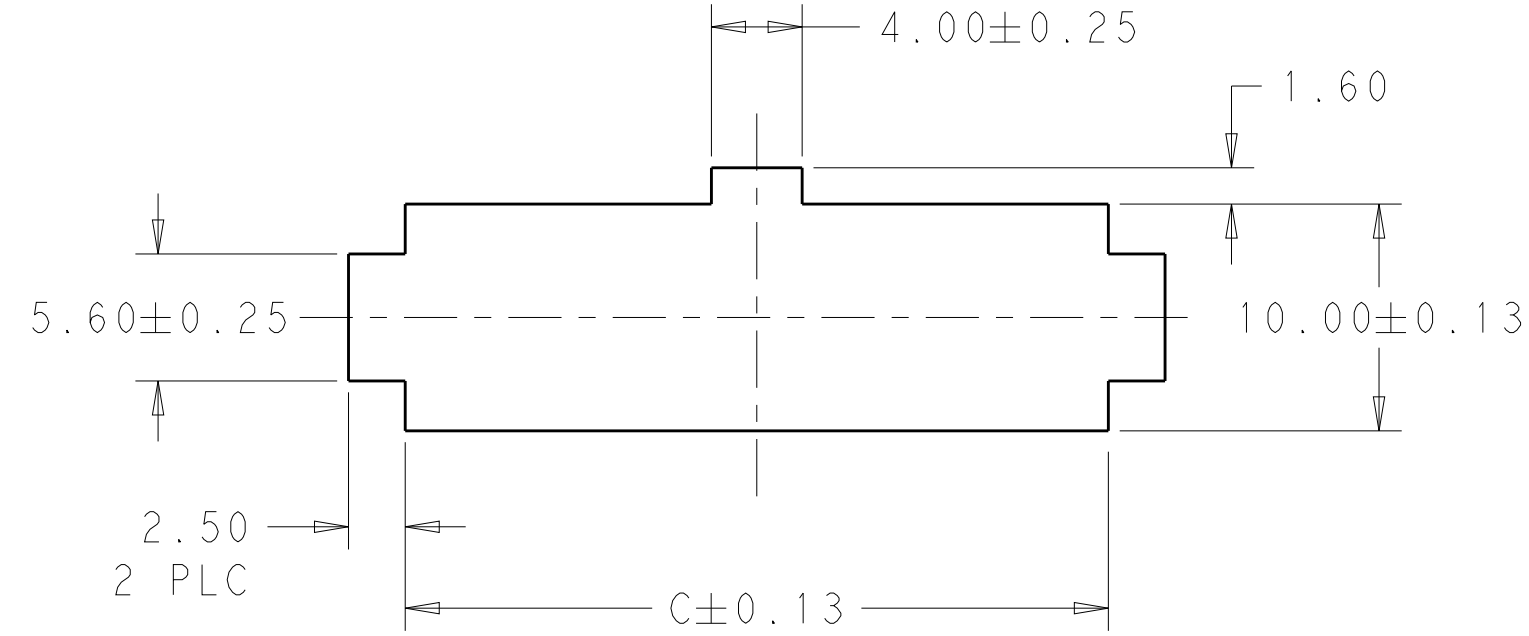

DIM C	DIM F	DIM L	NO. OF POS	PART NO.
52.00	46.2	51.60	24	2-1969613-4
47.80	42.0	47.40	22	2-1969613-2
43.60	37.8	43.20	20	2-1969613-0
39.40	33.6	39.00	18	1-1969613-8
35.20	29.4	34.80	16	1-1969613-6
31.00	25.2	30.60	14	1-1969613-4
26.80	21.0	26.40	12	1-1969613-2
22.60	16.8	22.20	10	1-1969613-0
18.40	12.6	18.00	8	1969613-8
14.20	8.4	13.80	6	1969613-6
10.00	4.2	9.60	4	1969613-4
5.80	--	5.40	2	1969613-2

RECOMMENDED CUT-OUT FOR 2.00 MAX THICK PANEL

PANEL MUST BE PUNCHED OUT SO THAT THE HOUSING ENTERS THE PANEL IN THE SAME DIRECTION AS THE PUNCH.

THIS DRAWING IS A CONTROLLED DOCUMENT.

DIMENSIONS: mm	TOLERANCES UNLESS OTHERWISE SPECIFIED:	DWN JR RUTH 18JAN13	TE Connectivity
		CHK KURT RANDOLPH 18JAN13	
		APVD KURT RANDOLPH 18JAN13	
		NAME PANEL MOUNT PLUG HOUSING VAL-U-LOK	
MATERIAL NYLON 6/6, V0	FINISH COLOR-NATURAL	PRODUCT SPEC -	SIZE A200779
		APPLICATION SPEC -	CAGE CODE C-1969613
		WEIGHT -	DRAWING NO -
		Customer Drawing	RESTRICTED TO -
		SCALE 3:1	SHEET 1 OF 1
			REV A