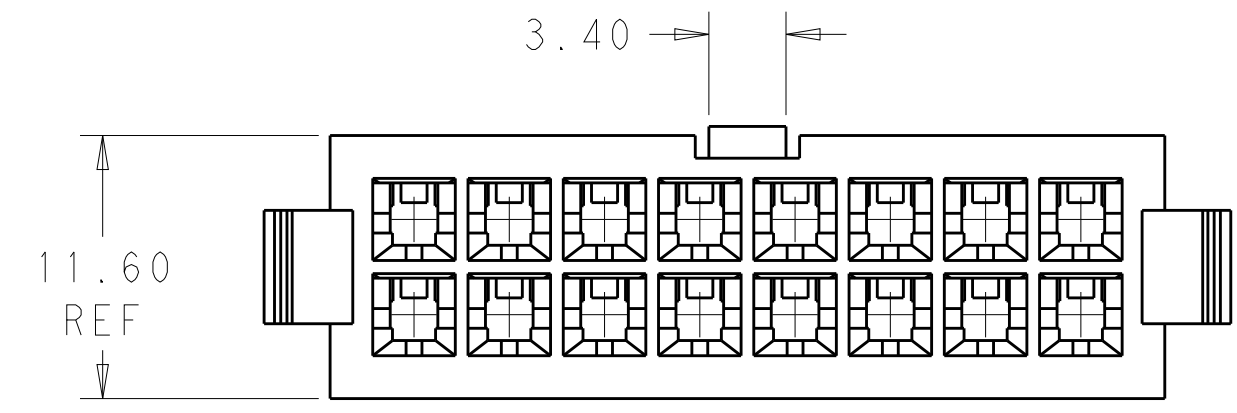

DIM C	DIM F	DIM L	NO. OF POS	PART NO.
52.00	46.2	51.60	24	2-1969613-4
47.80	42.0	47.40	22	2-1969613-2
43.60	37.8	43.20	20	2-1969613-0
39.40	33.6	39.00	18	1-1969613-8
35.20	29.4	34.80	16	1-1969613-6
31.00	25.2	30.60	14	1-1969613-4
26.80	21.0	26.40	12	1-1969613-2
22.60	16.8	22.20	10	1-1969613-0
18.40	12.6	18.00	8	1969613-8
14.20	8.4	13.80	6	1969613-6
10.00	4.2	9.60	4	1969613-4
5.80	--	5.40	2	1969613-2

RECOMMENDED CUT-OUT FOR 2.00 MAX THICK PANEL

PANEL MUST BE PUNCHED OUT SO THAT THE HOUSING ENTERS THE PANEL IN THE SAME DIRECTION AS THE PUNCH.

THIS DRAWING IS A CONTROLLED DOCUMENT.

DIMENSIONS: mm	TOLERANCES UNLESS OTHERWISE SPECIFIED:	DWN JR RUTH 18JAN13	TE Connectivity
		CHK KURT RANDOLPH 18JAN13	
		APVD KURT RANDOLPH 18JAN13	
		NAME PANEL MOUNT PLUG HOUSING VAL-U-LOK	
MATERIAL NYLON 6/6, V0	FINISH COLOR-NATURAL	PRODUCT SPEC -	SIZE A200779
		APPLICATION SPEC -	CAGE CODE C-1969613
		WEIGHT -	DRAWING NO -
		Customer Drawing	RESTRICTED TO -
		SCALE 3:1	SHEET 1 OF 1
			REV A