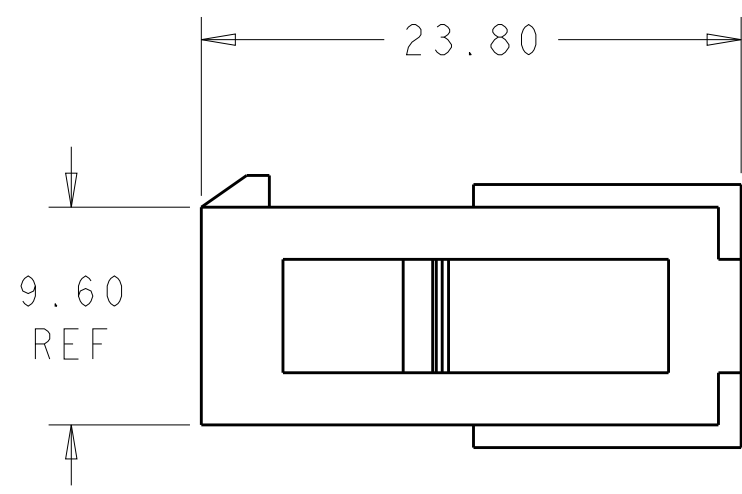

DIM C	DIM F	DIM L	NO. OF POS	PART NO.
52.00	46.2	51.60	24	2-1969613-4
47.80	42.0	47.40	22	2-1969613-2
43.60	37.8	43.20	20	2-1969613-0
39.40	33.6	39.00	18	1-1969613-8
35.20	29.4	34.80	16	1-1969613-6
31.00	25.2	30.60	14	1-1969613-4
26.80	21.0	26.40	12	1-1969613-2
22.60	16.8	22.20	10	1-1969613-0
18.40	12.6	18.00	8	1969613-8
14.20	8.4	13.80	6	1969613-6
10.00	4.2	9.60	4	1969613-4
5.80	--	5.40	2	1969613-2

RECOMMENDED CUT-OUT FOR 2.00 MAX THICK PANEL

PANEL MUST BE PUNCHED OUT SO THAT THE HOUSING ENTERS THE PANEL IN THE SAME DIRECTION AS THE PUNCH.

THIS DRAWING IS A CONTROLLED DOCUMENT.

DIMENSIONS: mm	TOLERANCES UNLESS OTHERWISE SPECIFIED:	DWN JR RUTH 18JAN13	TE Connectivity
		CHK KURT RANDOLPH 18JAN13	
		APVD KURT RANDOLPH 18JAN13	
		NAME PANEL MOUNT PLUG HOUSING VAL-U-LOK	
MATERIAL NYLON 6/6, V0	FINISH COLOR-NATURAL	PRODUCT SPEC -	SIZE A200779
		APPLICATION SPEC -	CAGE CODE C-1969613
		WEIGHT -	DRAWING NO -
		Customer Drawing	RESTRICTED TO -
		SCALE 3:1	SHEET 1 OF 1
			REV A