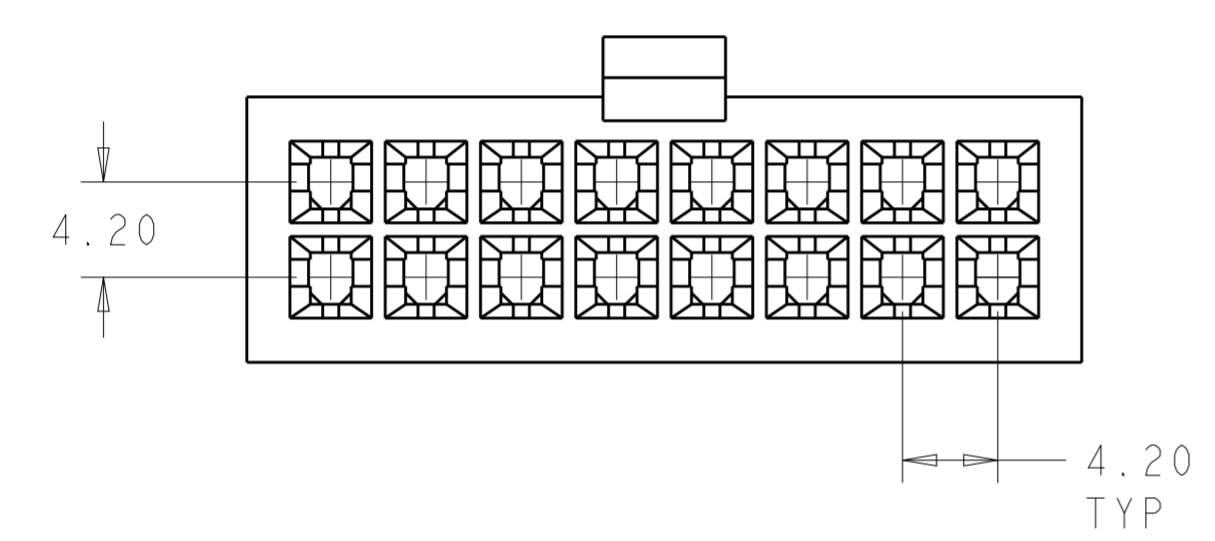

THIS DRAWING IS UNPUBLISHED. RELEASED FOR PUBLICATION 20
© COPYRIGHT 20 BY - ALL RIGHTS RESERVED.

REVISIONS				DATE	DWN	APVD
P	LTR	DESCRIPTION				
	A1	REVISED PER ECR-15-006926	05MAY15	JR	KR	

SCALE 3:1
FOR -2 PART ONLY