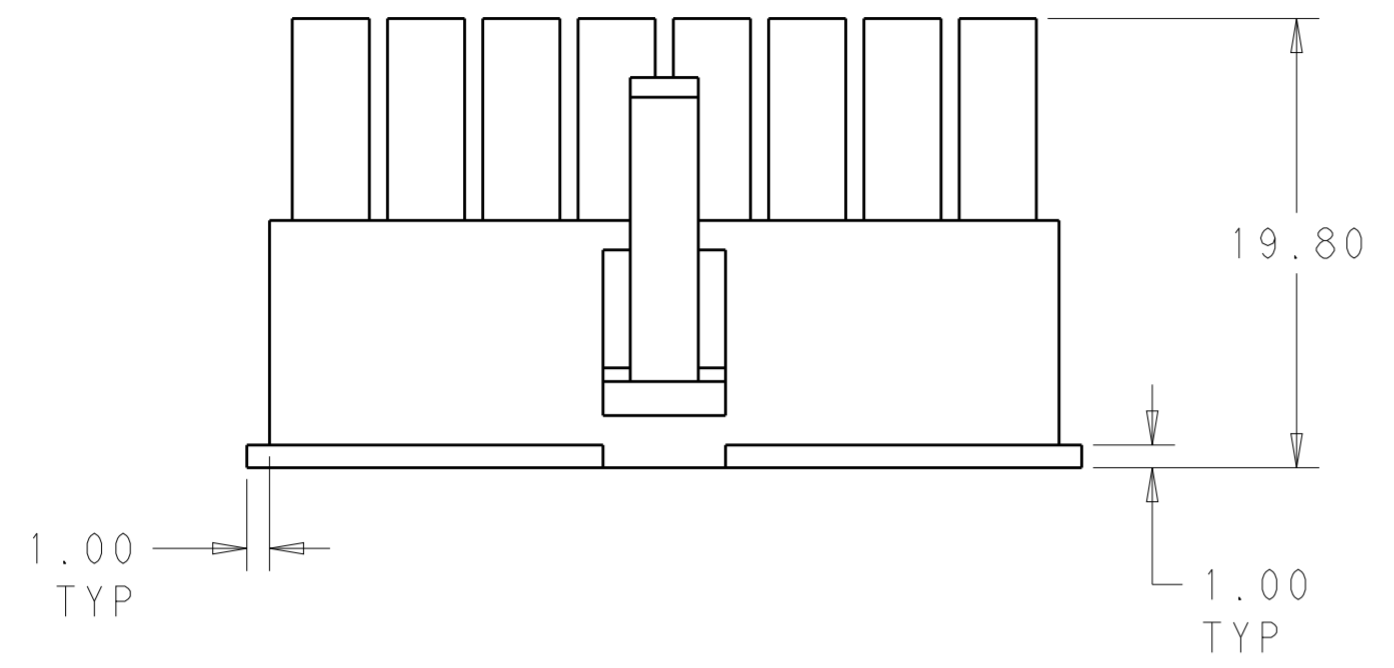

THIS DRAWING IS UNPUBLISHED. RELEASED FOR PUBLICATION 20
© COPYRIGHT 20 BY - ALL RIGHTS RESERVED.

REVISIONS				DATE	DWN	APVD
P	LTR	DESCRIPTION				
	A1	REVISED PER ECR-15-006926	05MAY15	JR	KR	

SCALE 3:1
FOR -2 PART ONLY