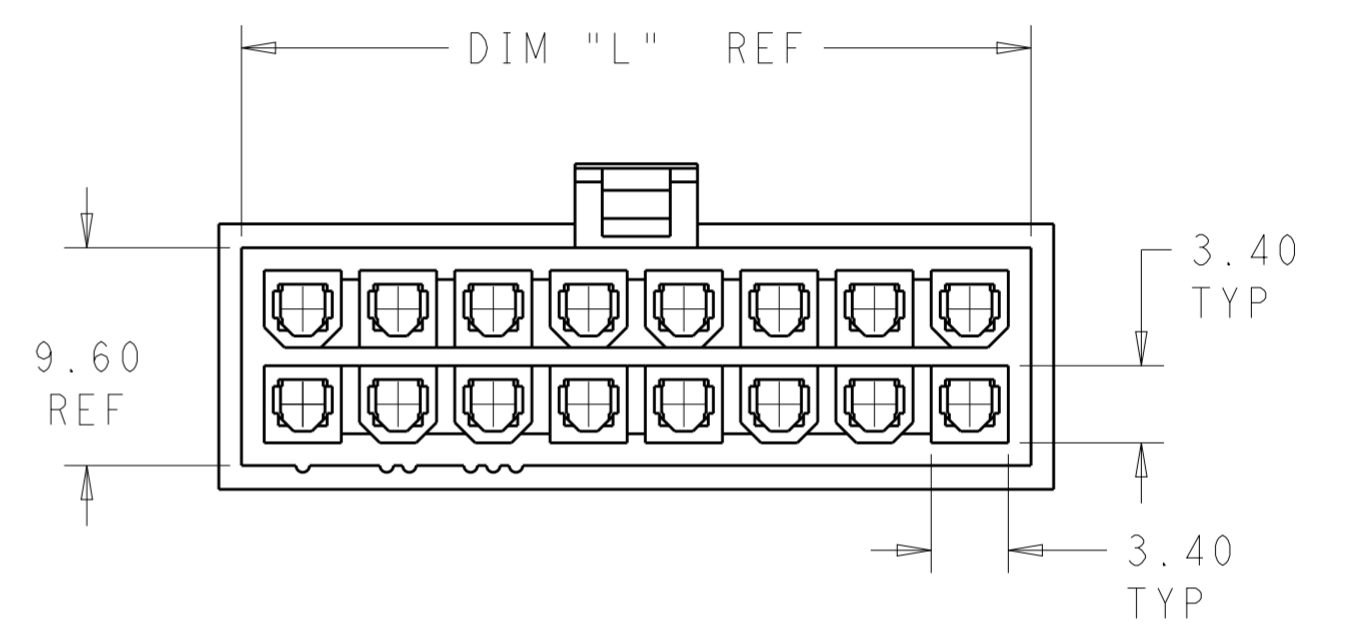

51.60	24	2-1969614-4
47.40	22	2-1969614-2
43.20	20	2-1969614-0
39.00	18	1-1969614-8
34.80	16	1-1969614-6
30.60	14	1-1969614-4
26.40	12	1-1969614-2
22.20	10	1-1969614-0
18.00	8	1969614-8
13.80	6	1969614-6
9.60	4	1969614-4
5.40	2	1969614-2
DIM L	NO. OF POS	PART NO.

THIS DRAWING IS A CONTROLLED DOCUMENT.		DWN	JR RUTH	18JAN13	TE Connectivity NAME RECEPTACLE HOUSING, VAL-U-LOK SIZE CAGE CODE DRAWING NO RESTRICTED TO A200779 C-1969614 SCALE 3:1 SHEET 1 OF 1 REV A1
DIMENSIONS:		CHK	KURT RANDOLPH	18JAN13	
TOLERANCES UNLESS OTHERWISE SPECIFIED:		APVD	KURT RANDOLPH	18JAN13	
mm		PRODUCT SPEC			
0 PLC ± 1 PLC ± 2 PLC ±0.25 3 PLC ± 4 PLC ± ANGLES ± FINISH		APPLICATION SPEC			
MATERIAL		WEIGHT			
NYLON 6/6, V0		COLOR-NATURAL			