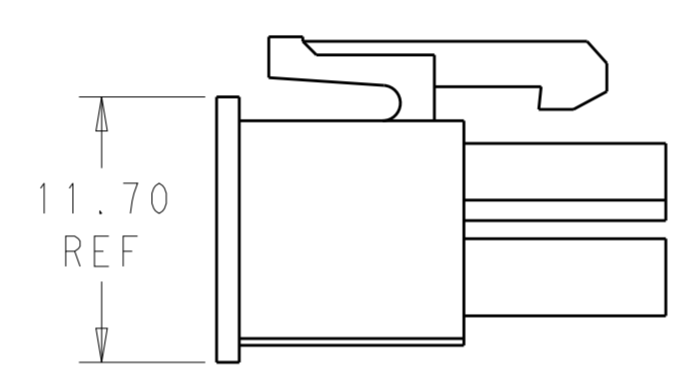

THIS DRAWING IS UNPUBLISHED. RELEASED FOR PUBLICATION 20
© COPYRIGHT 20 BY - ALL RIGHTS RESERVED.

REVISIONS				DATE	DWN	APVD
P	LTR	DESCRIPTION				
	A1	REVISED PER ECR-15-006926	05MAY15	JR	KR	

SCALE 3:1
FOR -2 PART ONLY