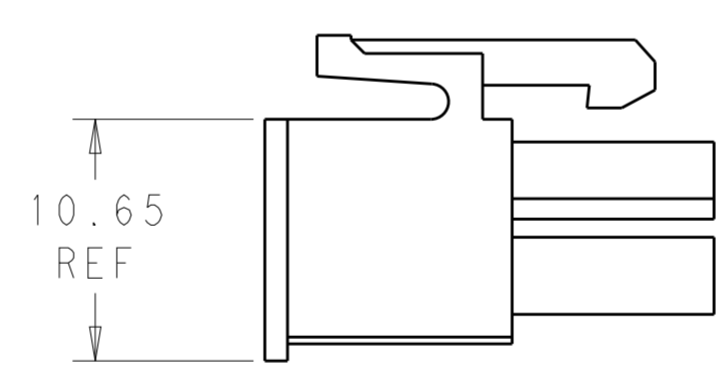

THIS DRAWING IS UNPUBLISHED. RELEASED FOR PUBLICATION 20
© COPYRIGHT 20 BY - ALL RIGHTS RESERVED.

REVISIONS				DATE	DWN	APVD
P	LTR	DESCRIPTION				
	A1	REVISED PER ECR-15-006926	05MAY15	JR	KR	

SCALE 3:1
FOR -2 PART ONLY