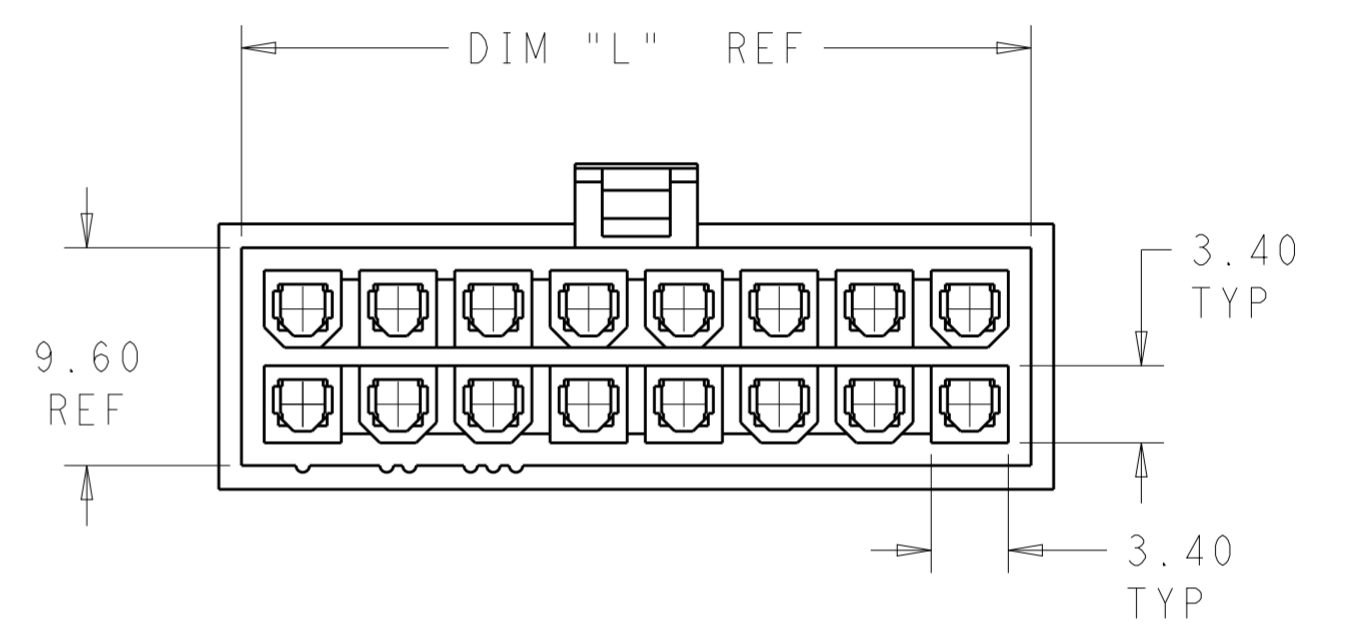

51.60	24	2-1969614-4
47.40	22	2-1969614-2
43.20	20	2-1969614-0
39.00	18	1-1969614-8
34.80	16	1-1969614-6
30.60	14	1-1969614-4
26.40	12	1-1969614-2
22.20	10	1-1969614-0
18.00	8	1969614-8
13.80	6	1969614-6
9.60	4	1969614-4
5.40	2	1969614-2
DIM L	NO. OF POS	PART NO.

THIS DRAWING IS A CONTROLLED DOCUMENT.		DWN	JR RUTH	18JAN13	TE Connectivity RECEPTACLE HOUSING, VAL-U-LOK					
DIMENSIONS:		CHK	KURT RANDOLPH	18JAN13						
TOLERANCES UNLESS OTHERWISE SPECIFIED:		APVD	KURT RANDOLPH	18JAN13						
mm		PRODUCT SPEC								
0 PLC ± 1 PLC ± 2 PLC ±0.25 3 PLC ± 4 PLC ± ANGLES ± FINISH		APPLICATION SPEC			SIZE	CAGE CODE	DRAWING NO	RESTRICTED TO		
MATERIAL		WEIGHT			A200779	C-1969614				
NYLON 6/6, V0		Customer Drawing			SCALE	3:1	SHEET	1 OF 1	REV	A1