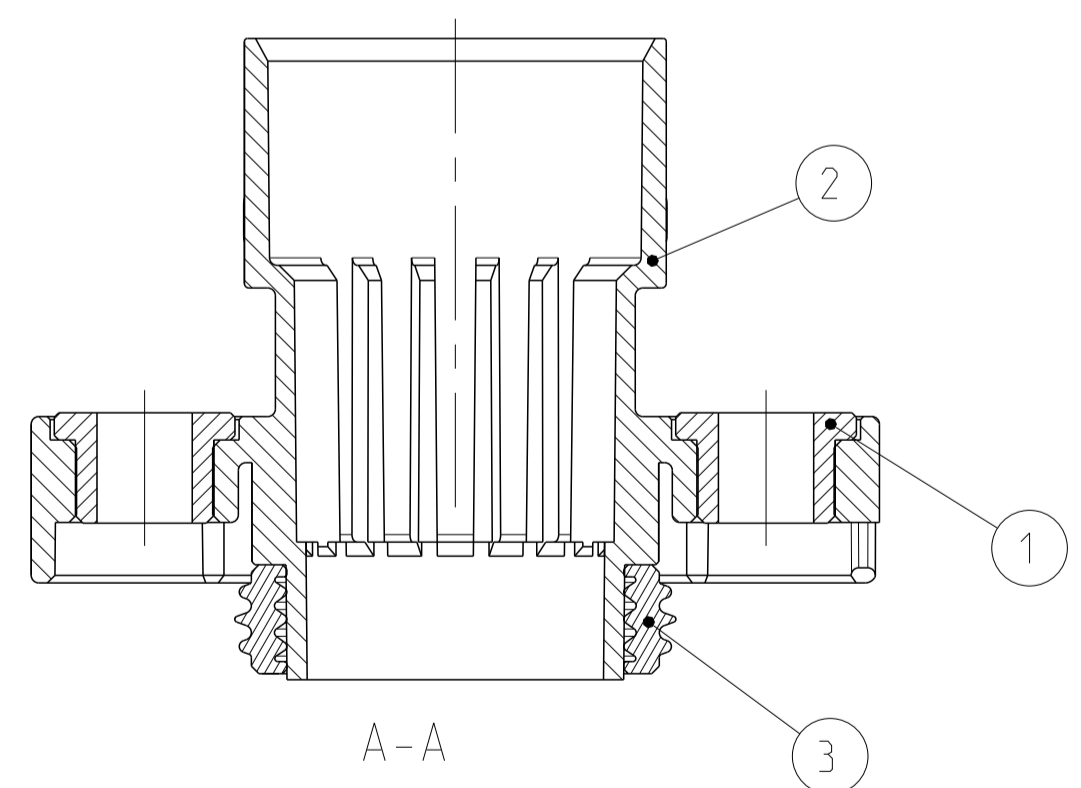

OBSOLETE

CODINGS

CODE A	CODE B	CODE C	CODE D	3D VIEW 1:1
CODE E	CODE F	CODE G	CODE Z	

NOTES:
 1. PACKAGING SPECIFICATION
 PIECES PACKED IN CARTON WITH LAYER PAD

2- -7 AS SHOWN

THIS DRAWING IS A CONTROLLED DOCUMENT.		OWN: S. GURURAJ 29JAN2009	STE TE Connectivity	
DIMENSIONS: mm		CHK: M. HARRIS 29JAN2009		
TOLERANCES UNLESS OTHERWISE SPECIFIED: ±0.5		APVD: J. MARSH 29JAN2009	NAME: 1POS. RING TOUNGUE. HOUSING. ASSY IPT 16-50 mm sq.	
MATERIAL: -		PRODUCT SPEC: 108-94293	SIZE: -	
FINISH: -		APPLICATION SPEC: 114-94133	CAGE CODE: A1 00779	
		WEIGHT: 0.020 Kg	DRAWING NO: ©=1991226	
		CUSTOMER DRAWING	SCALE: 2:1 SHEET 1 OF 1 REV: B5	