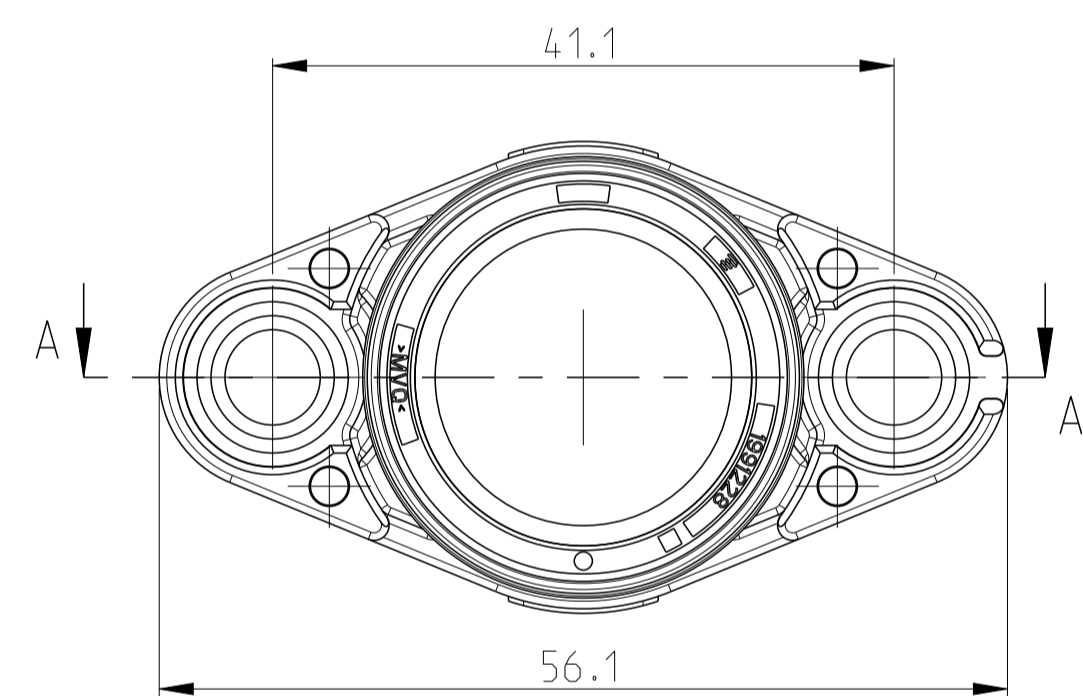

OBSOLETE

CODINGS

CODE A	CODE B	CODE C	CODE D	3D VIEW 1:1
CODE E	CODE F	CODE G	CODE Z	

NOTES:
 1. PACKAGING SPECIFICATION
 PIECES PACKED IN CARTON WITH LAYER PAD

2- -7 AS SHOWN

THIS DRAWING IS A CONTROLLED DOCUMENT.		OWN: S. GURURAJ 29JAN2009	STE TE Connectivity	
DIMENSIONS: mm		CHK: M. HARRIS 29JAN2009		
TOLERANCES UNLESS OTHERWISE SPECIFIED: ±0.5		APVD: J. MARSH 29JAN2009	NAME: 1POS. RING TOUNGUE. HOUSING. ASSY IPT 16-50 mm sq.	
MATERIAL: -		PRODUCT SPEC: 108-94293	SIZE: -	
FINISH: -		APPLICATION SPEC: 114-94133	CAGE CODE: A1 00779	
		WEIGHT: 0.020 Kg	DRAWING NO: ©=1991226	
		CUSTOMER DRAWING	SCALE: 2:1 SHEET 1 OF 1 REV: B5	