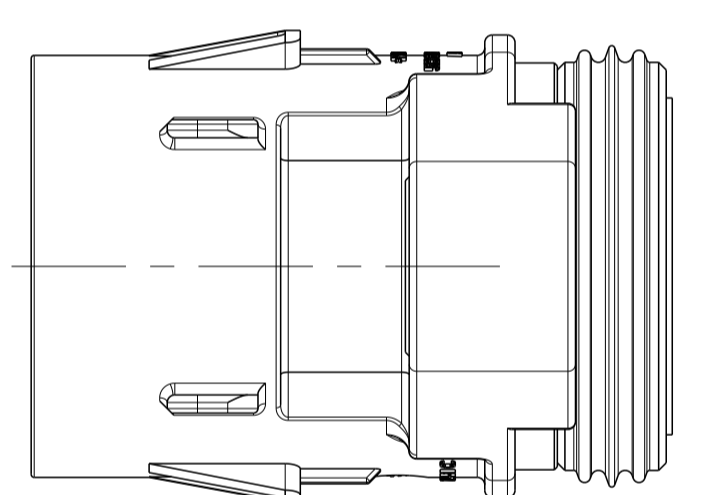

OBSOLETE

CODINGS

CODE A	CODE B	CODE C	CODE D	3D VIEW 1:1
CODE E	CODE F	CODE G	CODE Z	

NOTES:
 1. PACKAGING SPECIFICATION
 PIECES PACKED IN CARTON WITH LAYER PAD

2- -7 AS SHOWN

THIS DRAWING IS A CONTROLLED DOCUMENT.		OWN: S. GURURAJ 29JAN2009	STE TE Connectivity	
DIMENSIONS: mm		CHK: M. HARRIS 29JAN2009		
TOLERANCES UNLESS OTHERWISE SPECIFIED: ±0.5		APVD: J. MARSH 29JAN2009	NAME: 1POS. RING TOUNGUE. HOUSING. ASSY IPT 16-50 mm sq.	
MATERIAL: -		PRODUCT SPEC: 108-94293	SIZE: -	
FINISH: -		APPLICATION SPEC: 114-94133	CAGE CODE: A1 00779	
		WEIGHT: 0.020 Kg	DRAWING NO: ©=1991226	
		CUSTOMER DRAWING	SCALE: 2:1 SHEET 1 OF 1 REV: B5	