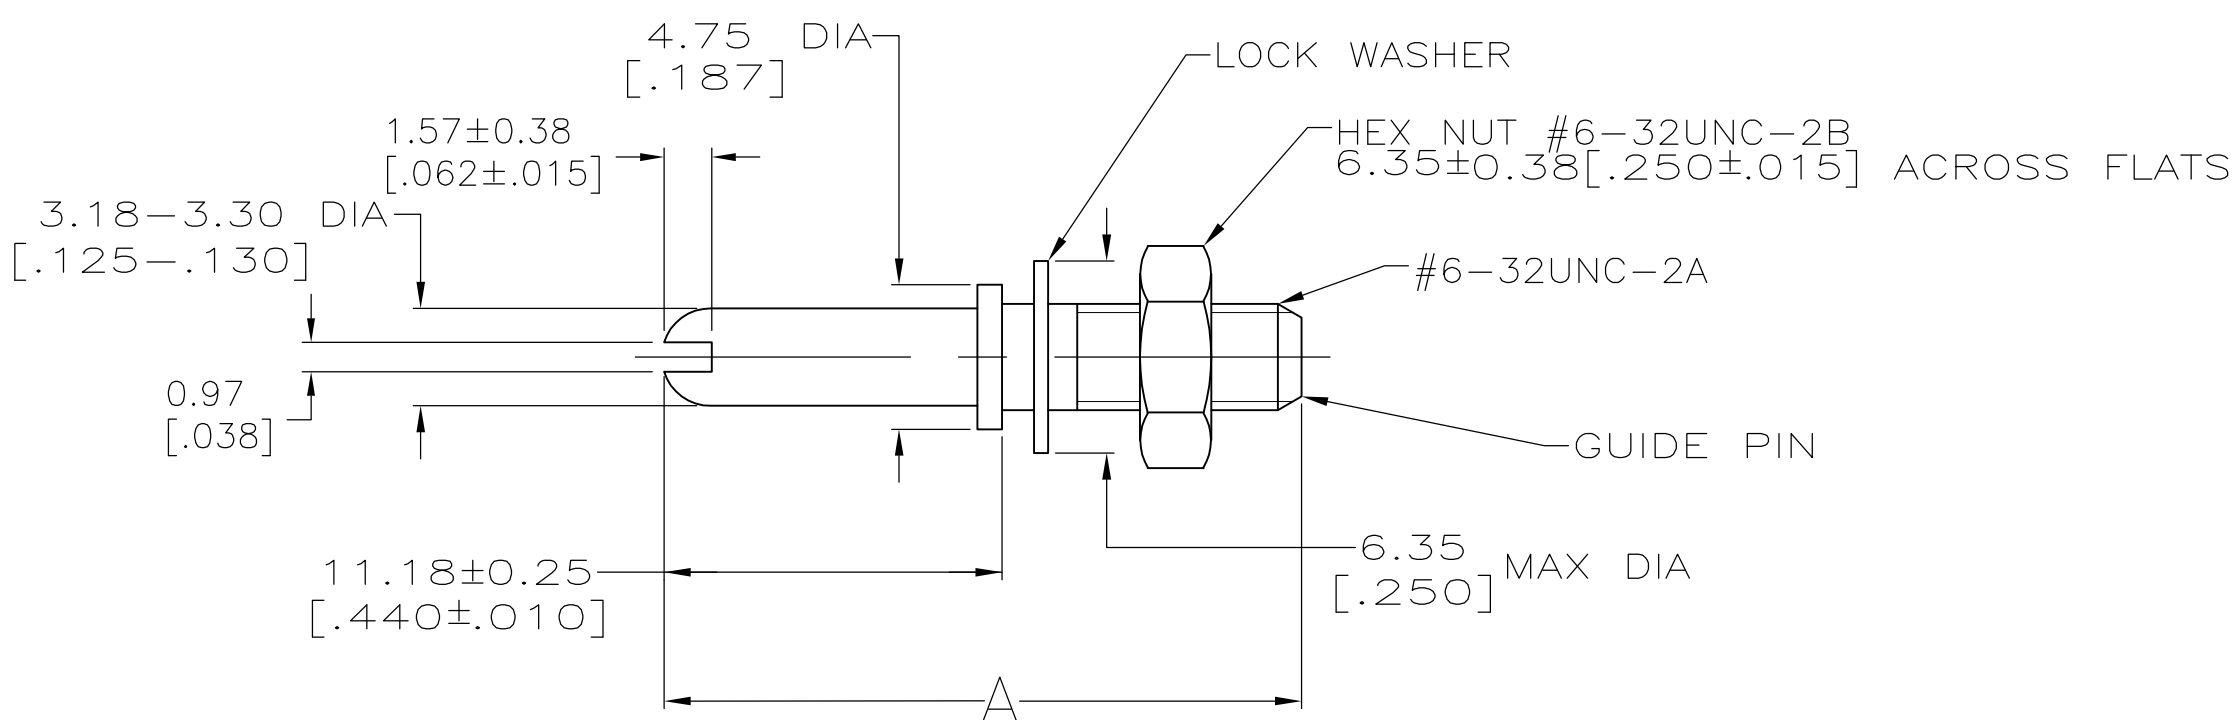

ASSEMBLED VIEW

1 GUIDE PIN: STAINLESS STEEL.
 LOCK WASHER: STAINLESS STEEL.
 HEX NUT: CRS.

2 OBSOLETE PARTS: OBSOLETE CIS STREAMLINING PER D.RENAUD/D.SINISI

| | | |
|--------------------------|---------------------------|-------------|
| 2 OBSOLETE | 24.26±0.25 [.955±.010] | 1-201046-3 |
| | 21.08±0.25 [.830±.010] | 1-201046-2 |
| | 24.26±0.25 [.955±.010] | 201046-7 |
| SUPERSEDED BY 1-201046-2 | 21.08±0.25 [.830±.010] | 201046-2 |
| A | | PART NUMBER |

| | | | | | | |
|---|--|-----------------------------------|---|-----------|------------|---------------|
| THIS DRAWING IS A CONTROLLED DOCUMENT. | | DWN C.REIFSNYDER 14 JUL 95 |  TE Connectivity | | | |
| DIMENSIONS: mm [INCHES] | | CHK R.STONE 17 JUL 95 | | | | |
| TOLERANCES UNLESS OTHERWISE SPECIFIED: | | APVD G.STEINHAUER 05 OCT 95 | NAME | | | |
| 0 PLC ± - 1 PLC ± - 2 PLC ± 0.13 [.005] 3 PLC ± - 4 PLC ± - ANGLES ± - | | PRODUCT SPEC | GUIDE PIN KIT, UNASSEMBLED, RECTANGULAR, MINIATURE, CORNER, COMPLETE, M SERIES | | | |
| MATERIAL | | APPLICATION SPEC | SIZE | CAGE CODE | DRAWING NO | RESTRICTED TO |
| FINISH | | WEIGHT | A3 | 00779 | C-201046 | - |
| CUSTOMER DRAWING | | | SCALE | SHEET | REV | |
| | | | 4:1 | 1 OF 1 | U3 | |