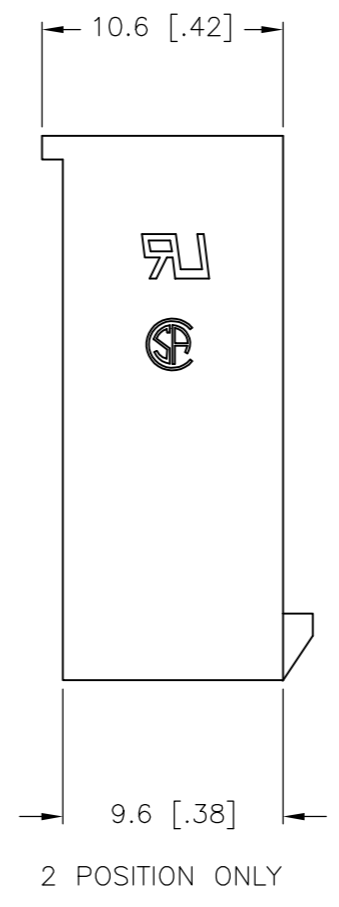

1 NYLON, UL94V-2, RED.

DIM B	DIM A	POS	PART NUMBER
51.6	46.2	24	2-2029090-4
47.4	42.0	22	2-2029090-2
43.2	37.8	20	2-2029090-0
39.0	33.6	18	1-2029090-8
34.8	29.4	16	1-2029090-6
30.6	25.2	14	1-2029090-4
26.4	21.0	12	1-2029090-2
22.2	16.8	10	1-2029090-0
18.0	12.6	8	2029090-8
13.8	8.4	6	2029090-6
9.6	4.2	4	2029090-4
5.4	--	2	2029090-2

METRIC

THIS DRAWING IS A CONTROLLED DOCUMENT.

DIMENSIONS: mm [INCHES]	TOLERANCES UNLESS OTHERWISE SPECIFIED: 0 PLC ± 1 PLC ± 0.4 [.02] 2 PLC ± 0.25 [.010] 3 PLC ± 0.150 [.0059] 4 PLC ± ANGLES ± FINISH	DWN K. WHITAKER 08APR2008 CHK C. CASH 08APR2008 APVD C. CASH 08APR2008 PRODUCT SPEC APPLICATION SPEC WEIGHT CUSTOMER DRAWING	Tyco Electronics Corporation Harrisburg, PA 17105-3608 NAME FREE HANGING PLUG HOUSING, RED, VAL-U-LOK(TM) SIZE A2 CAGE CODE 00779 DRAWING NO C=2029090 RESTRICTED TO - SCALE 3:1 SHEET 1 of 1 REV A
----------------------------	---	--	---