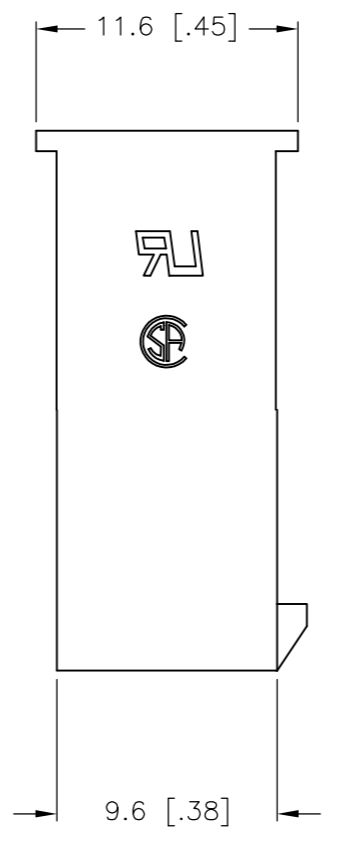

1 NYLON, UL94V-2, RED.

DIM B	DIM A	POS	PART NUMBER
51.6	46.2	24	2-2029090-4
47.4	42.0	22	2-2029090-2
43.2	37.8	20	2-2029090-0
39.0	33.6	18	1-2029090-8
34.8	29.4	16	1-2029090-6
30.6	25.2	14	1-2029090-4
26.4	21.0	12	1-2029090-2
22.2	16.8	10	1-2029090-0
18.0	12.6	8	2029090-8
13.8	8.4	6	2029090-6
9.6	4.2	4	2029090-4
5.4	--	2	2029090-2

METRIC

THIS DRAWING IS A CONTROLLED DOCUMENT.

DIMENSIONS: mm [INCHES]	TOLERANCES UNLESS OTHERWISE SPECIFIED: 0 PLC ± 1 PLC ± 0.4 [.02] 2 PLC ± 0.25 [.010] 3 PLC ± 0.150 [.0059] 4 PLC ± ANGLES ± FINISH	DWN K. WHITAKER 08APR2008 CHK C. CASH 08APR2008 APVD C. CASH 08APR2008 PRODUCT SPEC APPLICATION SPEC WEIGHT CUSTOMER DRAWING	Tyco Electronics Corporation Harrisburg, PA 17105-3608 NAME FREE HANGING PLUG HOUSING, RED, VAL-U-LOK(TM) SIZE A2 CAGE CODE 00779 DRAWING NO C=2029090 RESTRICTED TO - SCALE 3:1 SHEET 1 of 1 REV A
----------------------------	---	--	---