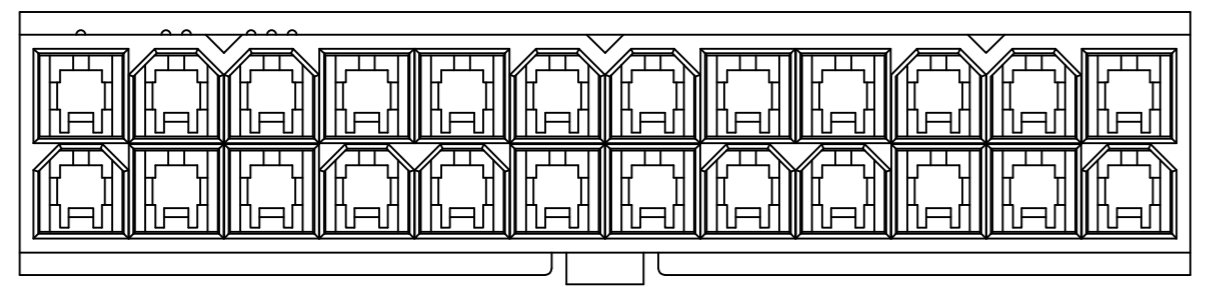

1 NYLON, UL94V-2, RED.

DIM B	DIM A	POS	PART NUMBER
51.6	46.2	24	2-2029090-4
47.4	42.0	22	2-2029090-2
43.2	37.8	20	2-2029090-0
39.0	33.6	18	1-2029090-8
34.8	29.4	16	1-2029090-6
30.6	25.2	14	1-2029090-4
26.4	21.0	12	1-2029090-2
22.2	16.8	10	1-2029090-0
18.0	12.6	8	2029090-8
13.8	8.4	6	2029090-6
9.6	4.2	4	2029090-4
5.4	--	2	2029090-2

METRIC

THIS DRAWING IS A CONTROLLED DOCUMENT.

DIMENSIONS: mm [INCHES]	TOLERANCES UNLESS OTHERWISE SPECIFIED: 0 PLC ± 1 PLC ± 0.4 [.02] 2 PLC ± 0.25 [.010] 3 PLC ± 0.150 [.0059] 4 PLC ± ANGLES ± FINISH	DWN K. WHITAKER 08APR2008 CHK C. CASH 08APR2008 APVD C. CASH 08APR2008 PRODUCT SPEC APPLICATION SPEC WEIGHT CUSTOMER DRAWING	Tyco Electronics Corporation Harrisburg, PA 17105-3608 NAME FREE HANGING PLUG HOUSING, RED, VAL-U-LOK(TM) SIZE A2 CAGE CODE 00779 DRAWING NO C=2029090 RESTRICTED TO - SCALE 3:1 SHEET 1 of 1 REV A
----------------------------	---	--	---