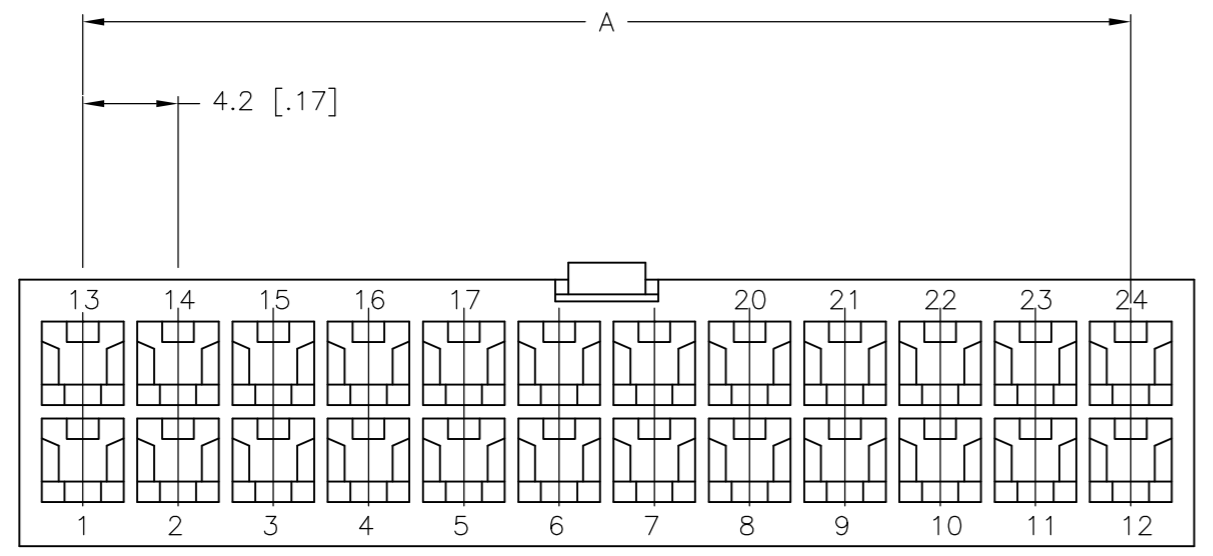

1 NYLON, UL94V-2, RED.

DIM B	DIM A	POS	PART NUMBER
51.6	46.2	24	2-2029090-4
47.4	42.0	22	2-2029090-2
43.2	37.8	20	2-2029090-0
39.0	33.6	18	1-2029090-8
34.8	29.4	16	1-2029090-6
30.6	25.2	14	1-2029090-4
26.4	21.0	12	1-2029090-2
22.2	16.8	10	1-2029090-0
18.0	12.6	8	2029090-8
13.8	8.4	6	2029090-6
9.6	4.2	4	2029090-4
5.4	--	2	2029090-2

METRIC

THIS DRAWING IS A CONTROLLED DOCUMENT.

DIMENSIONS: mm [INCHES]	TOLERANCES UNLESS OTHERWISE SPECIFIED: 0 PLC ± 1 PLC ± 0.4 [.02] 2 PLC ± 0.25 [.010] 3 PLC ± 0.150 [.0059] 4 PLC ± ANGLES ± FINISH	DWN K. WHITAKER 08APR2008 CHK C. CASH 08APR2008 APVD C. CASH 08APR2008 PRODUCT SPEC APPLICATION SPEC WEIGHT CUSTOMER DRAWING	Tyco Electronics Corporation Harrisburg, PA 17105-3608 NAME FREE HANGING PLUG HOUSING, RED, VAL-U-LOK(TM) SIZE A2 CAGE CODE 00779 DRAWING NO C=2029090 RESTRICTED TO - SCALE 3:1 SHEET 1 of 1 REV A
----------------------------	---	--	---