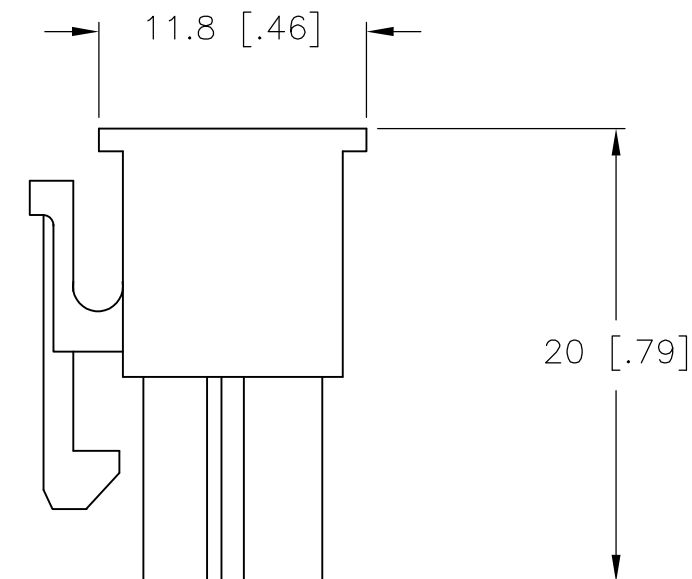

1 MATERIAL: NYLON, UL94V-2, RED.

ONLY FOR 2029091-2

DIM B	DIM A	POS.	PART NUMBER
51.6	46.2	24	2-2029091-4
47.4	42.0	22	2-2029091-2
43.2	37.8	20	2-2029091-0
39.0	33.6	18	1-2029091-8
34.8	29.4	16	1-2029091-6
30.6	25.2	14	1-2029091-4
26.4	21.0	12	1-2029091-2
22.2	16.8	10	1-2029091-0
18.0	12.6	8	2029091-8
13.8	8.4	6	2029091-6
9.6	4.2	4	2029091-4
5.4	-	2	2029091-2

THIS DRAWING IS A CONTROLLED DOCUMENT.		DWN K. WHITAKER 08APR2008	Tyco Electronics Corporation Harrisburg, PA 17105-3608	
DIMENSIONS: mm [INCHES]		CHK C. CASH 08APR2008	NAME RECEPTACLE HOUSING, RED, VAL-U-LOK(TM)	
TOLERANCES UNLESS OTHERWISE SPECIFIED: 0 PLC ± 1 PLC ± 0.4 [.02] 2 PLC ± 0.25 [.010] 3 PLC ± 0.150 [.0059] 4 PLC ± ANGLES ± FINISH		APVD C. CASH 08APR2008	APPLICATION SPEC	
MATERIAL 1		PRODUCT SPEC	WEIGHT	RESTRICTED TO
METRIC		SIZE A2	CAGE CODE 00779	DRAWING NO C=2029091
CUSTOMER DRAWING		SCALE 3:1	SHEET 1 of 1	REV A1