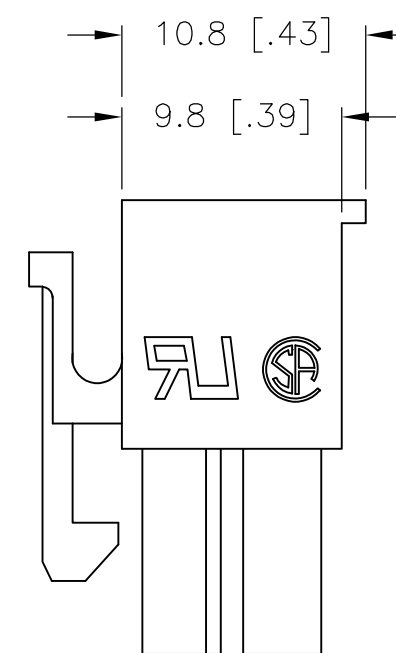

THIS DRAWING IS UNPUBLISHED. RELEASED FOR PUBLICATION
 © COPYRIGHT BY TYCO ELECTRONICS CORPORATION. ALL RIGHTS RESERVED.

LOC	DIST	REVISIONS			
P	LTR	DESCRIPTION	DATE	DWN	APVD
CM	00	A1	REVISED PER ECR-10-008344	30APR10	HMR KR

1 MATERIAL: NYLON, UL94V-2, RED.

ONLY FOR 2029091-2

DIM B	DIM A	POS.	PART NUMBER
51.6	46.2	24	2-2029091-4
47.4	42.0	22	2-2029091-2
43.2	37.8	20	2-2029091-0
39.0	33.6	18	1-2029091-8
34.8	29.4	16	1-2029091-6
30.6	25.2	14	1-2029091-4
26.4	21.0	12	1-2029091-2
22.2	16.8	10	1-2029091-0
18.0	12.6	8	2029091-8
13.8	8.4	6	2029091-6
9.6	4.2	4	2029091-4
5.4	-	2	2029091-2

THIS DRAWING IS A CONTROLLED DOCUMENT.		DWN K. WHITAKER 08APR2008	Tyco Electronics Corporation Harrisburg, PA 17105-3608	
DIMENSIONS: mm [INCHES]		CHK C. CASH 08APR2008	NAME RECEPTACLE HOUSING, RED, VAL-U-LOK(TM)	
TOLERANCES UNLESS OTHERWISE SPECIFIED: 0 PLC ± 1 PLC ± 0.4 [.02] 2 PLC ± 0.25 [.010] 3 PLC ± 0.150 [.0059] 4 PLC ± ANGLES ± FINISH		APVD C. CASH 08APR2008	APPLICATION SPEC	
MATERIAL 1		PRODUCT SPEC	WEIGHT	RESTRICTED TO
METRIC		SIZE A2	CAGE CODE 00779	DRAWING NO C=2029091
CUSTOMER DRAWING		SCALE 3:1	SHEET 1 of 1	REV A1