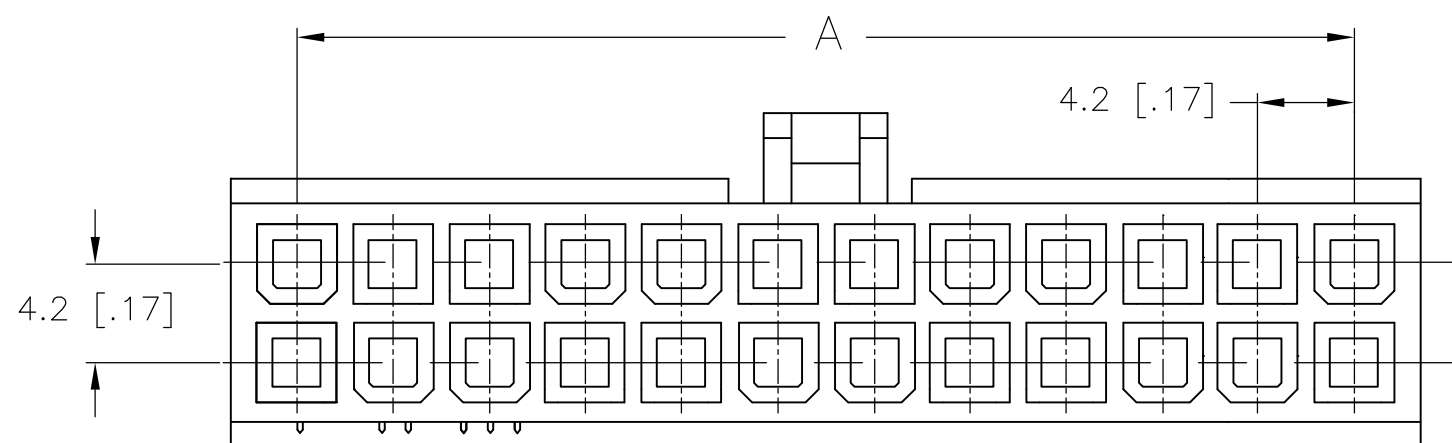

1 MATERIAL: NYLON, UL94V-2, RED.

ONLY FOR 2029091-2

DIM B	DIM A	POS.	PART NUMBER
51.6	46.2	24	2-2029091-4
47.4	42.0	22	2-2029091-2
43.2	37.8	20	2-2029091-0
39.0	33.6	18	1-2029091-8
34.8	29.4	16	1-2029091-6
30.6	25.2	14	1-2029091-4
26.4	21.0	12	1-2029091-2
22.2	16.8	10	1-2029091-0
18.0	12.6	8	2029091-8
13.8	8.4	6	2029091-6
9.6	4.2	4	2029091-4
5.4	-	2	2029091-2

THIS DRAWING IS A CONTROLLED DOCUMENT.		DWN K. WHITAKER 08APR2008	Tyco Electronics Corporation Harrisburg, PA 17105-3608	
DIMENSIONS: mm [INCHES]		CHK C. CASH 08APR2008	NAME RECEPTACLE HOUSING, RED, VAL-U-LOK(TM)	
TOLERANCES UNLESS OTHERWISE SPECIFIED: 0 PLC ± 1 PLC ± 0.4 [.02] 2 PLC ± 0.25 [.010] 3 PLC ± 0.150 [.0059] 4 PLC ± ANGLES ± FINISH		APVD C. CASH 08APR2008	APPLICATION SPEC	
MATERIAL 1		PRODUCT SPEC	WEIGHT	RESTRICTED TO
METRIC		SIZE A2	CAGE CODE 00779	DRAWING NO C=2029091
CUSTOMER DRAWING		SCALE 3:1	SHEET 1 of 1	REV A1