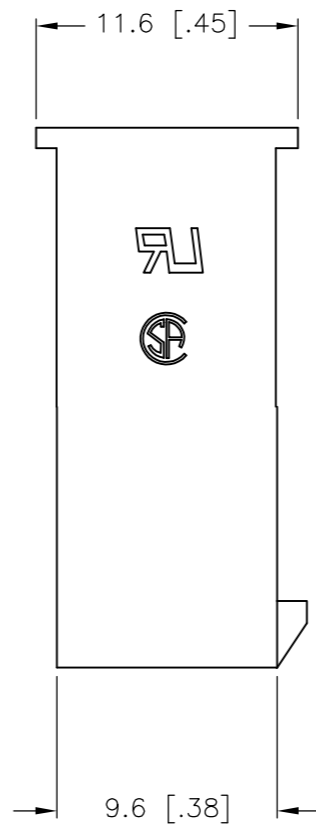

1 NYLON, UL94V-2, BLUE.

DIM B	DIM A	POS	PART NUMBER
51.6	46.2	24	2-2029096-4
47.4	42.0	22	2-2029096-2
43.2	37.8	20	2-2029096-0
39.0	33.6	18	1-2029096-8
34.8	29.4	16	1-2029096-6
30.6	25.2	14	1-2029096-4
26.4	21.0	12	1-2029096-2
22.2	16.8	10	1-2029096-0
18.0	12.6	8	2029096-8
13.8	8.4	6	2029096-6
9.6	4.2	4	2029096-4
5.4	--	2	2029096-2

METRIC

THIS DRAWING IS A CONTROLLED DOCUMENT.

DIMENSIONS: mm [INCHES]	TOLERANCES UNLESS OTHERWISE SPECIFIED: 0 PLC ± 1 PLC ± 0.4 [.02] 2 PLC ± 0.25 [.010] 3 PLC ± 0.150 [.0059] 4 PLC ± ANGLES ± FINISH	DWN K. WHITAKER 08APR2008	CHK C. CASH 08APR2008	APVD C. CASH 08APR2008	NAME FREE HANGING PLUG HOUSING, BLUE, VAL-U-LOK(TM)
MATERIAL ↑	FINISH	Tyco Electronics Corporation Harrisburg, PA 17105-3608		SIZE A2	CAGE CODE 00779
CUSTOMER DRAWING		DRAWING NO C=2029096		RESTRICTED TO -	SCALE 3:1
		SHEET 1 of 1		REV A	