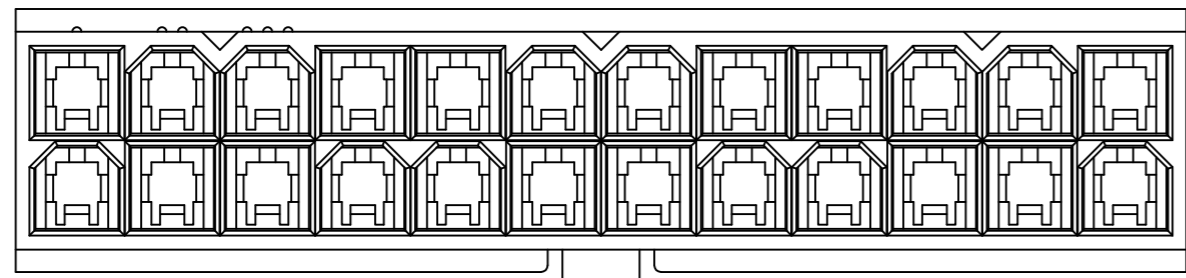

1 NYLON, UL94V-2, BLUE.

DIM B	DIM A	POS	PART NUMBER
51.6	46.2	24	2-2029096-4
47.4	42.0	22	2-2029096-2
43.2	37.8	20	2-2029096-0
39.0	33.6	18	1-2029096-8
34.8	29.4	16	1-2029096-6
30.6	25.2	14	1-2029096-4
26.4	21.0	12	1-2029096-2
22.2	16.8	10	1-2029096-0
18.0	12.6	8	2029096-8
13.8	8.4	6	2029096-6
9.6	4.2	4	2029096-4
5.4	--	2	2029096-2

METRIC

THIS DRAWING IS A CONTROLLED DOCUMENT.

DIMENSIONS: mm [INCHES]	TOLERANCES UNLESS OTHERWISE SPECIFIED: 0 PLC ± 1 PLC ± 0.4 [.02] 2 PLC ± 0.25 [.010] 3 PLC ± 0.150 [.0059] 4 PLC ± ANGLES ± FINISH	DWN K. WHITAKER 08APR2008	CHK C. CASH 08APR2008	APVD C. CASH 08APR2008	NAME FREE HANGING PLUG HOUSING, BLUE, VAL-U-LOK(TM)
MATERIAL ↑	FINISH	Tyco Electronics Corporation Harrisburg, PA 17105-3608		SIZE A2	CAGE CODE 00779
CUSTOMER DRAWING		DRAWING NO C=2029096		RESTRICTED TO -	SCALE 3:1
		SHEET 1 of 1		REV A	