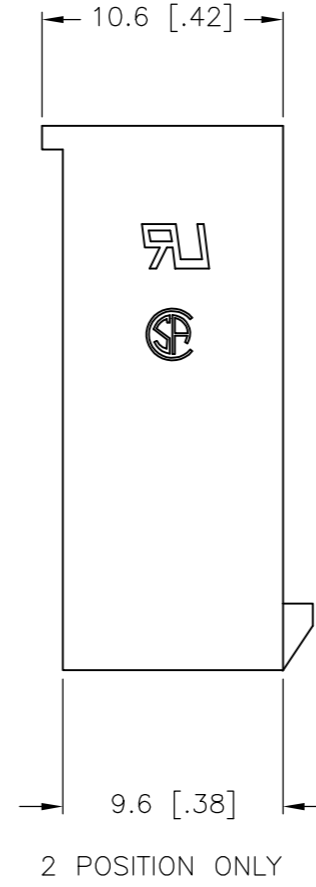

1 NYLON, UL94V-2, BLUE.

DIM B	DIM A	POS	PART NUMBER
51.6	46.2	24	2-2029096-4
47.4	42.0	22	2-2029096-2
43.2	37.8	20	2-2029096-0
39.0	33.6	18	1-2029096-8
34.8	29.4	16	1-2029096-6
30.6	25.2	14	1-2029096-4
26.4	21.0	12	1-2029096-2
22.2	16.8	10	1-2029096-0
18.0	12.6	8	2029096-8
13.8	8.4	6	2029096-6
9.6	4.2	4	2029096-4
5.4	--	2	2029096-2

METRIC

THIS DRAWING IS A CONTROLLED DOCUMENT.

DIMENSIONS: mm [INCHES]	TOLERANCES UNLESS OTHERWISE SPECIFIED: 0 PLC ± 1 PLC ± 0.4 [.02] 2 PLC ± 0.25 [.010] 3 PLC ± 0.150 [.0059] 4 PLC ± ANGLES ± FINISH	DWN K. WHITAKER 08APR2008	CHK C. CASH 08APR2008	APVD C. CASH 08APR2008	NAME FREE HANGING PLUG HOUSING, BLUE, VAL-U-LOK(TM)
MATERIAL ↑	FINISH	Tyco Electronics Corporation Harrisburg, PA 17105-3608		SIZE A2	CAGE CODE 00779
CUSTOMER DRAWING		DRAWING NO C=2029096		RESTRICTED TO -	SCALE 3:1
		SHEET 1 of 1		REV A	