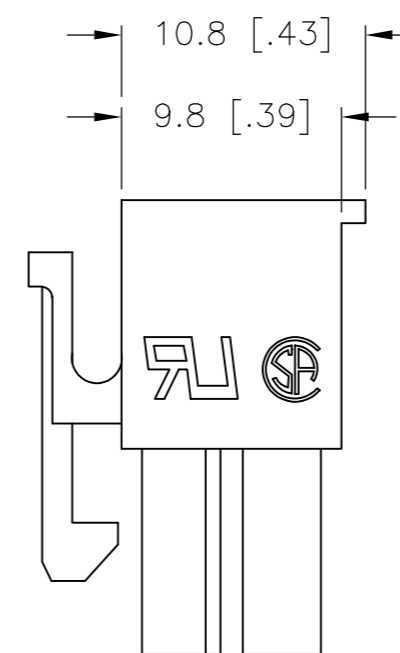

1 MATERIAL: NYLON, UL94V-2, BLUE.

ONLY FOR 2029097-2

51.6	46.2	24	2-2029097-4
47.4	42.0	22	2-2029097-2
43.2	37.8	20	2-2029097-0
39.0	33.6	18	1-2029097-8
34.8	29.4	16	1-2029097-6
30.6	25.2	14	1-2029097-4
26.4	21.0	12	1-2029097-2
22.2	16.8	10	1-2029097-0
18.0	12.6	8	2029097-8
13.8	8.4	6	2029097-6
9.6	4.2	4	2029097-4
5.4	-	2	2029097-2
DIM B	DIM A	POS.	PART NUMBER

THIS DRAWING IS A CONTROLLED DOCUMENT.		DWN K. WHITAKER 08APR2008	TE Connectivity			
DIMENSIONS: mm [INCHES]		CHK C. CASH 08APR2008				
TOLERANCES UNLESS OTHERWISE SPECIFIED:		APVD C. CASH 08APR2008	NAME RECEPTACLE HOUSING, BLUE, VAL-U-LOK(TM)			
0 PLC ± 1 PLC ± 0.4 [.02] 2 PLC ± 0.25 [.010] 3 PLC ± 0.150 [.0059] 4 PLC ± ANGLES ±		PRODUCT SPEC	SIZE A2	CAGE CODE 00779	DRAWING NO C=2029097	RESTRICTED TO -
MATERIAL 1		FINISH	SCALE 3:1		SHEET 1 of 1	REV B
CUSTOMER DRAWING						