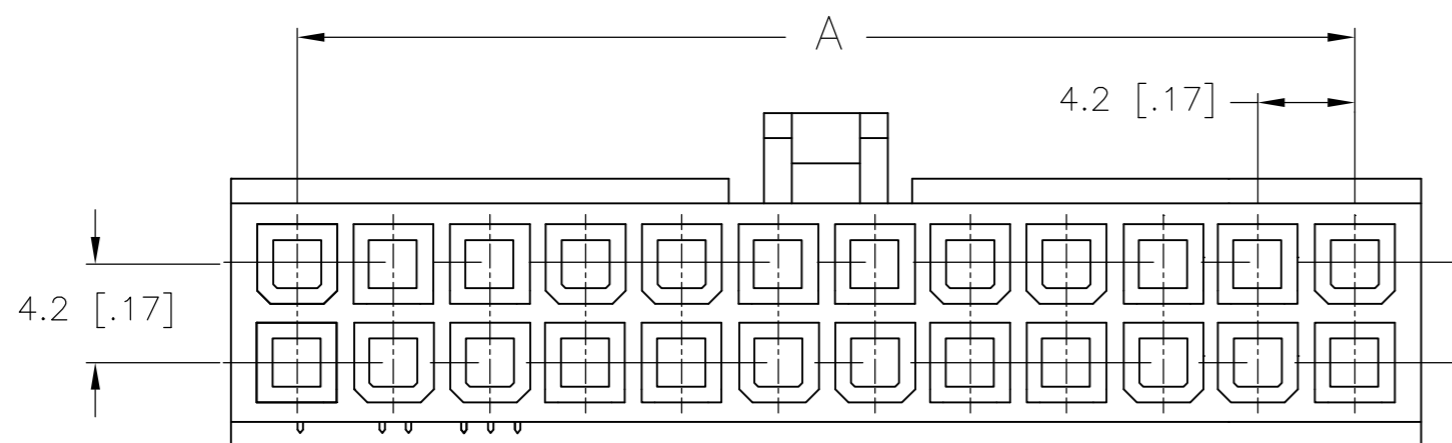

1 MATERIAL: NYLON, UL94V-2, BLUE.

ONLY FOR 2029097-2

51.6	46.2	24	2-2029097-4
47.4	42.0	22	2-2029097-2
43.2	37.8	20	2-2029097-0
39.0	33.6	18	1-2029097-8
34.8	29.4	16	1-2029097-6
30.6	25.2	14	1-2029097-4
26.4	21.0	12	1-2029097-2
22.2	16.8	10	1-2029097-0
18.0	12.6	8	2029097-8
13.8	8.4	6	2029097-6
9.6	4.2	4	2029097-4
5.4	-	2	2029097-2
DIM B	DIM A	POS.	PART NUMBER

THIS DRAWING IS A CONTROLLED DOCUMENT.		DWN K. WHITAKER 08APR2008	TE Connectivity			
DIMENSIONS: mm [INCHES]		CHK C. CASH 08APR2008				
TOLERANCES UNLESS OTHERWISE SPECIFIED:		APVD C. CASH 08APR2008	NAME RECEPTACLE HOUSING, BLUE, VAL-U-LOK(TM)			
0 PLC ± 1 PLC ± 0.4 [.02] 2 PLC ± 0.25 [.010] 3 PLC ± 0.150 [.0059] 4 PLC ± ANGLES ±		PRODUCT SPEC	SIZE A2	CAGE CODE 00779	DRAWING NO C=2029097	RESTRICTED TO -
MATERIAL 1		FINISH	SCALE 3:1		SHEET 1 of 1	REV B
CUSTOMER DRAWING						