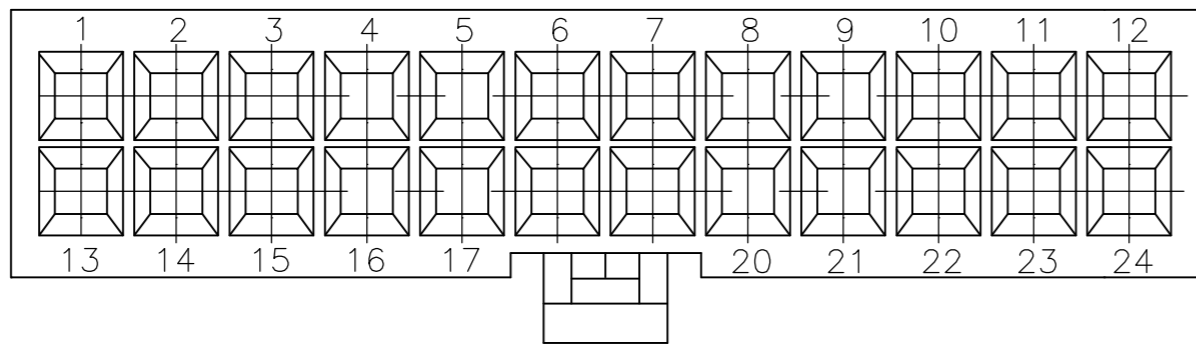

1 MATERIAL: NYLON, UL94V-2, BLUE.

ONLY FOR 2029097-2

51.6	46.2	24	2-2029097-4
47.4	42.0	22	2-2029097-2
43.2	37.8	20	2-2029097-0
39.0	33.6	18	1-2029097-8
34.8	29.4	16	1-2029097-6
30.6	25.2	14	1-2029097-4
26.4	21.0	12	1-2029097-2
22.2	16.8	10	1-2029097-0
18.0	12.6	8	2029097-8
13.8	8.4	6	2029097-6
9.6	4.2	4	2029097-4
5.4	-	2	2029097-2
DIM B	DIM A	POS.	PART NUMBER

THIS DRAWING IS A CONTROLLED DOCUMENT.		DWN K. WHITAKER 08APR2008	TE Connectivity			
DIMENSIONS: mm [INCHES]		CHK C. CASH 08APR2008				
TOLERANCES UNLESS OTHERWISE SPECIFIED:		APVD C. CASH 08APR2008	NAME RECEPTACLE HOUSING, BLUE, VAL-U-LOK(TM)			
0 PLC ± 1 PLC ± 0.4 [.02] 2 PLC ± 0.25 [.010] 3 PLC ± 0.150 [.0059] 4 PLC ± ANGLES ±		PRODUCT SPEC	SIZE A2	CAGE CODE 00779	DRAWING NO C=2029097	RESTRICTED TO -
MATERIAL 1		FINISH	SCALE 3:1		SHEET 1 of 1	REV B
CUSTOMER DRAWING						