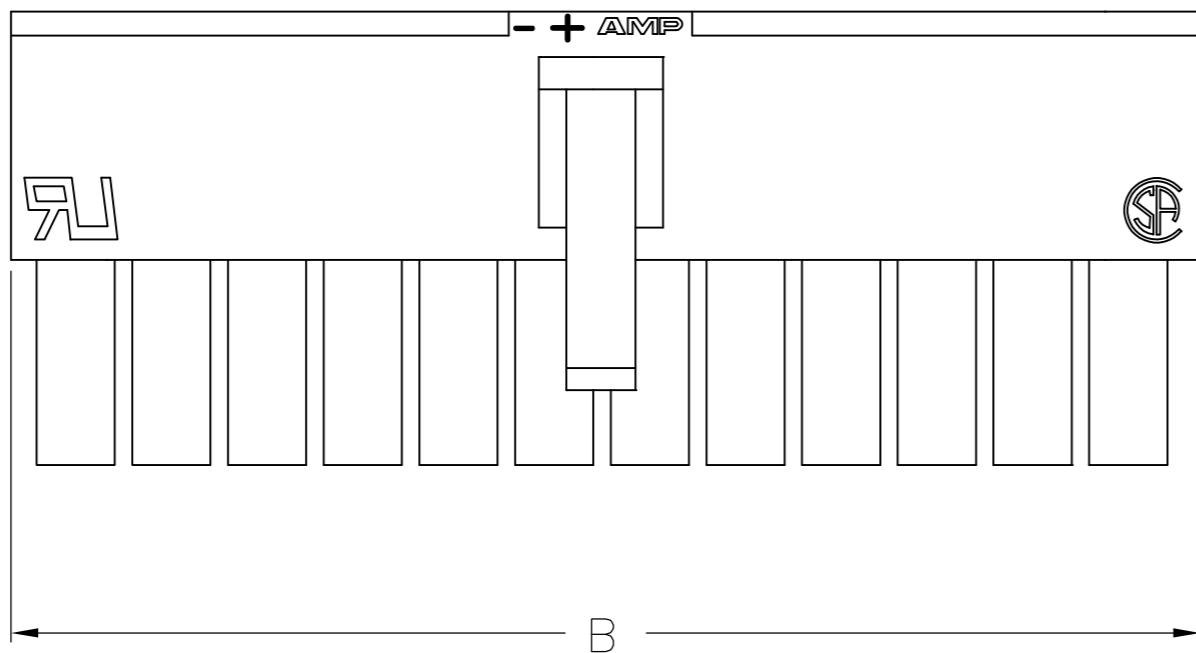

1 MATERIAL: NYLON, UL94V-2, BLUE.

ONLY FOR 2029097-2

51.6	46.2	24	2-2029097-4
47.4	42.0	22	2-2029097-2
43.2	37.8	20	2-2029097-0
39.0	33.6	18	1-2029097-8
34.8	29.4	16	1-2029097-6
30.6	25.2	14	1-2029097-4
26.4	21.0	12	1-2029097-2
22.2	16.8	10	1-2029097-0
18.0	12.6	8	2029097-8
13.8	8.4	6	2029097-6
9.6	4.2	4	2029097-4
5.4	-	2	2029097-2
DIM B	DIM A	POS.	PART NUMBER

THIS DRAWING IS A CONTROLLED DOCUMENT.		DWN K. WHITAKER 08APR2008	TE Connectivity			
DIMENSIONS: mm [INCHES]		CHK C. CASH 08APR2008				
TOLERANCES UNLESS OTHERWISE SPECIFIED:		APVD C. CASH 08APR2008	NAME RECEPTACLE HOUSING, BLUE, VAL-U-LOK(TM)			
0 PLC ± 1 PLC ± 0.4 [.02] 2 PLC ± 0.25 [.010] 3 PLC ± 0.150 [.0059] 4 PLC ± ANGLES ±		PRODUCT SPEC	SIZE A2	CAGE CODE 00779	DRAWING NO C=2029097	RESTRICTED TO -
MATERIAL 1		FINISH	SCALE 3:1		SHEET 1 of 1	REV B
CUSTOMER DRAWING						