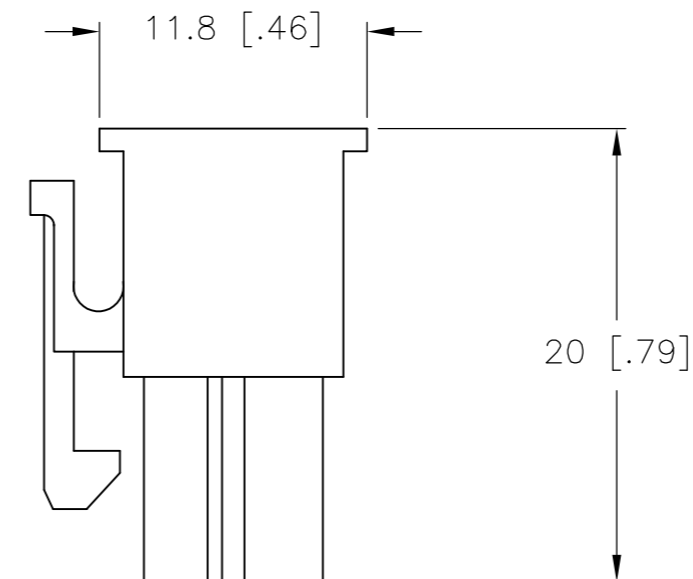

1 MATERIAL: NYLON, UL94V-2, BLUE.

ONLY FOR 2029097-2

51.6	46.2	24	2-2029097-4
47.4	42.0	22	2-2029097-2
43.2	37.8	20	2-2029097-0
39.0	33.6	18	1-2029097-8
34.8	29.4	16	1-2029097-6
30.6	25.2	14	1-2029097-4
26.4	21.0	12	1-2029097-2
22.2	16.8	10	1-2029097-0
18.0	12.6	8	2029097-8
13.8	8.4	6	2029097-6
9.6	4.2	4	2029097-4
5.4	-	2	2029097-2
DIM B	DIM A	POS.	PART NUMBER

THIS DRAWING IS A CONTROLLED DOCUMENT.		DWN K. WHITAKER 08APR2008	TE Connectivity			
DIMENSIONS: mm [INCHES]		CHK C. CASH 08APR2008				
TOLERANCES UNLESS OTHERWISE SPECIFIED:		APVD C. CASH 08APR2008	NAME RECEPTACLE HOUSING, BLUE, VAL-U-LOK(TM)			
0 PLC ± 1 PLC ± 0.4 [.02] 2 PLC ± 0.25 [.010] 3 PLC ± 0.150 [.0059] 4 PLC ± ANGLES ±		PRODUCT SPEC	SIZE A2	CAGE CODE 00779	DRAWING NO C=2029097	RESTRICTED TO -
MATERIAL 1		FINISH	SCALE 3:1		SHEET 1 of 1	REV B
CUSTOMER DRAWING						