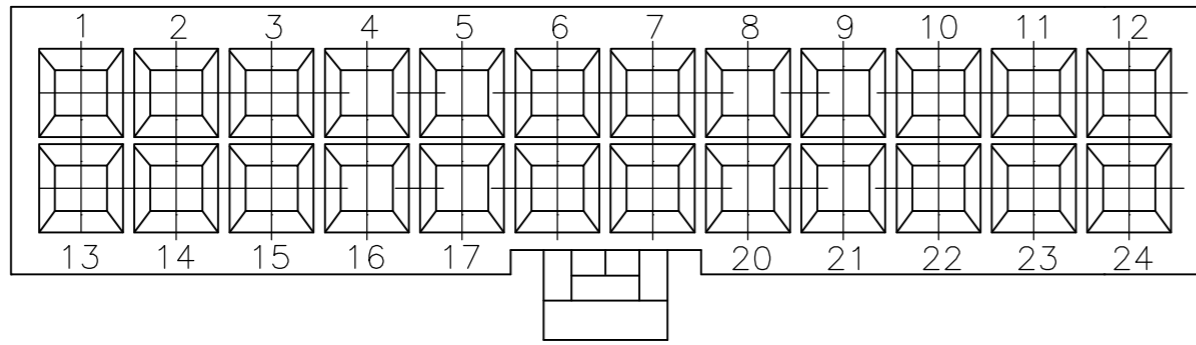

1 MATERIAL: NYLON, UL94V-2, BLUE.

ONLY FOR 2029097-2

51.6	46.2	24	2-2029097-4
47.4	42.0	22	2-2029097-2
43.2	37.8	20	2-2029097-0
39.0	33.6	18	1-2029097-8
34.8	29.4	16	1-2029097-6
30.6	25.2	14	1-2029097-4
26.4	21.0	12	1-2029097-2
22.2	16.8	10	1-2029097-0
18.0	12.6	8	2029097-8
13.8	8.4	6	2029097-6
9.6	4.2	4	2029097-4
5.4	-	2	2029097-2
DIM B	DIM A	POS.	PART NUMBER

THIS DRAWING IS A CONTROLLED DOCUMENT.		DWN K. WHITAKER 08APR2008	TE Connectivity	
DIMENSIONS: mm [INCHES]		CHK C. CASH 08APR2008		
TOLERANCES UNLESS OTHERWISE SPECIFIED:		APVD C. CASH 08APR2008	NAME RECEPTACLE HOUSING, BLUE, VAL-U-LOK(TM)	
0 PLC ±		PRODUCT SPEC	SIZE A2	CAGE CODE 00779
1 PLC ± 0.4 [.02]		APPLICATION SPEC	DRAWING NO C=2029097	RESTRICTED TO -
2 PLC ± 0.25 [.010]		WEIGHT	SCALE 3:1	SHEET 1 of 1
3 PLC ± 0.150 [.0059]		CUSTOMER DRAWING	REV B	
4 PLC ±				
ANGLES ±				
FINISH				
MATERIAL 1				