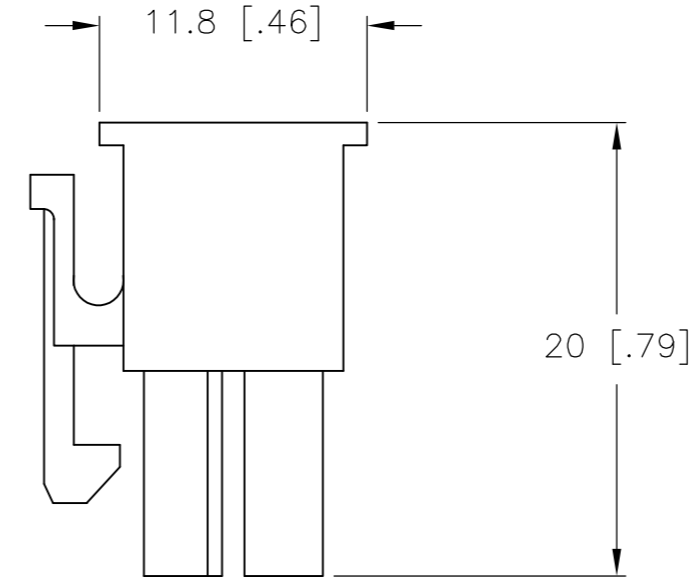

1 MATERIAL: NYLON, UL94V-2, BLUE.

ONLY FOR 2029097-2

51.6	46.2	24	2-2029097-4
47.4	42.0	22	2-2029097-2
43.2	37.8	20	2-2029097-0
39.0	33.6	18	1-2029097-8
34.8	29.4	16	1-2029097-6
30.6	25.2	14	1-2029097-4
26.4	21.0	12	1-2029097-2
22.2	16.8	10	1-2029097-0
18.0	12.6	8	2029097-8
13.8	8.4	6	2029097-6
9.6	4.2	4	2029097-4
5.4	-	2	2029097-2
DIM B	DIM A	POS.	PART NUMBER

THIS DRAWING IS A CONTROLLED DOCUMENT.		DWN K. WHITAKER 08APR2008	TE Connectivity	
DIMENSIONS: mm [INCHES]		CHK C. CASH 08APR2008		
TOLERANCES UNLESS OTHERWISE SPECIFIED:		APVD C. CASH 08APR2008	NAME RECEPTACLE HOUSING, BLUE, VAL-U-LOK(TM)	
0 PLC ±		PRODUCT SPEC	SIZE A2	CAGE CODE 00779
1 PLC ± 0.4 [.02]		APPLICATION SPEC	DRAWING NO C=2029097	RESTRICTED TO -
2 PLC ± 0.25 [.010]		WEIGHT	SCALE 3:1	SHEET 1 of 1
3 PLC ± 0.150 [.0059]		CUSTOMER DRAWING	REV B	
4 PLC ±				
ANGLES ±				
FINISH				
MATERIAL 1				