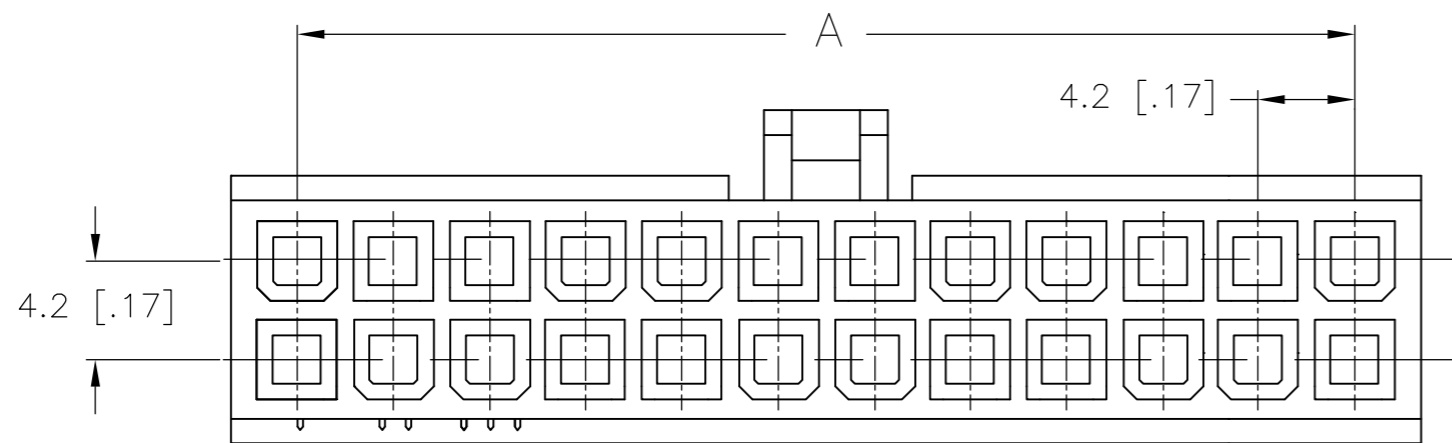

1 MATERIAL: NYLON, UL94V-2, BLUE.

ONLY FOR 2029097-2

51.6	46.2	24	2-2029097-4
47.4	42.0	22	2-2029097-2
43.2	37.8	20	2-2029097-0
39.0	33.6	18	1-2029097-8
34.8	29.4	16	1-2029097-6
30.6	25.2	14	1-2029097-4
26.4	21.0	12	1-2029097-2
22.2	16.8	10	1-2029097-0
18.0	12.6	8	2029097-8
13.8	8.4	6	2029097-6
9.6	4.2	4	2029097-4
5.4	-	2	2029097-2
DIM B	DIM A	POS.	PART NUMBER

THIS DRAWING IS A CONTROLLED DOCUMENT.		DWN K. WHITAKER 08APR2008	TE Connectivity	
DIMENSIONS: mm [INCHES]		CHK C. CASH 08APR2008		
TOLERANCES UNLESS OTHERWISE SPECIFIED:		APVD C. CASH 08APR2008	NAME RECEPTACLE HOUSING, BLUE, VAL-U-LOK(TM)	
0 PLC ±		PRODUCT SPEC	SIZE A2	CAGE CODE 00779
1 PLC ± 0.4 [.02]		APPLICATION SPEC	DRAWING NO C=2029097	RESTRICTED TO -
2 PLC ± 0.25 [.010]		WEIGHT	SCALE 3:1	SHEET 1 of 1
3 PLC ± 0.150 [.0059]		CUSTOMER DRAWING	REV B	
4 PLC ±				
ANGLES ±				
FINISH				
MATERIAL 1				