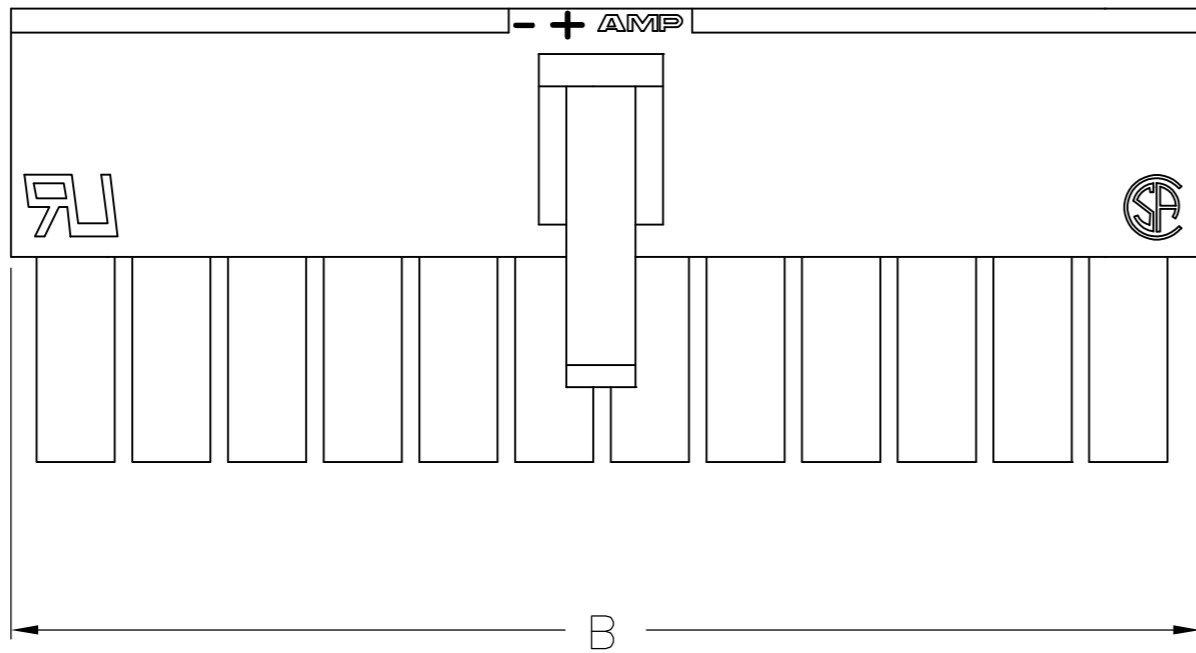

1 MATERIAL: NYLON, UL94V-2, BLUE.

ONLY FOR 2029097-2

51.6	46.2	24	2-2029097-4
47.4	42.0	22	2-2029097-2
43.2	37.8	20	2-2029097-0
39.0	33.6	18	1-2029097-8
34.8	29.4	16	1-2029097-6
30.6	25.2	14	1-2029097-4
26.4	21.0	12	1-2029097-2
22.2	16.8	10	1-2029097-0
18.0	12.6	8	2029097-8
13.8	8.4	6	2029097-6
9.6	4.2	4	2029097-4
5.4	-	2	2029097-2
DIM B	DIM A	POS.	PART NUMBER

THIS DRAWING IS A CONTROLLED DOCUMENT.		DWN K. WHITAKER 08APR2008	TE Connectivity	
DIMENSIONS: mm [INCHES]		CHK C. CASH 08APR2008		
TOLERANCES UNLESS OTHERWISE SPECIFIED:		APVD C. CASH 08APR2008	NAME RECEPTACLE HOUSING, BLUE, VAL-U-LOK(TM)	
0 PLC ±		PRODUCT SPEC	SIZE A2	CAGE CODE 00779
1 PLC ± 0.4 [.02]		APPLICATION SPEC	DRAWING NO C=2029097	RESTRICTED TO -
2 PLC ± 0.25 [.010]		WEIGHT	SCALE 3:1	SHEET 1 of 1
3 PLC ± 0.150 [.0059]		CUSTOMER DRAWING	REV B	
4 PLC ±				
ANGLES ±				
FINISH				
MATERIAL 1				