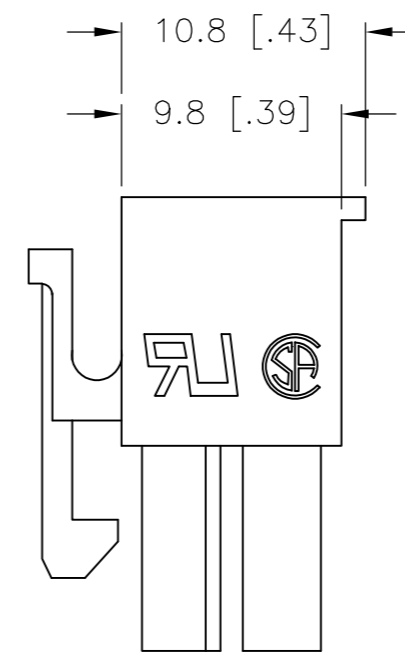

1 MATERIAL: NYLON, UL94V-2, BLUE.

ONLY FOR 2029097-2

51.6	46.2	24	2-2029097-4
47.4	42.0	22	2-2029097-2
43.2	37.8	20	2-2029097-0
39.0	33.6	18	1-2029097-8
34.8	29.4	16	1-2029097-6
30.6	25.2	14	1-2029097-4
26.4	21.0	12	1-2029097-2
22.2	16.8	10	1-2029097-0
18.0	12.6	8	2029097-8
13.8	8.4	6	2029097-6
9.6	4.2	4	2029097-4
5.4	-	2	2029097-2
DIM B	DIM A	POS.	PART NUMBER

THIS DRAWING IS A CONTROLLED DOCUMENT.		DWN K. WHITAKER 08APR2008	TE Connectivity	
DIMENSIONS: mm [INCHES]		CHK C. CASH 08APR2008		
TOLERANCES UNLESS OTHERWISE SPECIFIED:		APVD C. CASH 08APR2008	NAME RECEPTACLE HOUSING, BLUE, VAL-U-LOK(TM)	
0 PLC ±		PRODUCT SPEC	SIZE A2	CAGE CODE 00779
1 PLC ± 0.4 [.02]		APPLICATION SPEC	DRAWING NO C=2029097	RESTRICTED TO -
2 PLC ± 0.25 [.010]		WEIGHT	SCALE 3:1	SHEET 1 of 1
3 PLC ± 0.150 [.0059]		CUSTOMER DRAWING	REV B	
4 PLC ±				
ANGLES ±				
FINISH				
MATERIAL 1				