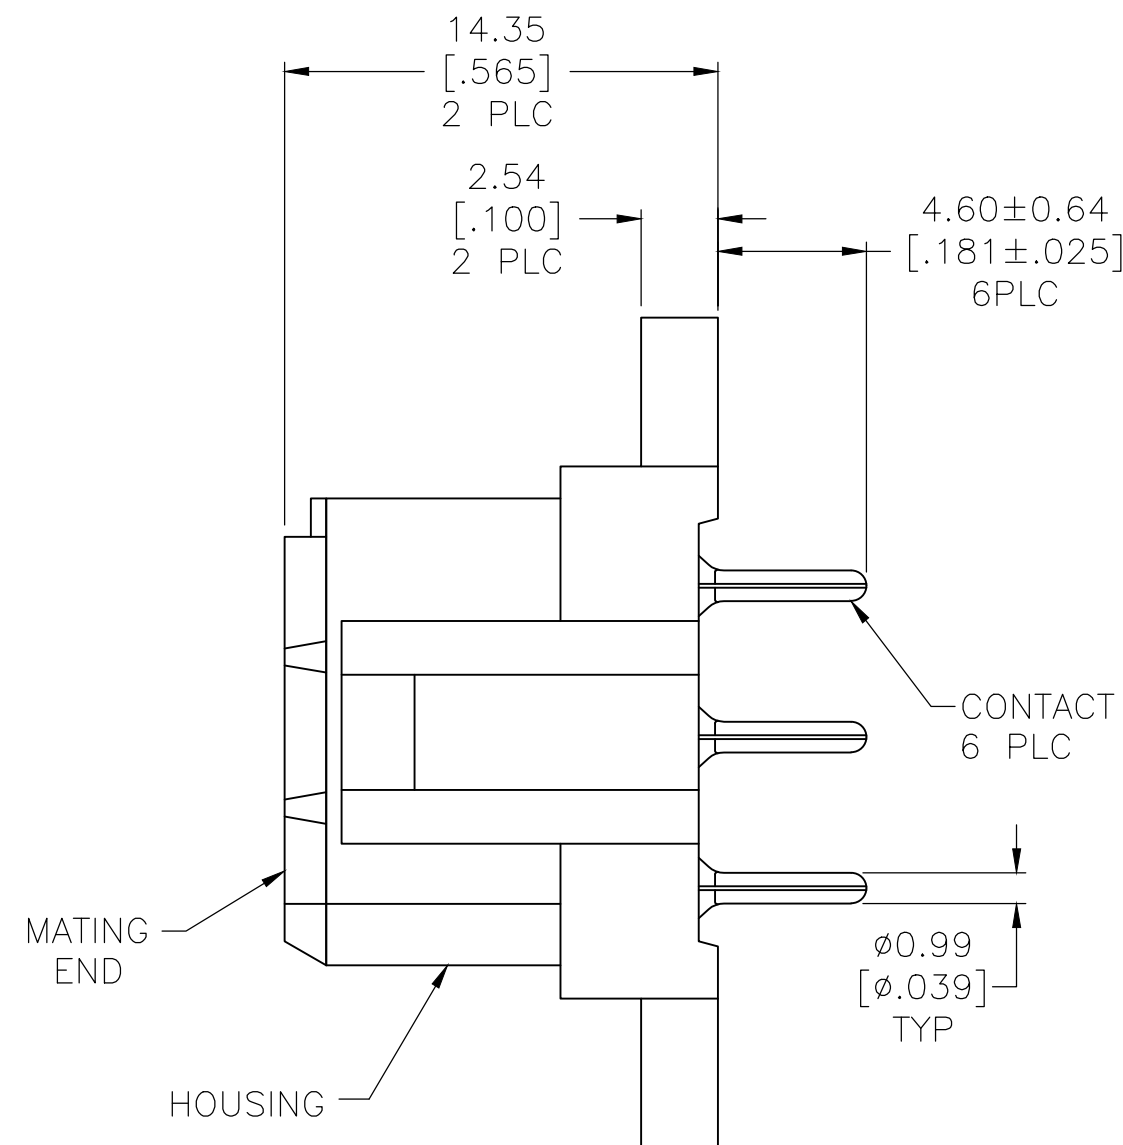

REVISIONS					
P	LTR	DESCRIPTION	DATE	DWN	APVD
V		REVISED PER ECO-18-012313	06AUG2018	RS	MZ
W		REVISED PER ECO-20-002046	14FEB2020	RK	MZ

RECOMMENDED LAYOUT

- 1 HOUSING MATERIAL: PA66, BLACK, UL 94 V-0 RATED.
- 2 CONTACT MATERIAL: PHOSPHOR BRONZE.
- 3 3.81µm [.000150] MIN TIN-LEAD OVER 1.27µm [.000050] MIN NICKEL.
- 4 0.76µm [.000030] MIN GOLD FOR A LENGTH OF 4.95 [.195] MIN FROM MATING END, 3.81µm [.000150] MIN TIN-LEAD FOR A LENGTH OF 4.88 [.192] MIN ON OPPOSITE END, BOTH OVER 1.27µm [.000050] MIN NICKEL.
- 5 3.81µm [.000150] MIN TIN OVER 1.27µm [.000050] MIN NICKEL.
- 6 0.76µm [.000030] MIN GOLD FOR A LENGTH OF 4.95 [.195] MIN FROM MATING END, 3.81µm [.000150] MIN TIN FOR A LENGTH OF 4.88 [.192] MIN ON OPPOSITE END, BOTH OVER 1.27µm [.000050] MIN NICKEL.
- 7 OBSOLETE PARTS: OBSOLETE CIS STREAMLINING PER D.RENAUD/D.SINISI

	6	NO	1-207524-0
	6	YES	207524-9
7	5	NO	-207524-8
	5	YES	207524-7
	4	NO	207524-4
OBSOLETE	4	YES	-207524-3
OBSOLETE	3	NO	207524-2
OBSOLETE	3	YES	207524-1
		CONTACT FINISH	MOUNTING TABS
			PART NO

THIS DRAWING IS A CONTROLLED DOCUMENT.		DWN	03/20/92		
		L.SIPE	3-25-92		
DIMENSIONS: mm [INCHES]		CHK	R.STONE	NAME	
TOLERANCES UNLESS OTHERWISE SPECIFIED:		APVD	A.TRAVIS	SOCKET HEADER ASSEMBLY, 6 POSITION, METRIMATE	
0 PLC ± -		PRODUCT SPEC	108-10033	SIZE	CAGE CODE
1 PLC ± -		APPLICATION SPEC		A2	00779
2 PLC ± 0.25 [.010]				DRAWING NO	C=207524
3 PLC ± -				RESTRICTED TO	
4 PLC ± -					
ANGLES ± -				SCALE	SHEET
MATERIAL SEE NOTE	FINISH CONTACT: SEE TABLE	WEIGHT	-	4:1	1 of 1
		CUSTOMER DRAWING		REV	W