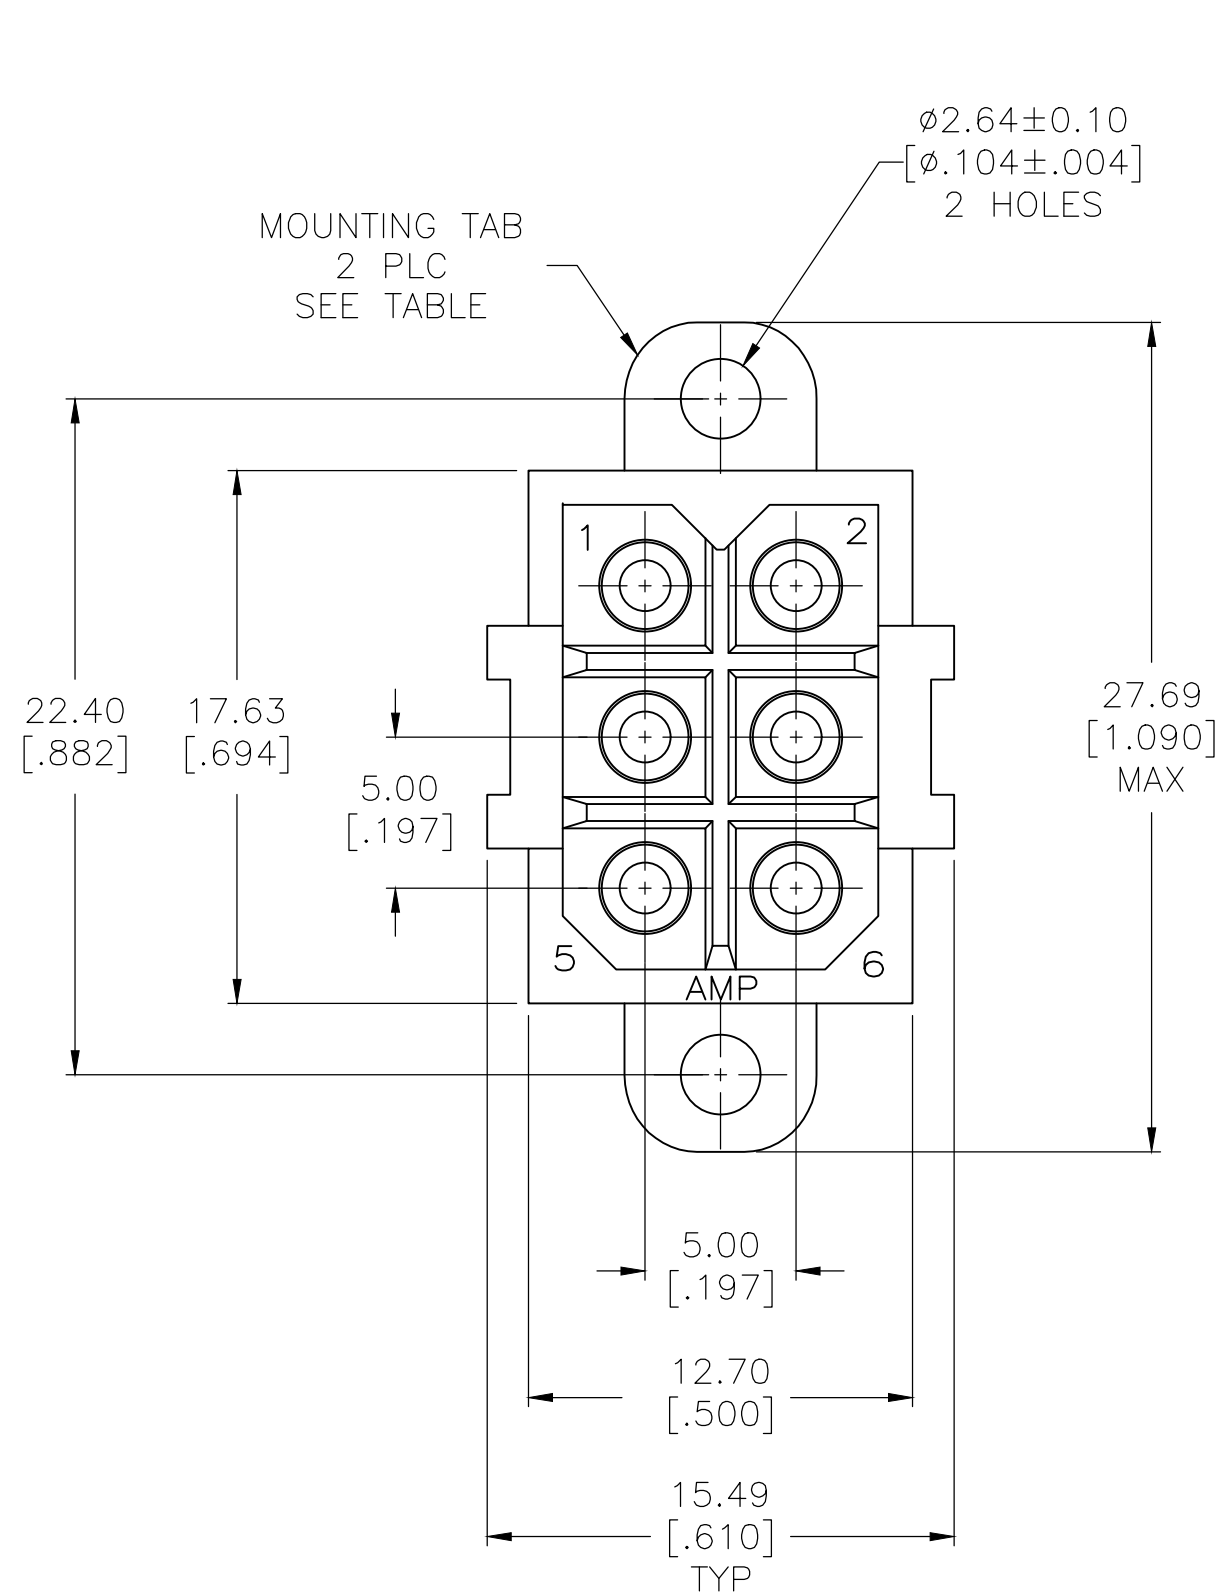

REVISIONS					
P	LTR	DESCRIPTION	DATE	DWN	APVD
V		REVISED PER ECO-18-012313	06AUG2018	RS	MZ
W		REVISED PER ECO-20-002046	14FEB2020	RK	MZ

RECOMMENDED LAYOUT

- 1 HOUSING MATERIAL: PA66, BLACK, UL 94 V-0 RATED.
- 2 CONTACT MATERIAL: PHOSPHOR BRONZE.
- 3 3.81µm [.000150] MIN TIN-LEAD OVER 1.27µm [.000050] MIN NICKEL.
- 4 0.76µm [.000030] MIN GOLD FOR A LENGTH OF 4.95 [.195] MIN FROM MATING END, 3.81µm [.000150] MIN TIN-LEAD FOR A LENGTH OF 4.88 [.192] MIN ON OPPOSITE END, BOTH OVER 1.27µm [.000050] MIN NICKEL.
- 5 3.81µm [.000150] MIN TIN OVER 1.27µm [.000050] MIN NICKEL.
- 6 0.76µm [.000030] MIN GOLD FOR A LENGTH OF 4.95 [.195] MIN FROM MATING END, 3.81µm [.000150] MIN TIN FOR A LENGTH OF 4.88 [.192] MIN ON OPPOSITE END, BOTH OVER 1.27µm [.000050] MIN NICKEL.
- 7 OBSOLETE PARTS: OBSOLETE CIS STREAMLINING PER D.RENAUD/D.SINISI

	6	NO	1-207524-0
	6	YES	207524-9
7	5	NO	-207524-8
	5	YES	207524-7
	4	NO	207524-4
OBSOLETE	4	YES	-207524-3
OBSOLETE	3	NO	207524-2
OBSOLETE	3	YES	207524-1
		CONTACT FINISH	MOUNTING TABS
			PART NO

THIS DRAWING IS A CONTROLLED DOCUMENT.		DWN	03/20/92		
		L.SIPE	3-25-92		
DIMENSIONS: mm [INCHES]		CHK	R.STONE	NAME	
TOLERANCES UNLESS OTHERWISE SPECIFIED:		APVD	A.TRAVIS	SOCKET HEADER ASSEMBLY, 6 POSITION, METRIMATE	
0 PLC ± -		PRODUCT SPEC	108-10033	SIZE	CAGE CODE
1 PLC ± -		APPLICATION SPEC		A2	00779
2 PLC ± 0.25 [.010]				DRAWING NO	C=207524
3 PLC ± -				RESTRICTED TO	
4 PLC ± -					
ANGLES ± -				SCALE	SHEET
MATERIAL SEE NOTE	FINISH CONTACT: SEE TABLE	WEIGHT	-	4:1	1 of 1
		CUSTOMER DRAWING		REV	W