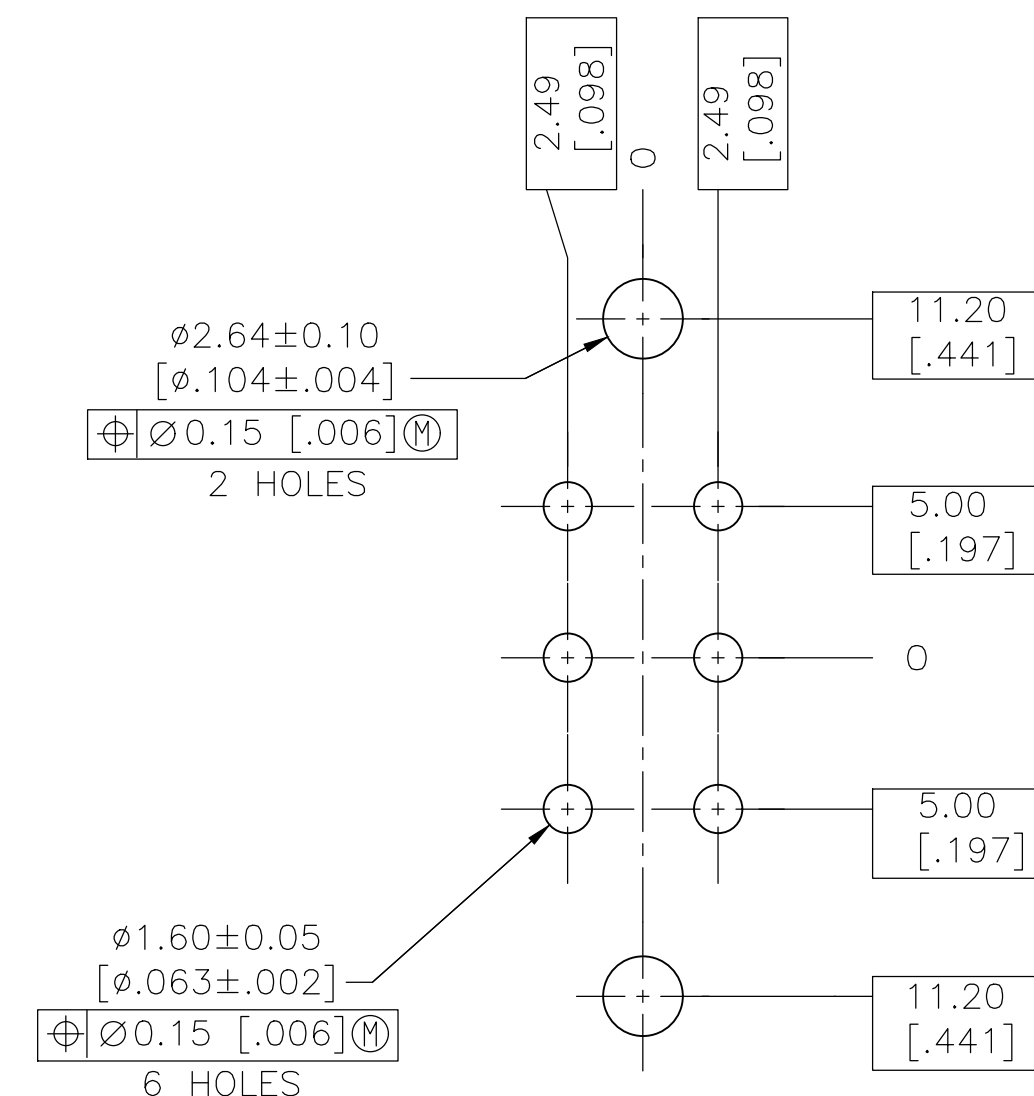

REVISIONS					
P	LTR	DESCRIPTION	DATE	DWN	APVD
V		REVISED PER ECO-18-012313	06AUG2018	RS	MZ
W		REVISED PER ECO-20-002046	14FEB2020	RK	MZ

RECOMMENDED LAYOUT

- 1 HOUSING MATERIAL: PA66, BLACK, UL 94 V-0 RATED.
- 2 CONTACT MATERIAL: PHOSPHOR BRONZE.
- 3 3.81µm [.000150] MIN TIN-LEAD OVER 1.27µm [.000050] MIN NICKEL.
- 4 0.76µm [.000030] MIN GOLD FOR A LENGTH OF 4.95 [.195] MIN FROM MATING END, 3.81µm [.000150] MIN TIN-LEAD FOR A LENGTH OF 4.88 [.192] MIN ON OPPOSITE END, BOTH OVER 1.27µm [.000050] MIN NICKEL.
- 5 3.81µm [.000150] MIN TIN OVER 1.27µm [.000050] MIN NICKEL.
- 6 0.76µm [.000030] MIN GOLD FOR A LENGTH OF 4.95 [.195] MIN FROM MATING END, 3.81µm [.000150] MIN TIN FOR A LENGTH OF 4.88 [.192] MIN ON OPPOSITE END, BOTH OVER 1.27µm [.000050] MIN NICKEL.
- 7 OBSOLETE PARTS: OBSOLETE CIS STREAMLINING PER D.RENAUD/D.SINISI

	6	NO	1-207524-0
	6	YES	207524-9
7	5	NO	-207524-8
	5	YES	207524-7
	4	NO	207524-4
OBSOLETE	4	YES	-207524-3
OBSOLETE	3	NO	207524-2
OBSOLETE	3	YES	207524-1
		CONTACT FINISH	MOUNTING TABS
			PART NO

THIS DRAWING IS A CONTROLLED DOCUMENT.		DWN	03/20/92		
		L.SIPE	3-25-92		
DIMENSIONS: mm [INCHES]		CHK	R.STONE	NAME	
TOLERANCES UNLESS OTHERWISE SPECIFIED:		APVD	A.TRAVIS	SOCKET HEADER ASSEMBLY, 6 POSITION, METRIMATE	
0 PLC ± -		PRODUCT SPEC	108-10033	SIZE	CAGE CODE
1 PLC ± -		APPLICATION SPEC		A2	00779
2 PLC ± 0.25 [.010]				DRAWING NO	C=207524
3 PLC ± -				RESTRICTED TO	
4 PLC ± -					
ANGLES ± -				SCALE	SHEET
MATERIAL SEE NOTE	FINISH CONTACT: SEE TABLE	WEIGHT	-	4:1	1 of 1
		CUSTOMER DRAWING		REV	W