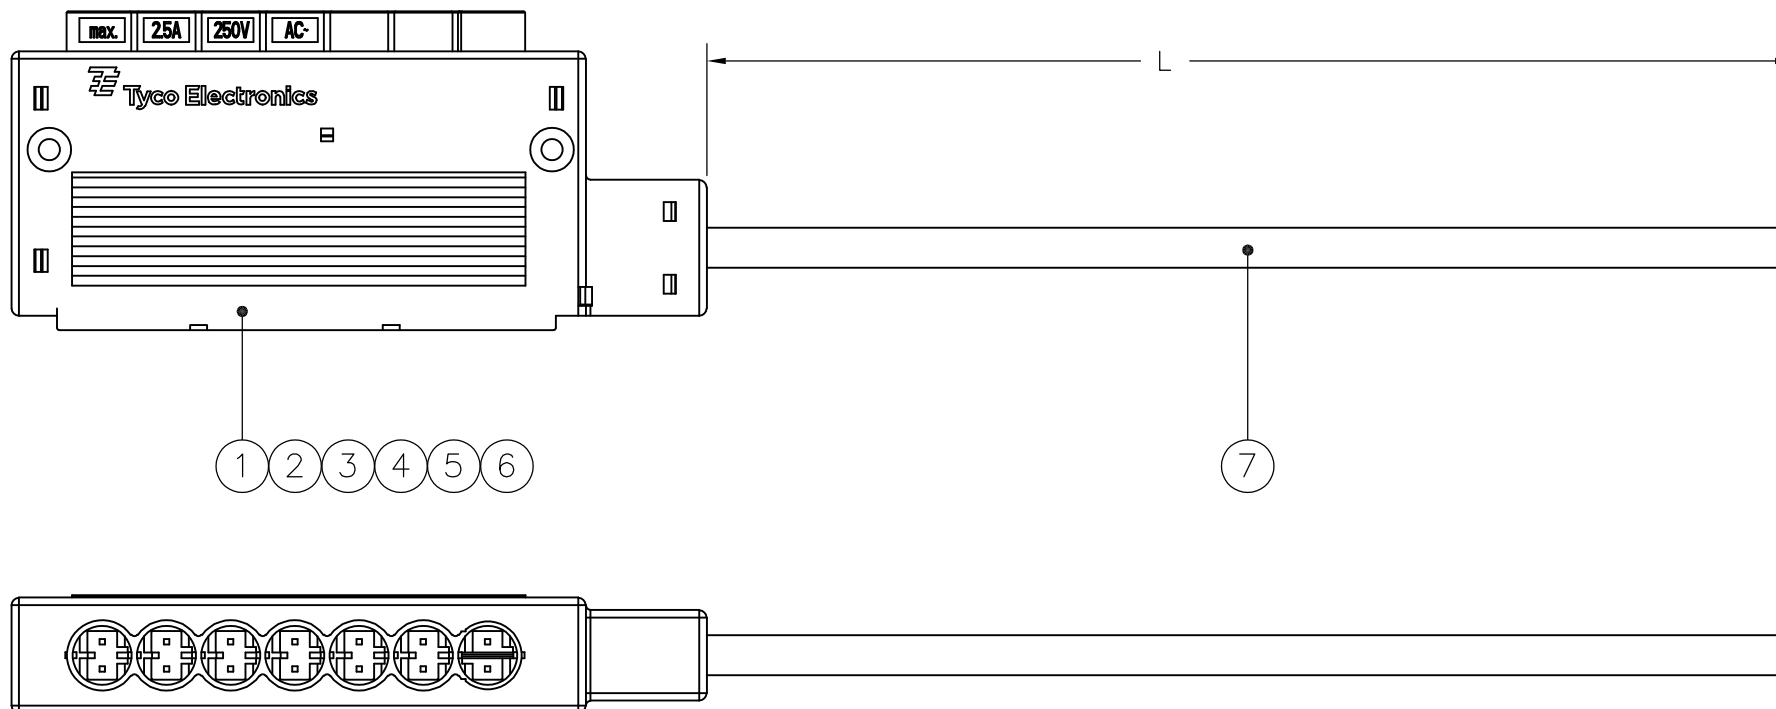

NOTE:

1. PACKAGING ACC. TO TE SPEC.107-18032
BUNDLE EVERY 25 ASSEMBLIES WITH A RUBBER BAND
2. ELECTRICAL TEST CONTAINING "SHORT CIRCUIT TEST, CONTINUITY AND ACCURATE CAVITY ASSIGNMENT TEST" ACC. TO TE-SPEC.108-18857, SUBSECTION 3.1.1
3. ASSEMBLY COLOR: WHITE
4. KEYING: LV-2

TE PN	L (feet)	TOLERANCE (feet)
1-2083081-1	8	±0.04

FT	L	CABLE SVT 2xAWG18 UL WH	7
PC	1	CODING RING	6
PC	1	COVER FOR DISTRIBUTOR 6 AND 7 POS	5
PC	1	DISTRIBUTOR CONTACT FOR 7.5mm LIGHT.SYS.	4
PC	1	DISTRIBUTOR CONTACT FOR 7.5mm LIGHT.SYS.	3
PC	1	DISTRIBUTOR CONTACT FOR 7.5mm LIGHT.SYS.	2
PC	1	BODY DISTRIBUTOR	1
UOM	QTY	DESCRIPTION	POS.
	1--1		

THIS DRAWING IS A CONTROLLED DOCUMENT.		DWN SATHISH KUMAR.G 27APR11	 TE Connectivity	
DIMENSIONS: mm		CHK R.HOSSAINI 29APR11		
TOLERANCES UNLESS OTHERWISE SPECIFIED:		APVD R.HOSSAINI 29APR11	NAME CABLE ASSEMBLY NECTOR S LINE 6WAY SWITCH LEAD TO PIGTAIL,UL, LV-2	
		PRODUCT SPEC -	RESTRICTED TO -	
MATERIAL -		FINISH -	APPLICATION SPEC -	SIZE A3
		WEIGHT -	CAGE CODE 00779	DRAWING NO C-2083081
CUSTOMER DRAWING			SCALE NTS	SHEET 1 OF 1
			REV A2	