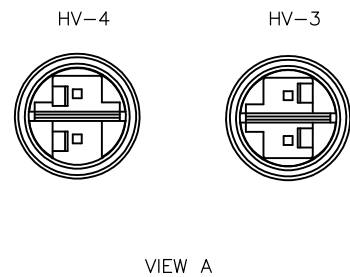

NOTE:

- PACKAGING ACC. TO TE SPEC.107-18032 BUNDLE EVERY 25 ASSEMBLIES WITH A RUBBER BAND
- ELECTRICAL TEST CONTAINING "SHORT CIRCUIT TEST, CONTINUITY AND ACCURATE CAVITY ASSIGNMENT TEST" ACC. TO TE-SPEC.108-18857, SUBSECTION 3.1.1
- ASSEMBLY COLOR: WHITE

 KEYING: ACC. TO TABLE

	
PN	KEYING
1--1	HV-3
2--1	HV-4

UOM	QTY	QTY	DESCRIPTION	POS.
PC	1	1	POWER SUPPLY CORD CABLE SVT 2xAWG18 UL	4
PC	2	2	MICRO QUADLOK SYSTEM PIN CONTACT	3
PC	1	1	TUBE FOR SVT CABLE	2
PC	-	1	OUTLET, MINI HVL 7.5mm HV-3	1
PC	1	-	OUTLET, MINI HVL 7.5mm HV-4	
UOM	QTY	QTY	DESCRIPTION	POS.
	2--1	1--1		

THIS DRAWING IS A CONTROLLED DOCUMENT.		DWN 28APR11 SATHISH KUMAR.G	 TE Connectivity	
DIMENSIONS: mm		CHK 29APR11 R.HOSSAINI		
TOLERANCES UNLESS OTHERWISE SPECIFIED:		APVD 29APR11 R.HOSSAINI	NAME CABLE ASSEMBLY NECTOR S LINE OUTLET TO POWERPLUG, HV-3 AND HV-4	
0 PLC ± -		PRODUCT SPEC	SIZE	
1 PLC ± -		APPLICATION SPEC	CAGE CODE	
2 PLC ± -			DRAWING NO	
3 PLC ± -			RESTRICTED TO	
4 PLC ± -			A3 00779 C-2083082	
ANGLES ± -		WEIGHT	SCALE	
FINISH			NTS	
MATERIAL			SHEET	
			1 OF 1	
			REV	
			A1	