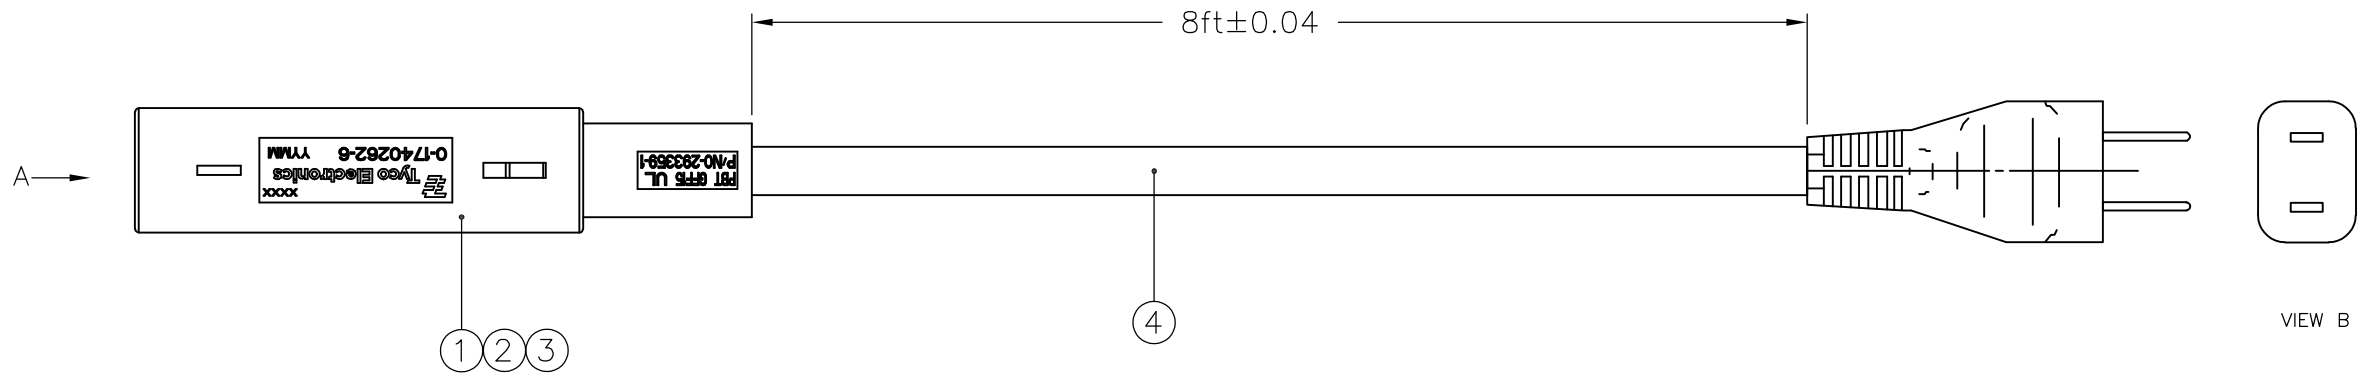

NOTE:

- PACKAGING ACC. TO TE SPEC.107-18032 BUNDLE EVERY 25 ASSEMBLIES WITH A RUBBER BAND
- ELECTRICAL TEST CONTAINING "SHORT CIRCUIT TEST, CONTINUITY AND ACCURATE CAVITY ASSIGNMENT TEST" ACC. TO TE-SPEC.108-18857, SUBSECTION 3.1.1
- ASSEMBLY COLOR: WHITE

 KEYING: ACC. TO TABLE

	
PN	KEYING
1--1	HV-3
2--1	HV-4

UOM	QTY	QTY	DESCRIPTION	POS.
PC	1	1	POWER SUPPLY CORD CABLE SVT 2xAWG18 UL	4
PC	2	2	MICRO QUADLOK SYSTEM PIN CONTACT	3
PC	1	1	TUBE FOR SVT CABLE	2
PC	-	1	OUTLET, MINI HVL 7.5mm HV-3	1
PC	1	-	OUTLET, MINI HVL 7.5mm HV-4	
UOM	QTY	QTY	DESCRIPTION	POS.
	2--1	1--1		

THIS DRAWING IS A CONTROLLED DOCUMENT.		DWN 28APR11 SATHISH KUMAR.G	 TE Connectivity	
DIMENSIONS: mm		CHK 29APR11 R.HOSSAINI		
TOLERANCES UNLESS OTHERWISE SPECIFIED:		APVD 29APR11 R.HOSSAINI	NAME CABLE ASSEMBLY NECTOR S LINE OUTLET TO POWERPLUG, HV-3 AND HV-4	
0 PLC ± -		PRODUCT SPEC	SIZE	
1 PLC ± -		APPLICATION SPEC	CAGE CODE	
2 PLC ± -			DRAWING NO	
3 PLC ± -			RESTRICTED TO	
4 PLC ± -			A3 00779 C-2083082	
ANGLES ± -		WEIGHT	SCALE	
FINISH			NTS	
MATERIAL			SHEET	
			1 OF 1	
			REV	
			A1	