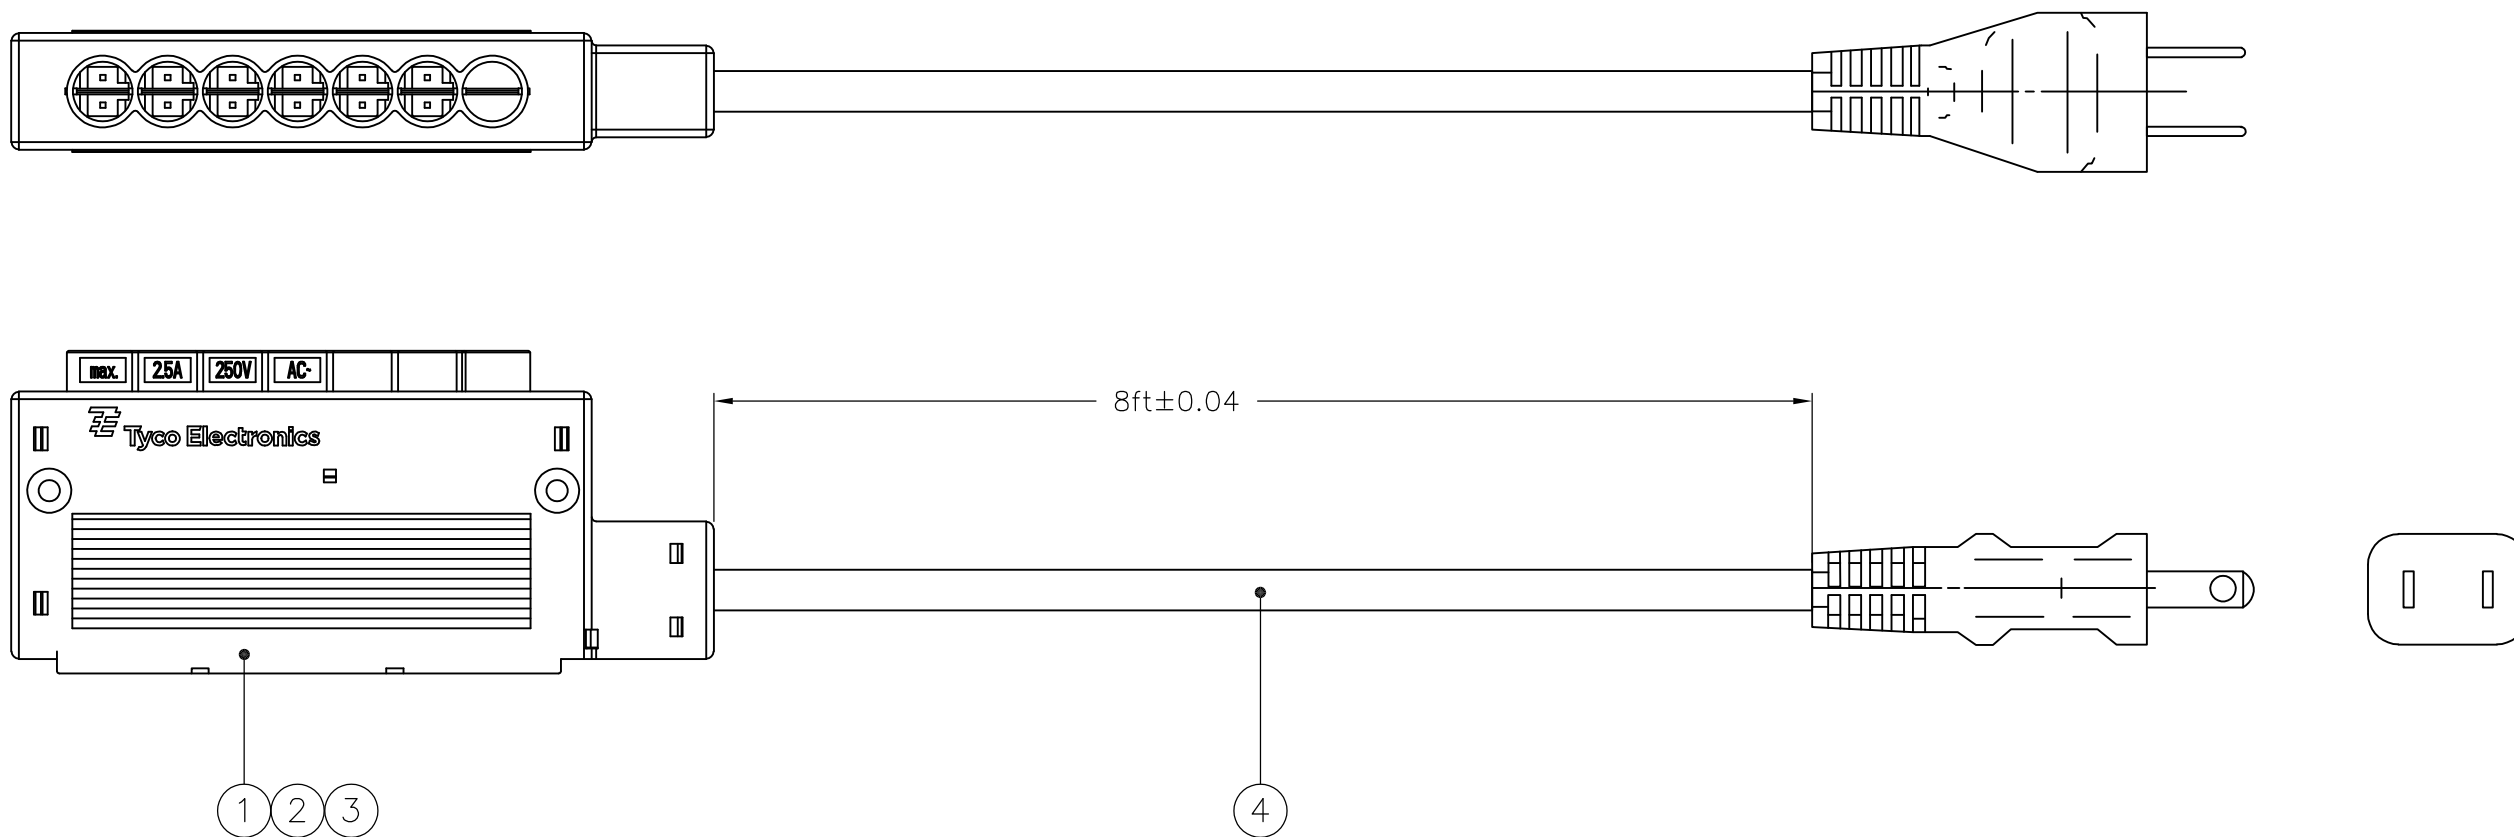

NOTE:

1. PACKAGING ACC. TO TE SPEC.107-18032
BUNDLE EVERY 25 ASSEMBLIES WITH A RUBBER BAND
2. ELECTRICAL TEST CONTAINING "SHORT CIRCUIT TEST, CONTINUITY AND ACCURATE CAVITY ASSIGNMENT TEST" ACC. TO TE-SPEC.108-18857, SUBSECTION 3.1.1
3. ASSEMBLY COLOR: WHITE
4. KEYING: HV-3

UOM	QTY	DESCRIPTION	POS.
PC	1	POWER SUPPLY CORD CABLE SVT 2xAWG18 UL	4
PC	1	COVER FOR DISTRIBUTOR 6 AND 7 POS	3
PC	2	DISTRIBUTOR CONTACT FOR 7.5mm LIGHT.SYS.	2
PC	1	BODY DISTRIBUTOR	1
	1--1		

THIS DRAWING IS A CONTROLLED DOCUMENT.		DWN SATHISH KUMAR.G 28APR11	STE TE Connectivity	
DIMENSIONS: mm		CHK R.HOSSAINI 29APR11		
TOLERANCES UNLESS OTHERWISE SPECIFIED:		APVD R.HOSSAINI 29APR11	NAME CABLE ASSEMBLY NECTOR S LINE 6WAY DISTRIBUTOR TO POWERPLUG, HV-3	
0 PLC ± -		PRODUCT SPEC	SIZE	
1 PLC ± -		APPLICATION SPEC	CAGE CODE	
2 PLC ± -			DRAWING NO	
3 PLC ± -			RESTRICTED TO	
4 PLC ± -			A3 00779 C-2083083	
ANGLES ± -		WEIGHT	SCALE	
FINISH			NTS	
MATERIAL			SHEET	
			1 OF 1	
		CUSTOMER DRAWING		REV
				A1