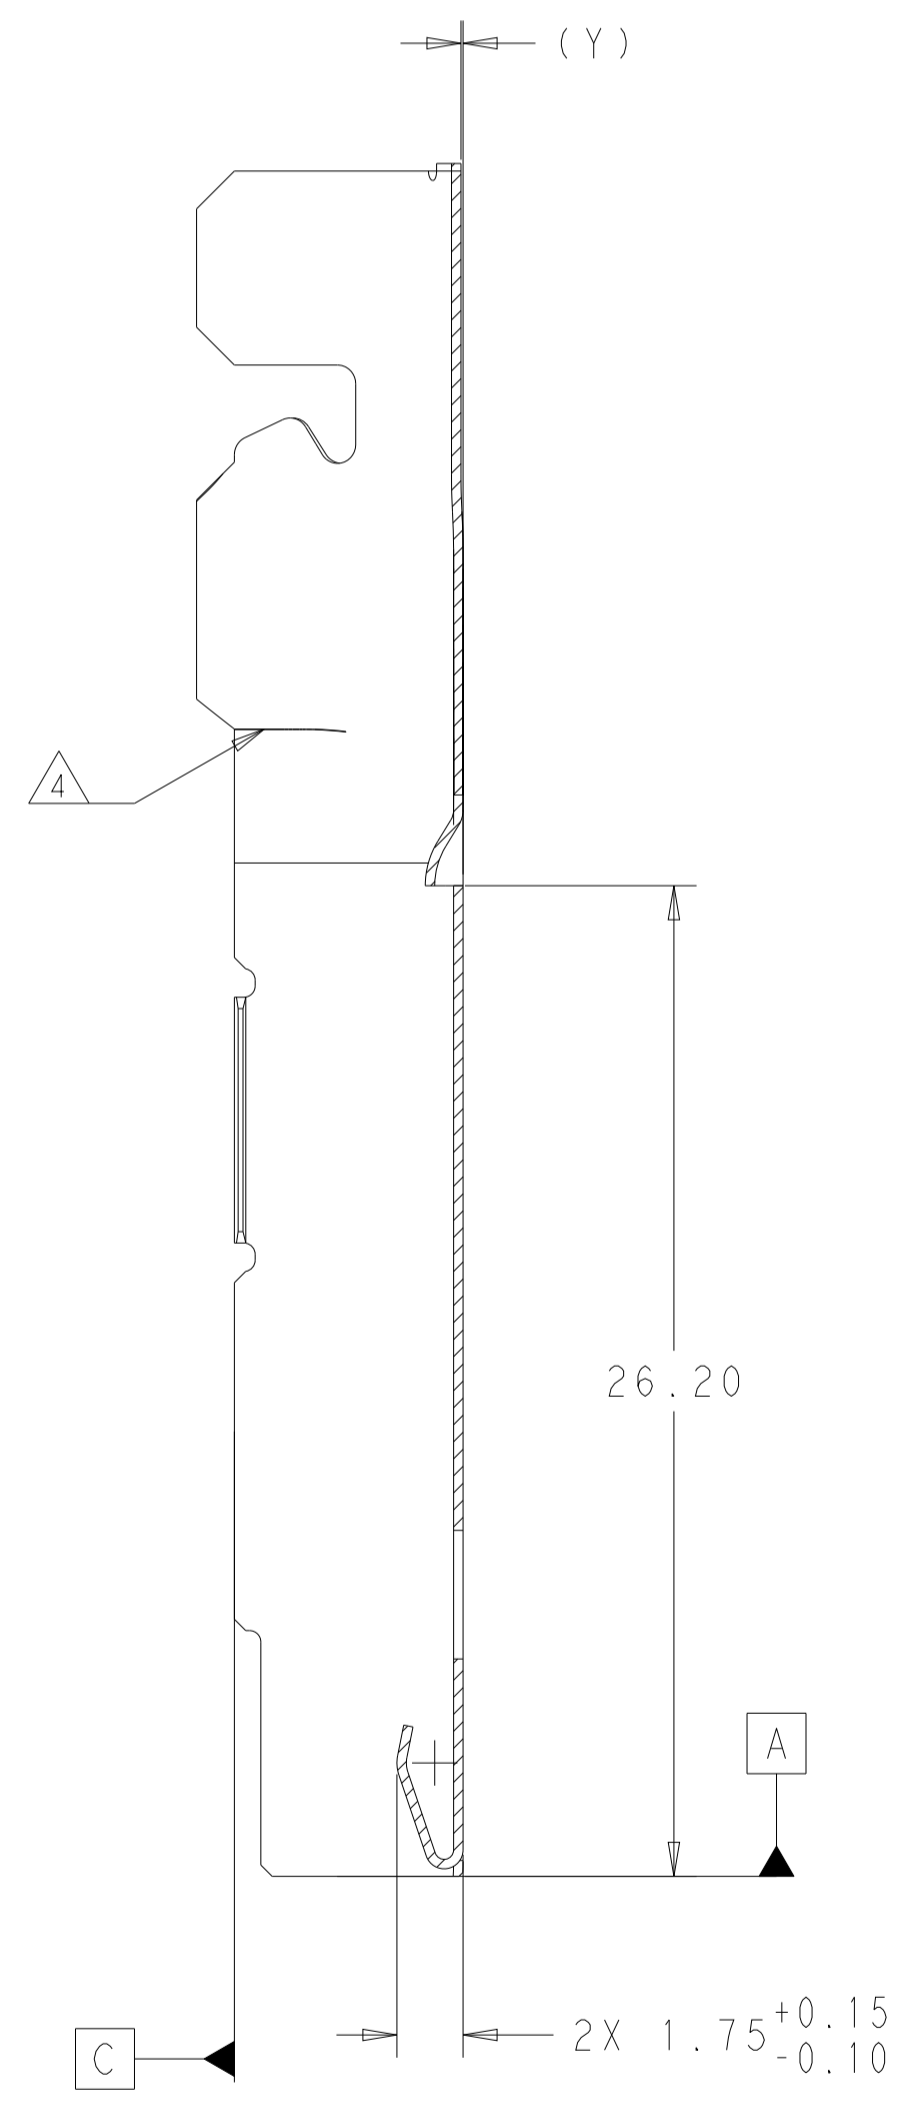

SCALE 2:1

SCALE 2:1

SECTION A-A

- 1 MATERIAL TYPE: COPPER ALLOY
- 2. PART MUST BE FREE OF EXCESSIVE BURRS, CRACKS, OR OTHER VISUAL IMPERFECTIONS THAT MAY AFFECT FIT OR FUNCTION
- 3 0.20 MAX CUT OFF TAB LENGTH
- 4 2X BUTTED SEAM IN THIS AREA
- 5 TE PART NUMBER STAMPED IN THIS AREA
- 6 "S" DESIGNATION STAMPED IN THIS AREA ON SILVER PLATED SHIELDS
- 7 PRELIMINARY PART - NOT RELEASED FOR PRODUCTION

6	0.55	10.50	2.85 g	SILVER	A	9-2103157-2
6	0.05	11.50	2.80 g	SILVER	A	9-2103157-1
6	0.55	10.50	2.83 g	SILVER & TIN	A	8-2103157-2
6	0.05	11.50	2.79 g	SILVER & TIN	A	8-2103157-1
6	0.55	10.50	2.79 g	SILVER	A	1-2103157-2
6	0.05	11.50	2.83 g	SILVER	A	1-2103157-1
—	0.55	10.50	2.80 g	TIN	1	2103157-2
—	0.05	11.50	2.85 g	TIN	A	2103157-1
MARKING	Y	Z	WEIGHT	FINISH	REV	PART NO

THIS DRAWING IS A CONTROLLED DOCUMENT.

DWN: D. RHEIN 06DEC2010
 CHK: D. RHEIN 01APR2011

DIMENSIONS: mm
 TOLERANCES UNLESS OTHERWISE SPECIFIED:
 0 PLC ±0.2
 1 PLC ±0.10
 2 PLC ±0.05
 3 PLC ±0.05
 4 PLC ±0.05
 ANGLES ±1°
 FINISH SEE TABLE

APVD: J. BOLEWITZ 01APR2011
 PRODUCT SPEC: 108-32020
 APPLICATION SPEC

MATERIAL: SEE TABLE

WEIGHT: SEE TABLE

CUSTOMER DRAWING

APVD: J. BOLEWITZ 01APR2011
 NAME: SHIELD, PLUG HVA280 MULTI-CORE

SIZE: A1
 CAGE CODE: 100779
 DRAWING NO: 2103157