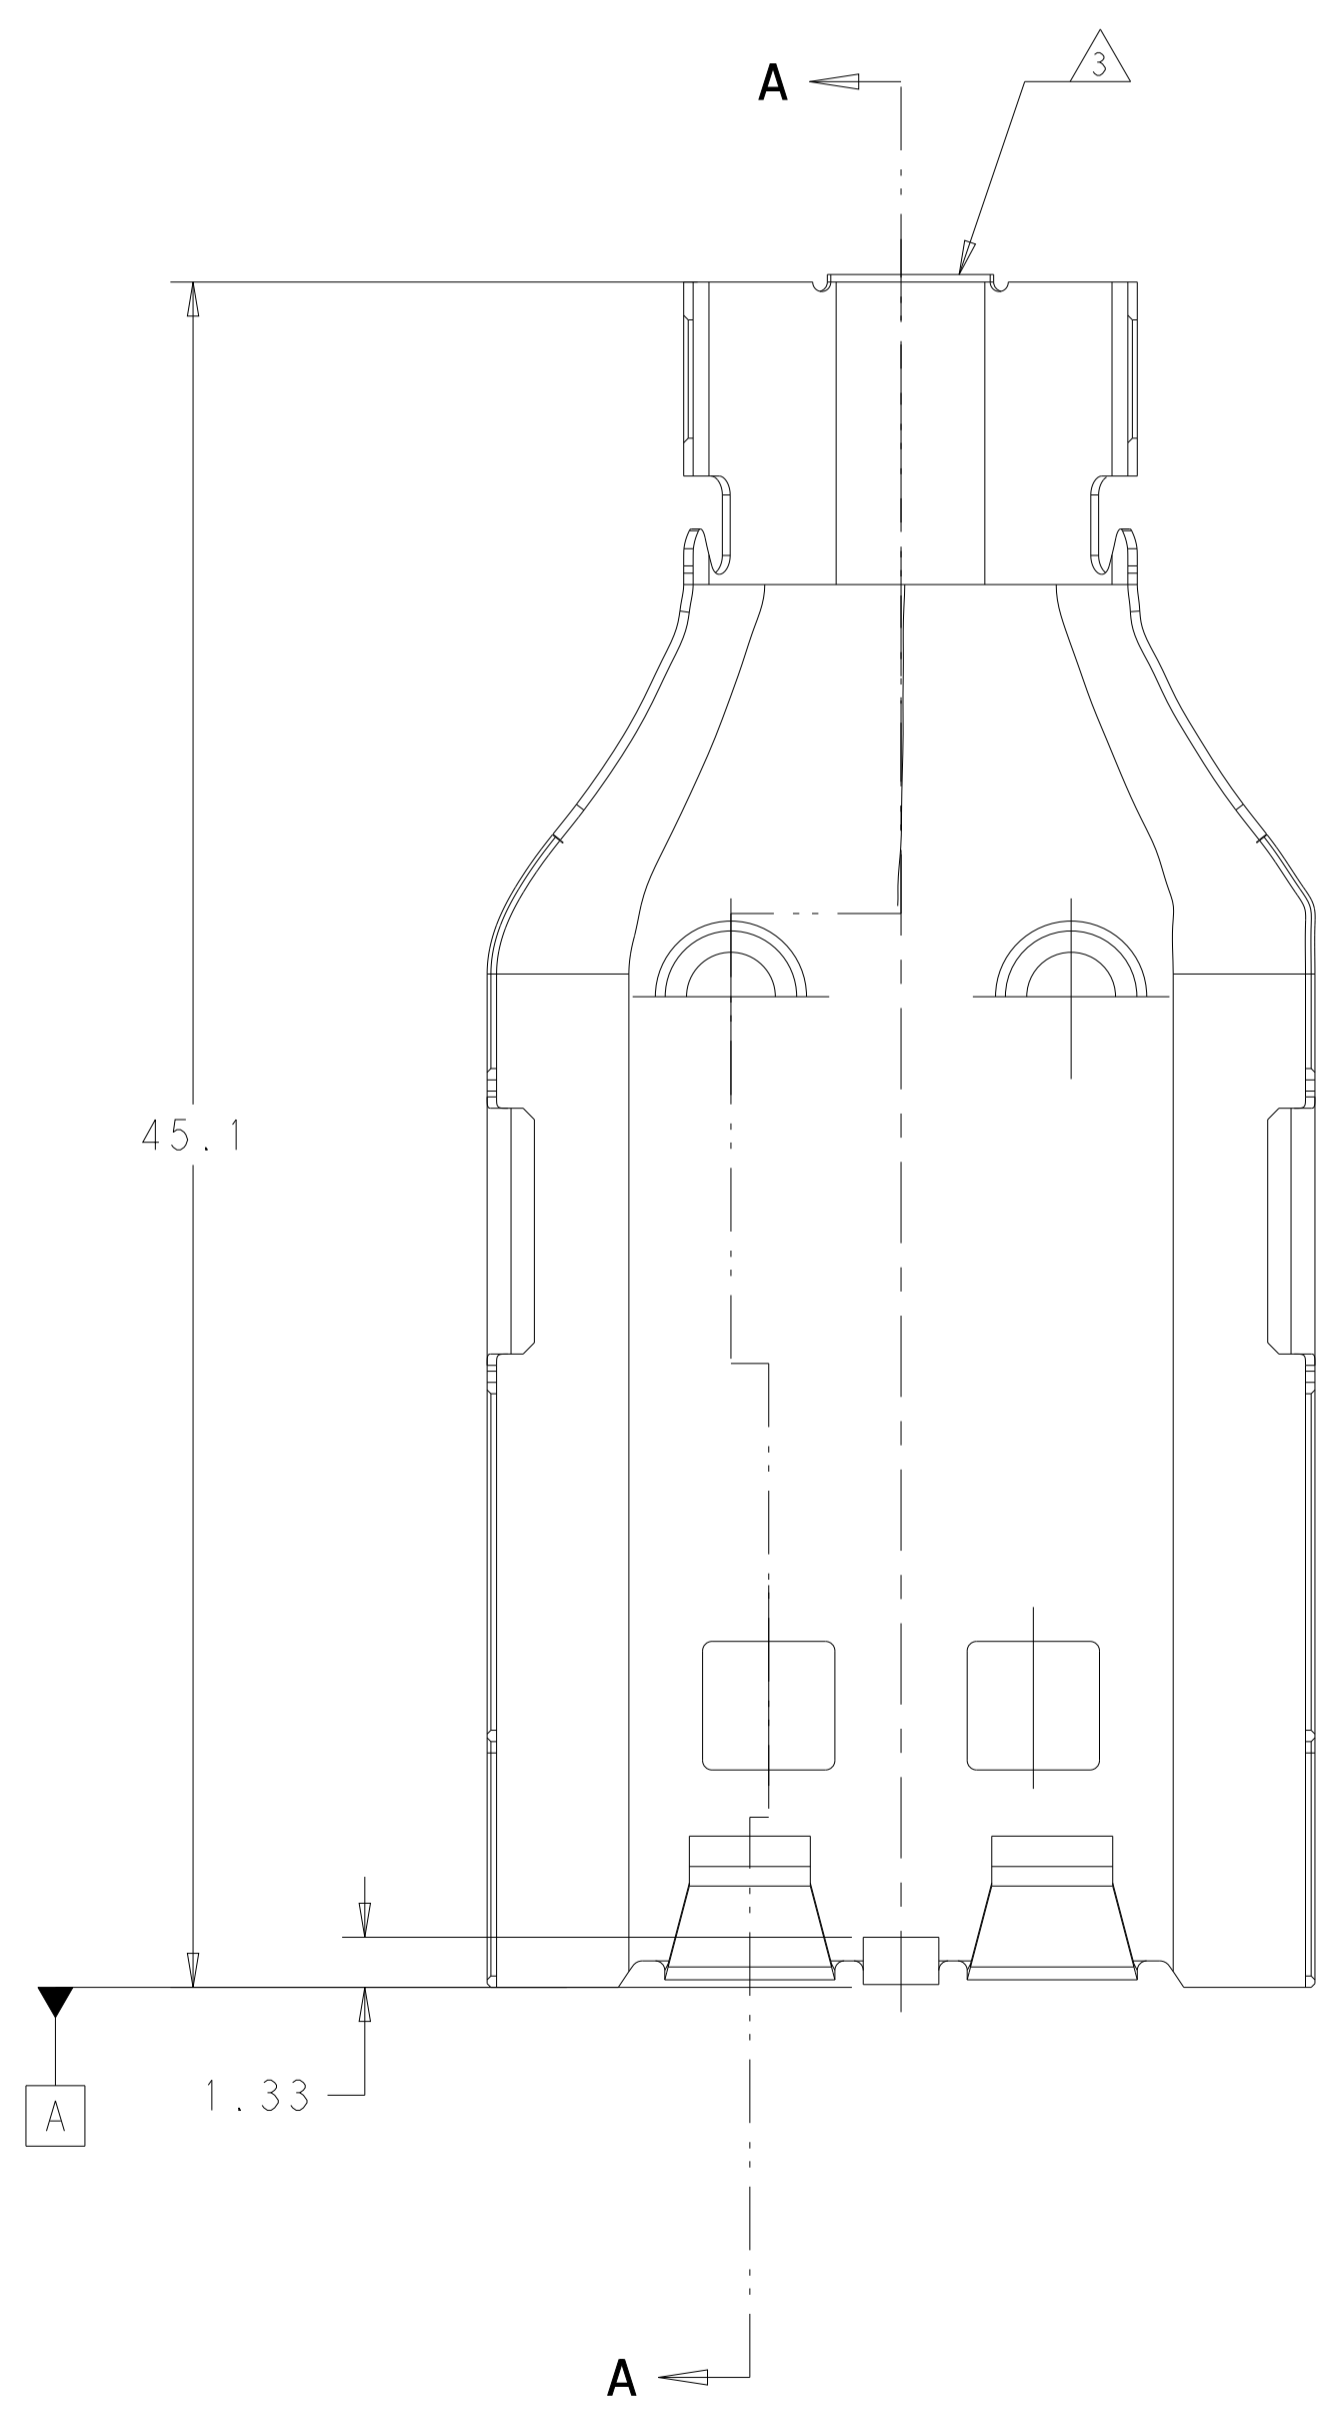

SCALE 2:1

SCALE 2:1

SECTION A-A

- 1 MATERIAL TYPE: COPPER ALLOY
- 2. PART MUST BE FREE OF EXCESSIVE BURRS, CRACKS, OR OTHER VISUAL IMPERFECTIONS THAT MAY AFFECT FIT OR FUNCTION
- 3 0.20 MAX CUT OFF TAB LENGTH
- 4 2X BUTTED SEAM IN THIS AREA
- 5 TE PART NUMBER STAMPED IN THIS AREA
- 6 "S" DESIGNATION STAMPED IN THIS AREA ON SILVER PLATED SHIELDS
- 7 PRELIMINARY PART - NOT RELEASED FOR PRODUCTION

6	0.55	10.50	2.85 g	SILVER	A	9-2103157-2
6	0.05	11.50	2.80 g	SILVER	A	9-2103157-1
6	0.55	10.50	2.83 g	SILVER & TIN	A	8-2103157-2
6	0.05	11.50	2.79 g	SILVER & TIN	A	8-2103157-1
6	0.55	10.50	2.79 g	SILVER	A	1-2103157-2
6	0.05	11.50	2.83 g	SILVER	A	1-2103157-1
—	0.55	10.50	2.80 g	TIN	1	2103157-2
—	0.05	11.50	2.85 g	TIN	A	2103157-1
MARKING	Y	Z	WEIGHT	FINISH	REV	PART NO

THIS DRAWING IS A CONTROLLED DOCUMENT.

DWN: D. RHEIN 06DEC2010
 CHK: D. RHEIN 01APR2011

DIMENSIONS: mm
 TOLERANCES UNLESS OTHERWISE SPECIFIED:
 0 PLC ±0.2
 1 PLC ±0.10
 2 PLC ±0.05
 3 PLC ±0.05
 4 PLC ±0.05
 ANGLES ±1°
 FINISH SEE TABLE

APVD: J. BOLEWITZ 01APR2011
 PRODUCT SPEC: 108-32020
 APPLICATION SPEC

MATERIAL: SEE TABLE

WEIGHT: SEE TABLE

CUSTOMER DRAWING

APVD: J. BOLEWITZ 01APR2011
 NAME: SHIELD, PLUG HVA280 MULTI-CORE

SIZE: A1
 CAGE CODE: 100779
 DRAWING NO: 2103157