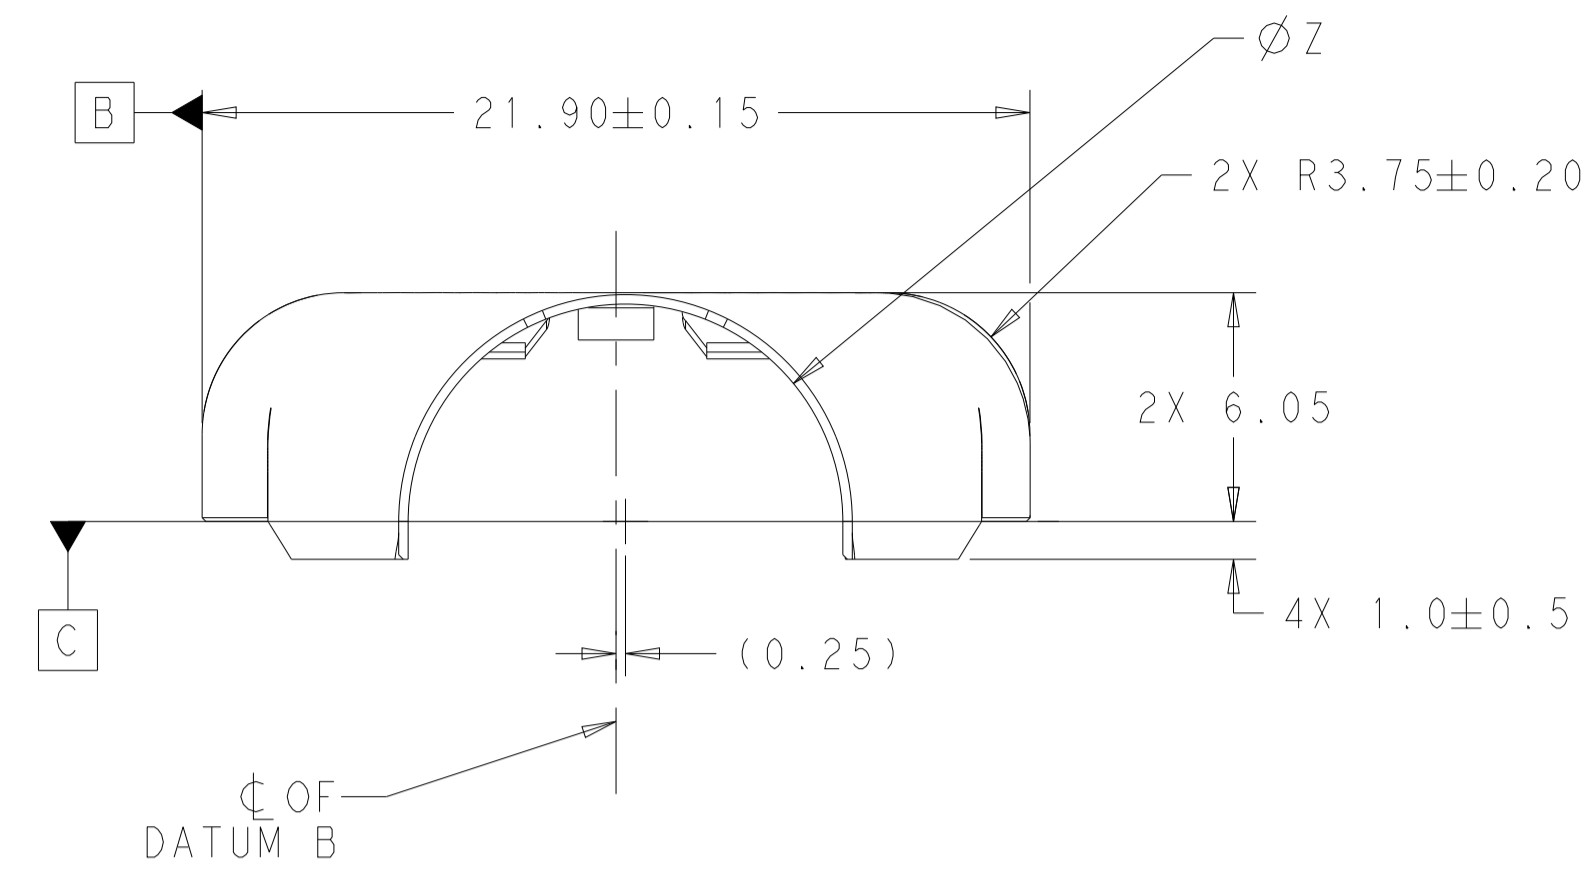

SCALE 2:1

SCALE 2:1

SECTION A-A

- 1 MATERIAL TYPE: COPPER ALLOY
- 2. PART MUST BE FREE OF EXCESSIVE BURRS, CRACKS, OR OTHER VISUAL IMPERFECTIONS THAT MAY AFFECT FIT OR FUNCTION
- 3 0.20 MAX CUT OFF TAB LENGTH
- 4 2X BUTTED SEAM IN THIS AREA
- 5 TE PART NUMBER STAMPED IN THIS AREA
- 6 "S" DESIGNATION STAMPED IN THIS AREA ON SILVER PLATED SHIELDS
- 7 PRELIMINARY PART - NOT RELEASED FOR PRODUCTION

6	0.55	10.50	2.85 g	SILVER	A	9-2103157-2
6	0.05	11.50	2.80 g	SILVER	A	9-2103157-1
6	0.55	10.50	2.83 g	SILVER & TIN	A	8-2103157-2
6	0.05	11.50	2.79 g	SILVER & TIN	A	8-2103157-1
6	0.55	10.50	2.79 g	SILVER	A	1-2103157-2
6	0.05	11.50	2.83 g	SILVER	A	1-2103157-1
—	0.55	10.50	2.80 g	TIN	1	2103157-2
—	0.05	11.50	2.85 g	TIN	A	2103157-1
MARKING	Y	Z	WEIGHT	FINISH	REV	PART NO

APVD: J. BOLEWITZ 01APR2011
 PRODUCT SPEC: 108-32020
 APPLICATION SPEC

MATERIAL: SEE TABLE

WEIGHT: SEE TABLE

CUSTOMER DRAWING

APVD: J. BOLEWITZ 01APR2011
 NAME: SHIELD, PLUG HVA280 MULTI-CORE

SIZE: A1
 CAGE CODE: 100779
 DRAWING NO: 2103157