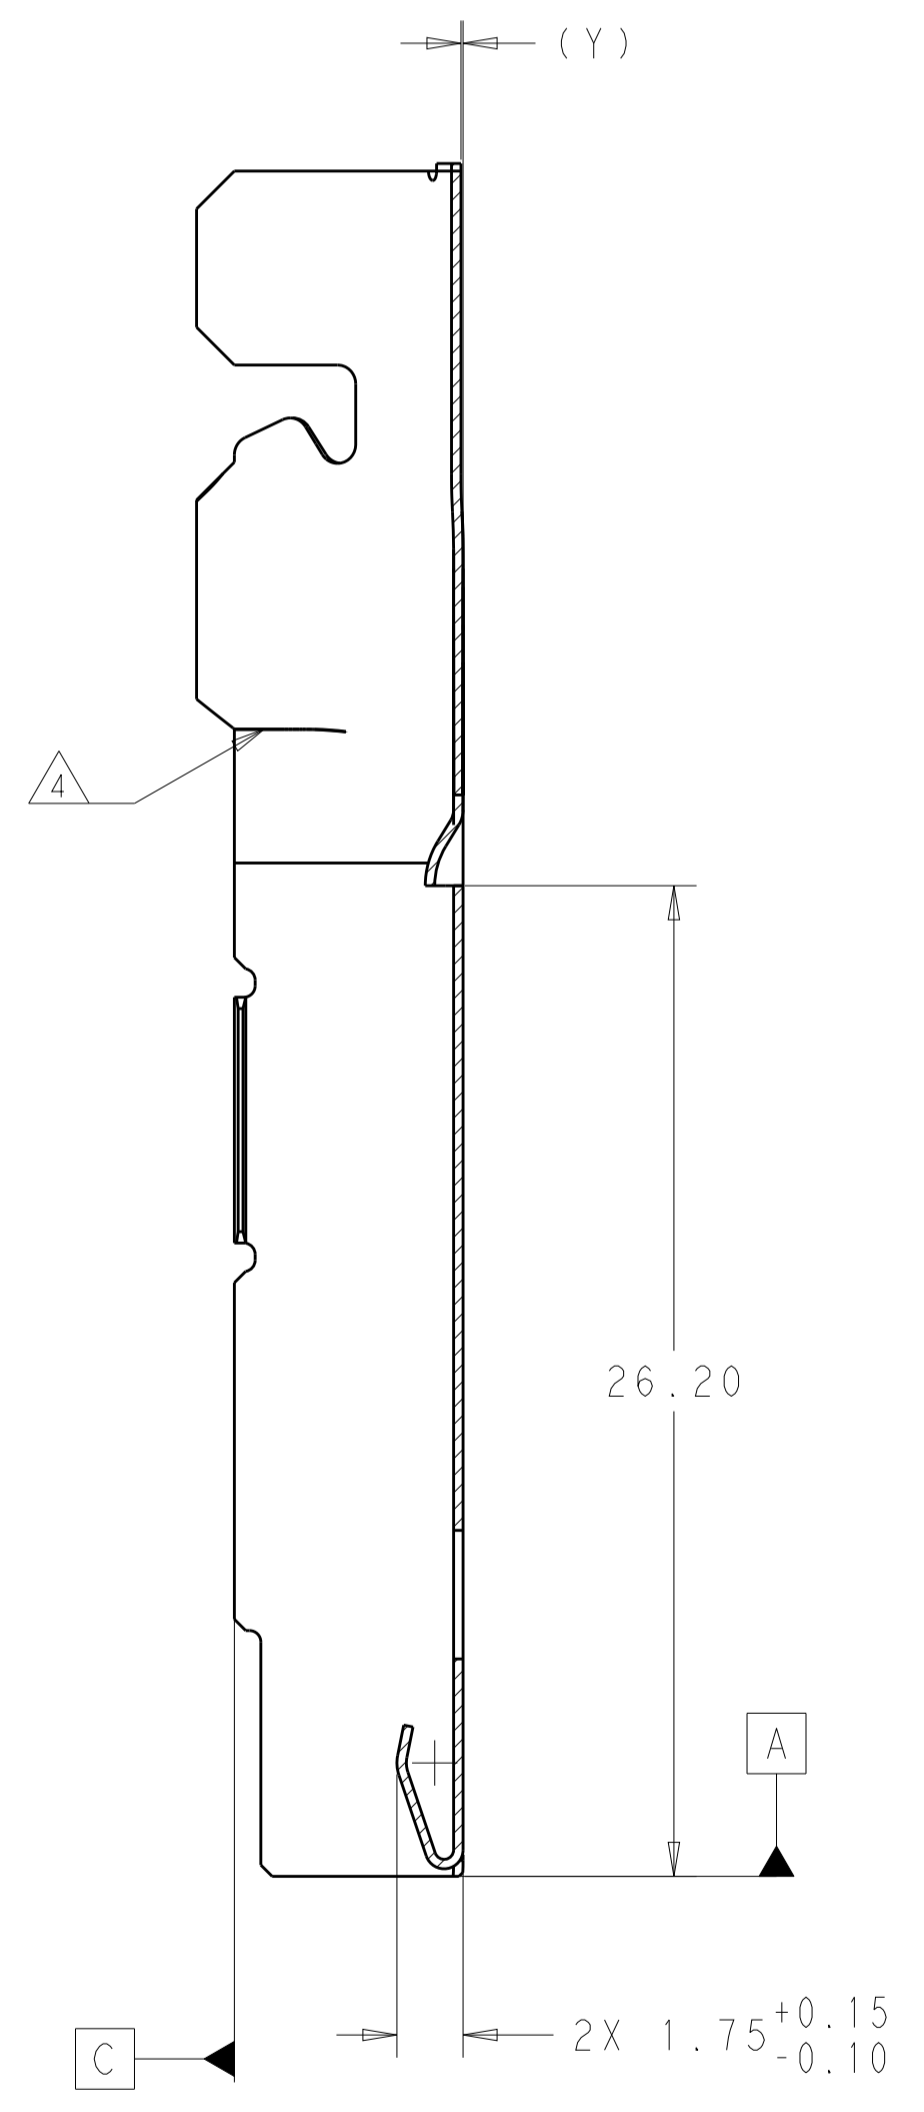

- 1 MATERIAL TYPE: COPPER ALLOY
- 2. PART MUST BE FREE OF EXCESSIVE BURRS, CRACKS, OR OTHER VISUAL IMPERFECTIONS THAT MAY AFFECT FIT OR FUNCTION
- 3 0.20 MAX CUT OFF TAB LENGTH
- 4 2X BUTTED SEAM IN THIS AREA
- 5 TE PART NUMBER STAMPED IN THIS AREA
- 6 "S" DESIGNATION STAMPED IN THIS AREA ON SILVER PLATED SHIELDS
- 7 PRELIMINARY PART - NOT RELEASED FOR PRODUCTION

MARKING	Y	Z	WEIGHT	FINISH	REV	PART NO
6	0.55	10.50	2.79 g	SILVER	A	1-2103157-2
6	0.05	11.50	2.83 g	SILVER	A	1-2103157-1
—	0.55	10.50	2.80 g	TIN	1	2103157-2
—	0.05	11.50	2.85 g	TIN	A	2103157-1

THIS DRAWING IS A CONTROLLED DOCUMENT.		DWN D. RHEIN 06DEC2010	TE Connectivity
DIMENSIONS: mm		CHK D. RHEIN 01APR2011	
TOLERANCES UNLESS OTHERWISE SPECIFIED:		APVD J. ROLEWITZ 01APR2011	NAME
0 PLC ±0.2		PRODUCT SPEC	SHIELD, PLUG
2 PLC ±0.10		APPLICATION SPEC	HVA280 MULTI-CORE
3 PLC ±0.05		SIZE CAGE CODE DRAWING NO	RESTRICTED TO
4 PLC ±0.05		WEIGHT SEE TABLE	A100779C=2103157
ANGLES ±1°		CUSTOMER DRAWING	SCALE 5:1 SHEET 1 OF 1 REV A3