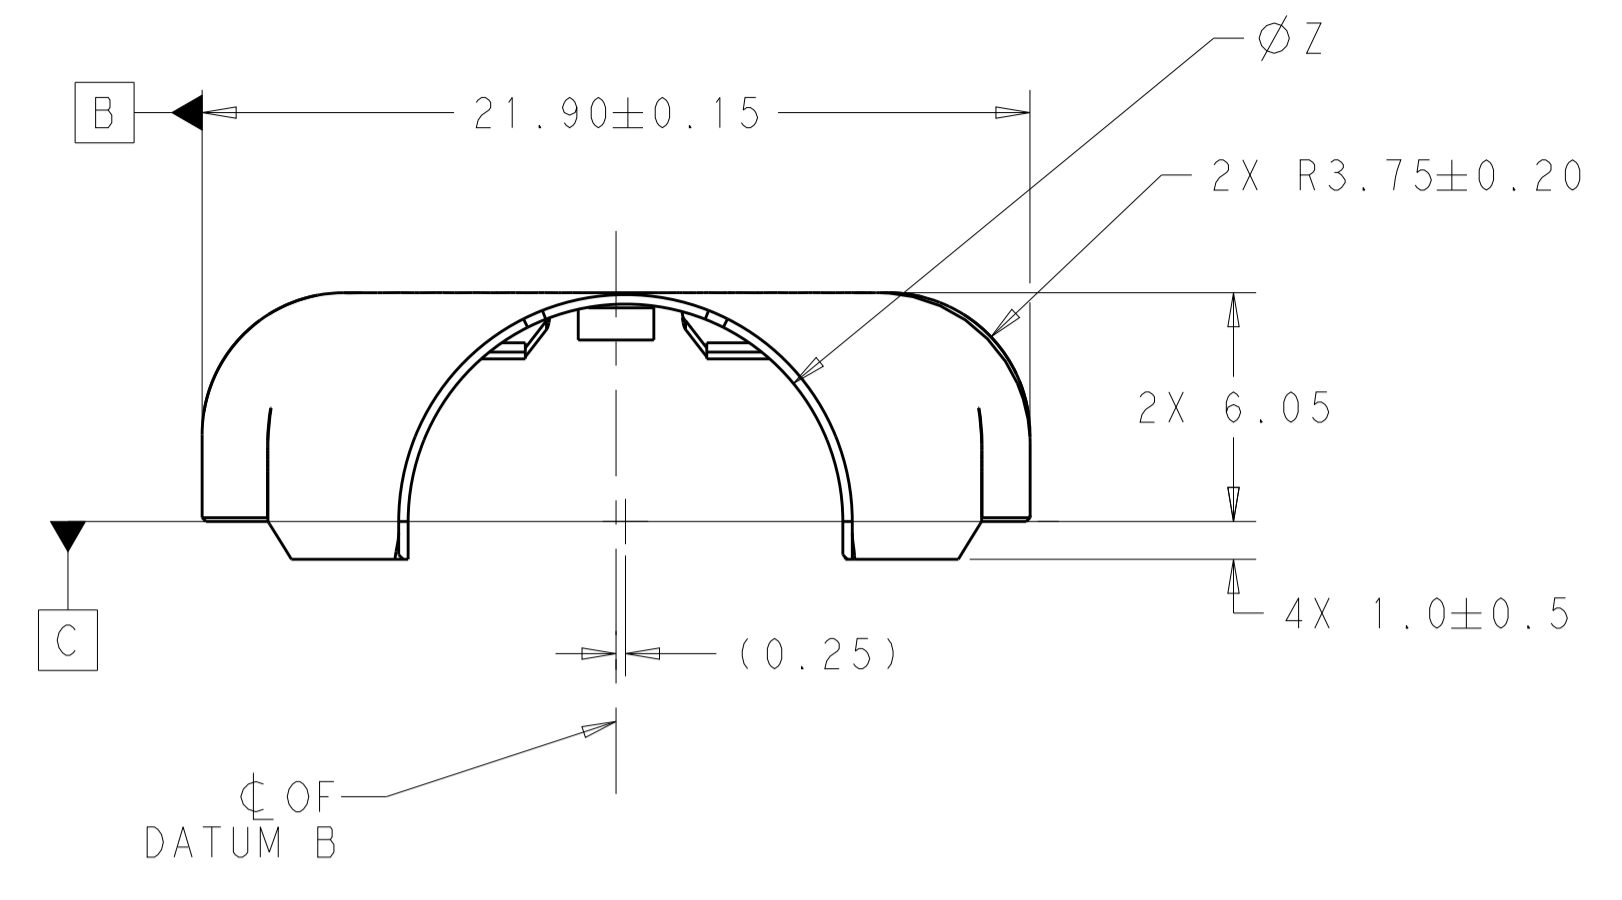

- 1 MATERIAL TYPE: COPPER ALLOY
- 2. PART MUST BE FREE OF EXCESSIVE BURRS, CRACKS, OR OTHER VISUAL IMPERFECTIONS THAT MAY AFFECT FIT OR FUNCTION
- 3 0.20 MAX CUT OFF TAB LENGTH
- 4 2X BUTTED SEAM IN THIS AREA
- 5 TE PART NUMBER STAMPED IN THIS AREA
- 6 "S" DESIGNATION STAMPED IN THIS AREA ON SILVER PLATED SHIELDS
- 7 PRELIMINARY PART - NOT RELEASED FOR PRODUCTION

MARKING	Y	Z	WEIGHT	FINISH	REV	PART NO
6	0.55	10.50	2.79 g	SILVER	A	1-2103157-2
6	0.05	11.50	2.83 g	SILVER	A	1-2103157-1
—	0.55	10.50	2.80 g	TIN	1	2103157-2
—	0.05	11.50	2.85 g	TIN	A	2103157-1

THIS DRAWING IS A CONTROLLED DOCUMENT.		DWN D. RHEIN 06DEC2010	TE Connectivity
DIMENSIONS: mm		CHK D. RHEIN 01APR2011	
TOLERANCES UNLESS OTHERWISE SPECIFIED:		APVD J. ROLEWITZ 01APR2011	NAME
0 PLC ±0.2		PRODUCT SPEC	SHIELD, PLUG
2 PLC ±0.10		APPLICATION SPEC	HVA280 MULTI-CORE
3 PLC ±0.05		SIZE CAGE CODE DRAWING NO	RESTRICTED TO
4 PLC ±0.05		WEIGHT SEE TABLE	A100779C=2103157
ANGLES ±1°		CUSTOMER DRAWING	SCALE 5:1 SHEET 1 OF 1 REV A3