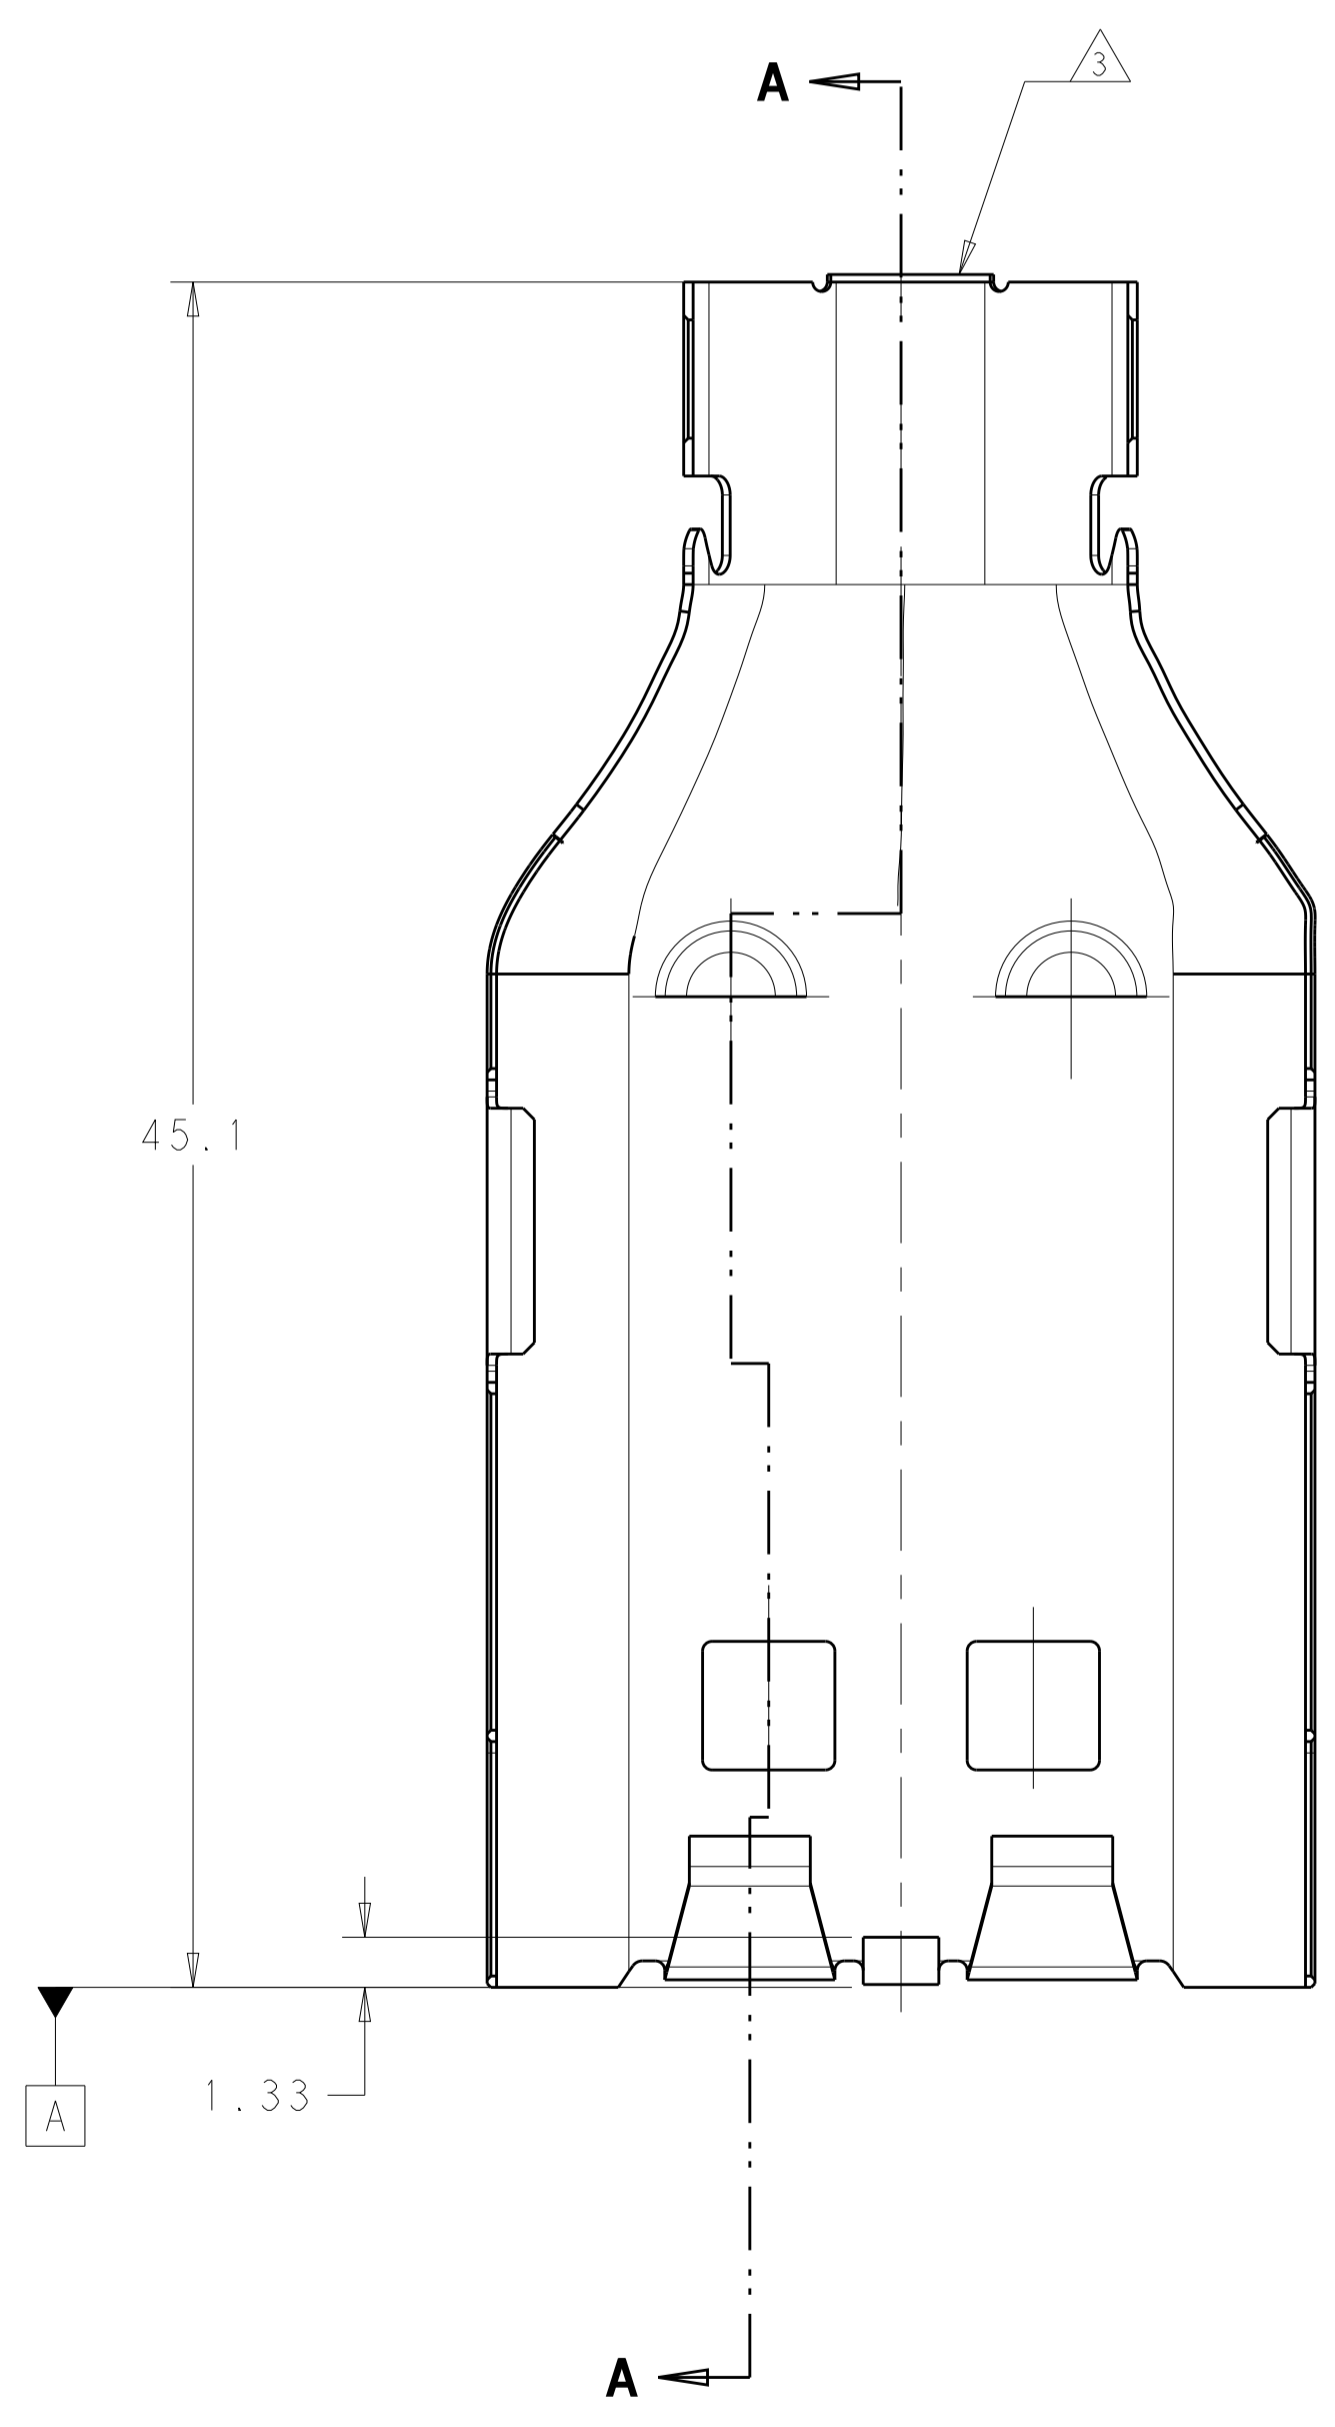

- 1 MATERIAL TYPE: COPPER ALLOY
- 2. PART MUST BE FREE OF EXCESSIVE BURRS, CRACKS, OR OTHER VISUAL IMPERFECTIONS THAT MAY AFFECT FIT OR FUNCTION
- 3 0.20 MAX CUT OFF TAB LENGTH
- 4 2X BUTTED SEAM IN THIS AREA
- 5 TE PART NUMBER STAMPED IN THIS AREA
- 6 "S" DESIGNATION STAMPED IN THIS AREA ON SILVER PLATED SHIELDS
- 7 PRELIMINARY PART - NOT RELEASED FOR PRODUCTION

MARKING	Y	Z	WEIGHT	FINISH	REV	PART NO
6	0.55	10.50	2.79 g	SILVER	A	1-2103157-2
6	0.05	11.50	2.83 g	SILVER	A	1-2103157-1
—	0.55	10.50	2.80 g	TIN	1	2103157-2
—	0.05	11.50	2.85 g	TIN	A	2103157-1

THIS DRAWING IS A CONTROLLED DOCUMENT.		DWN D. RHEIN 06DEC2010	TE Connectivity
DIMENSIONS: mm		CHK D. RHEIN 01APR2011	
TOLERANCES UNLESS OTHERWISE SPECIFIED:		APVD J. ROLEWITZ 01APR2011	NAME
0 PLC ±0.2		PRODUCT SPEC	SHIELD, PLUG
2 PLC ±0.10		APPLICATION SPEC	HVA280 MULTI-CORE
3 PLC ±0.05		SIZE CAGE CODE DRAWING NO	RESTRICTED TO
4 PLC ±0.05		WEIGHT SEE TABLE	A100779C=2103157
ANGLES ±1°		CUSTOMER DRAWING	SCALE 5:1 SHEET 1 OF 1 REV A3