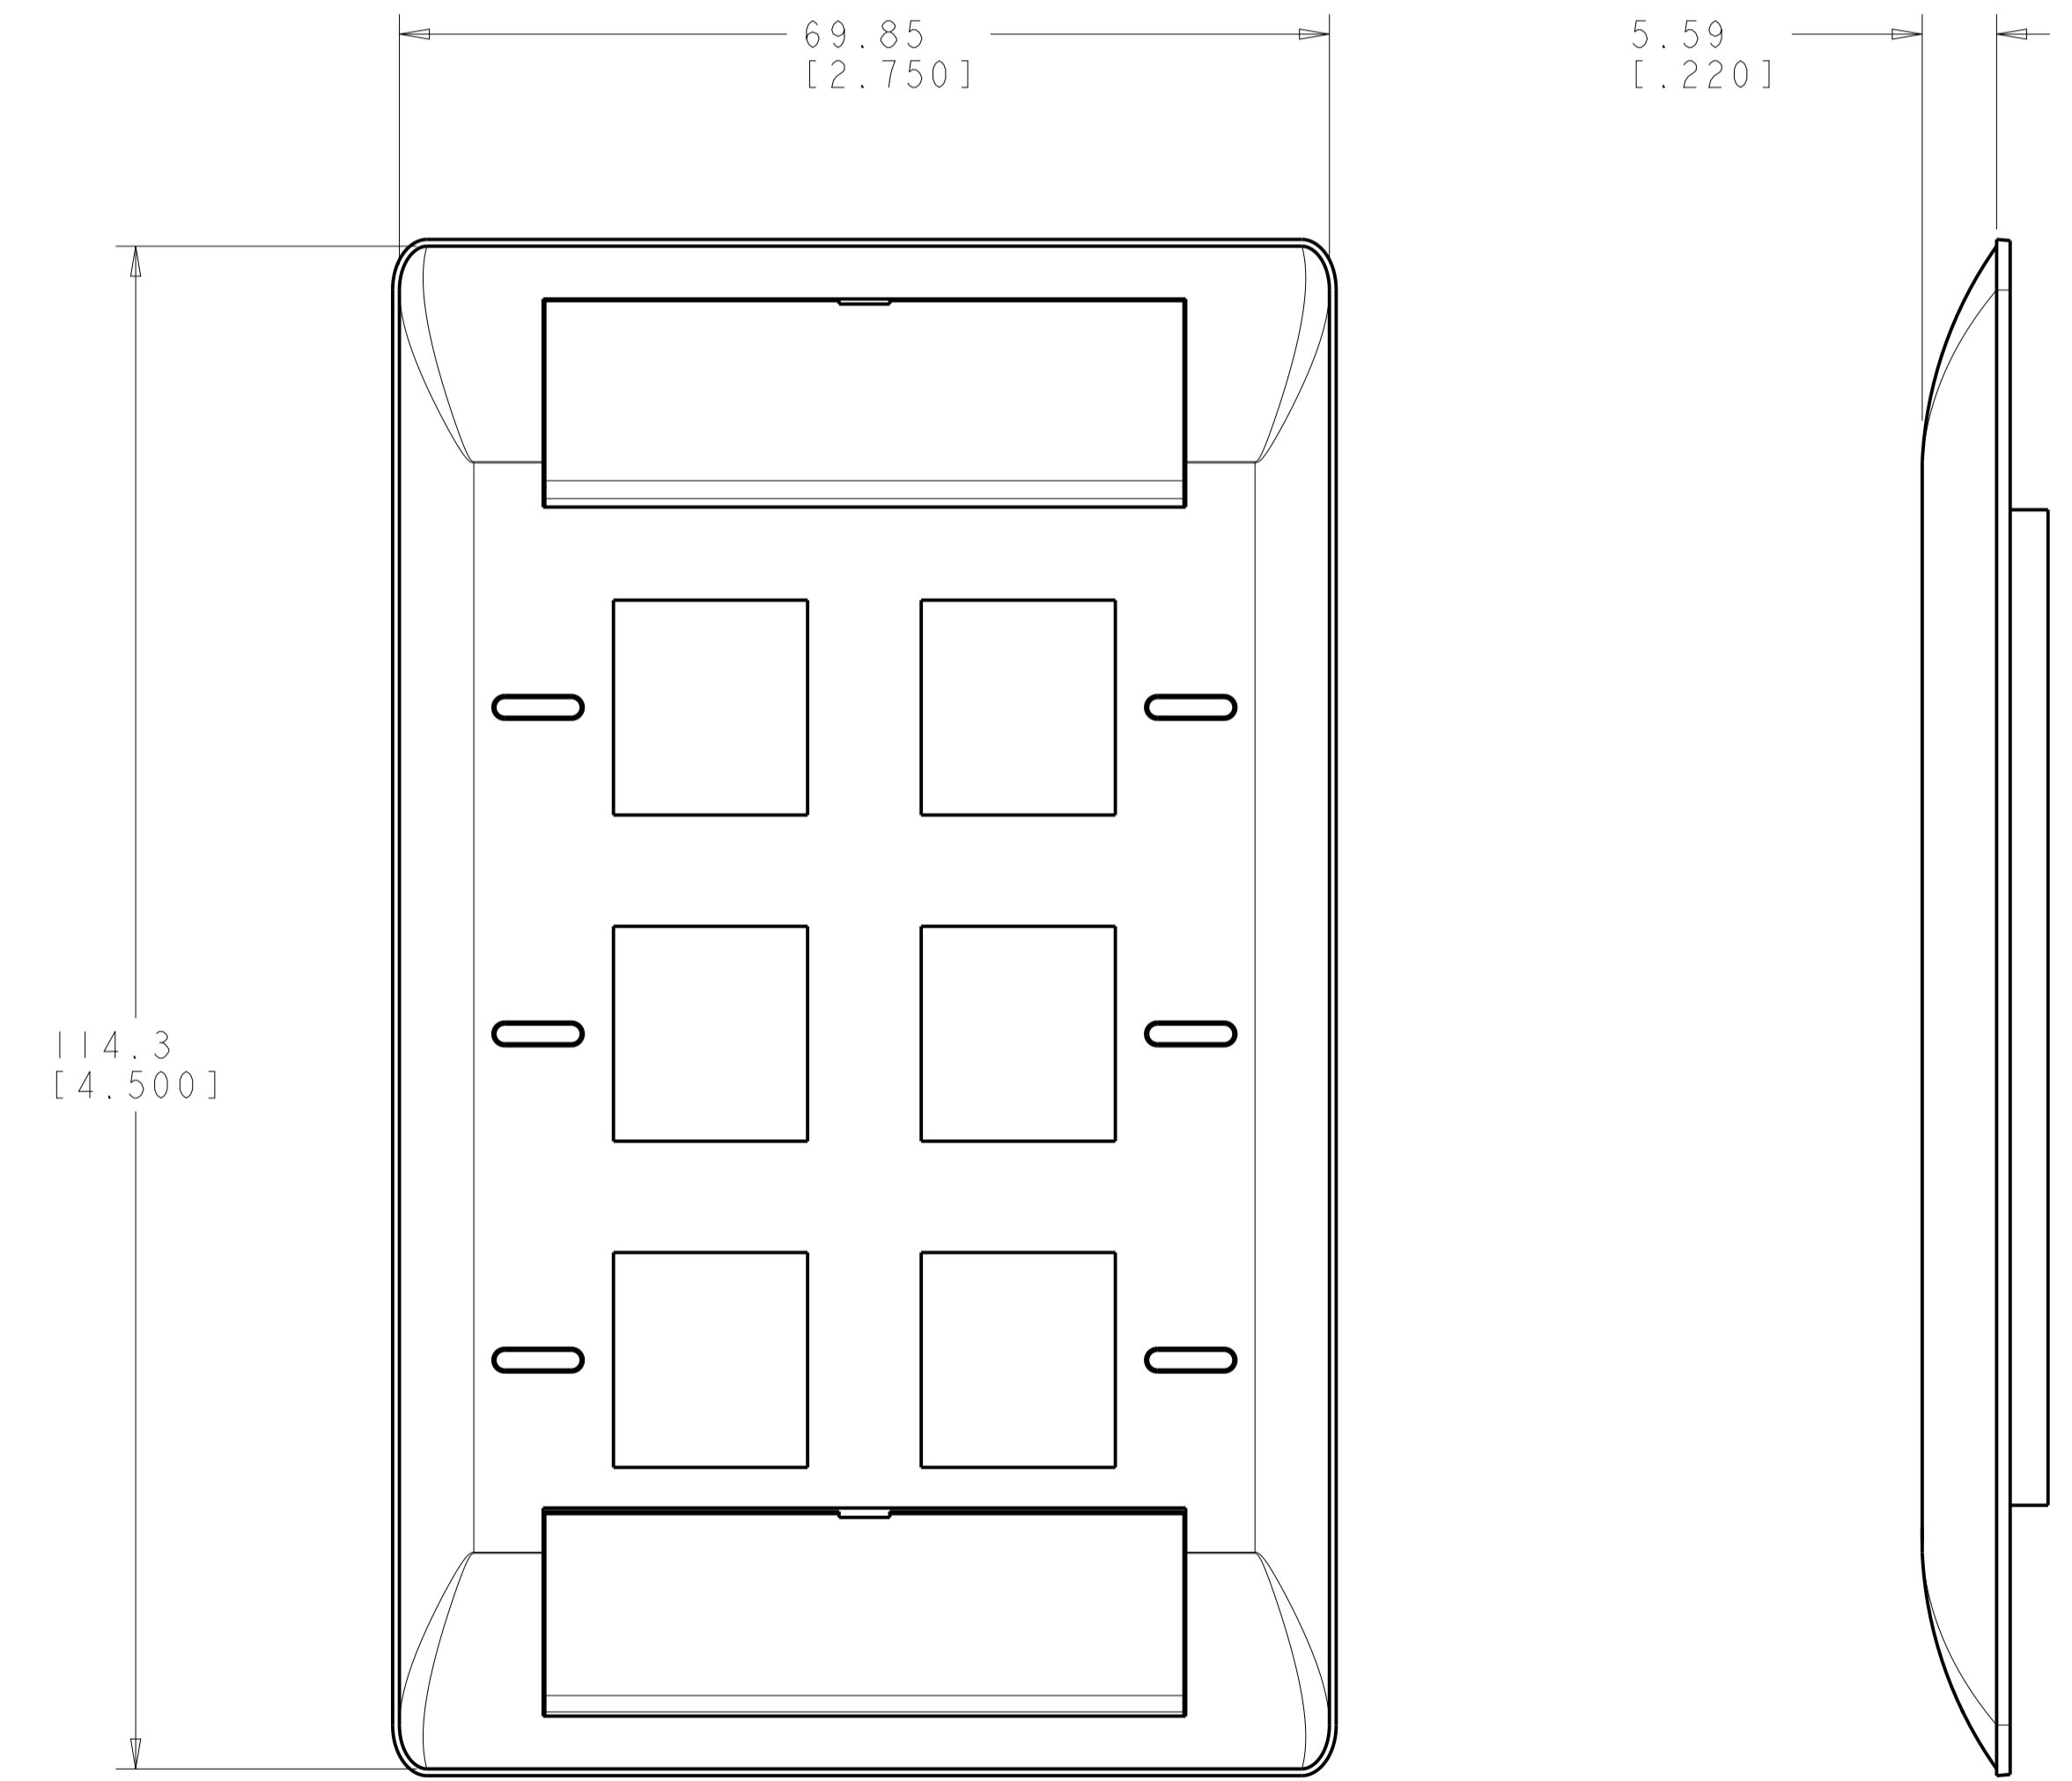

REVISIONS				
REV	LTN	DESCRIPTION	DATE	APP'D
A		RLSD; ECO-10-002954	09FEB2010	GG RA
B		REV; 40026397MCO	11NOV2015	GG LS
C		REV PER BNS_CD_BRAND	01FEB2017	GG DC

- ⚠ DIMENSIONS ARE NOMINAL UNLESS OTHERWISE SPECIFIED.
- ⚠ MATERIAL:
FACEPLATE - POLYCARBONATE MOLDING COMPOUND. SEE TABLE FOR COLORS.
SCREWS - ZINC PLATED CARBON STEEL.
LABEL COVER - POLYCARBONATE MOLDING COMPOUND, CLEAR.
LABEL - WHITE INDEX PAPER.
- 3. THIS KIT SHIPPED NOT ASSEMBLED.
- ⚠ MOLD OVER ICON FEATURE.

ALPINE WHITE	1-2111012-3
ELECTRIC IVORY	1-2111012-1
NEMA GRAY	2111012-4
BLACK	2111012-2
LIGHT ALMOND	2111012-1
COLOR	PART NUMBER

THIS DRAWING IS A CONTROLLED DOCUMENT.		OWN G. GARRETT 31MAR2009	COMMSCOPE, INC.	
DIMENSIONS: MM [INCHES]		CHK R. ASHBY 31MAR2009	NAME KIT, FACEPLATE, COMMERCIAL, SINGLE GANG, 6 PORT	
TOLERANCES UNLESS OTHERWISE SPECIFIED:		APP'D P. ASHBY 31MAR2009	PRODUCT SPEC	
0 PLC ±		APPLICATION SPEC		
1 PLC ±		SIZE CAGE CODE DRAWING NO		
2 PLC ±		A1 C=2111012		
3 PLC ±		RESTRICTED TO		
4 PLC ±		CUSTOMER DRAWING		
ANGLES ±		SCALE 2:1 SHEET 1 OF 1 REV C		
MATERIAL		WEIGHT		
FINISH		CUSTOMER DRAWING		