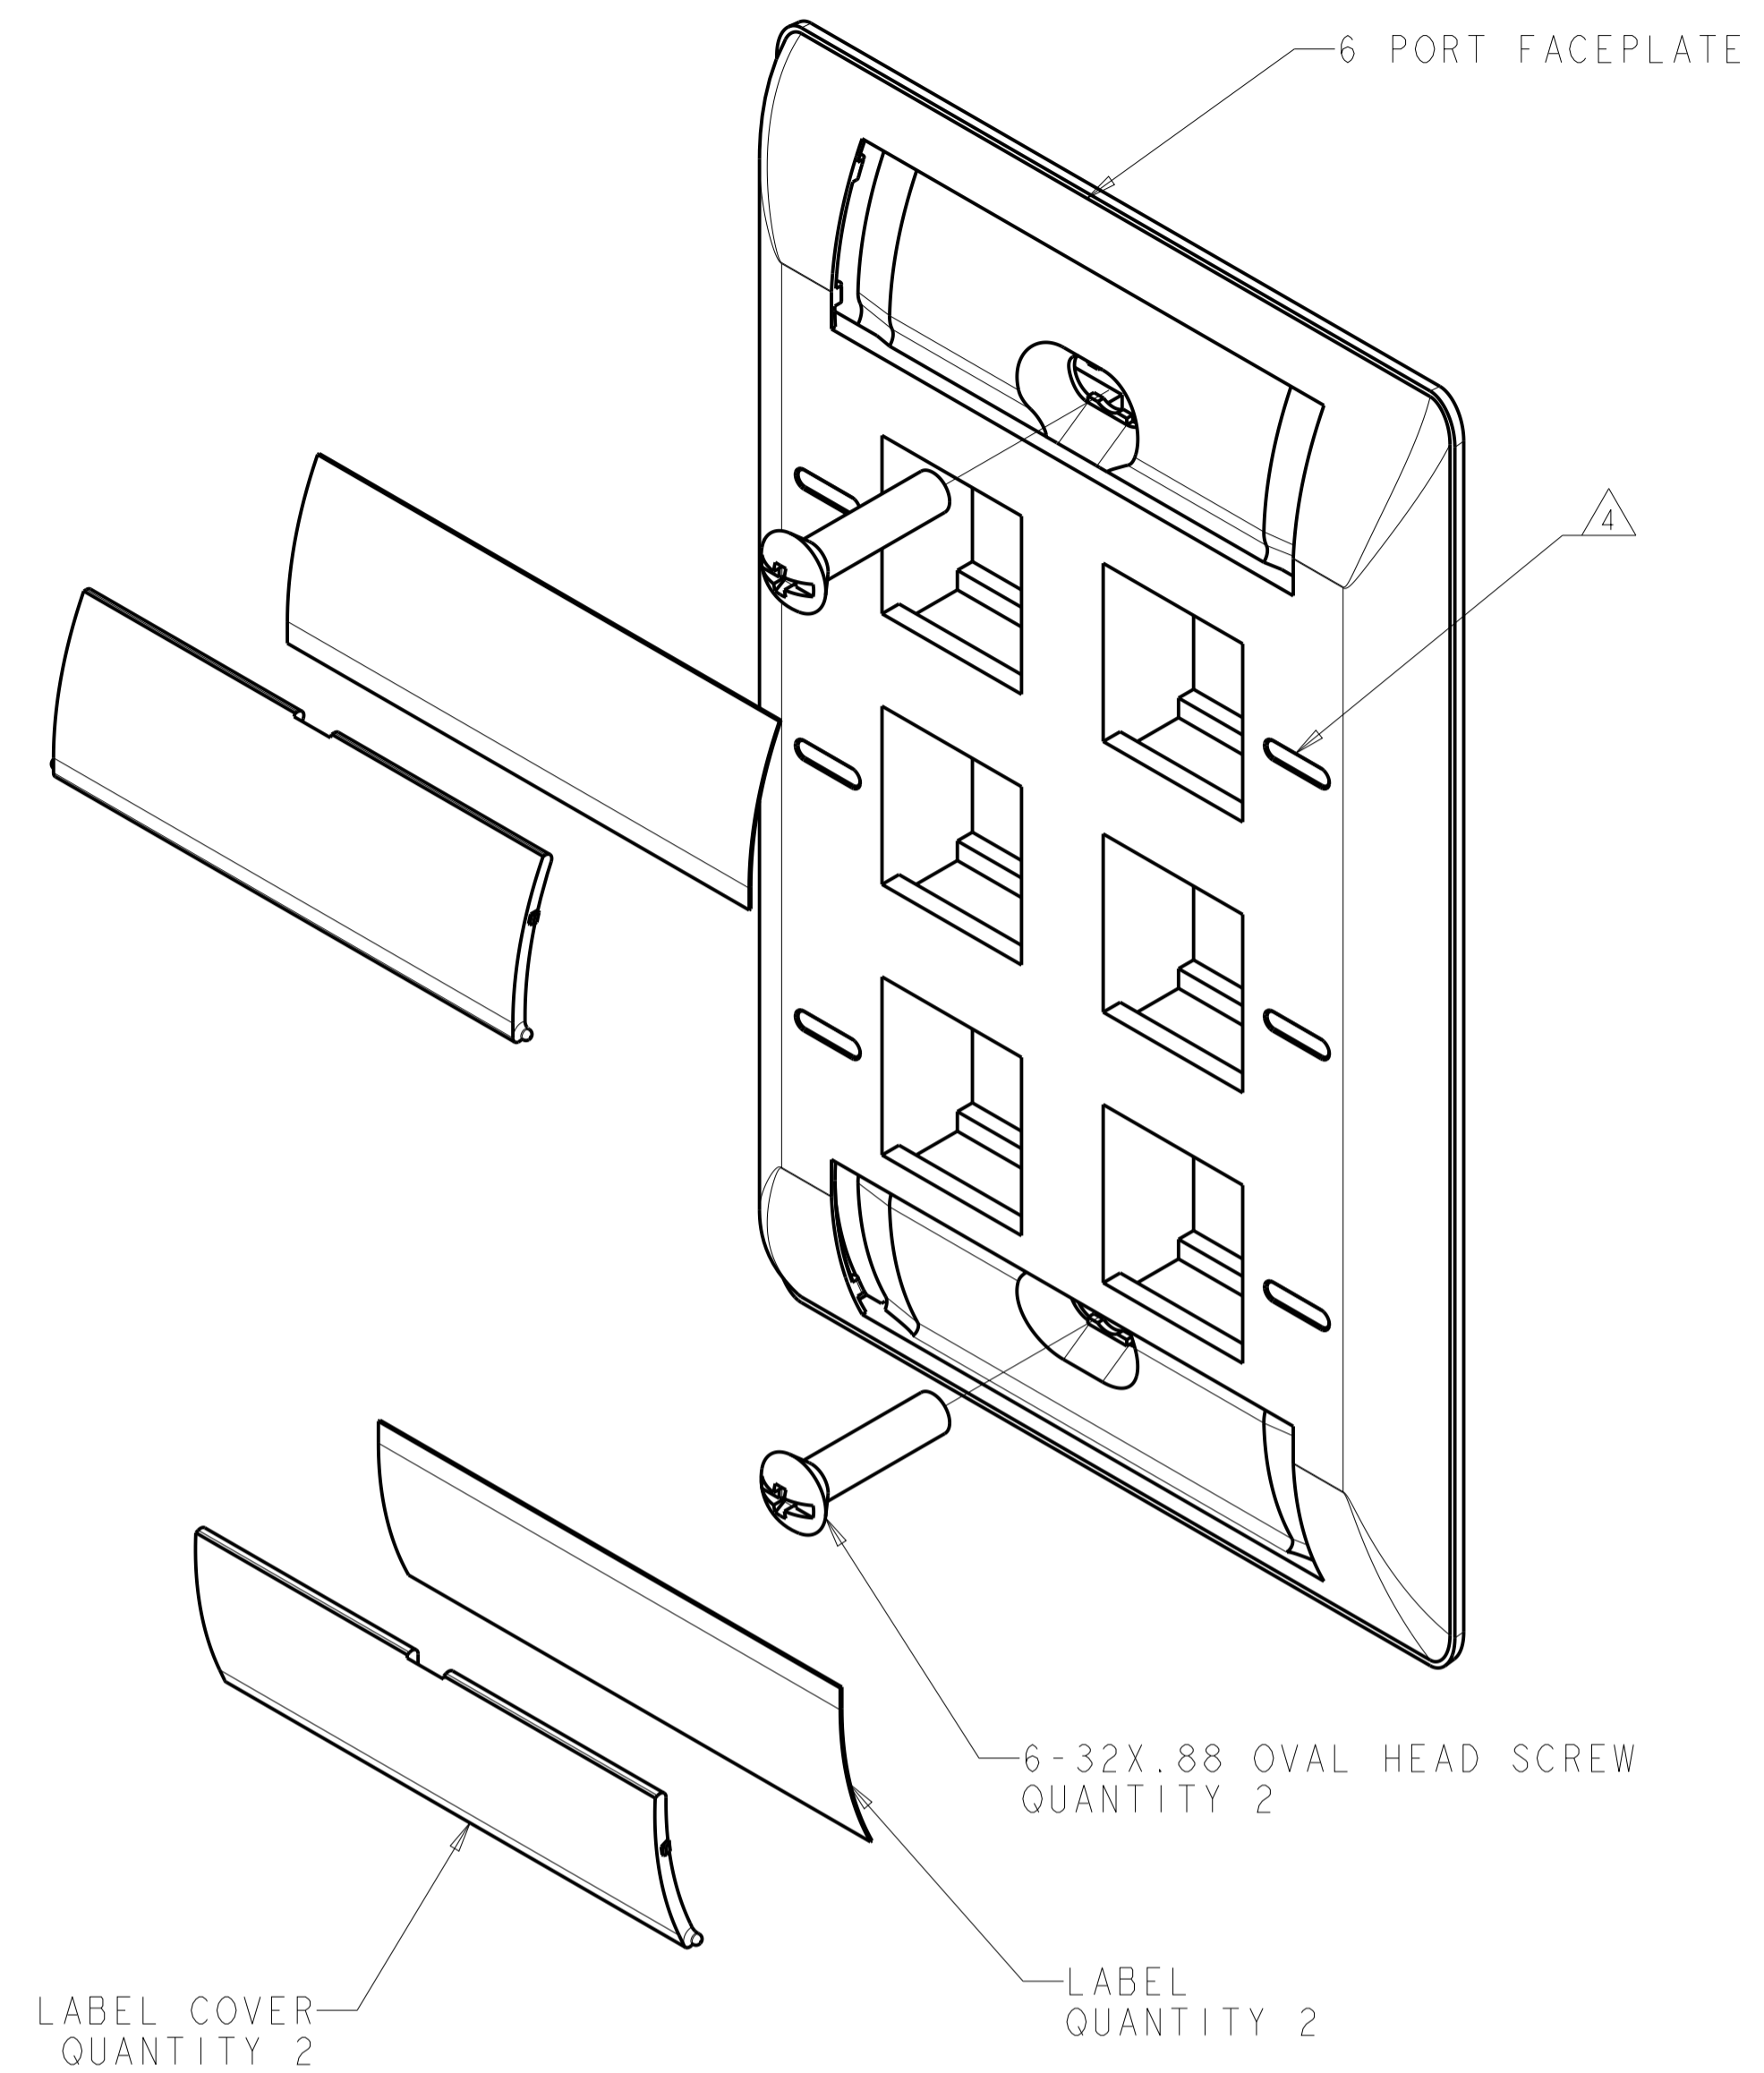

REVISIONS				
REV	LTN	DESCRIPTION	DATE	APP'D
A		RLSD; ECO-10-002954	09FEB2010	GG RA
B		REV; 40026397MCO	11NOV2015	GG LS
C		REV PER BNS_CD_BRAND	01FEB2017	GG DC

- ⚠ DIMENSIONS ARE NOMINAL UNLESS OTHERWISE SPECIFIED.
- ⚠ MATERIAL:
FACEPLATE - POLYCARBONATE MOLDING COMPOUND. SEE TABLE FOR COLORS.
SCREWS - ZINC PLATED CARBON STEEL.
LABEL COVER - POLYCARBONATE MOLDING COMPOUND, CLEAR.
LABEL - WHITE INDEX PAPER.
- 3. THIS KIT SHIPPED NOT ASSEMBLED.
- ⚠ MOLD OVER ICON FEATURE.

ALPINE WHITE	1-2111012-3
ELECTRIC IVORY	1-2111012-1
NEMA GRAY	2111012-4
BLACK	2111012-2
LIGHT ALMOND	2111012-1
COLOR	PART NUMBER

THIS DRAWING IS A CONTROLLED DOCUMENT.		OWN G. GARRETT 31MAR2009	COMMSCOPE, INC.	
DIMENSIONS: MM [INCHES]		CHK R. ASHBY 31MAR2009	NAME KIT, FACEPLATE, COMMERCIAL, SINGLE GANG, 6 PORT	
TOLERANCES UNLESS OTHERWISE SPECIFIED:		APP'D P. ASHBY 31MAR2009	PRODUCT SPEC	
0 PLC ±		APPLICATION SPEC		
1 PLC ±		SIZE CAGE CODE DRAWING NO		
2 PLC ±		A1 C=2111012		
3 PLC ±		RESTRICTED TO		
4 PLC ±		CUSTOMER DRAWING		
ANGLES ±		SCALE 2:1 SHEET 1 OF 1 REV C		
MATERIAL		WEIGHT		
FINISH		CUSTOMER DRAWING		