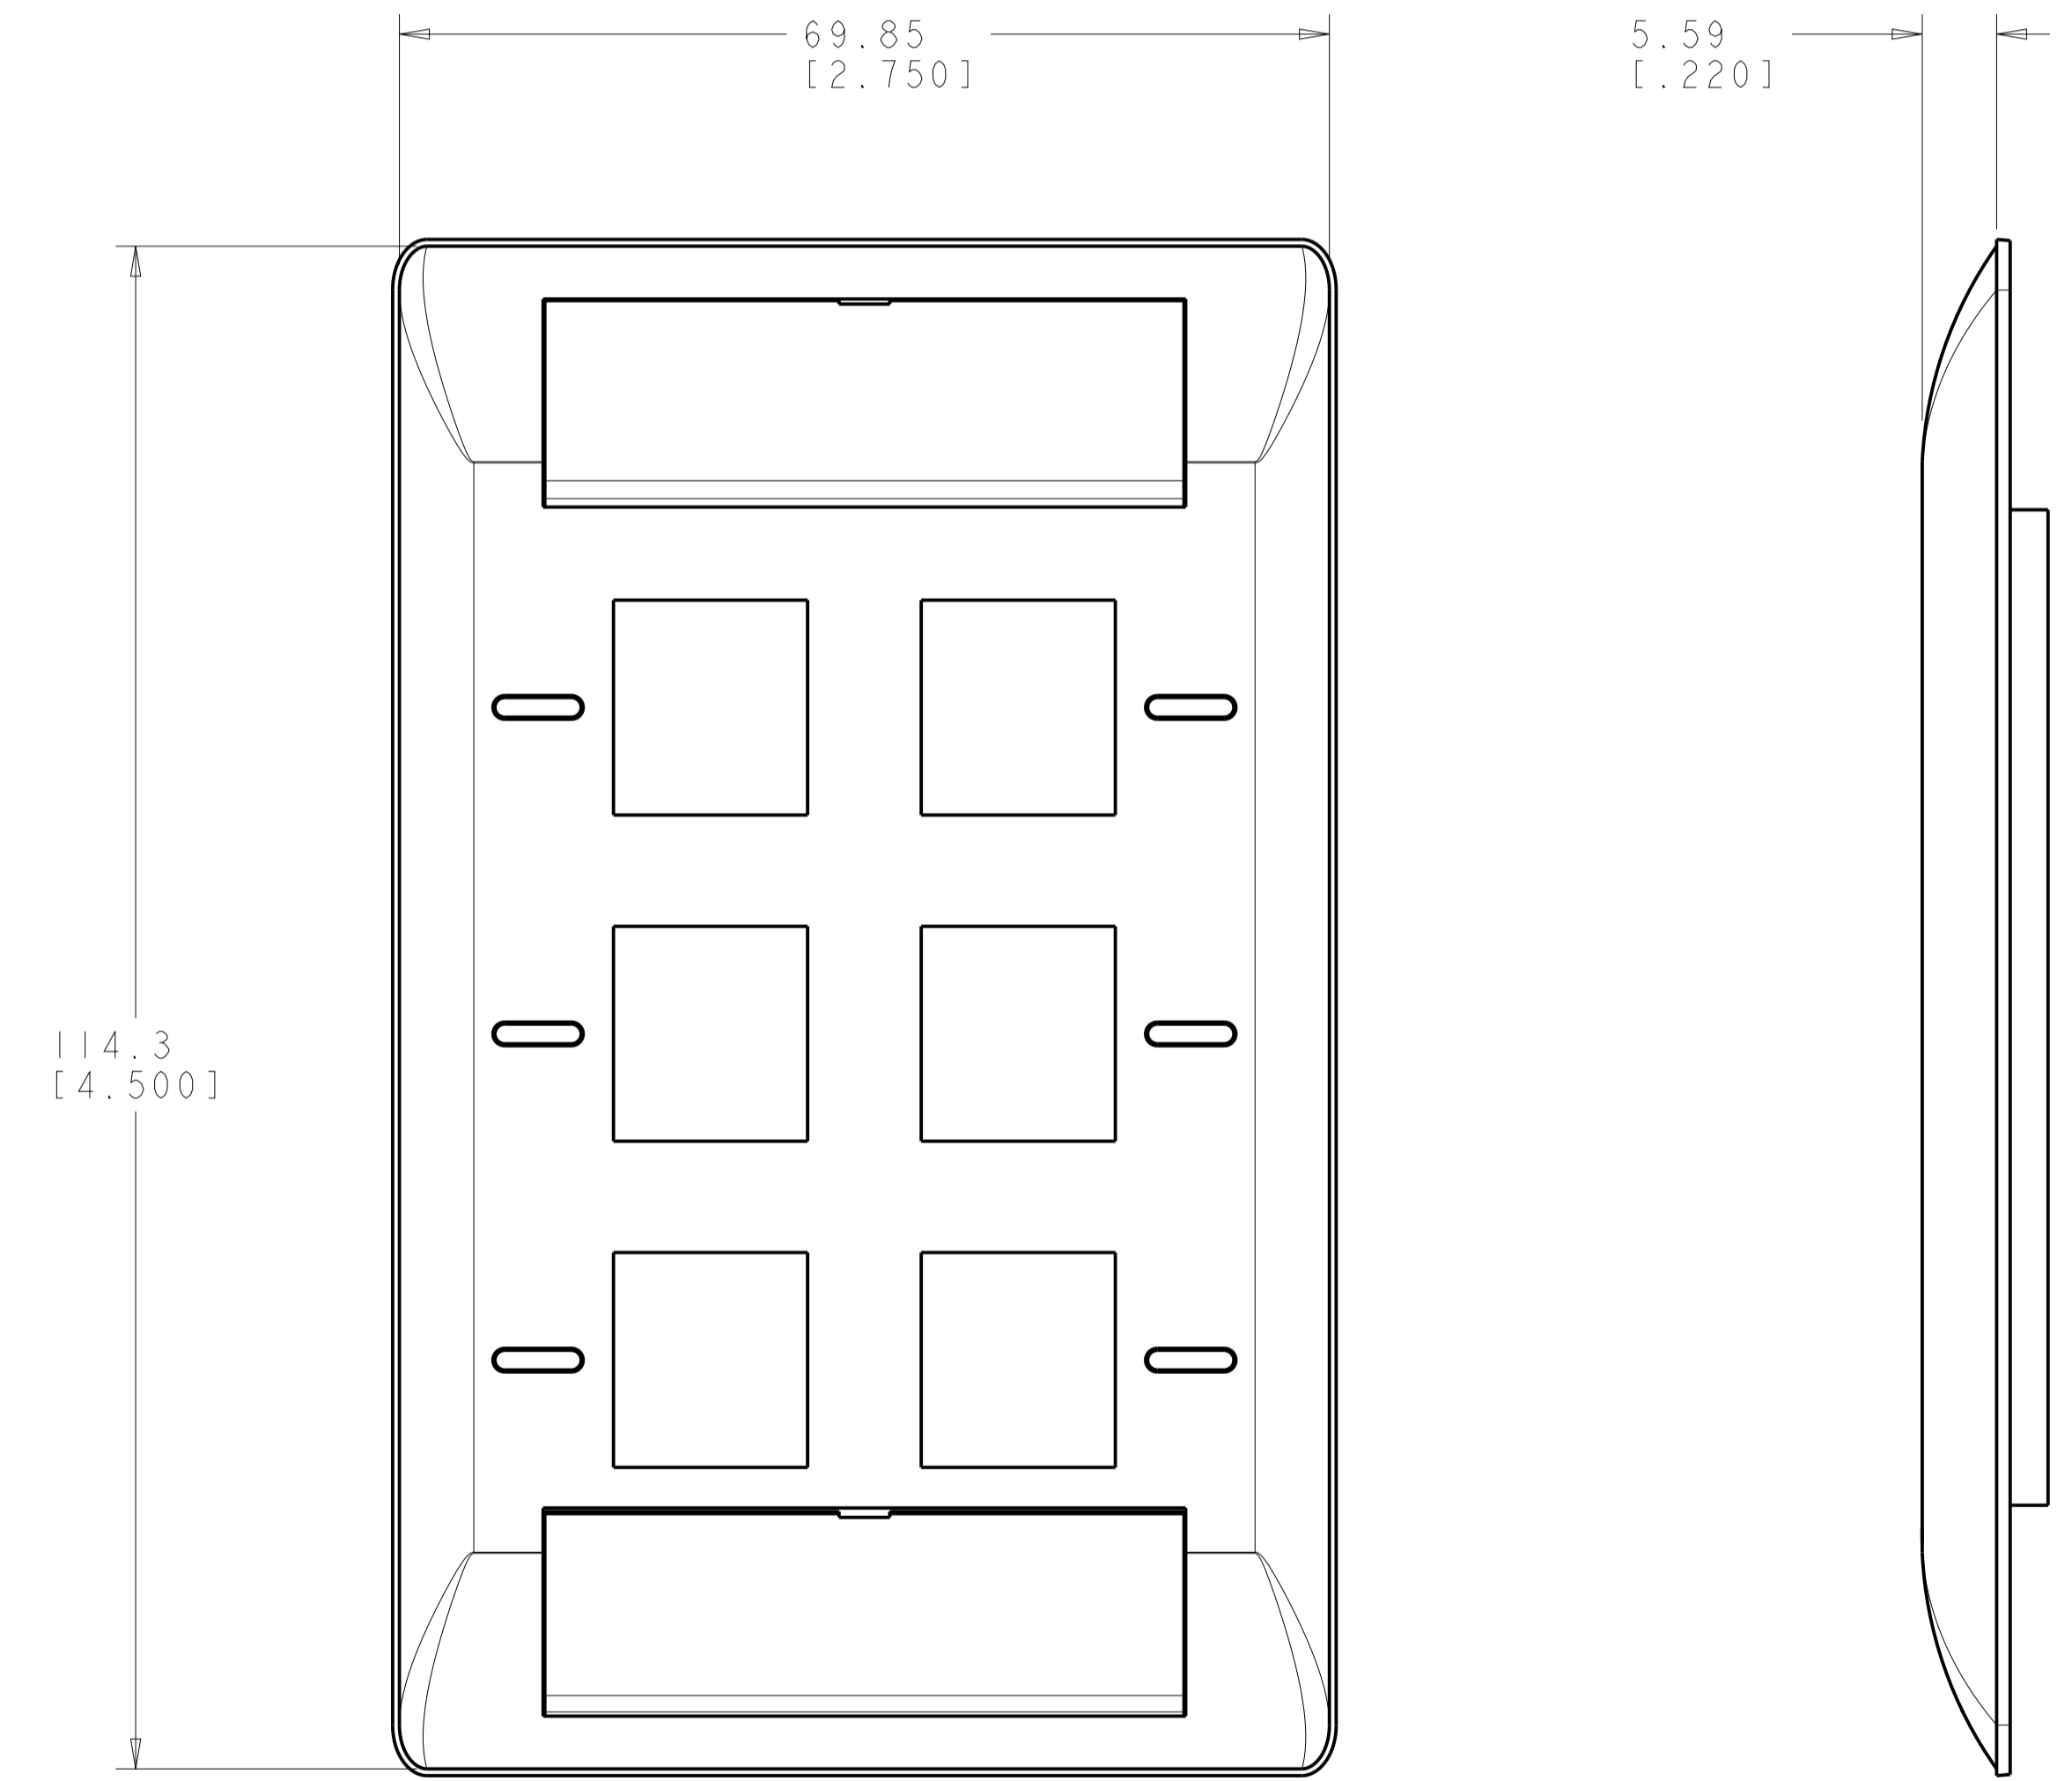

REVISIONS				
REV	LTN	DESCRIPTION	DATE	APP'D
A		RLSD; ECO-10-002954	09FEB2010	GG RA
B		REV; 40026397MCO	11NOV2015	GG LS
C		REV PER BNS_CD_BRAND	01FEB2017	GG DC

- ⚠ DIMENSIONS ARE NOMINAL UNLESS OTHERWISE SPECIFIED.
- ⚠ MATERIAL:
FACEPLATE - POLYCARBONATE MOLDING COMPOUND. SEE TABLE FOR COLORS.
SCREWS - ZINC PLATED CARBON STEEL.
LABEL COVER - POLYCARBONATE MOLDING COMPOUND, CLEAR.
LABEL - WHITE INDEX PAPER.
- 3. THIS KIT SHIPPED NOT ASSEMBLED.
- ⚠ MOLD OVER ICON FEATURE.

ALPINE WHITE	1-2111012-3
ELECTRIC IVORY	1-2111012-1
NEMA GRAY	2111012-4
BLACK	2111012-2
LIGHT ALMOND	2111012-1
COLOR	PART NUMBER

THIS DRAWING IS A CONTROLLED DOCUMENT.		DWN: G. GARRETT 31MAR2009 CHK: R. ASHBY 31MAR2009 APP'D: R. ASHBY 31MAR2009	COMMSCOPE, INC. NAME: KIT, FACEPLATE, COMMERCIAL, SINGLE GANG, 6 PORT PRODUCT SPEC: - APPLICATION SPEC: - WEIGHT: - CUSTOMER DRAWING	
DIMENSIONS: MM [INCHES] 0 PLC ± 1 PLC ± 2 PLC ± 3 PLC ± 4 PLC ± ANGLES ±	TOLERANCES UNLESS OTHERWISE SPECIFIED: ± ± ± ± ± ±	SIZE: A1 CAGE CODE: - DRAWING NO: C=2111012	RESTRICTED TO: - SCALE: 2:1 SHEET: 1 OF 1 REV: C	