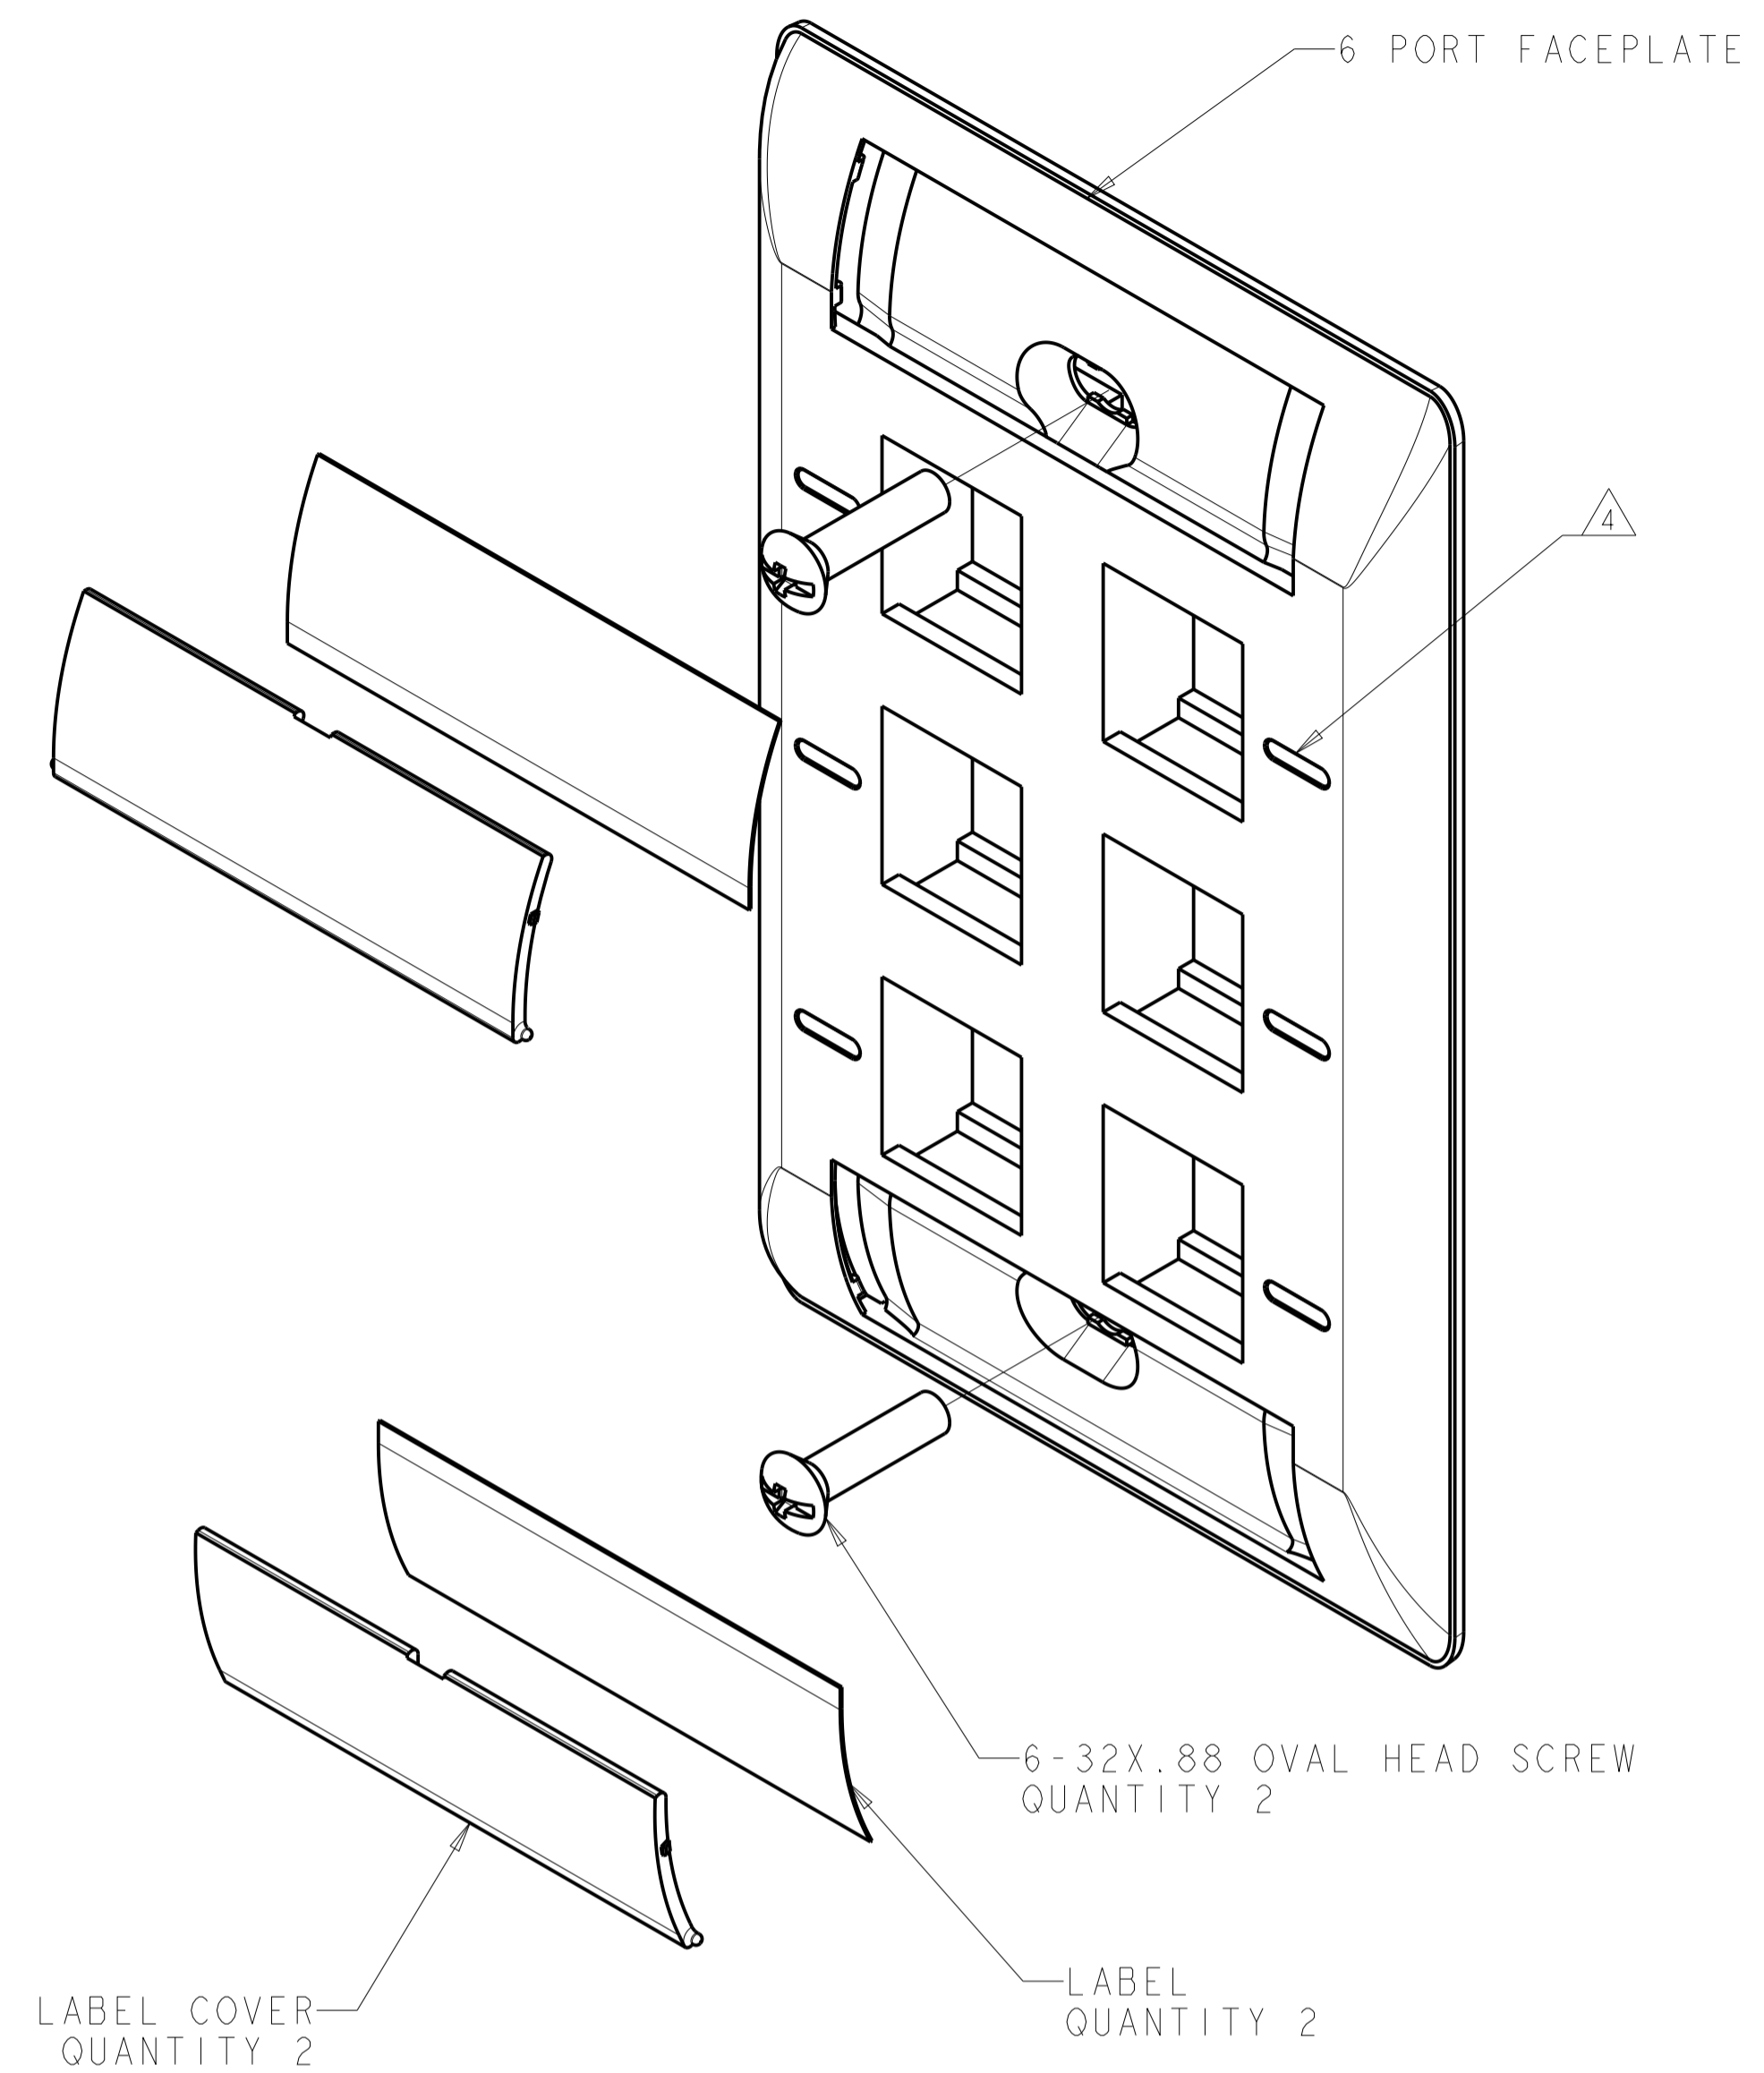

REVISIONS				
REV	LTN	DESCRIPTION	DATE	APP'D
A		RLSD; ECO-10-002954	09FEB2010	GG RA
B		REV; 40026397MCO	11NOV2015	GG LS
C		REV PER BNS_CD_BRAND	01FEB2017	GG DC

- ⚠ DIMENSIONS ARE NOMINAL UNLESS OTHERWISE SPECIFIED.
- ⚠ MATERIAL:
FACEPLATE - POLYCARBONATE MOLDING COMPOUND. SEE TABLE FOR COLORS.
SCREWS - ZINC PLATED CARBON STEEL.
LABEL COVER - POLYCARBONATE MOLDING COMPOUND, CLEAR.
LABEL - WHITE INDEX PAPER.
- 3. THIS KIT SHIPPED NOT ASSEMBLED.
- ⚠ MOLD OVER ICON FEATURE.

ALPINE WHITE	1-2111012-3
ELECTRIC IVORY	1-2111012-1
NEMA GRAY	2111012-4
BLACK	2111012-2
LIGHT ALMOND	2111012-1
COLOR	PART NUMBER

THIS DRAWING IS A CONTROLLED DOCUMENT.		DWN: G. GARRETT 31MAR2009 CHK: R. ASHBY 31MAR2009 APP'D: R. ASHBY 31MAR2009	COMMSCOPE, INC. NAME: KIT, FACEPLATE, COMMERCIAL, SINGLE GANG, 6 PORT PRODUCT SPEC: - APPLICATION SPEC: - WEIGHT: - CUSTOMER DRAWING	
DIMENSIONS: MM [INCHES] 0 PLC ± 1 PLC ± 2 PLC ± 3 PLC ± 4 PLC ± ANGLES ±	TOLERANCES UNLESS OTHERWISE SPECIFIED: ± ± ± ± ± ±	SIZE: A1 CAGE CODE: - DRAWING NO: C=2111012	RESTRICTED TO: - SCALE: 2:1 SHEET: 1 OF 1 REV: C	