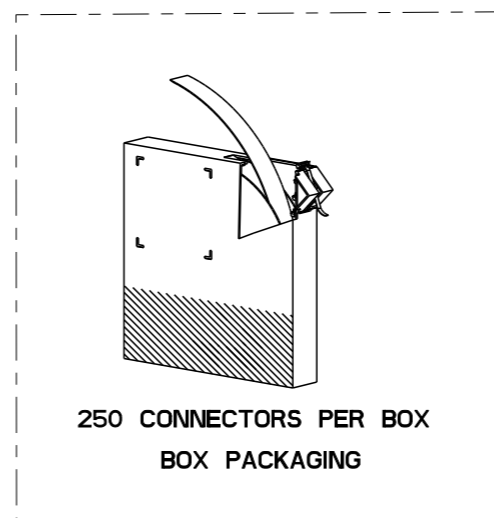

PART NUMBER BOX PACKAGING	PART NUMBER REEL PACKAGING	NO OF POS "n"	DIMENSION "A" MAX
7-215083-4	215083-4	4	8.6
7-215083-6	215083-6	6	11.1
7-215083-8	215083-8	8	13.6
8-215083-0	1-215083-0	10	16.2
8-215083-2	1-215083-2	12	18.7
8-215083-4	1-215083-4	14	21.3
8-215083-6	1-215083-6	16	23.8
8-215083-8	1-215083-8	18	26.3
9-215083-0	2-215083-0	20	28.9
9-215083-4	2-215083-4	24	34.0

- NOTES:
1. SHOWN IS A 10 POSITION CONNECTOR
  2. FOR FLAT RIBBON CABLE REQUIREMENTS. SEE APPLICATION SPEC 114-19016.
  3. CONNECTOR-HEIGHT AFTER CABLE TERMINATION 5.1 mm AVERAGE. DEPENDING ON PROCESSING. SEE APPLICATION SPEC 114-19016.