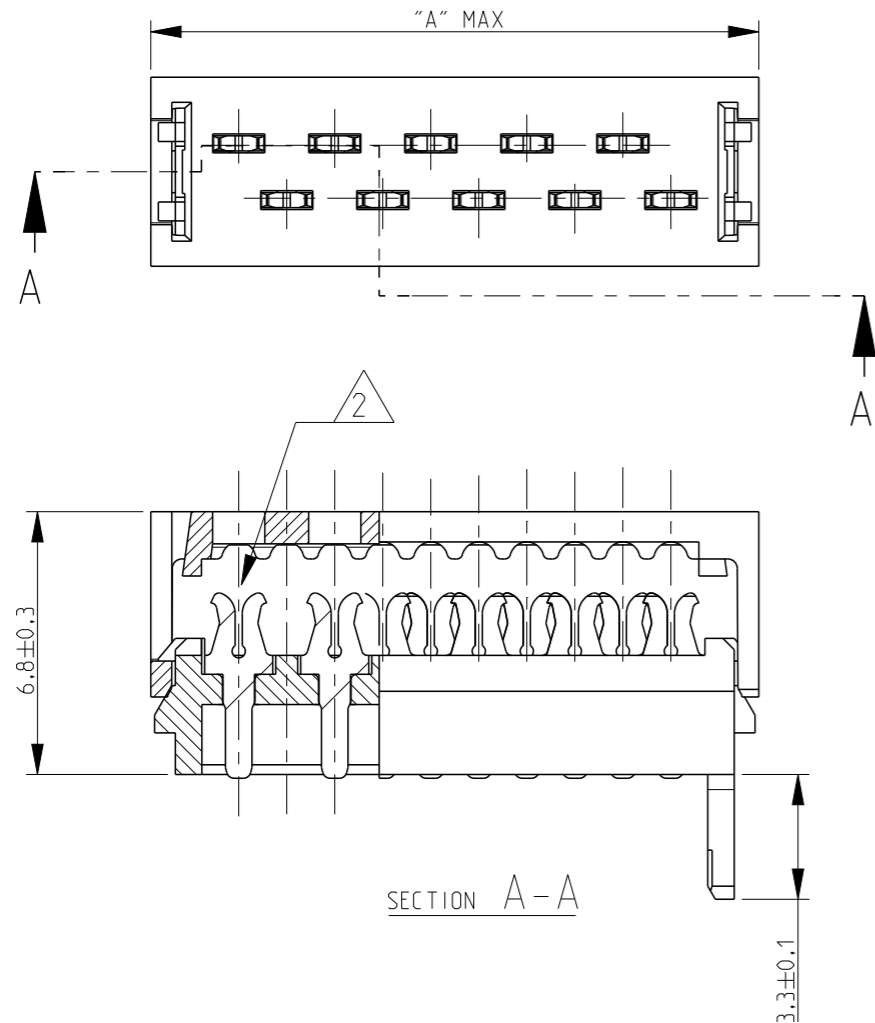

PART NUMBER BOX PACKAGING	PART NUMBER REEL PACKAGING	NO OF POS "n"	DIMENSION "A" MAX
7-215083-4	215083-4	4	8.6
7-215083-6	215083-6	6	11.1
7-215083-8	215083-8	8	13.6
8-215083-0	1-215083-0	10	16.2
8-215083-2	1-215083-2	12	18.7
8-215083-4	1-215083-4	14	21.3
8-215083-6	1-215083-6	16	23.8
8-215083-8	1-215083-8	18	26.3
9-215083-0	2-215083-0	20	28.9
9-215083-4	2-215083-4	24	34.0

- NOTES:
1. SHOWN IS A 10 POSITION CONNECTOR
  2. FOR FLAT RIBBON CABLE REQUIREMENTS. SEE APPLICATION SPEC 114-19016.
  3. CONNECTOR-HEIGHT AFTER CABLE TERMINATION 5.1 mm AVERAGE. DEPENDING ON PROCESSING. SEE APPLICATION SPEC 114-19016.

FINISH	MATERIAL	DESCRIPTION	ITEM
--	GLASS FILLED POLYESTER (RED)	HOUSING	3
TIN OVER NICKEL PLATING	PHOSPHOR BRONZE	MALE CONTACT	2
--	GLASS FILLED POLYESTER (RED)	COVER	1

THIS DRAWING IS A CONTROLLED DOCUMENT.

DIMENSIONS: mm	TOLERANCES UNLESS OTHERWISE SPECIFIED:	DWN P.V.Tongerren	TE Connectivity
	0 PLC ±	CHK H SPELDE 24-08-01	NAME Micro-MaTch MALE-ON-WIRE CONNECTOR
	1 PLC ±	APVD H SPELDE 24-08-01	
	2 PLC ±	PRODUCT SPEC 108-19052	
	3 PLC ±	APPLICATION SPEC 114-19016	
MATERIAL SEE TABLE	FINISH SEE TABLE	WEIGHT -	SIZE A3 CAGE CODE 00779 DRAWING NO C-215083 RESTRICTED TO -
		Customer Drawing	SCALE 5:1 SHEET 1 OF 1 REV V2