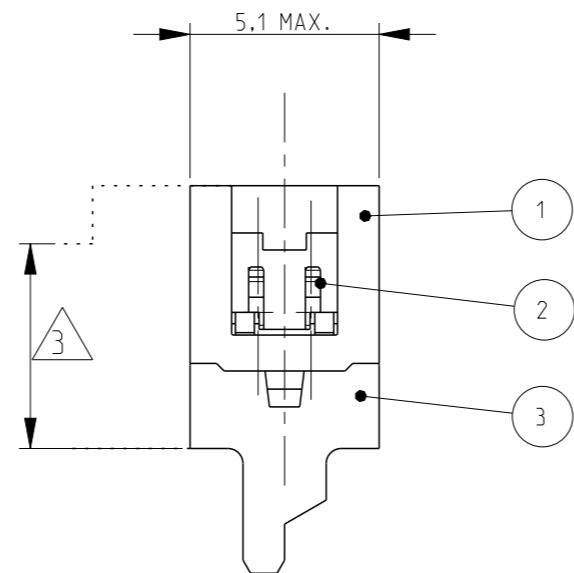

PART NUMBER BOX PACKAGING	PART NUMBER REEL PACKAGING	NO OF POS "n"	DIMENSION "A" MAX
7-215083-4	215083-4	4	8.6
7-215083-6	215083-6	6	11.1
7-215083-8	215083-8	8	13.6
8-215083-0	1-215083-0	10	16.2
8-215083-2	1-215083-2	12	18.7
8-215083-4	1-215083-4	14	21.3
8-215083-6	1-215083-6	16	23.8
8-215083-8	1-215083-8	18	26.3
9-215083-0	2-215083-0	20	28.9
9-215083-4	2-215083-4	24	34.0

- NOTES:
1. SHOWN IS A 10 POSITION CONNECTOR
  2. FOR FLAT RIBBON CABLE REQUIREMENTS. SEE APPLICATION SPEC 114-19016.
  3. CONNECTOR-HEIGHT AFTER CABLE TERMINATION 5.1 mm AVERAGE. DEPENDING ON PROCESSING. SEE APPLICATION SPEC 114-19016.

FINISH	MATERIAL	DESCRIPTION	ITEM
--	GLASS FILLED POLYESTER (RED)	HOUSING	3
TIN OVER NICKEL PLATING	PHOSPHOR BRONZE	MALE CONTACT	2
--	GLASS FILLED POLYESTER (RED)	COVER	1

THIS DRAWING IS A CONTROLLED DOCUMENT.

DIMENSIONS: mm	TOLERANCES UNLESS OTHERWISE SPECIFIED:	DWN P.V.Tongerren	TE Connectivity
	0 PLC ±	CHK H SPELDE 24-08-01	NAME Micro-MaTch MALE-ON-WIRE CONNECTOR
	1 PLC ±	APVD H SPELDE 24-08-01	
	2 PLC ±	PRODUCT SPEC 108-19052	
	3 PLC ±	APPLICATION SPEC 114-19016	
MATERIAL SEE TABLE	FINISH SEE TABLE	WEIGHT -	SIZE A3 CAGE CODE 00779 DRAWING NO C-215083 RESTRICTED TO -
		Customer Drawing	SCALE 5:1 SHEET 1 OF 1 REV V2