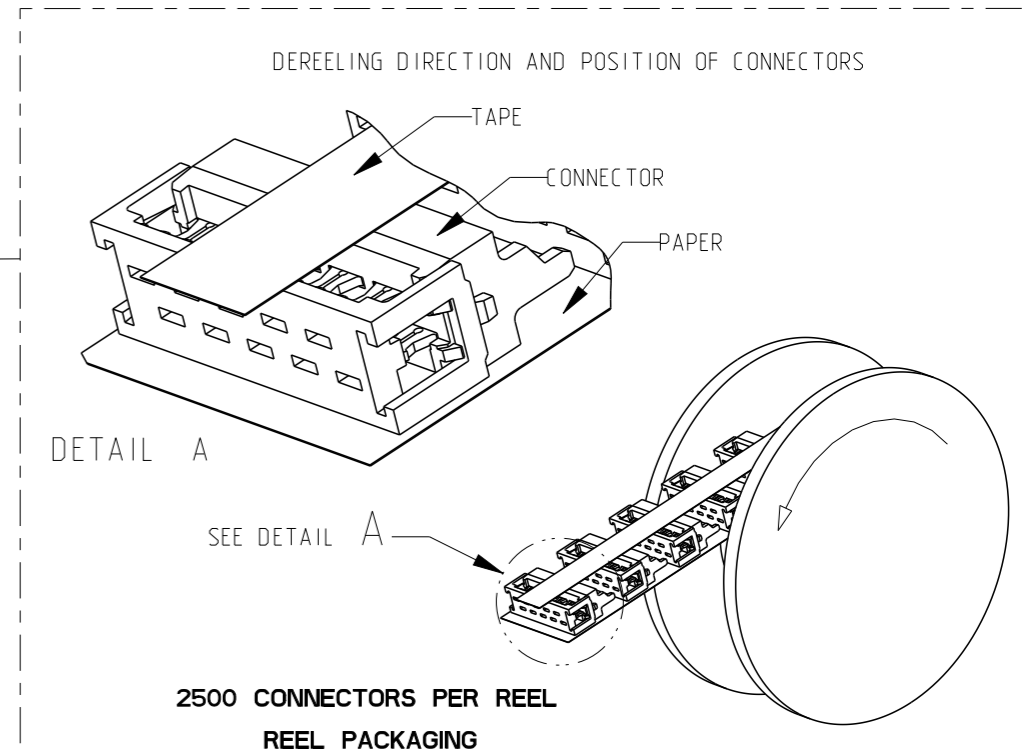

PART NUMBER BOX PACKAGING	PART NUMBER REEL PACKAGING	NO OF POS "n"	DIMENSION "A" MAX
7-215083-4	215083-4	4	8.6
7-215083-6	215083-6	6	11.1
7-215083-8	215083-8	8	13.6
8-215083-0	1-215083-0	10	16.2
8-215083-2	1-215083-2	12	18.7
8-215083-4	1-215083-4	14	21.3
8-215083-6	1-215083-6	16	23.8
8-215083-8	1-215083-8	18	26.3
9-215083-0	2-215083-0	20	28.9
9-215083-4	2-215083-4	24	34.0

- NOTES:
1. SHOWN IS A 10 POSITION CONNECTOR
  2. FOR FLAT RIBBON CABLE REQUIREMENTS. SEE APPLICATION SPEC 114-19016.
  3. CONNECTOR-HEIGHT AFTER CABLE TERMINATION 5.1 mm AVERAGE. DEPENDING ON PROCESSING. SEE APPLICATION SPEC 114-19016.

FINISH	MATERIAL	DESCRIPTION	ITEM
--	GLASS FILLED POLYESTER (RED)	HOUSING	3
TIN OVER NICKEL PLATING	PHOSPHOR BRONZE	MALE CONTACT	2
--	GLASS FILLED POLYESTER (RED)	COVER	1

THIS DRAWING IS A CONTROLLED DOCUMENT.

DIMENSIONS: mm	TOLERANCES UNLESS OTHERWISE SPECIFIED:	DWN P.V.Tongerren	TE Connectivity
	0 PLC ±	CHK H SPELDE 24-08-01	NAME Micro-MaTch MALE-ON-WIRE CONNECTOR
	1 PLC ±	APVD H SPELDE 24-08-01	
	2 PLC ±	PRODUCT SPEC 108-19052	
	3 PLC ±	APPLICATION SPEC 114-19016	
MATERIAL SEE TABLE	FINISH SEE TABLE	WEIGHT -	SIZE A3 CAGE CODE 00779 DRAWING NO C-215083 RESTRICTED TO -
		Customer Drawing	SCALE 5:1 SHEET 1 OF 1 REV V2