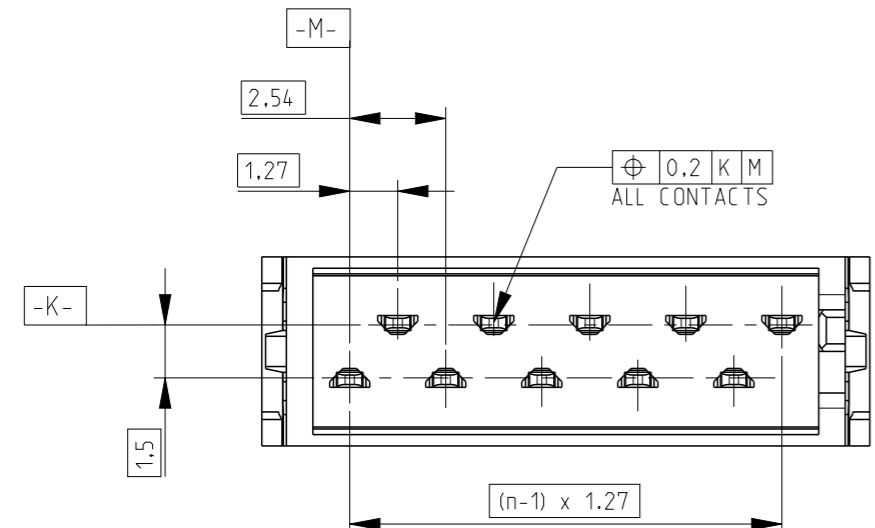

PART NUMBER BOX PACKAGING	PART NUMBER REEL PACKAGING	NO OF POS "n"	DIMENSION "A" MAX
7-215083-4	215083-4	4	8.6
7-215083-6	215083-6	6	11.1
7-215083-8	215083-8	8	13.6
8-215083-0	1-215083-0	10	16.2
8-215083-2	1-215083-2	12	18.7
8-215083-4	1-215083-4	14	21.3
8-215083-6	1-215083-6	16	23.8
8-215083-8	1-215083-8	18	26.3
9-215083-0	2-215083-0	20	28.9
9-215083-4	2-215083-4	24	34.0

- NOTES:
1. SHOWN IS A 10 POSITION CONNECTOR
  2. FOR FLAT RIBBON CABLE REQUIREMENTS. SEE APPLICATION SPEC 114-19016.
  3. CONNECTOR-HEIGHT AFTER CABLE TERMINATION 5.1 mm AVERAGE. DEPENDING ON PROCESSING. SEE APPLICATION SPEC 114-19016.

FINISH	MATERIAL	DESCRIPTION	ITEM
--	GLASS FILLED POLYESTER (RED)	HOUSING	3
TIN OVER NICKEL PLATING	PHOSPHOR BRONZE	MALE CONTACT	2
--	GLASS FILLED POLYESTER (RED)	COVER	1

THIS DRAWING IS A CONTROLLED DOCUMENT.

DIMENSIONS: mm	TOLERANCES UNLESS OTHERWISE SPECIFIED:	DWN P.V.Tongerren	TE Connectivity
	0 PLC ±	CHK H SPELDE 24-08-01	NAME Micro-MaTch MALE-ON-WIRE CONNECTOR
	1 PLC ±	APVD H SPELDE 24-08-01	
	2 PLC ±	PRODUCT SPEC 108-19052	
	3 PLC ±	APPLICATION SPEC 114-19016	
MATERIAL SEE TABLE	FINISH SEE TABLE	WEIGHT -	SIZE A3 CAGE CODE 00779 DRAWING NO C-215083 RESTRICTED TO -
		Customer Drawing	SCALE 5:1 SHEET 1 OF 1 REV V2